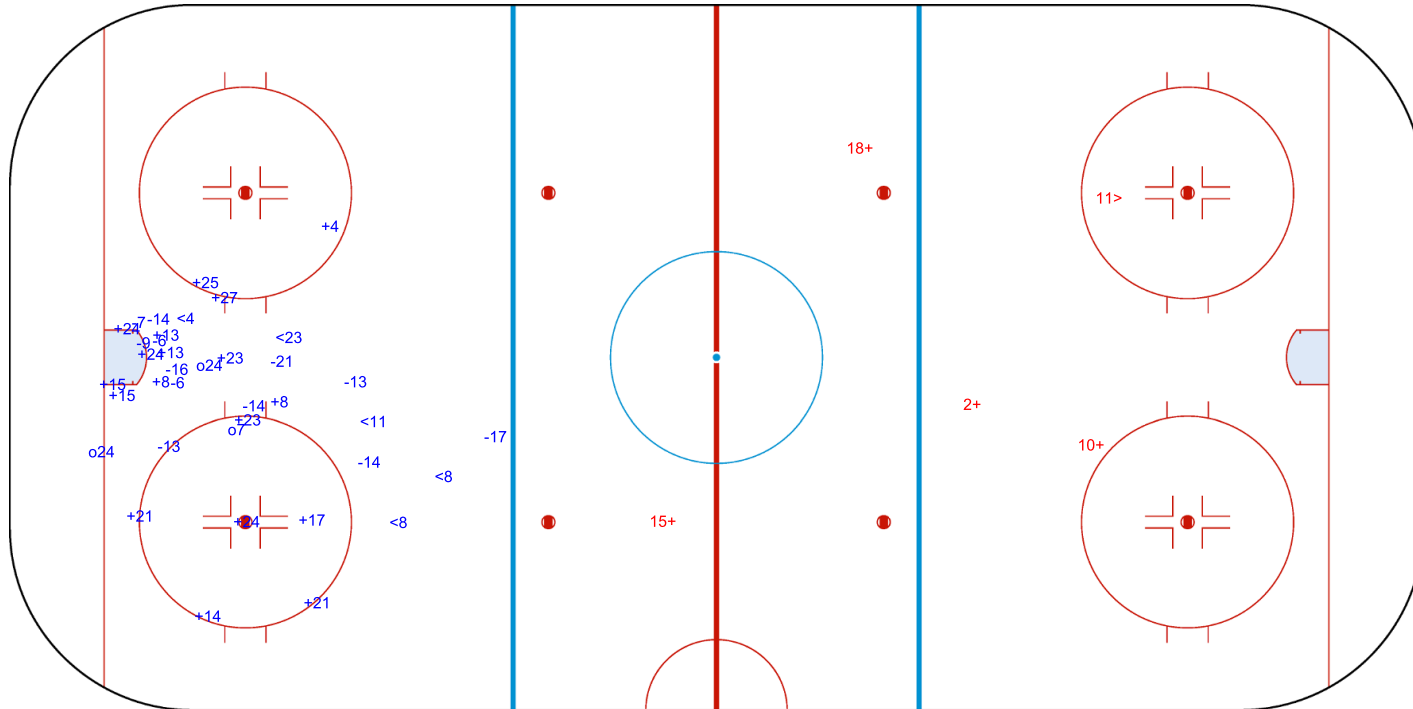

SHOT CHART
CAN - FIN

Shots by CAN
Goals (o): 3 SSG (+): 18
SSP (<): 5 SPG (-): 12

Shots by FIN
Goals (o): 0 SSG (+): 4
SSP (>): 1 SPG (-): 0

GK 31 of FIN

GK 1 of CAN

Shots by FIN

Goals (o): 0

SSG (+): 3

SSP (<): 4

SPG (-): 0

GK 1 of CAN

2nd Period

Shots by CAN

Goals (o): 4

SSG (+): 17

SSP (>): 5