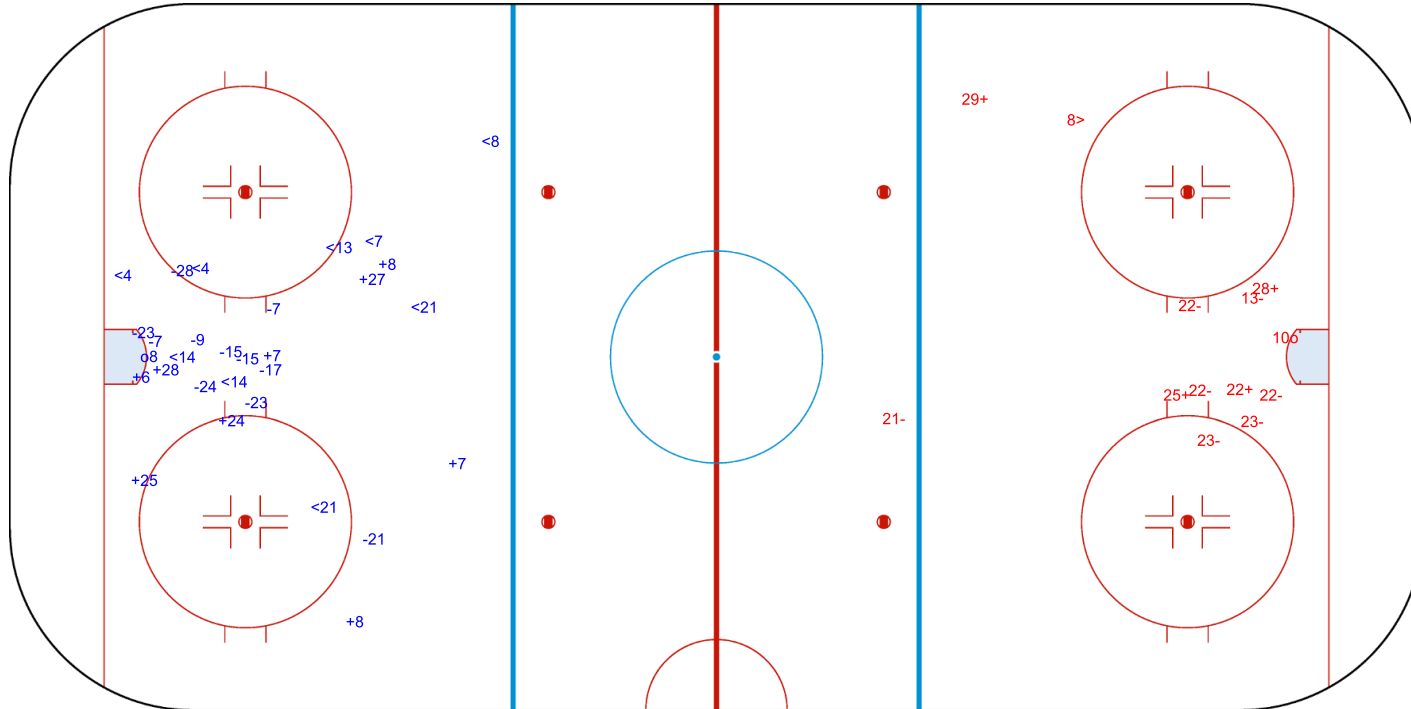

Shots by CAN

Goals (o): 1   SSG (+): 9
SSP (-): 9   SPG (-): 11

GK 31 of FIN

FIN → 3rd Period ← CAN

Shots by FIN

Goals (o): 1   SSG (+): 4
SSP (>): 1   SPG (-): 7

GK 1 of CAN

Legend:	
GK	Goalkeeper
SPG	Shots past goal
SSG	Shots saved by goalkeeper
SSP	Shots saved by player