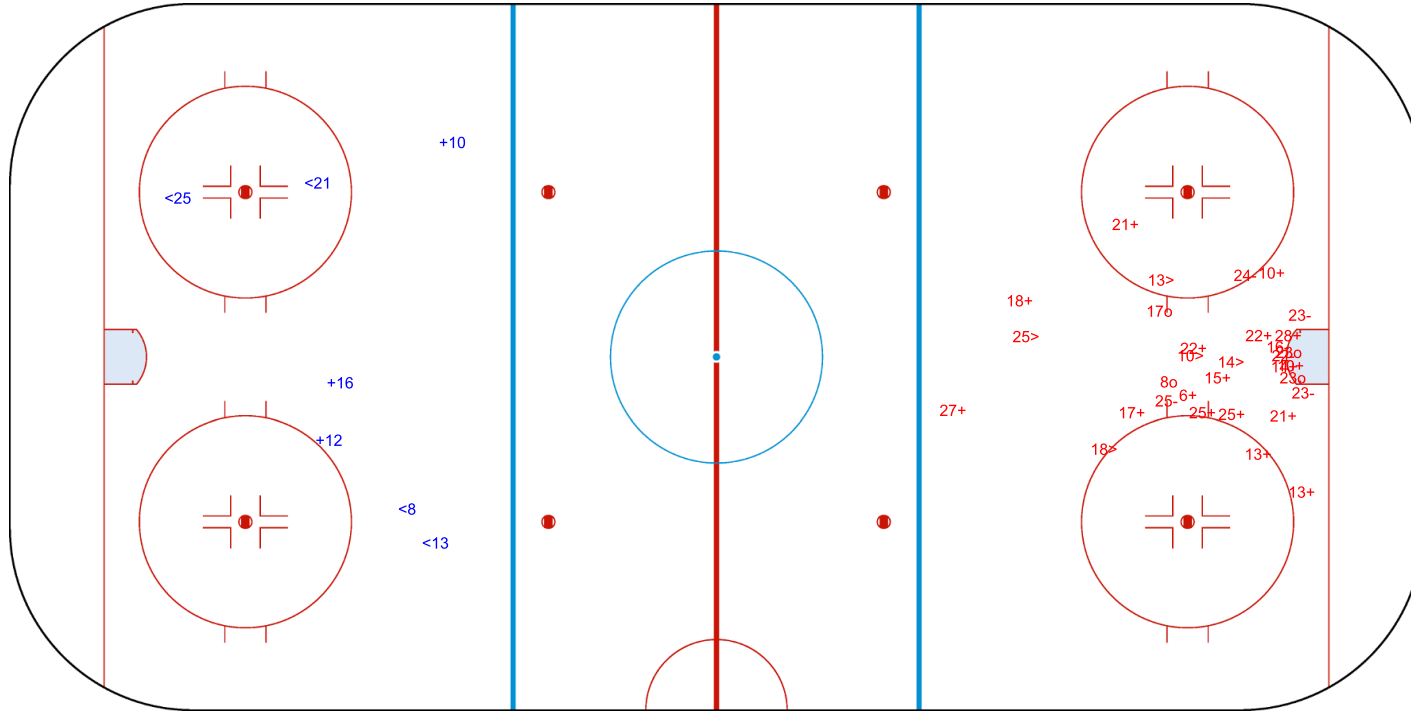

Shots by FIN

Goals (o): 0

SSG (+): 3

SSP (<): 4

SPG (-): 0

GK 1 of CAN

2nd Period

Shots by CAN

Goals (o): 4

SSG (+): 17

SSP (>): 5

SPG (-): 6

GK 31 of FIN