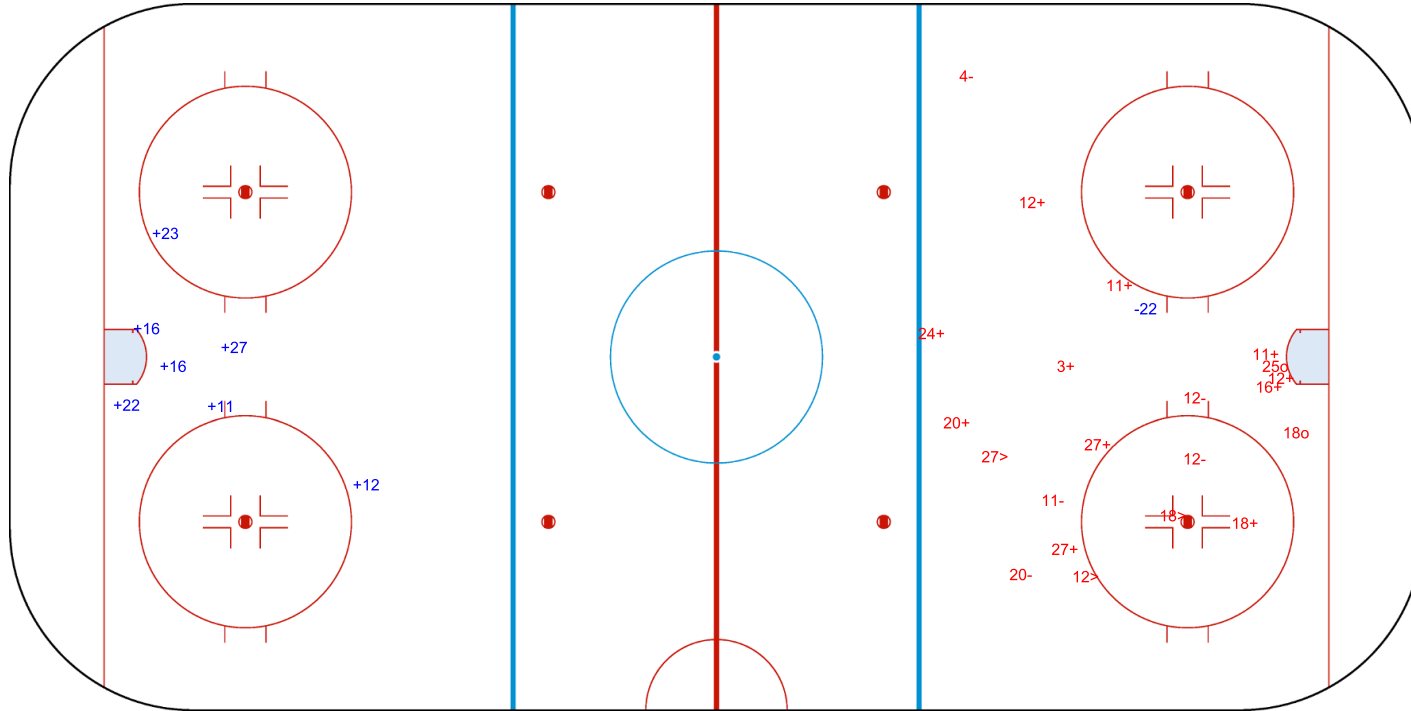

GK 35 of SWE

Shots by CAN

Goals (o): 0

SSG (+): 7

SSP (<): 0

SPG (-): 1

GK 35 of SWE

3rd Period