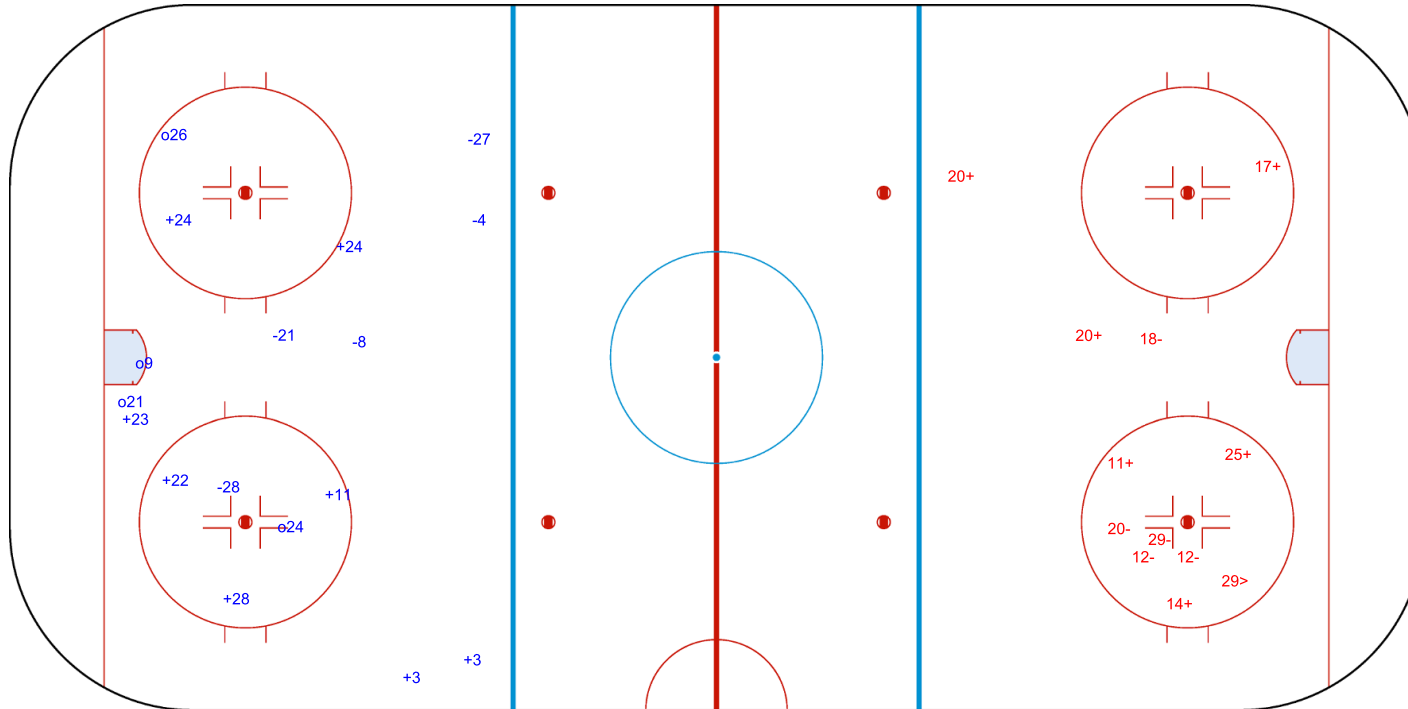

SHOT CHART
CAN - SWE

Shots by CAN
Goals (o): 4
SSP (<): 0

SSG (+): 8
SPG (-): 5

GK 35 of SWE

1st Period

Shots by SWE

Goals (o): 0
SSP (>): 1
SSG (+): 6
SPG (-): 5

GK 30 of CAN