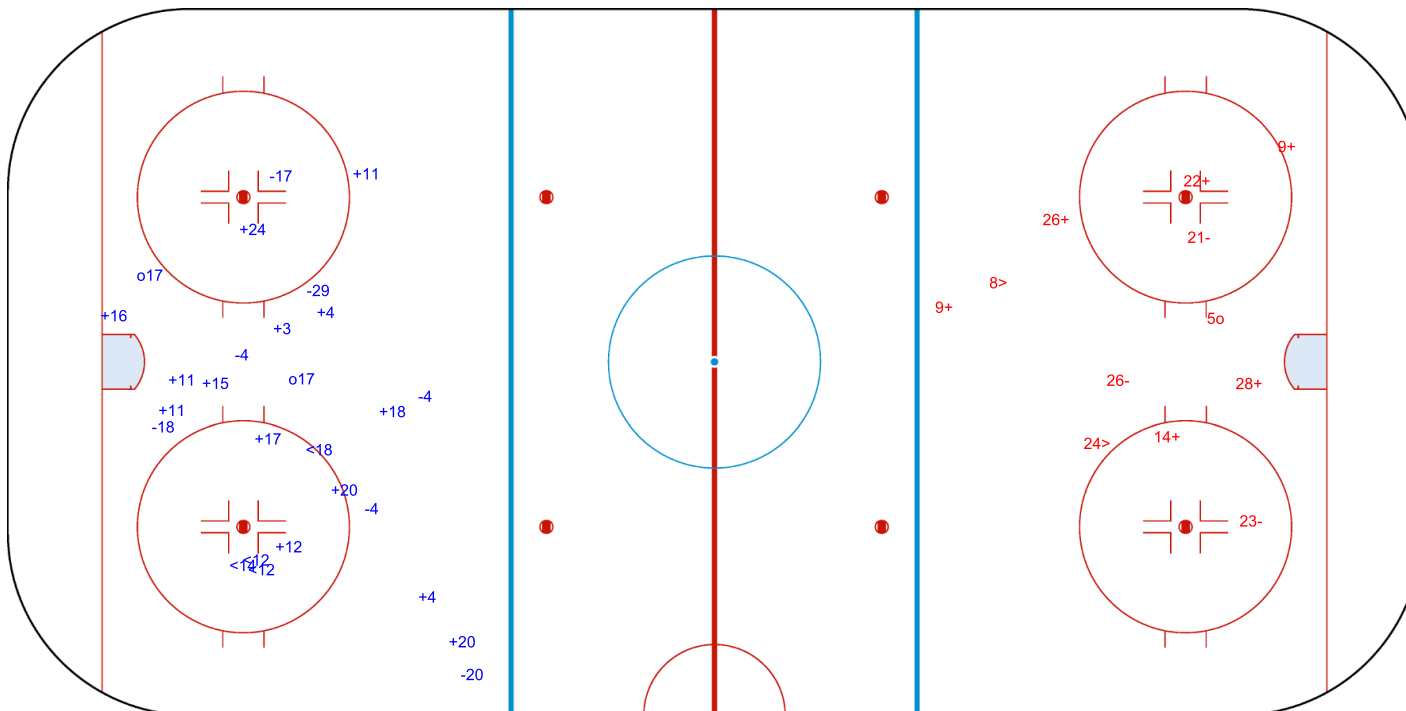

SHOT CHART
CAN - SWE

Shots by CAN
Goals (o): 4
SSP (<): 0

SSG (+): 8
SPG (-): 5

GK 35 of SWE

1st Period

Shots by SWE

Goals (o): 0
SSP (>): 1
SSG (+): 6
SPG (-): 5

GK 30 of CAN

Shots by SWE

Goals (o): 2 SSG (+): 14

SSP (<): 4 SPG (-): 7

GK 30 of CAN

2nd Period

Shots by CAN

Goals (o): 1 SSG (+): 6

SSP (>): 2 SPG (-): 3