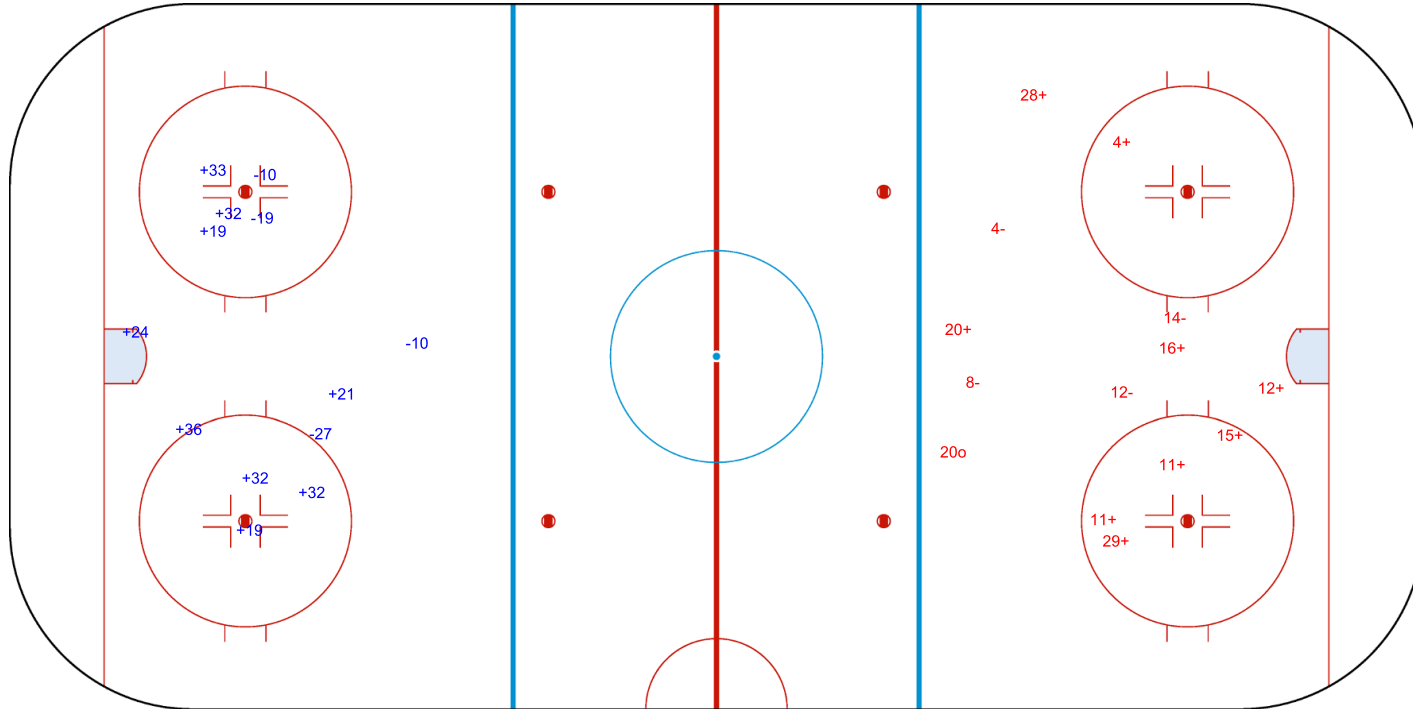

**SHOT CHART**  
**FIN - SWE**

Shots by FIN  
Goals (o): 0  
SSP (<): 0  
SSG (+): 9  
SPG (-): 4

GK 35 of SWE

**1st Period**

Shots by SWE  
Goals (o): 1  
SSP (>): 0  
SSG (+): 9  
SPG (-): 4

GK 1 of FIN

Shots by SWE