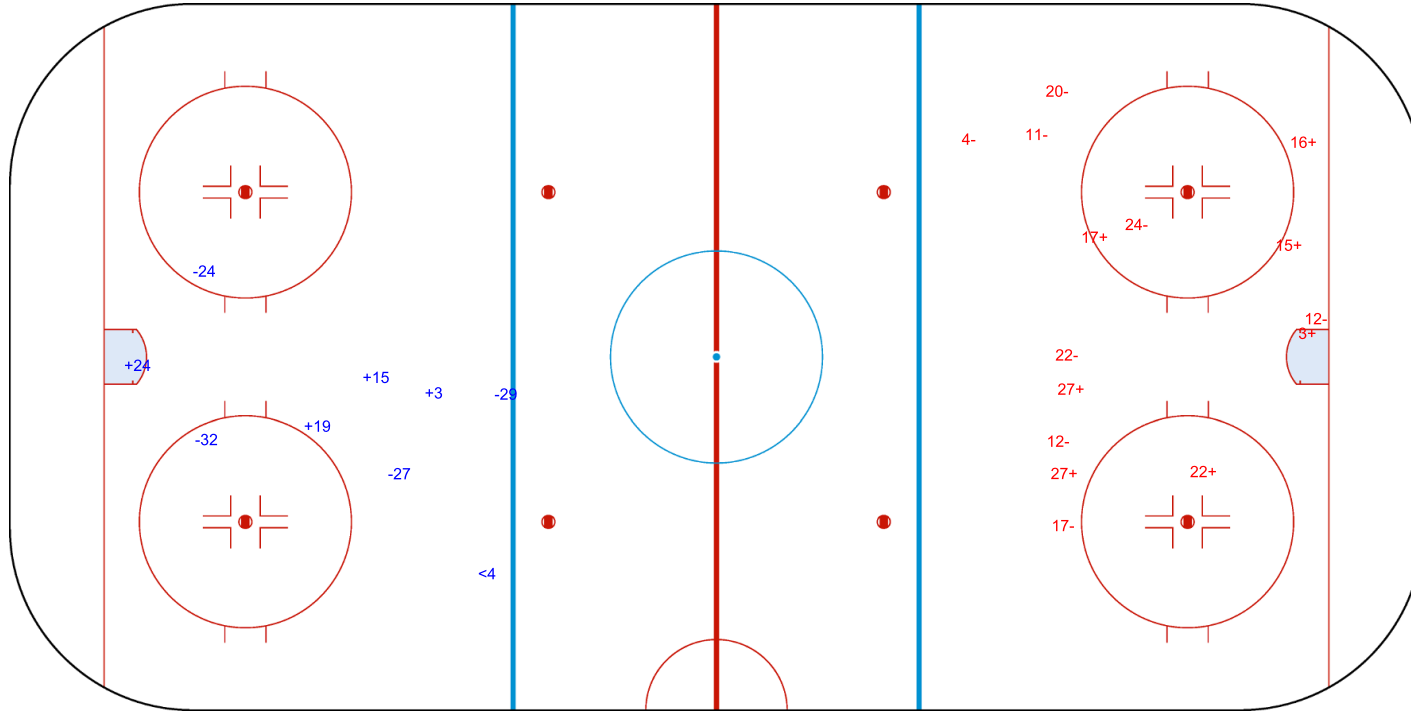

Goals (o): 0

SSP (>): 0

SSG (+): 7

SPG (-): 8

GK 1 of FIN

Legend:		
<b>GK</b>	Goalkeeper	
<b>SPG</b>	Shots past goal	
<b>SSG</b>	Shots saved by goalkeeper	
<b>SSP</b>	Shots saved by player	