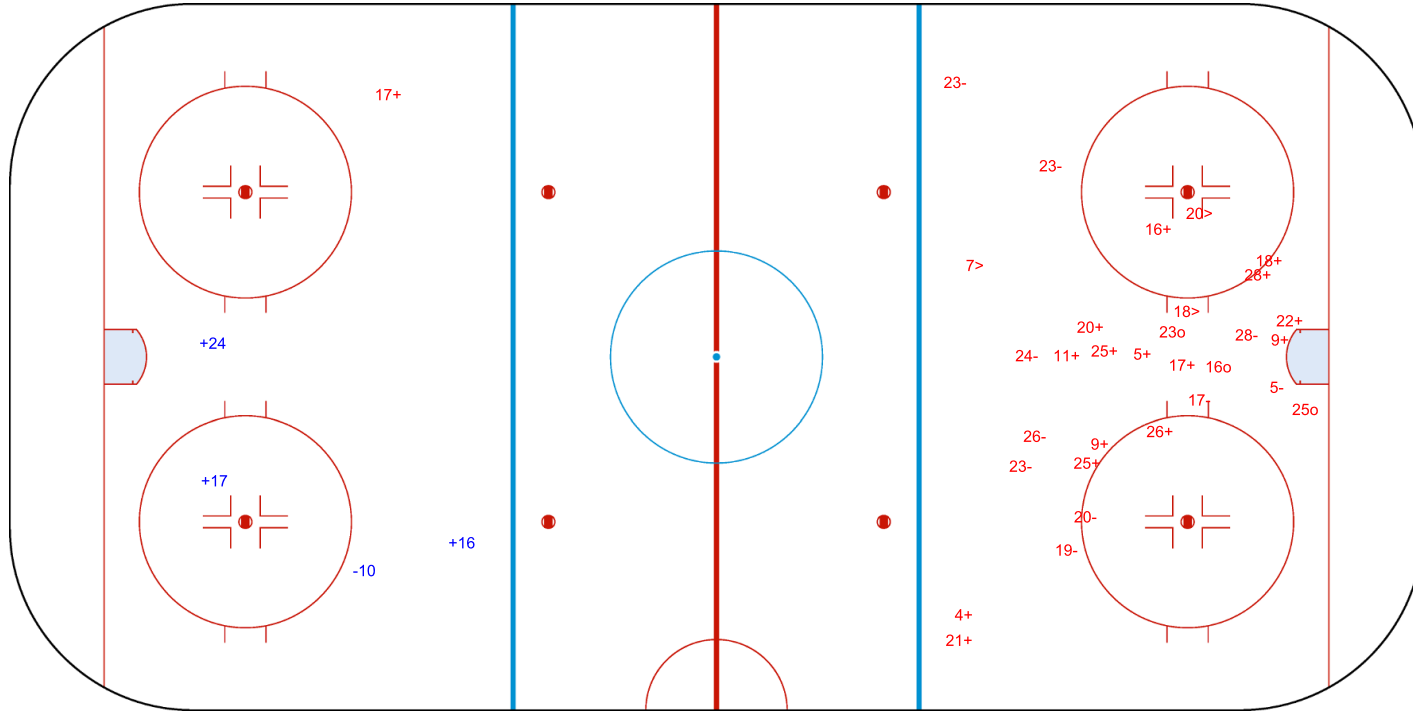

GK 1 of SUI

SUI → 3rd Period ← KAZ

Shots by SUI

Goals (o): 3 SSG (+): 16
SSP (>): 3 SPG (-): 10

GK 25 of KAZ

Legend:	
GK	Goalkeeper
SPG	Shots past goal
SSG	Shots saved by goalkeeper
SSP	Shots saved by player