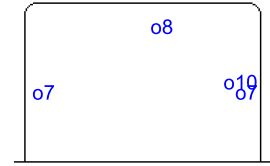

SHOT CHART
 TPE - RSA

Shots by TPE
 Goals (o): 4 SSG (+): 10
 SSP (-): 0 SPG (-): 2

GK 1 of RSA

Period: 3

Shots by RSA
 Goals (o): 3 SSG (+): 6
 SSP (>): 1 SPG (-): 0

GK 25 of TPE

ENG

Legend:	
ENG	Empty net goal
GK	Goalkeeper
SPG	Shots past goal
SSG	Shots saved by goalkeeper
SSP	Shots saved by player