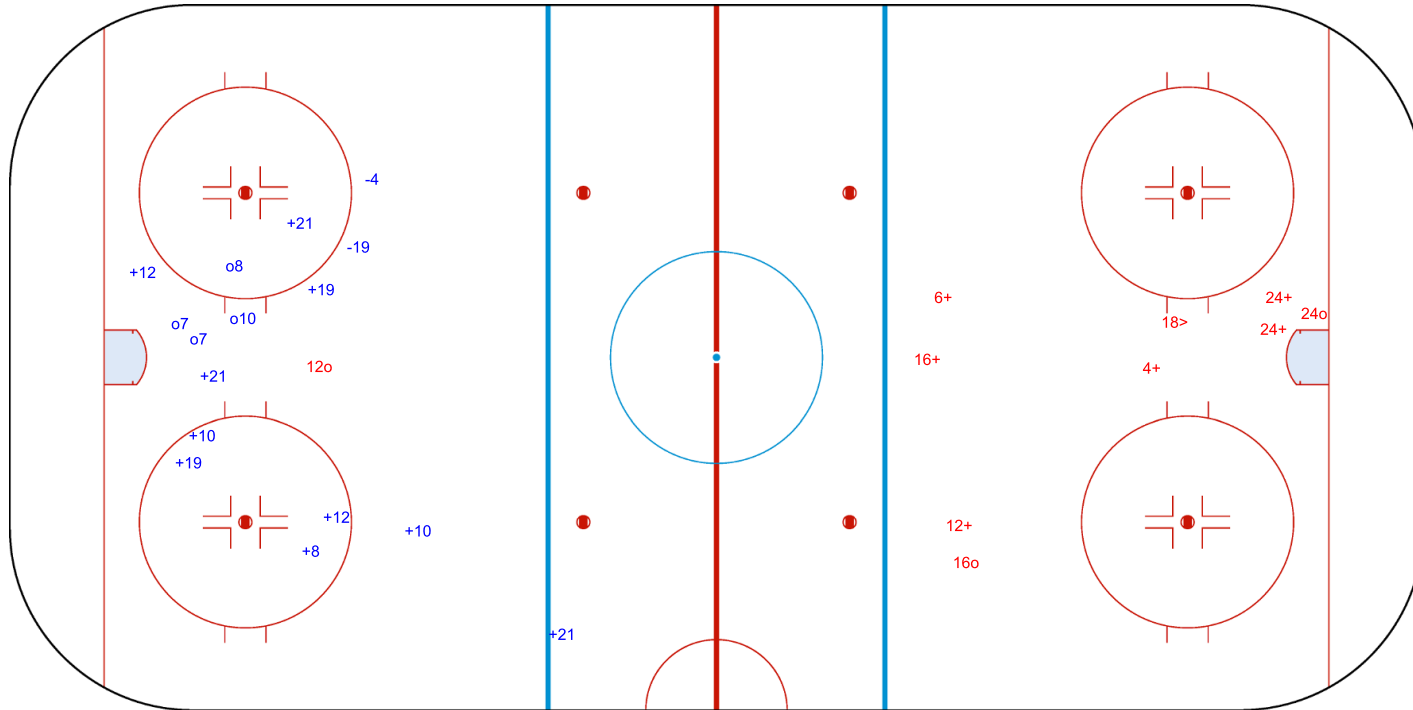

SHOT CHART
 TPE - RSA

Shots by TPE
 Goals (o): 4 SSG (+): 10
 SSP (-): 0 SPG (-): 2

GK 1 of RSA

Period: 3

Shots by RSA
 Goals (o): 3 SSG (+): 6
 SSP (>): 1 SPG (-): 0

GK 25 of TPE

ENG

Legend:	
ENG	Empty net goal
GK	Goalkeeper
SPG	Shots past goal
SSG	Shots saved by goalkeeper
SSP	Shots saved by player