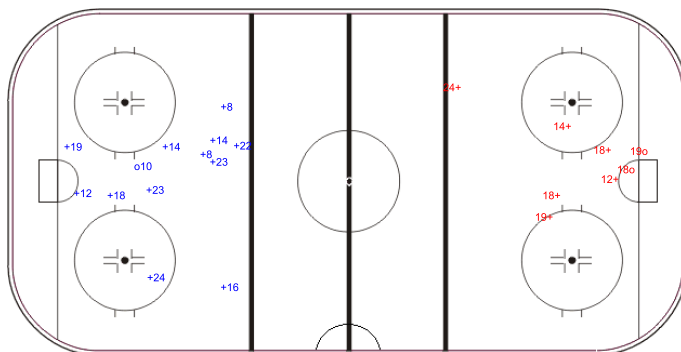

### SHOT CHART FRA - AUT

Shots by AUT

Goals (o): 1      SSG (+): 12  
SSP (<): 0      SPG (-): 0

GK 25 of FRA

FRA      AUT  
Period: 1

Shots by FRA

Goals (o): 2      SSG (+): 6  
SSP (>): 0      SPG (-): 0

GK 20 of AUT