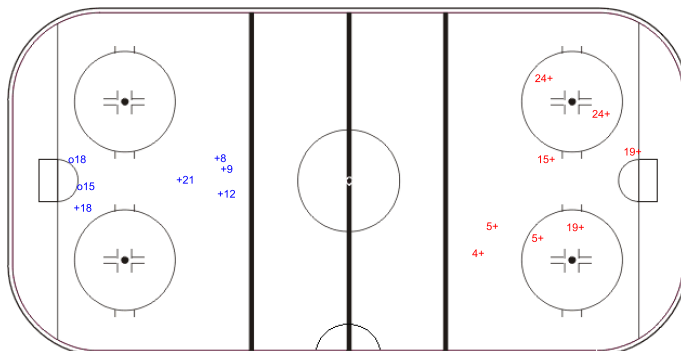

Shots by AUT

Goals (o): 2   SSG (+): 5
SSP (<): 0   SPG (-): 0

GK 25 of FRA

FRA   AUT
Period: 3