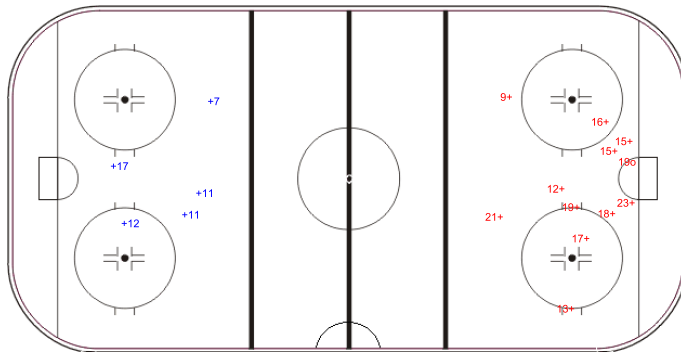

Shots by FRA

Goals (o): 0   SSG (+): 5
SSP (<): 0   SPG (-): 0

GK 20 of AUT

AUT   FRA
Period: 2