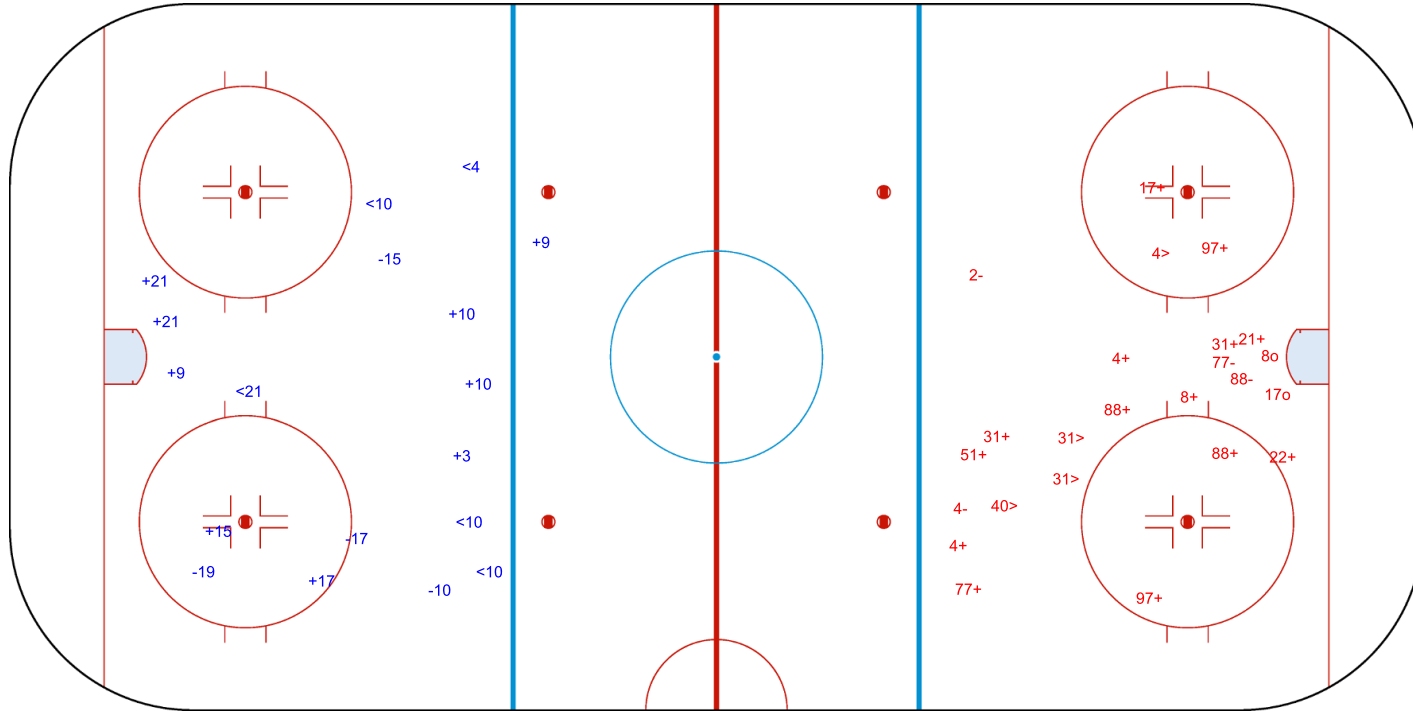

SHOT CHART
ESP - LTU

Shots by LTU
Goals (o): 0
SSP (<): 7
SSG (+): 13
SPG (-): 5

GK 25 of ESP

ESP → 1st Period ← LTU

Shots by ESP
Goals (o): 0
SSP (>): 4
SSG (+): 7
SPG (-): 2

GK 50 of LTU

Shots by ESP

Goals (o): 0

SSG (+): 9

SSP (<): 5

SPG (-): 4

GK 50 of LTU

2nd Period

Shots by LTU

Goals (o): 2

SSG (+): 14

SSP (>): 4

SPG (-): 4

GK 25 of ESP

Shots by LTU
Goals (o): 1
SSP (<): 6
SSG (+): 8
SPG (-): 2

GK 25 of ESP

ESP → 3rd Period ← LTU

Shots by ESP
Goals (o): 0
SSP (>): 2
SSG (+): 7
SPG (-): 4

GK 50 of LTU