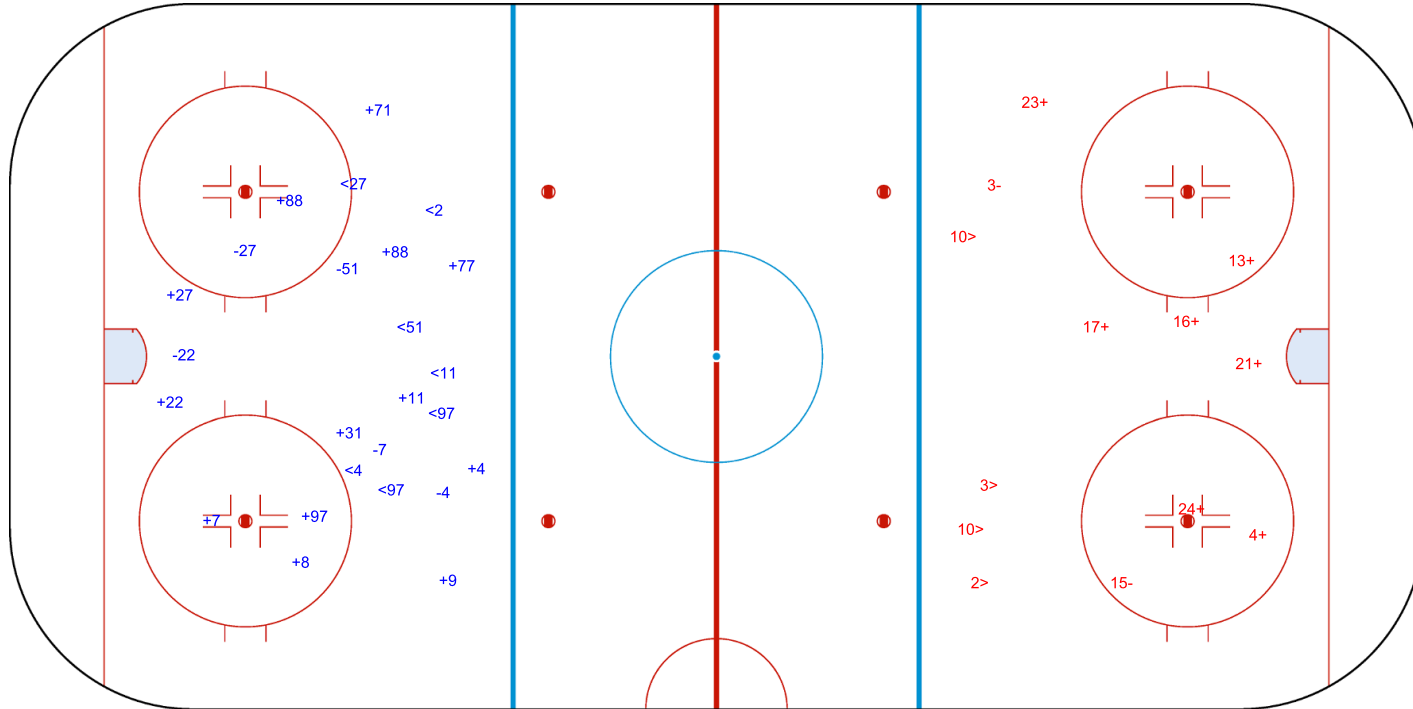

SHOT CHART
ESP - LTU

Shots by LTU
Goals (o): 0
SSP (<): 7
SSG (+): 13
SPG (-): 5

GK 25 of ESP

ESP → 1st Period ← LTU

Shots by ESP
Goals (o): 0
SSP (>): 4
SSG (+): 7
SPG (-): 2

GK 50 of LTU

Shots by ESP

Goals (o): 0

SSG (+): 9

SSP (<): 5

SPG (-): 4

GK 50 of LTU

2nd Period

Shots by LTU

Goals (o): 2

SSG (+): 14

SSP (>): 4

SPG (-): 4

GK 25 of ESP

Shots by LTU
Goals (o): 1
SSP (<): 6
SSG (+): 8
SPG (-): 2

GK 25 of ESP

ESP → 3rd Period ← LTU

Shots by ESP
Goals (o): 0
SSP (>): 2
SSG (+): 7
SPG (-): 4

GK 50 of LTU