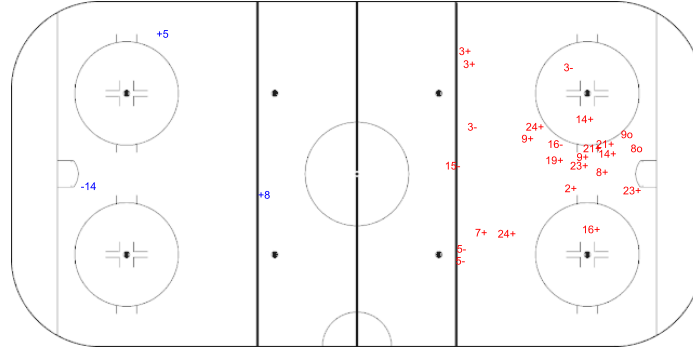

SHOT CHART
FRA - GBR

Shots by GBR

Goals (o): 0 SSG (+): 2
SSP (<): 0 SPG (-): 1

GK 25 of FRA

Period: 1

Shots by FRA

Goals (o): 2 SSG (+): 17
SSP (>): 0 SPG (-): 6

GK 25 of GBR