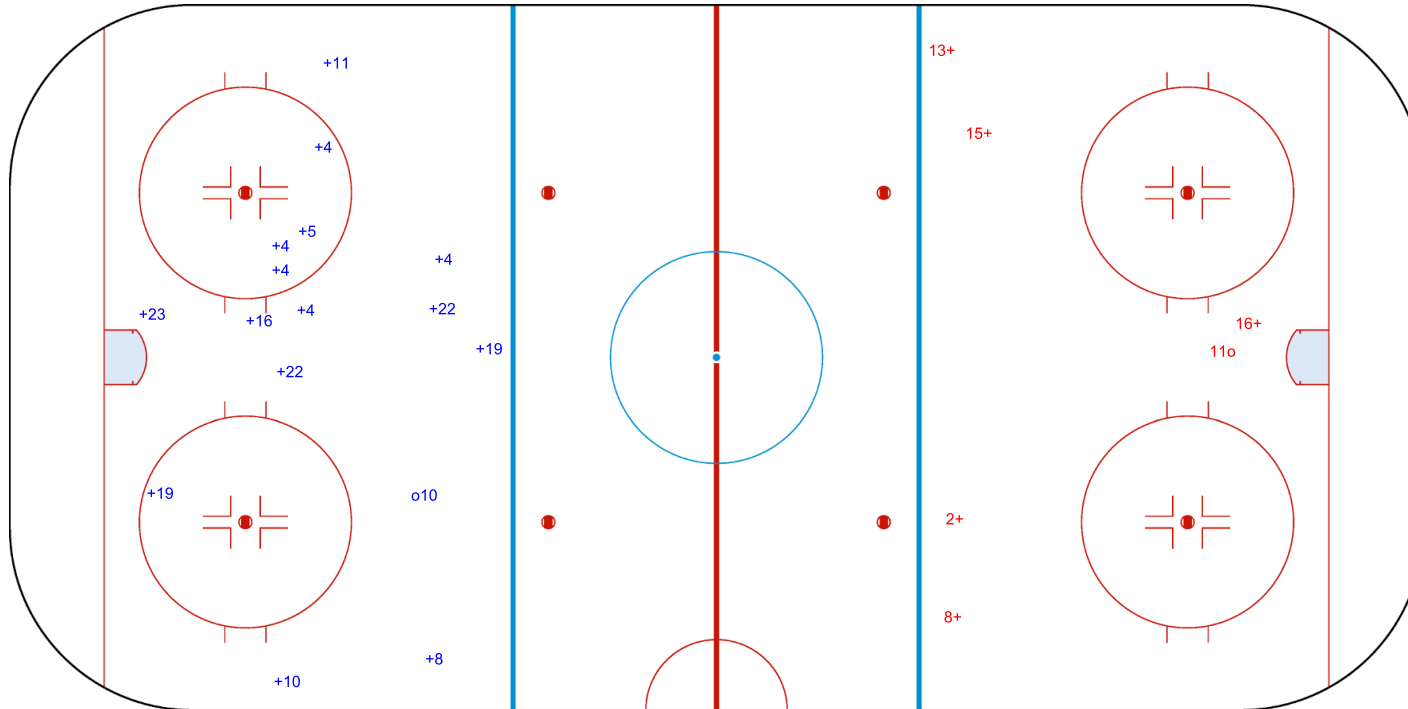

SHOT CHART

TPE - BUL

Shots by TPE
Goals (o): 1
SSP (<): 0

SSG (+): 15
SPG (-): 0

GK 68 of BUL

1st Period

Shots by BUL
Goals (o): 1
SSP (>): 0

SSG (+): 5
SPG (-): 0

GK 25 of TPE

Shots by BUL

Goals (o): 0

SSP (<): 0

SSG (+): 5

SPG (-): 0

GK 25 of TPE

2nd Period