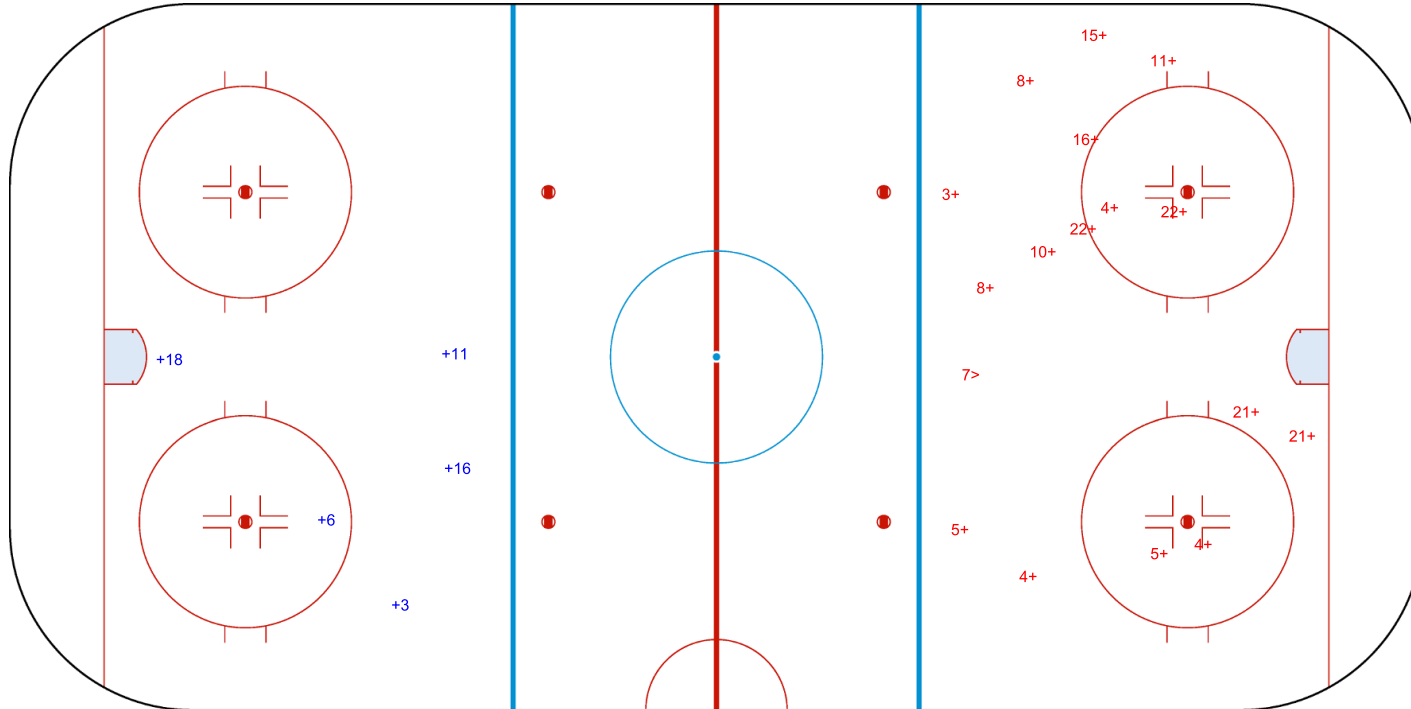

Shots by TPE

Goals (o): 0

SSP (>): 1

SSG (+): 16

SPG (-): 0

GK 68 of BUL

Shots by TPE

Goals (o): 1 SSG (+): 4
SSP (<): 0 SPG (-): 0