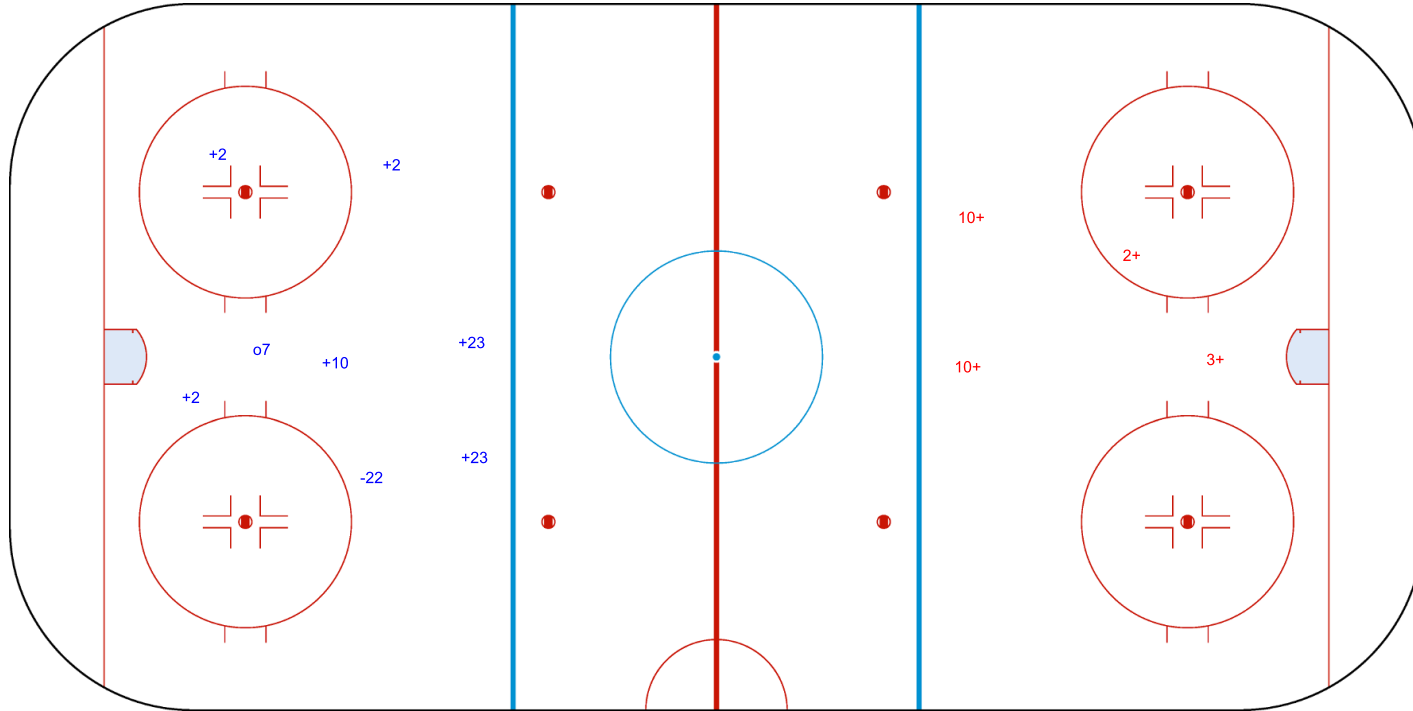

Goals (o): 1

SSP (<): 0

SSG (+): 6

SPG (-): 1

GK 1 of SRB

3rd Period

Shots by SRB

Goals (o): 0

SSP (>): 0

SSG (+): 4

SPG (-): 0

GK 1 of BEL

Legend:

GK Goalkeeper

SPG Shots past goal

SSG Shots saved by goalkeeper