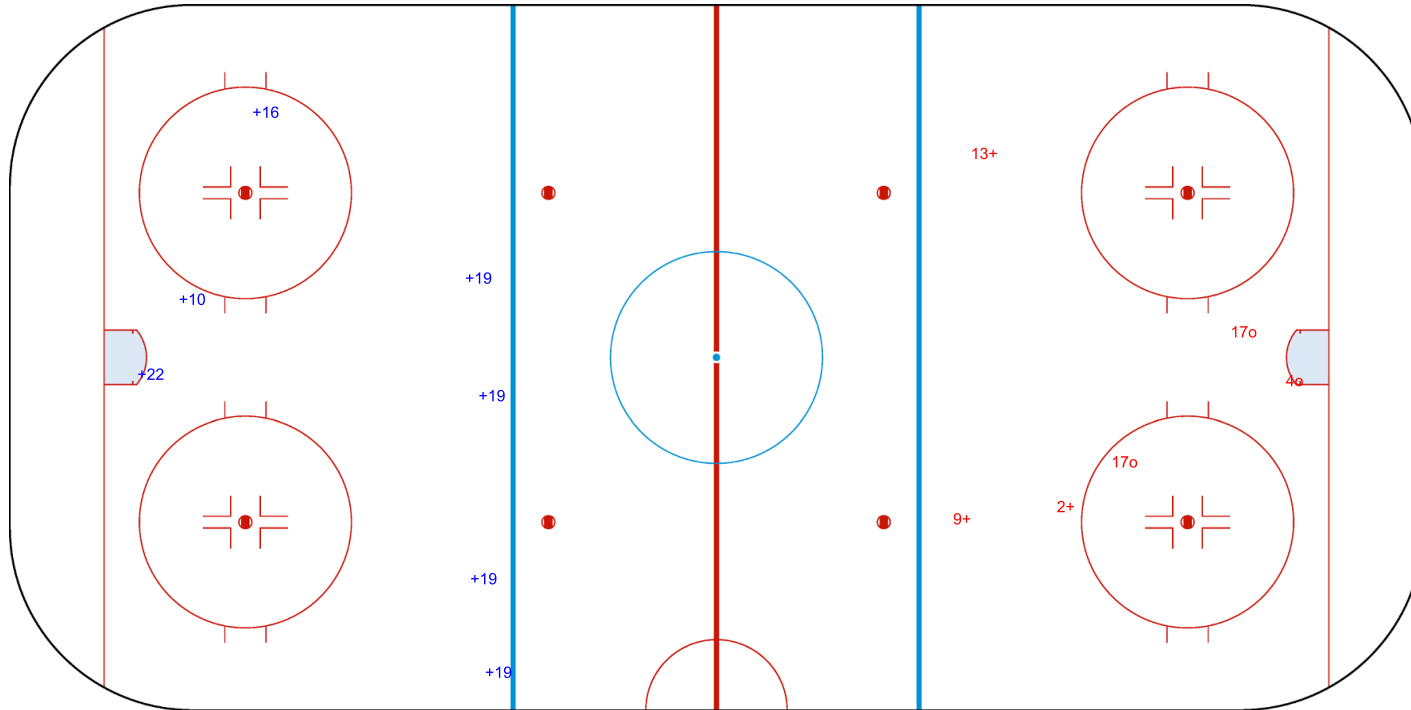

SHOT CHART

BEL - SRB

1st Period

Shots by BEL
Goals (o): 0
SSP (<): 0
SSG (+): 7
SPG (-): 0

GK 1 of SRB

Shots by SRB
Goals (o): 3
SSP (>): 0
SSG (+): 3
SPG (-): 0

GK 1 of BEL

GK 20 of BEL

Shots by SRB

Goals (o): 1 SSG (+): 6
SSP (<): 0 SPG (-): 0

GK 1 of BEL

2nd Period

Shots by BEL

Goals (o): 2 SSG (+): 8
SSP (>): 1 SPG (-): 0

GK 1 of SRB

Shots by BEL