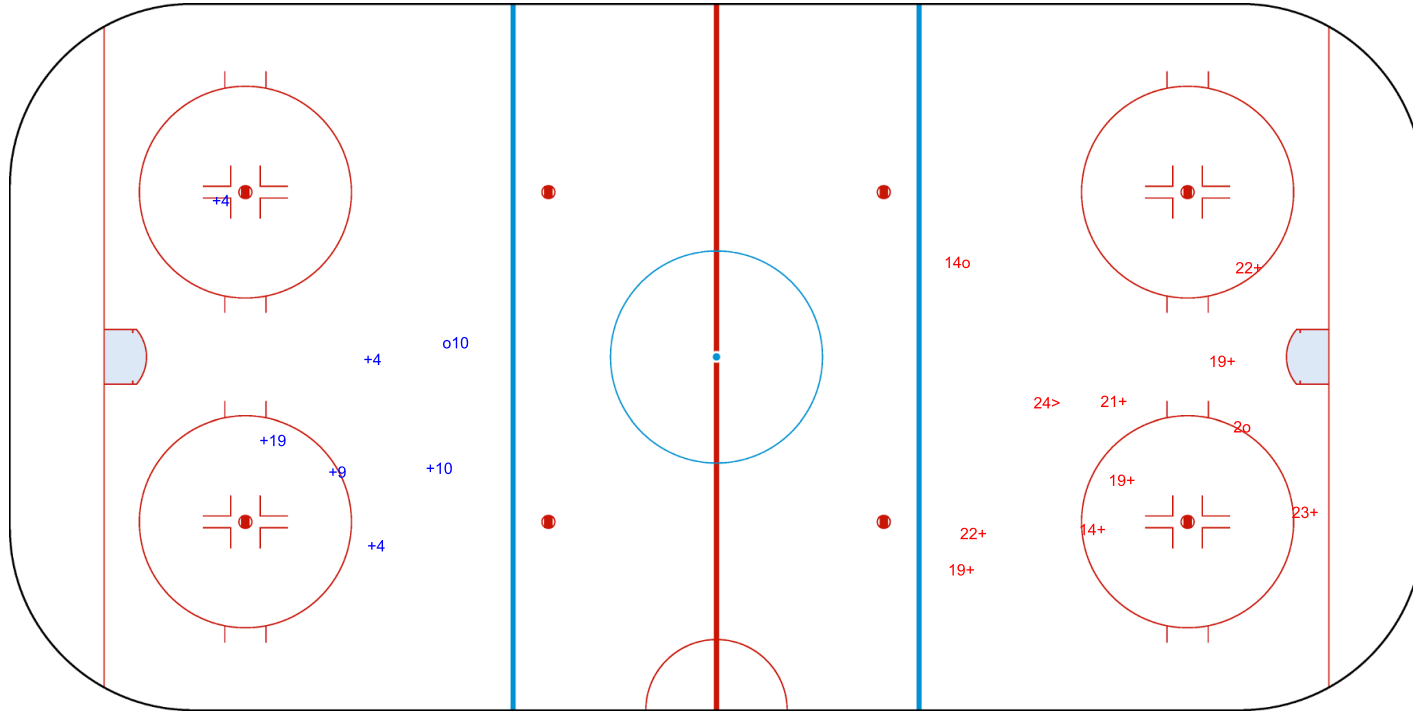

Shots by SRB

Goals (o): 1 SSG (+): 6
SSP (<): 0 SPG (-): 0

GK 1 of BEL

2nd Period

Shots by BEL

Goals (o): 2 SSG (+): 8
SSP (>): 1 SPG (-): 0

GK 1 of SRB

Shots by BEL