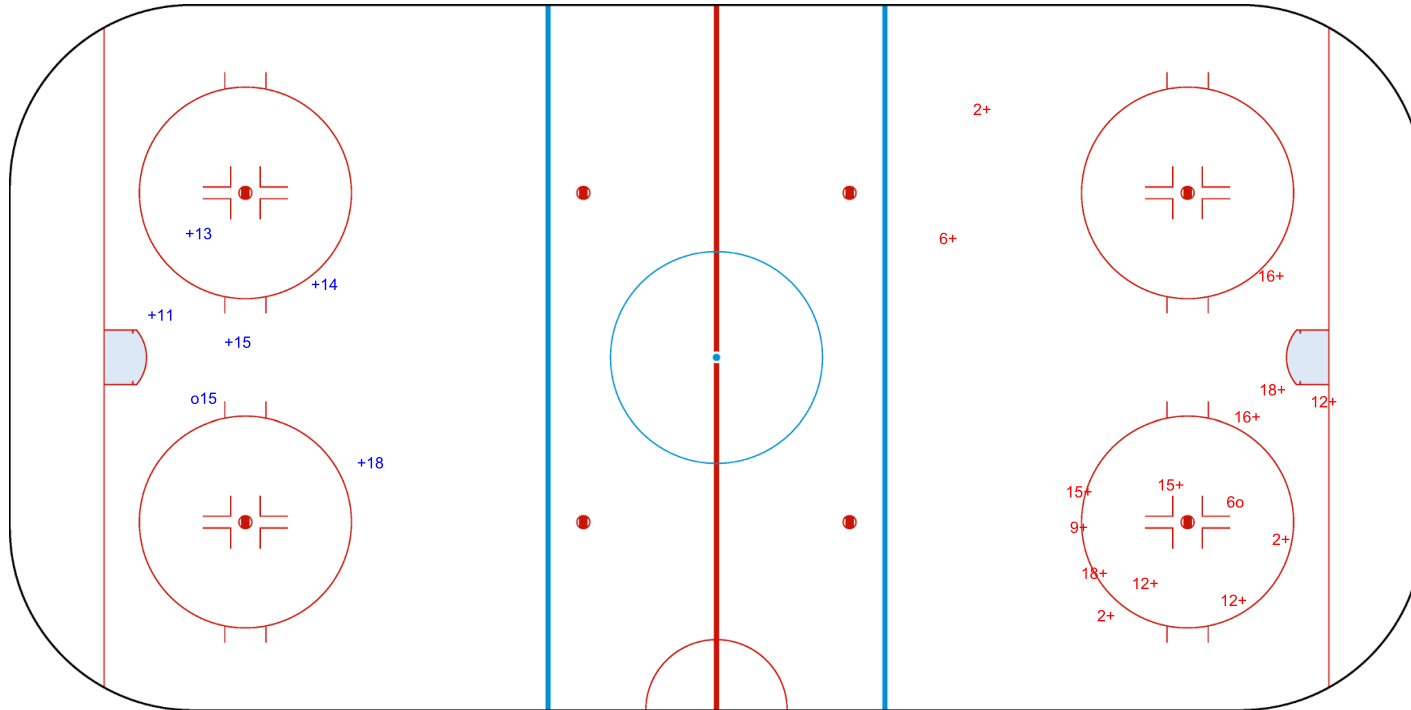

SHOT CHART
TPE - ROU

Shots by ROU
 Goals (o): 1
 SSP (<): 0
 SSG (+): 5
 SPG (-): 0

GK 25 of TPE

Period: 2

Shots by TPE
 Goals (o): 1
 SSP (>): 0
 SSG (+): 14
 SPG (-): 0

GK 1 of ROU

Legend:	
GK	Goalkeeper
SPG	Shots past goal
SSG	Shots saved by goalkeeper
SSP	Shots saved by player