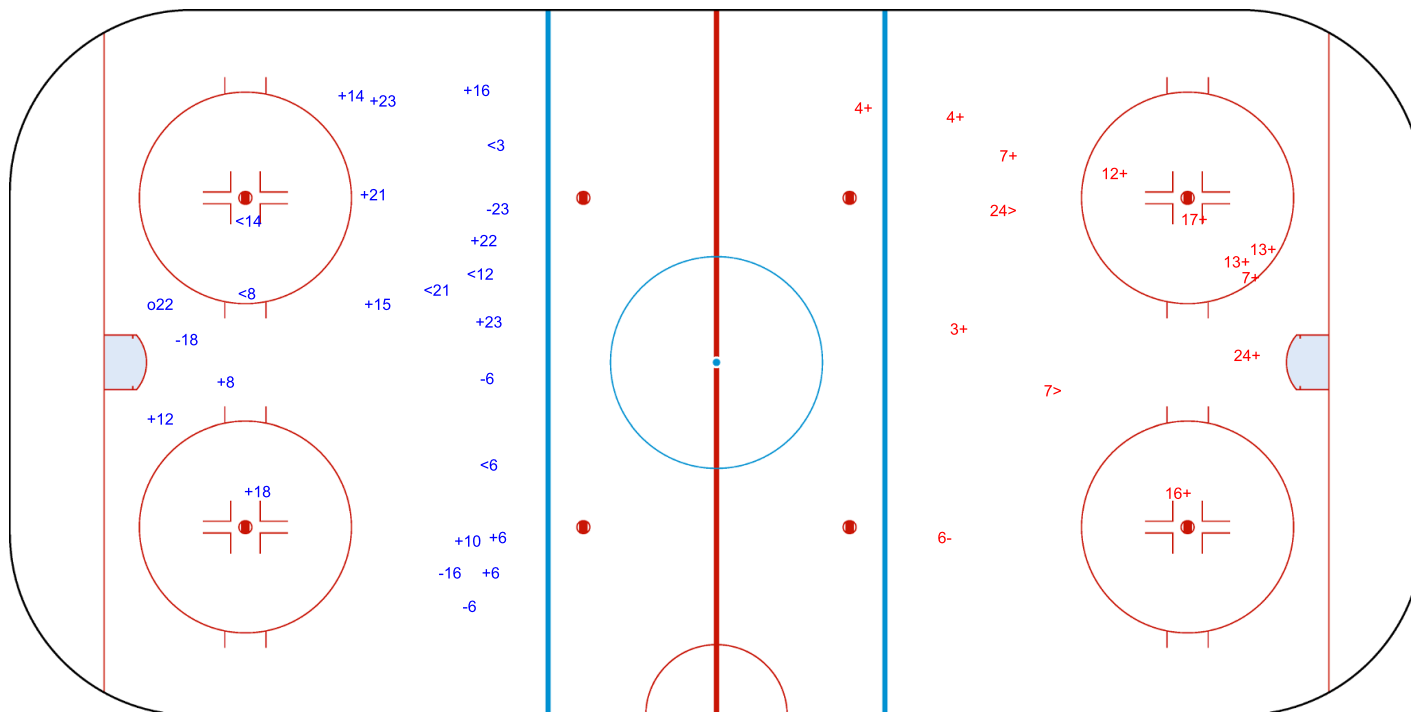

SHOT CHART
ROU - LTU

Shots by LTU
Goals (o): 1
SSP (<): 6
SSG (+): 13
SPG (-): 5

GK 20 of ROU

GK 25 of ROU

Period: 2

Shots by ROU
Goals (o): 0
SSP (>): 2
SSG (+): 11
SPG (-): 1

GK 20 of LTU

GK 25 of LTU