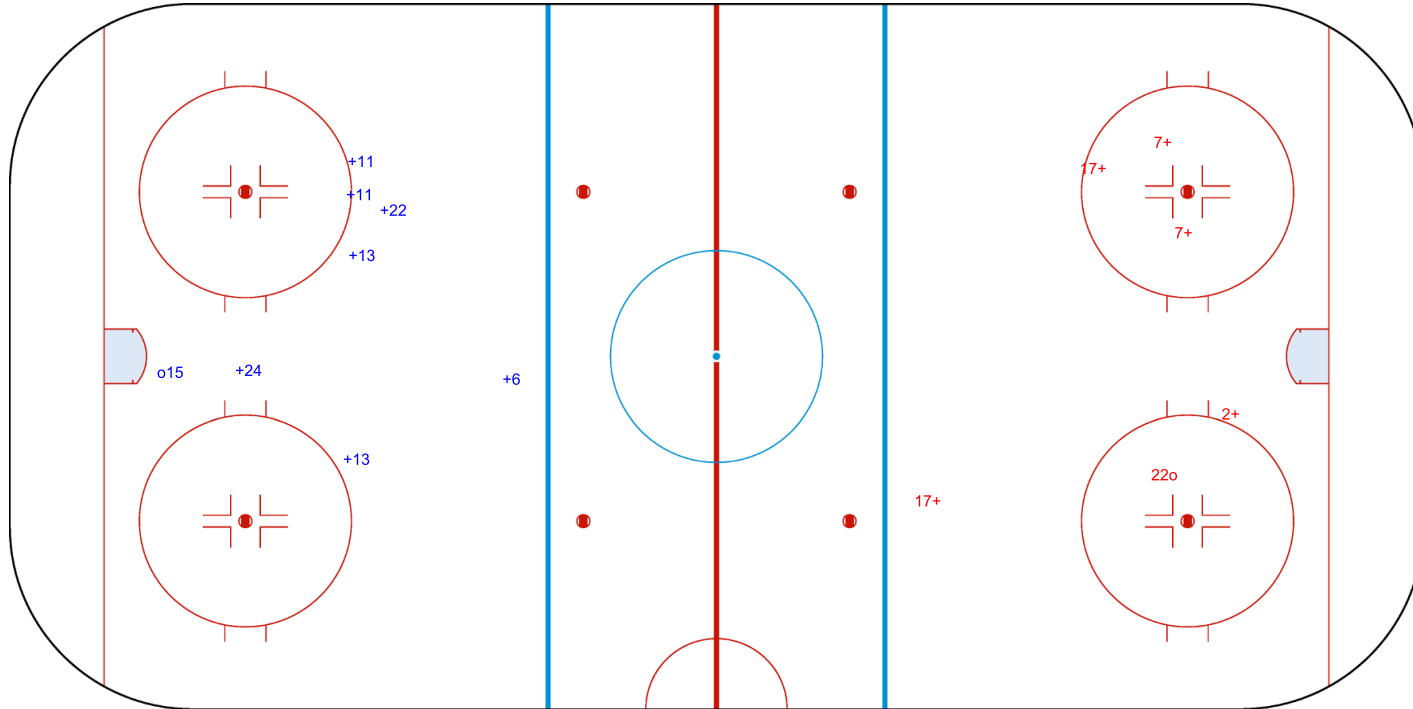

SHOT CHART
NED - CRO

Shots by NED
 Goals (o): 1
 SSP (-): 0
 SSG (+): 7
 SPG (-): 0

GK 1 of CRO

CRO → **Period: 1** ← **NED**

Shots by CRO
 Goals (o): 1
 SSP (>): 0
 SSG (+): 5
 SPG (-): 0

GK 1 of NED

Legend:	GK Goalkeeper	SPG Shots past goal	SSG Shots saved by goalkeeper	SSP Shots saved by player
----------------	----------------------	----------------------------	--------------------------------------	----------------------------------