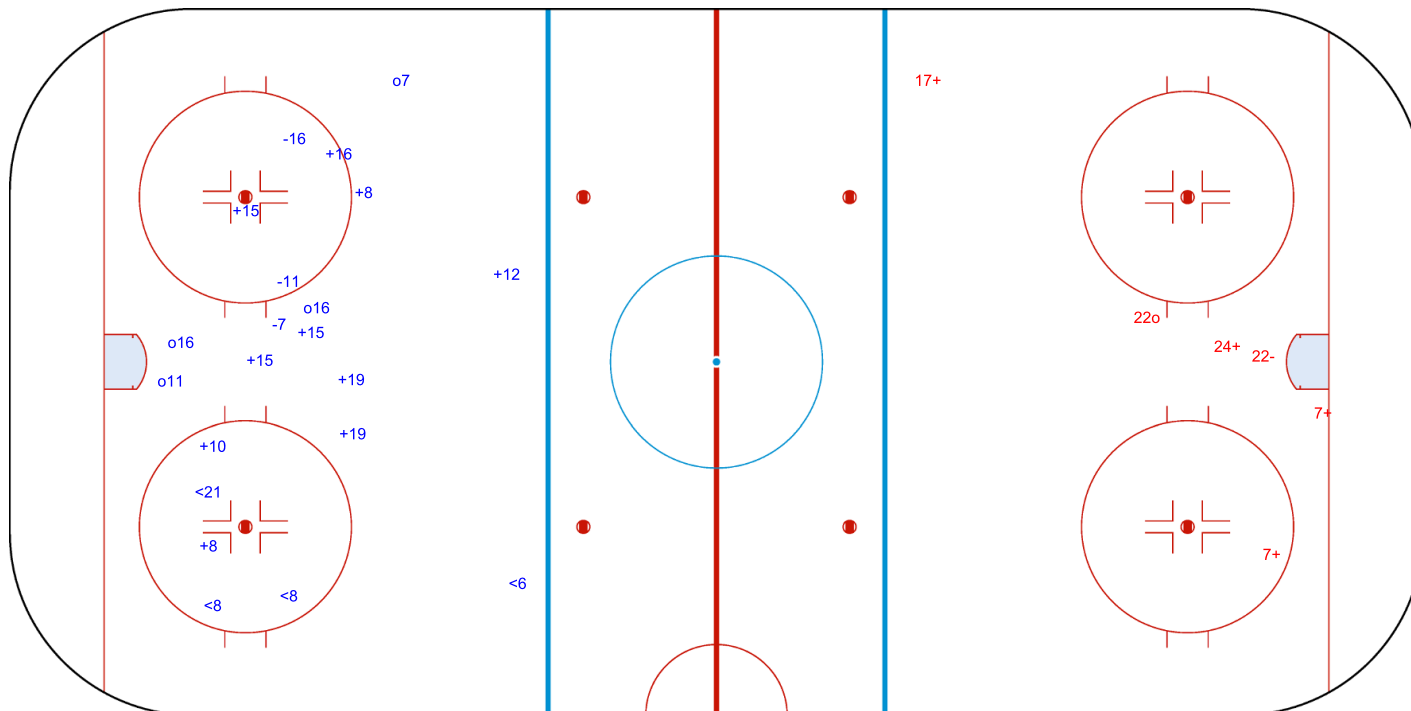

SHOT CHART
TPE - TUR

Shots by TUR
Goals (o): 1
SSP (<): 1
SSG (+): 9
SPG (-): 4

GK 20 of TPE

TPE → 1st Period ← TUR

Shots by TPE
Goals (o): 3
SSP (>): 2
SSG (+): 17
SPG (-): 5

GK 1 of TUR

GK 25 of TUR

Shots by TPE

Goals (o): 4 SSG (+): 10

SSP (<): 4 SPG (-): 3

GK 1 of TUR

2nd Period

Shots by TUR

Goals (o): 1 SSG (+): 4

SSP (>): 0 SPG (-): 1

GK 20 of TPE

Shots by TUR

Goals (o): 1 SSG (+): 8
SSP (<): 0 SPG (-): 0

GK 20 of TPE

TPE → 3rd Period ← TUR

Shots by TPE

Goals (o): 1 SSG (+): 15
SSP (>): 2 SPG (-): 1

GK 1 of TUR

GK 25 of TUR