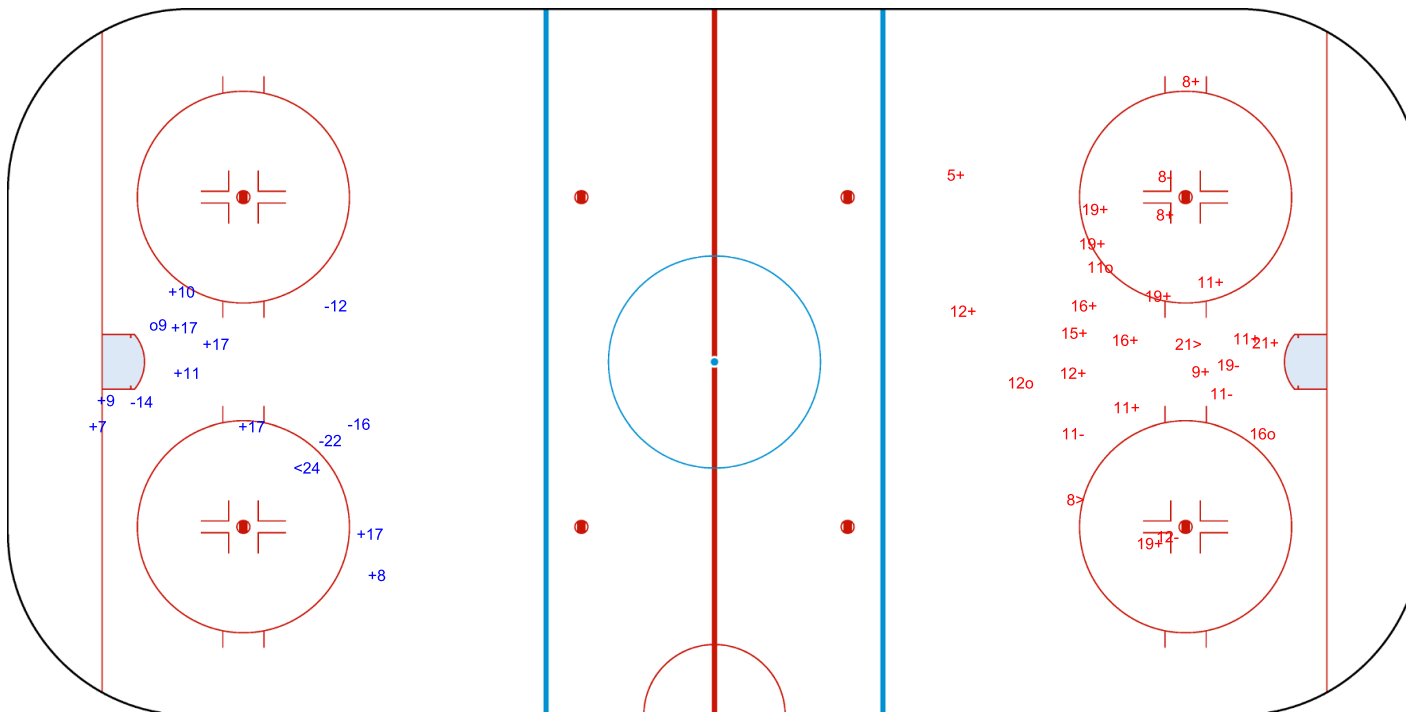

SHOT CHART
TPE - TUR

Shots by TUR
Goals (o): 1
SSP (<): 1
SSG (+): 9
SPG (-): 4

GK 20 of TPE

TPE → 1st Period ← TUR

Shots by TPE
Goals (o): 3
SSP (>): 2
SSG (+): 17
SPG (-): 5

GK 1 of TUR

GK 25 of TUR

Shots by TPE

Goals (o): 4 SSG (+): 10

SSP (<): 4 SPG (-): 3

GK 1 of TUR

2nd Period

Shots by TUR

Goals (o): 1 SSG (+): 4

SSP (>): 0 SPG (-): 1

GK 20 of TPE