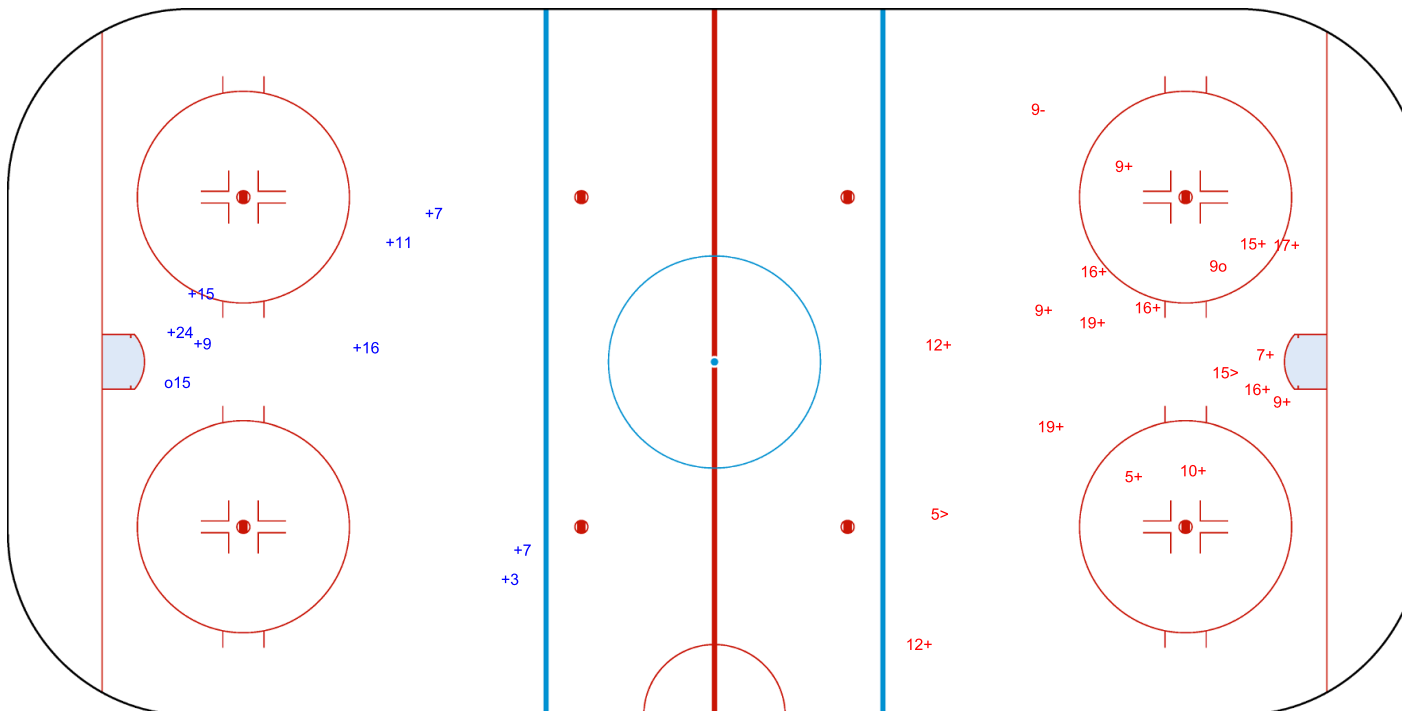

Shots by TUR

Goals (o): 1 SSG (+): 8
SSP (<): 0 SPG (-): 0

GK 20 of TPE

TPE → 3rd Period ← TUR

Shots by TPE

Goals (o): 1 SSG (+): 15
SSP (>): 2 SPG (-): 1

GK 1 of TUR

GK 25 of TUR