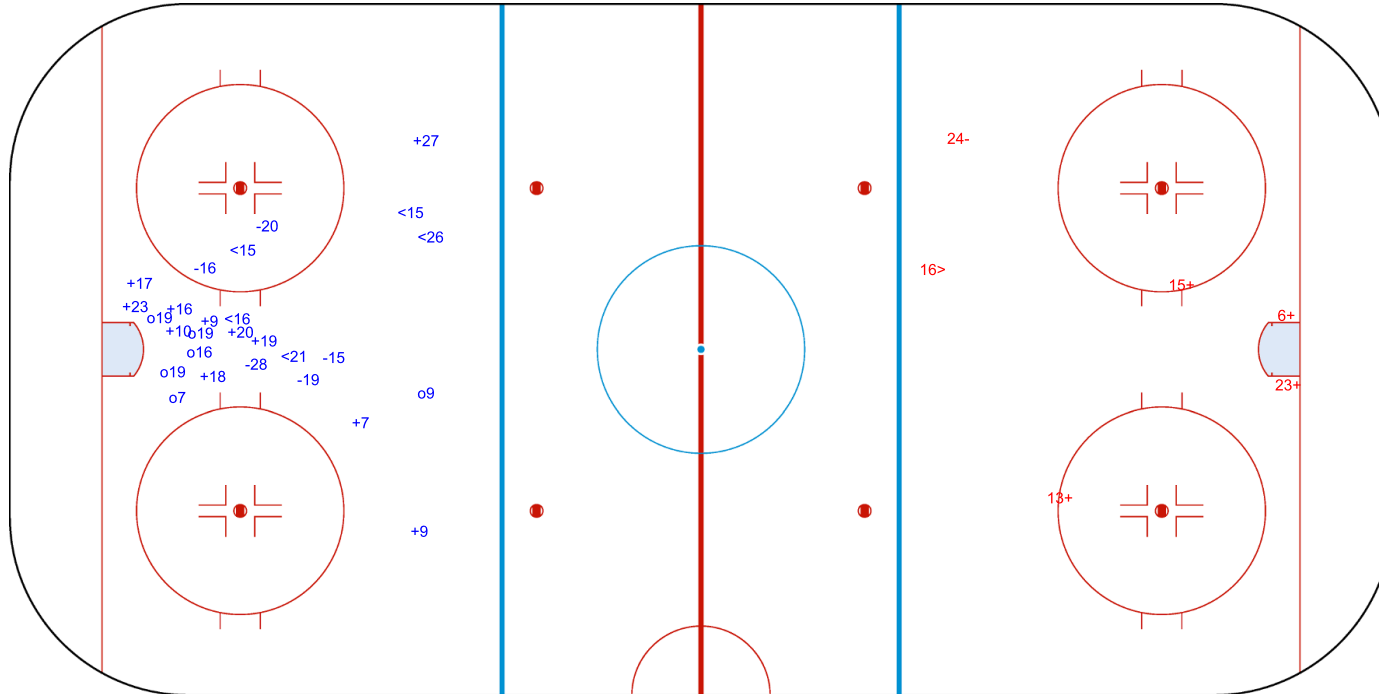

SHOT CHART  
ESP - EST

Shots by EST  
Goals (o): 6  
SSP (-): 5  
SSG (+): 11  
SPG (-): 5

GK 25 of ESP

ESP → 1st Period ← EST

Shots by ESP  
Goals (o): 0  
SSP (>): 1  
SSG (+): 4  
SPG (-): 1

GK 30 of EST

Shots by ESP

Goals (o): 0    SSG (+): 9  
SSP (<): 2    SPG (-): 3

GK 30 of EST

EST → 2nd Period ← ESP

Shots by EST

Goals (o): 1    SSG (+): 12  
SSP (>): 1    SPG (-): 2

o10

GK 1 of ESP