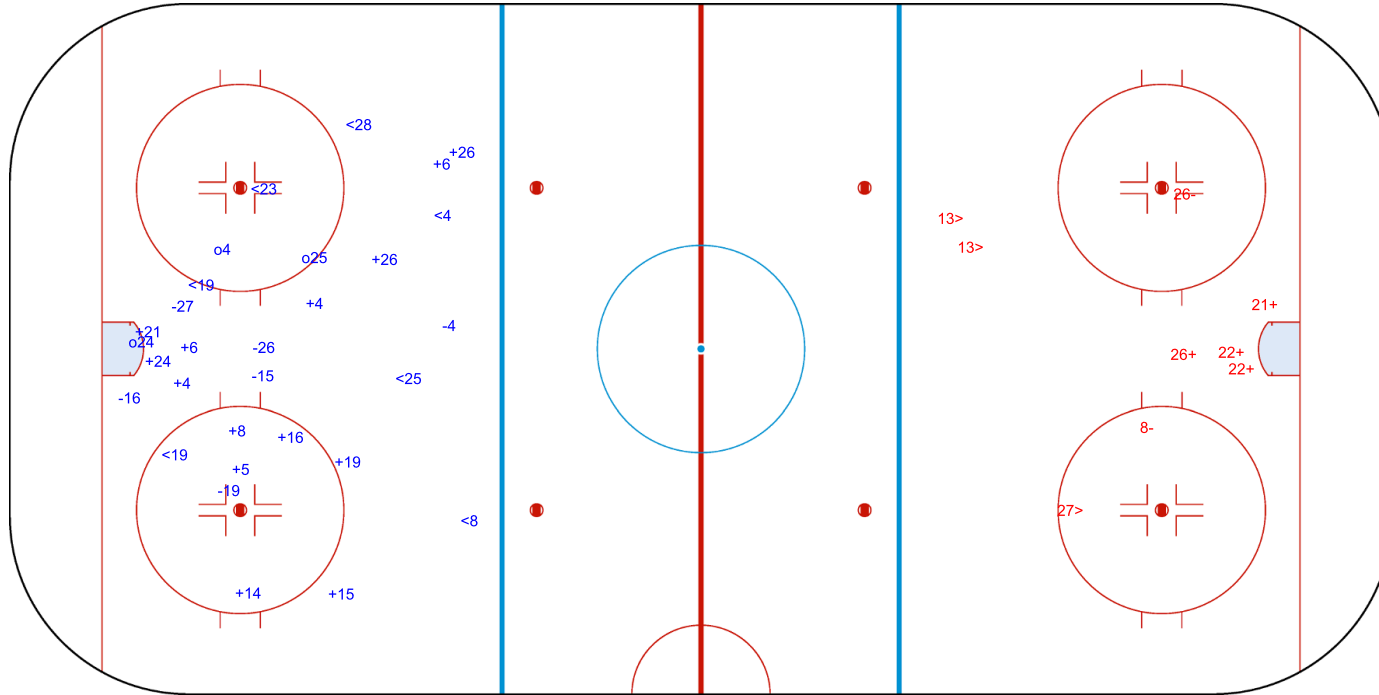

SHOT CHART
NED - ROU

Shots by NED
Goals (o): 0
SSP (<): 2
SSG (+): 4
SPG (-): 1

GK 1 of ROU

ROU → 1st Period ← NED

Shots by ROU
Goals (o): 2
SSP (>): 6
SSG (+): 12
SPG (-): 2

GK 29 of NED

Shots by ROU

Goals (o): 3 SSG (+): 14
SSP (<): 7 SPG (-): 6

GK 29 of NED

NED → 2nd Period ← ROU

Shots by NED

Goals (o): 0 SSG (+): 4
SSP (>): 3 SPG (-): 2

GK 1 of ROU

Shots by NED

Goals (o): 0 SSG (+): 2
SSP (-): 5 SPG (-): 5

GK 1 of ROU