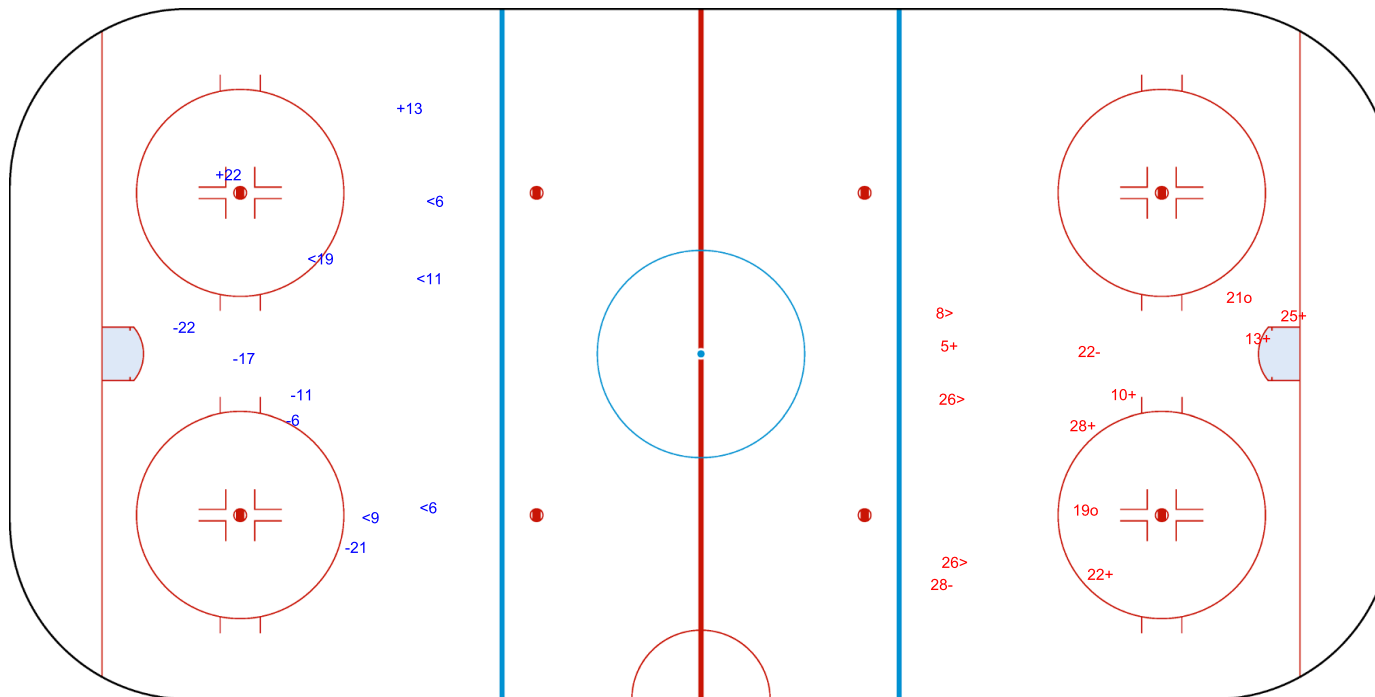

3rd Period

Shots by ROU

Goals (o): 2 SSG (+): 6
SSP (>): 3 SPG (-): 2

GK 29 of NED

Legend:	
GK	Goalkeeper
SPG	Shots past goal
SSG	Shots saved by goalkeeper
SSP	Shots saved by player