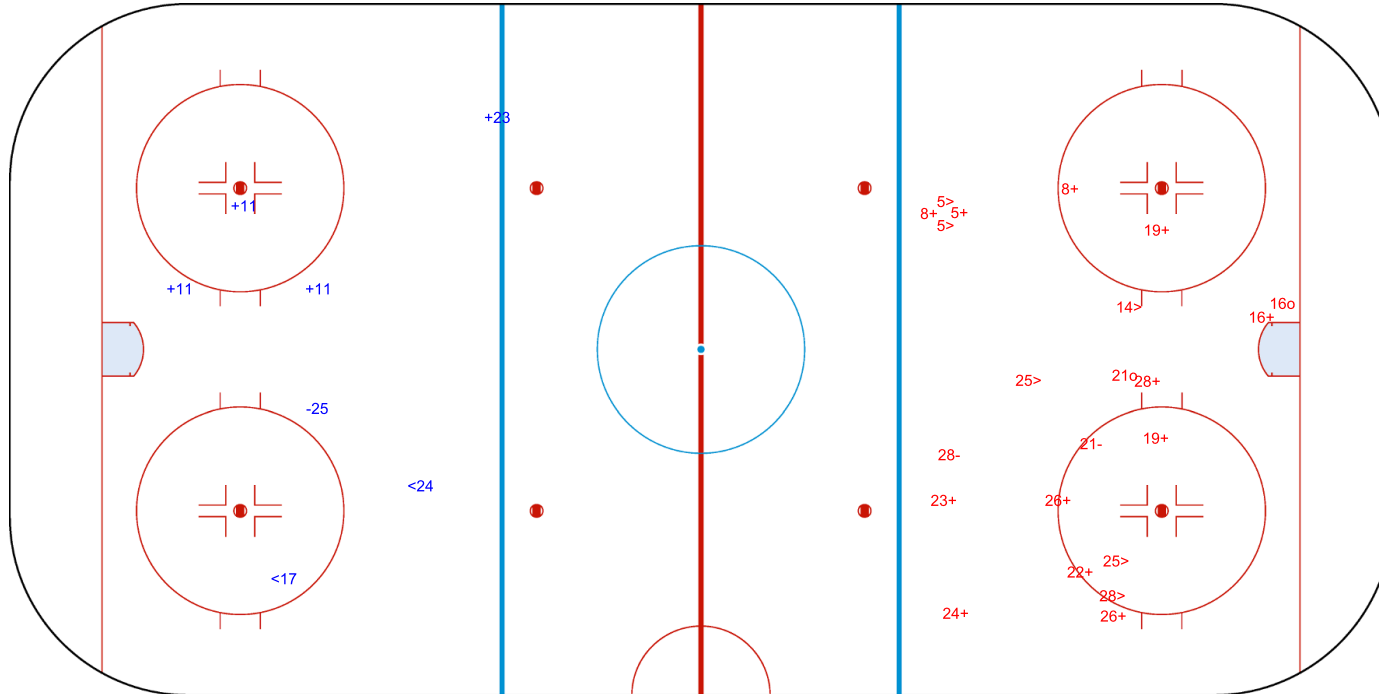

SHOT CHART
NED - ROU

Shots by NED
Goals (o): 0
SSP (<): 2
SSG (+): 4
SPG (-): 1

GK 1 of ROU

ROU → 1st Period ← NED

Shots by ROU
Goals (o): 2
SSP (>): 6
SSG (+): 12
SPG (-): 2

GK 29 of NED

Shots by ROU

Goals (o): 3 SSG (+): 14
SSP (<): 7 SPG (-): 6

GK 29 of NED

NED → 2nd Period ← ROU

Shots by NED

Goals (o): 0 SSG (+): 4
SSP (>): 3 SPG (-): 2

GK 1 of ROU

Shots by NED

Goals (o): 0 SSG (+): 2
SSP (-): 5 SPG (-): 5

GK 1 of ROU