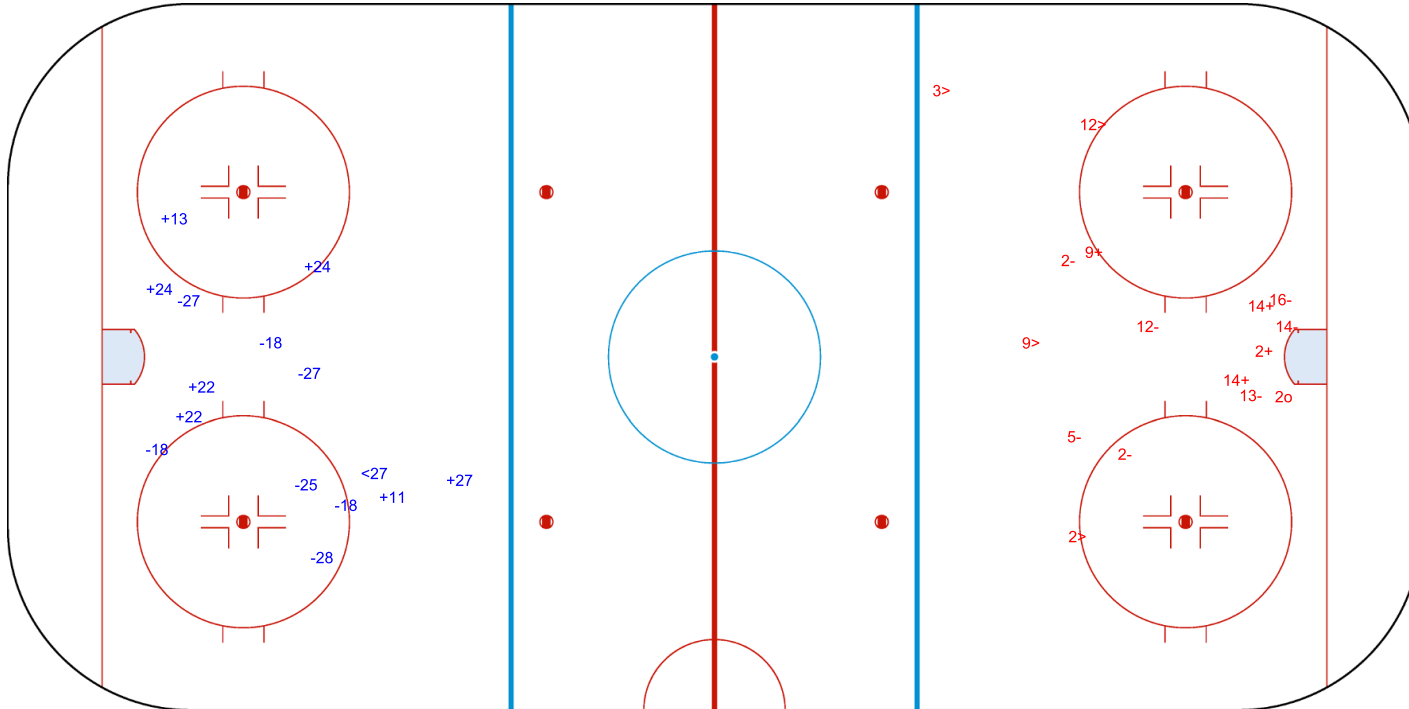

Goals (o): 0

SSP (<): 1

SSG (+): 7

SPG (-): 7

GK 1 of JPN

2nd Period

Shots by JPN

Goals (o): 1