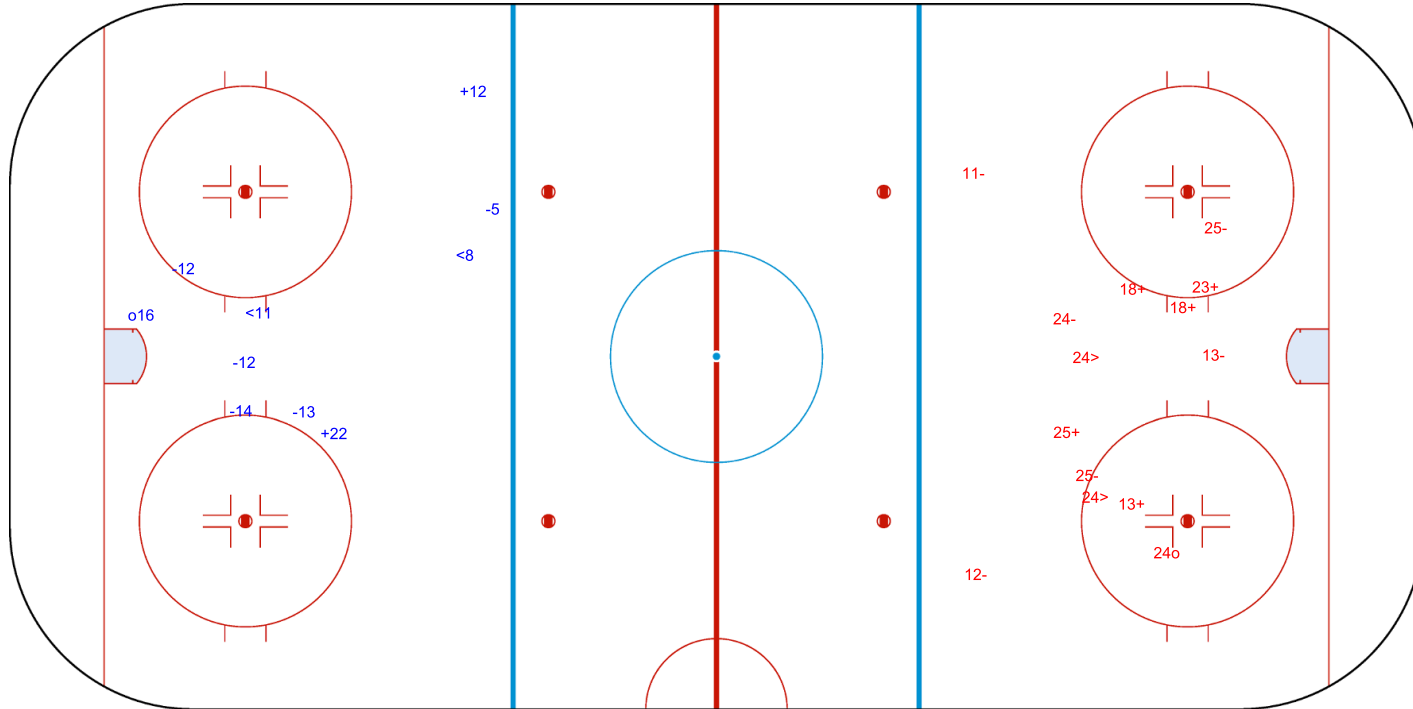

SHOT CHART

FIN - JPN

1st Period

Shots by JPN
Goals (o): 1
SSP (<): 2
SSG (+): 2
SPG (-): 5

Shots by FIN
Goals (o): 1
SSP (>): 2
SSG (+): 5
SPG (-): 6

GK 1 of FIN

GK 1 of JPN

Shots by FIN

Goals (o): 0

SSP (<): 1

SSG (+): 7

SPG (-): 7

GK 1 of JPN

2nd Period

Shots by JPN

Goals (o): 1