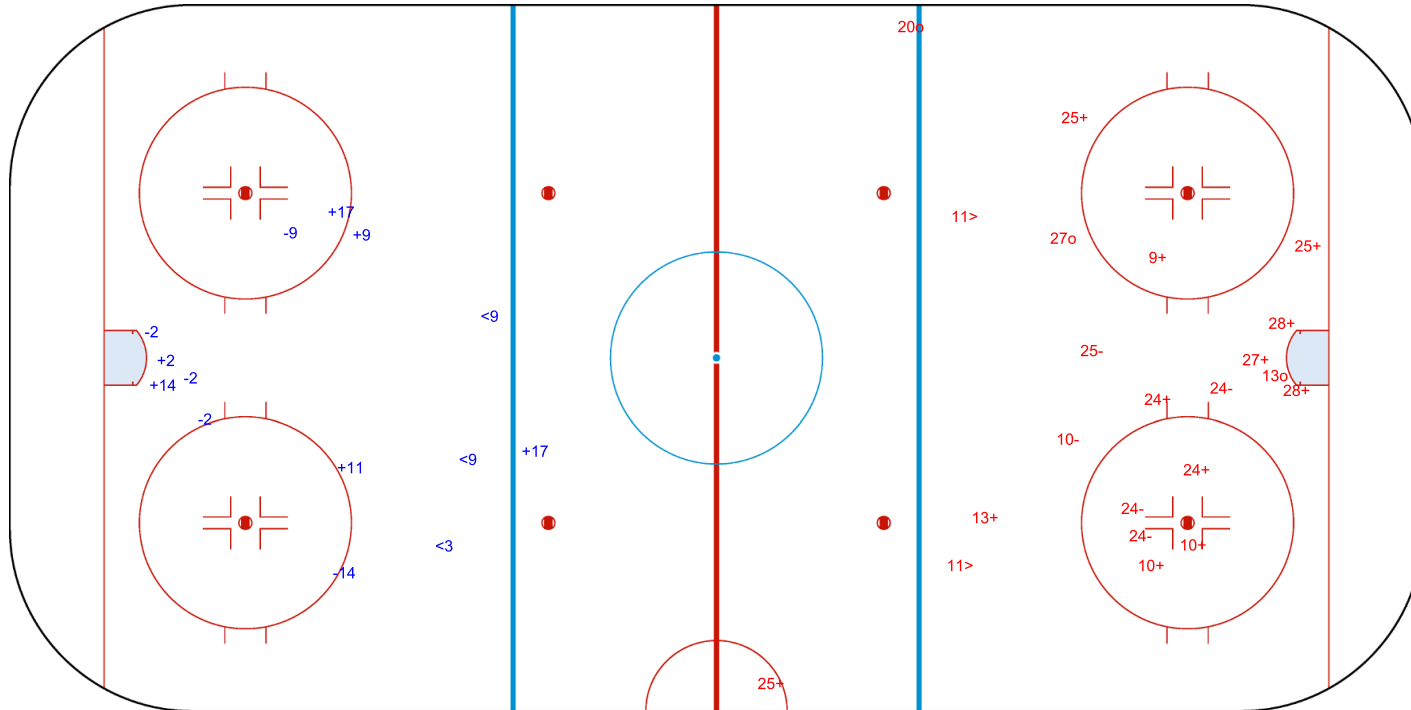

Shots by JPN

Goals (o): 0

SSG (+): 6

SSP (<): 3

SPG (-): 5

GK 1 of FIN

3rd Period

Shots by FIN

Goals (o): 3

SSG (+): 12

SSP (>): 2

SPG (-): 5

GK 1 of JPN

ENG

Legend:

ENG Empty net goal

GK Goalkeeper

SPG Shots past goal

SSG Shots saved by goalkeeper

SSP Shots saved by player