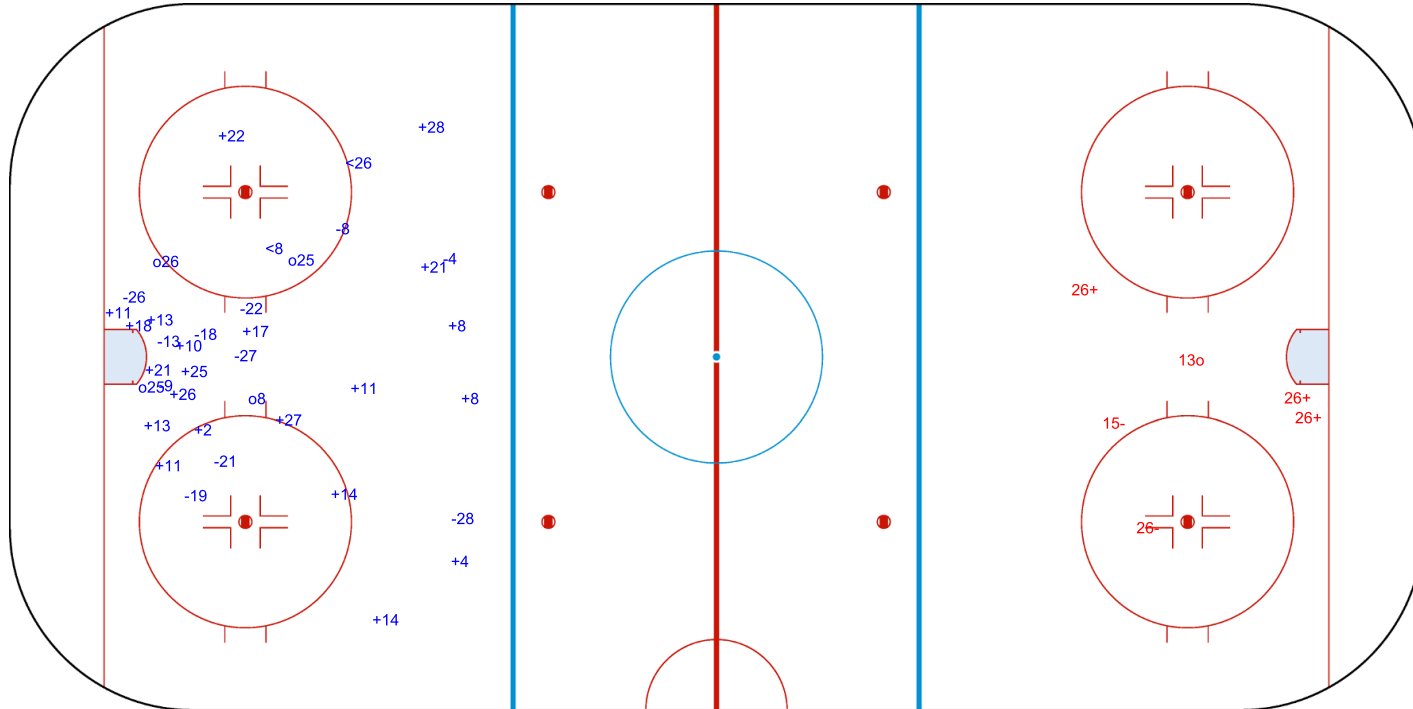

GK 1 of SUI

SUI → 2nd Period ← CAN

Shots by SUI

Goals (o): 1 SSG (+): 3
SSP (>): 0 SPG (-): 2

GK 30 of CAN

Shots by SUI

Goals (o): 0

SSP (<): 2