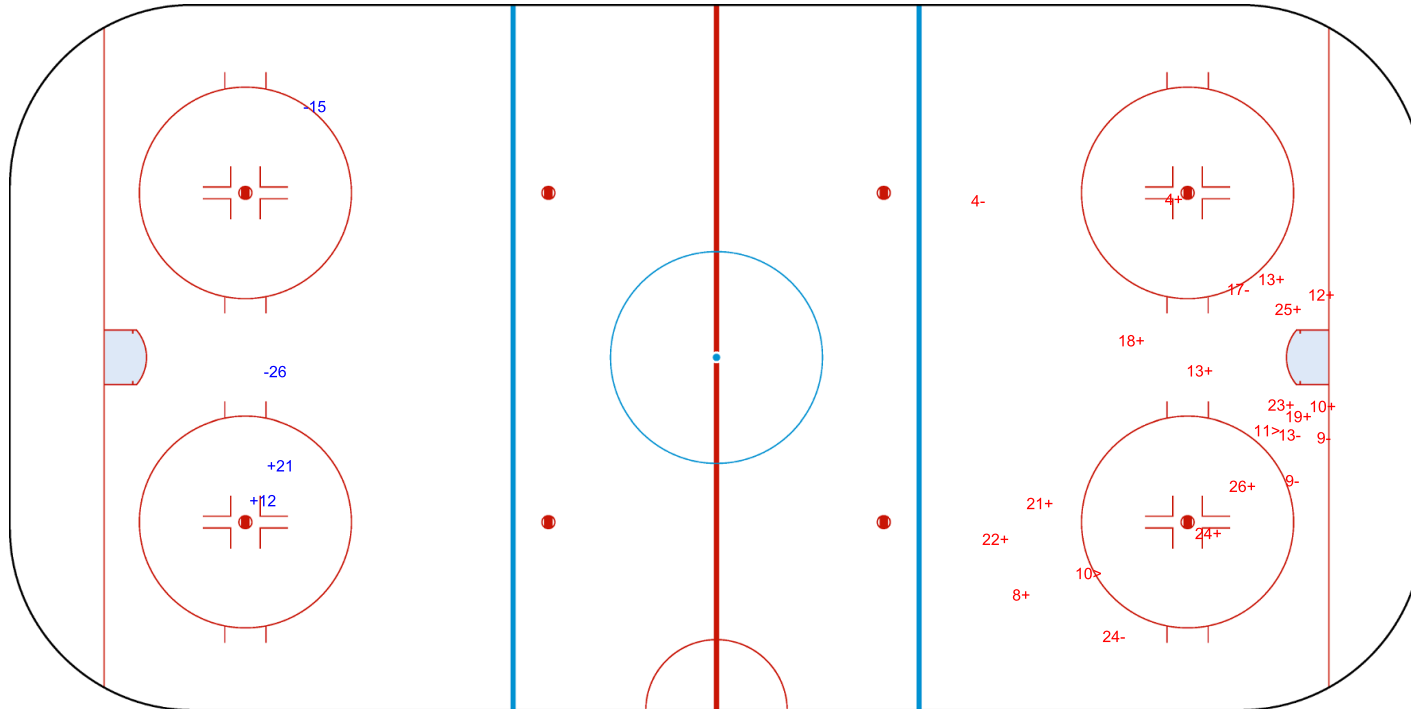

SHOT CHART
CAN - SUI

Shots by SUI
Goals (o): 0
SSP (<): 0
SSG (+): 2
SPG (-): 2

GK 30 of CAN

1st Period

Shots by CAN
Goals (o): 0
SSP (>): 2
SSG (+): 14
SPG (-): 6

GK 1 of SUI

Shots by CAN

Goals (o): 4 SSG (+): 21
SSP (<): 2 SPG (-): 11

GK 1 of SUI

SUI → 2nd Period ← CAN

Shots by SUI

Goals (o): 1 SSG (+): 3
SSP (>): 0 SPG (-): 2

GK 30 of CAN

Shots by SUI

Goals (o): 0

SSP (<): 2