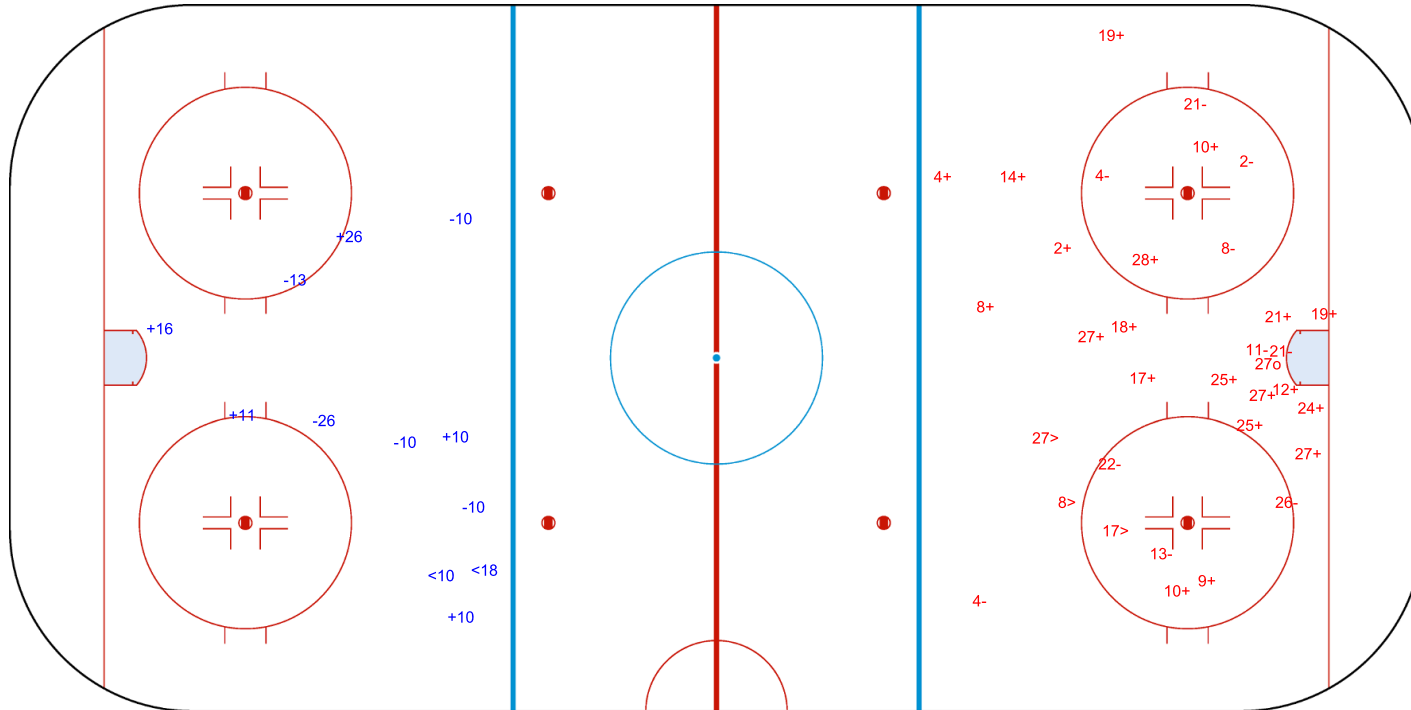

Shots by SUI

Goals (o): 0

SSP (<): 2

SSG (+): 5

SPG (-): 5

GK 30 of CAN

3rd Period

Shots by CAN

Goals (o): 1

SSP (>): 3

SSG (+): 20

SPG (-): 10

GK 1 of SUI

Legend:	
GK	Goalkeeper
SPG	Shots past goal
SSG	Shots saved by goalkeeper
SSP	Shots saved by player