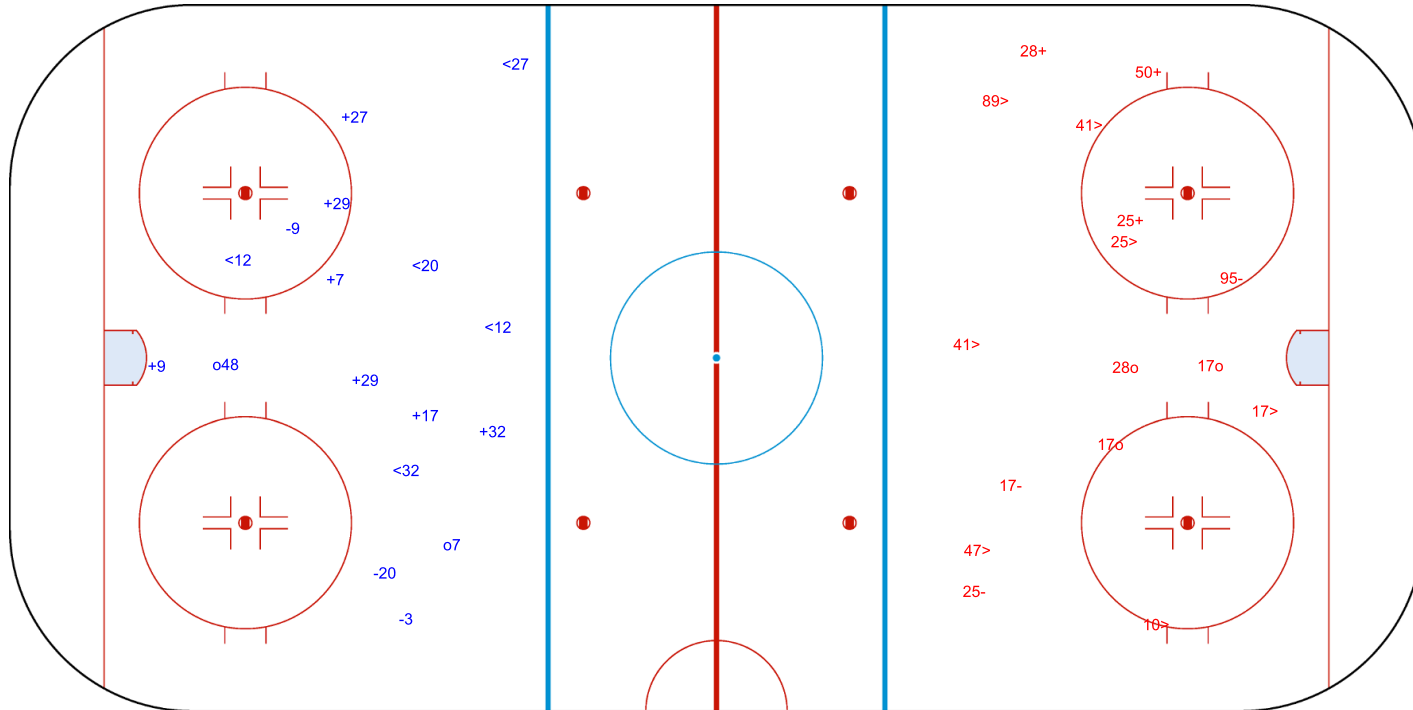

SHOT CHART
 DEN - SWE

Shots by DEN
 Goals (o): 0 SSG (+): 7
 SSP (-): 9 SPG (-): 4

GK 30 of SWE

SWE **Period: 1** **DEN**

Shots by SWE
 Goals (o): 0 SSG (+): 3
 SSP (>): 3 SPG (-): 3

GK 32 of DEN

Shots by SWE

Goals (o): 2 SSG (+): 7
SSP (<): 5 SPG (-): 3

GK 32 of DEN

DEN

Period: 2

SWE

Shots by DEN

Goals (o): 3 SSG (+): 3
SSP (>): 7 SPG (-): 3

GK 30 of SWE