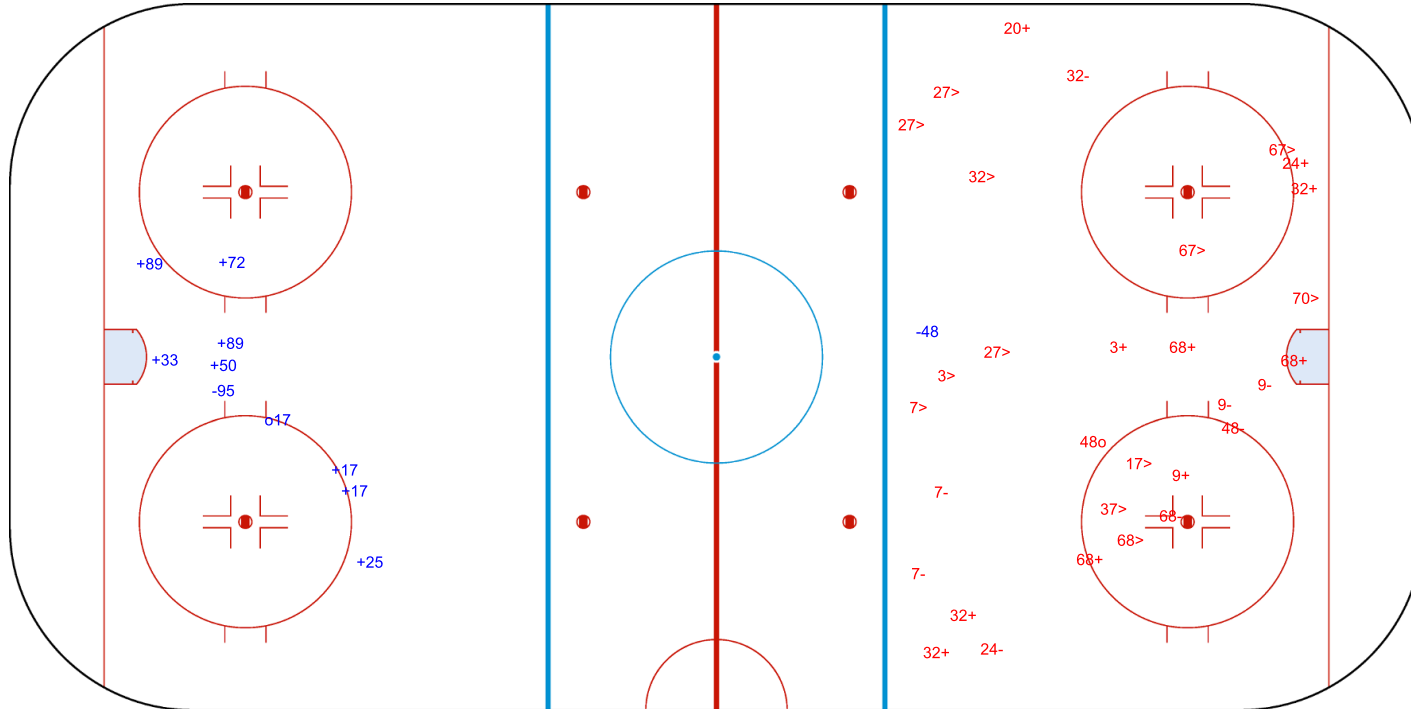

INTERNATIONAL
ICE HOCKEY
FEDERATION

Shots by DEN

Goals (o): 1

SSG (+): 8

SSP (-): 0

SPG (-): 2

o17

GK 30 of SWE

Period: 3

Shots by SWE

Goals (o): 1

SSG (+): 10

SSP (>): 12

SPG (-): 8

o48

GK 32 of DEN