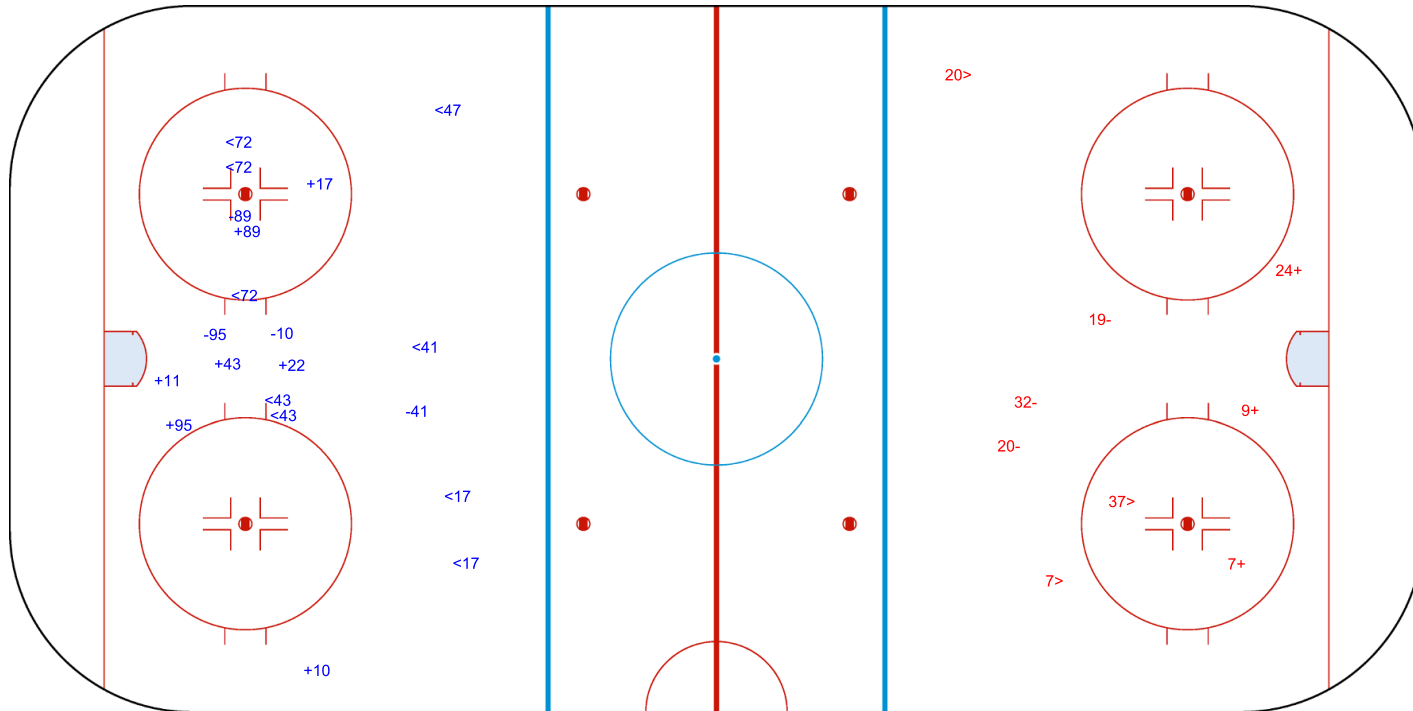

SHOT CHART
 DEN - SWE

Shots by DEN
 Goals (o): 0 SSG (+): 7
 SSP (-): 9 SPG (-): 4

GK 30 of SWE

SWE **Period: 1** **DEN**

Shots by SWE
 Goals (o): 0 SSG (+): 3
 SSP (>): 3 SPG (-): 3

GK 32 of DEN

Shots by SWE

Goals (o): 2 SSG (+): 7
SSP (<): 5 SPG (-): 3

GK 32 of DEN

DEN

Period: 2

SWE

Shots by DEN

Goals (o): 3 SSG (+): 3
SSP (>): 7 SPG (-): 3

GK 30 of SWE