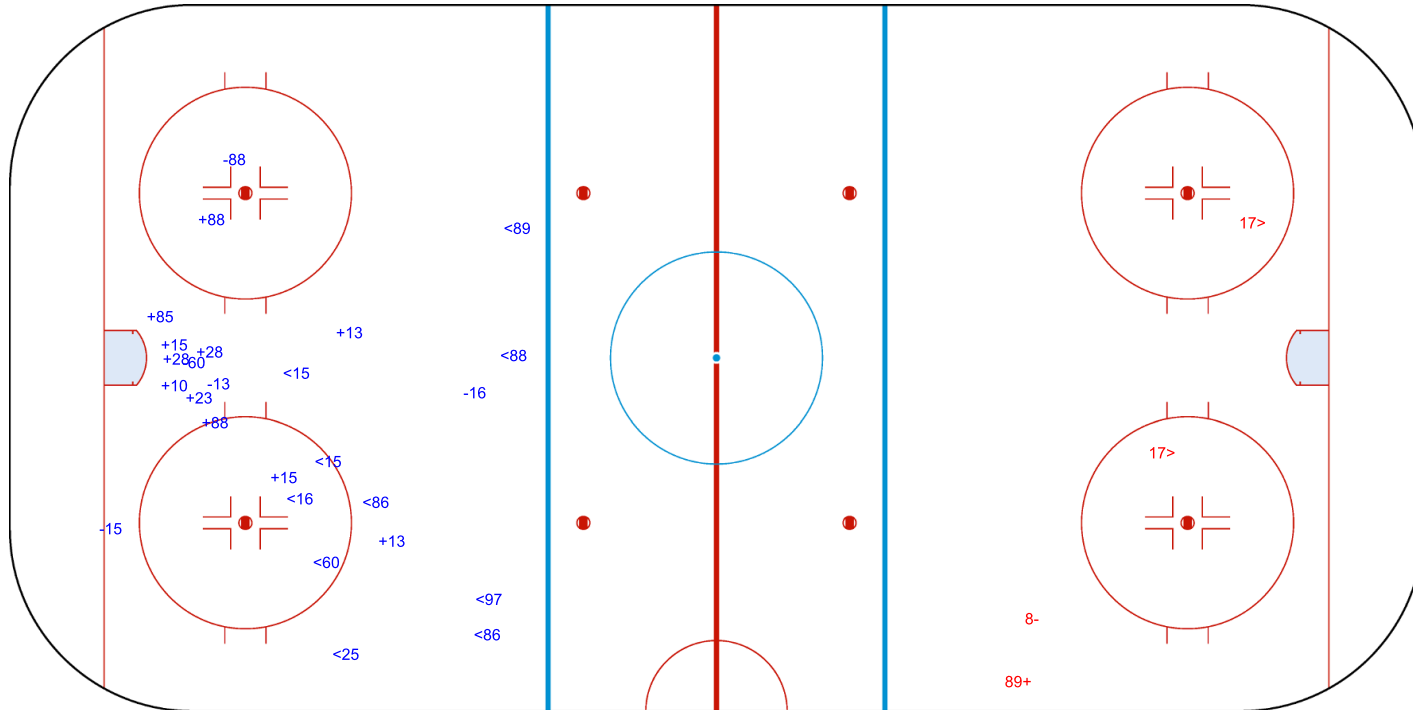

GK 32 of DEN

Period: 3

Shots by DEN
 Goals (o): 0
 SSP (>): 2
 SSG (+): 1
 SPG (-): 1

GK 20 of SUI

Legend:					
GK	Goalkeeper	SPG	Shots past goal	SSG	Shots saved by goalkeeper
		SSP	Shots saved by player		