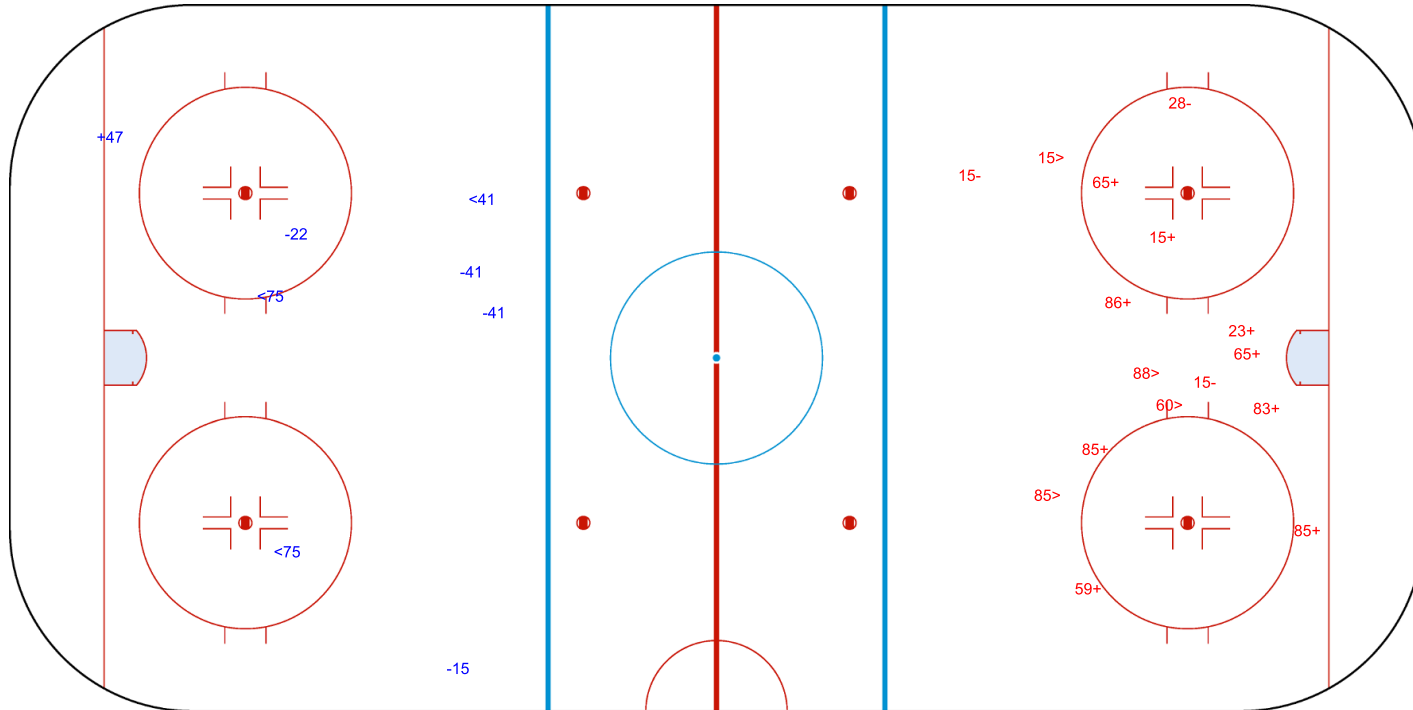

SHOT CHART
 DEN - SUI

Shots by SUI
 Goals (o): 1
 SSP (-): 6
 SSG (+): 9
 SPG (-): 6

o28

GK 32 of DEN

Period: 1

Shots by DEN
 Goals (o): 0
 SSP (>): 4
 SSG (+): 2
 SPG (-): 0

GK 20 of SUI

Shots by DEN

Goals (o): 0 SSG (+): 1
 SSP (<): 3 SPG (-): 4

GK 20 of SUI

Period: 2

Shots by SUI

Goals (o): 0 SSG (+): 9
 SSP (>): 4 SPG (-): 3

GK 32 of DEN

Shots by SUI
 Goals (o): 0
 SSP (<): 10
 SSG (+): 11
 SPG (-): 5

GK 32 of DEN

Period: 3

Shots by DEN
 Goals (o): 0
 SSP (>): 2
 SSG (+): 1
 SPG (-): 1

GK 20 of SUI

Legend:					
GK	Goalkeeper	SPG	Shots past goal	SSG	Shots saved by goalkeeper
		SSP	Shots saved by player		