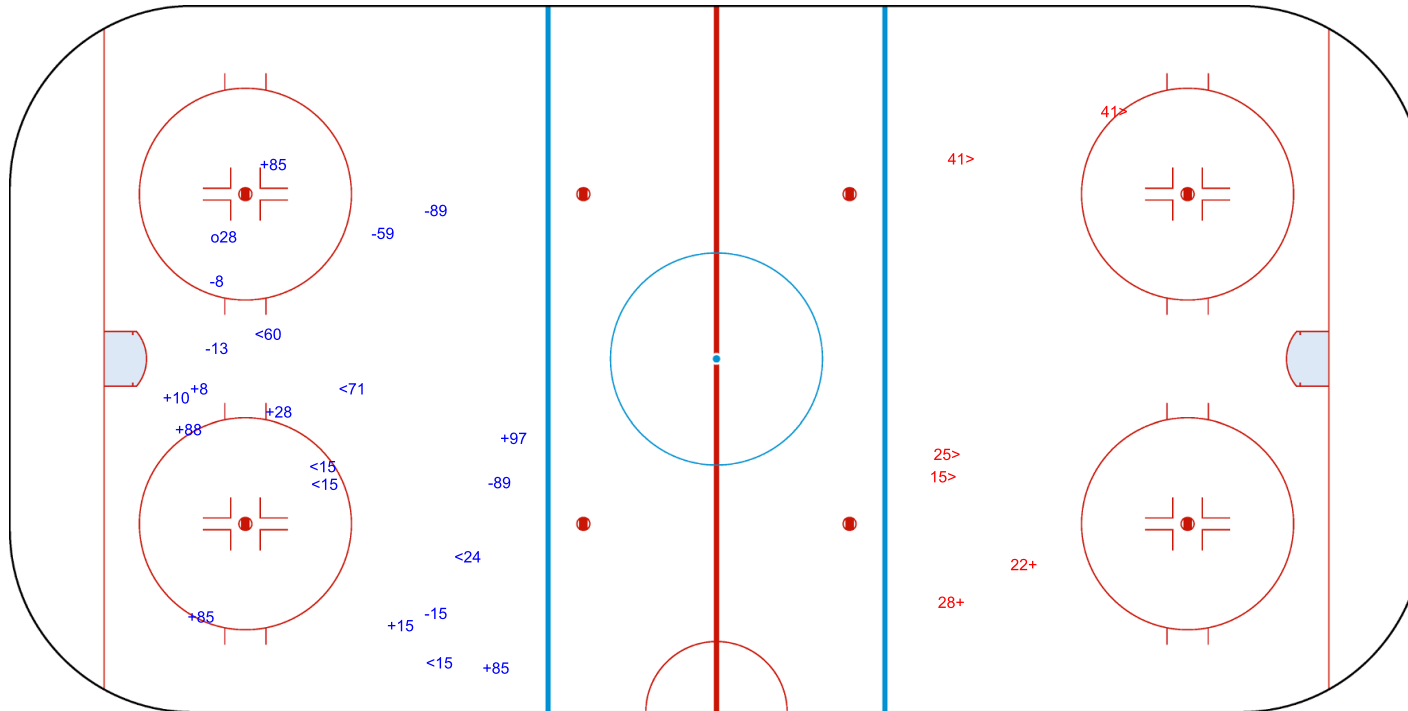

SHOT CHART
 DEN - SUI

Shots by SUI
 Goals (o): 1
 SSP (-): 6
 SSG (+): 9
 SPG (-): 6

o28

GK 32 of DEN

Period: 1

Shots by DEN
 Goals (o): 0
 SSP (>): 4
 SSG (+): 2
 SPG (-): 0

GK 20 of SUI

Shots by DEN

Goals (o): 0 SSG (+): 1
 SSP (<): 3 SPG (-): 4

GK 20 of SUI

Period: 2

Shots by SUI

Goals (o): 0 SSG (+): 9
 SSP (>): 4 SPG (-): 3

GK 32 of DEN

Shots by SUI
 Goals (o): 0
 SSP (<): 10
 SSG (+): 11
 SPG (-): 5