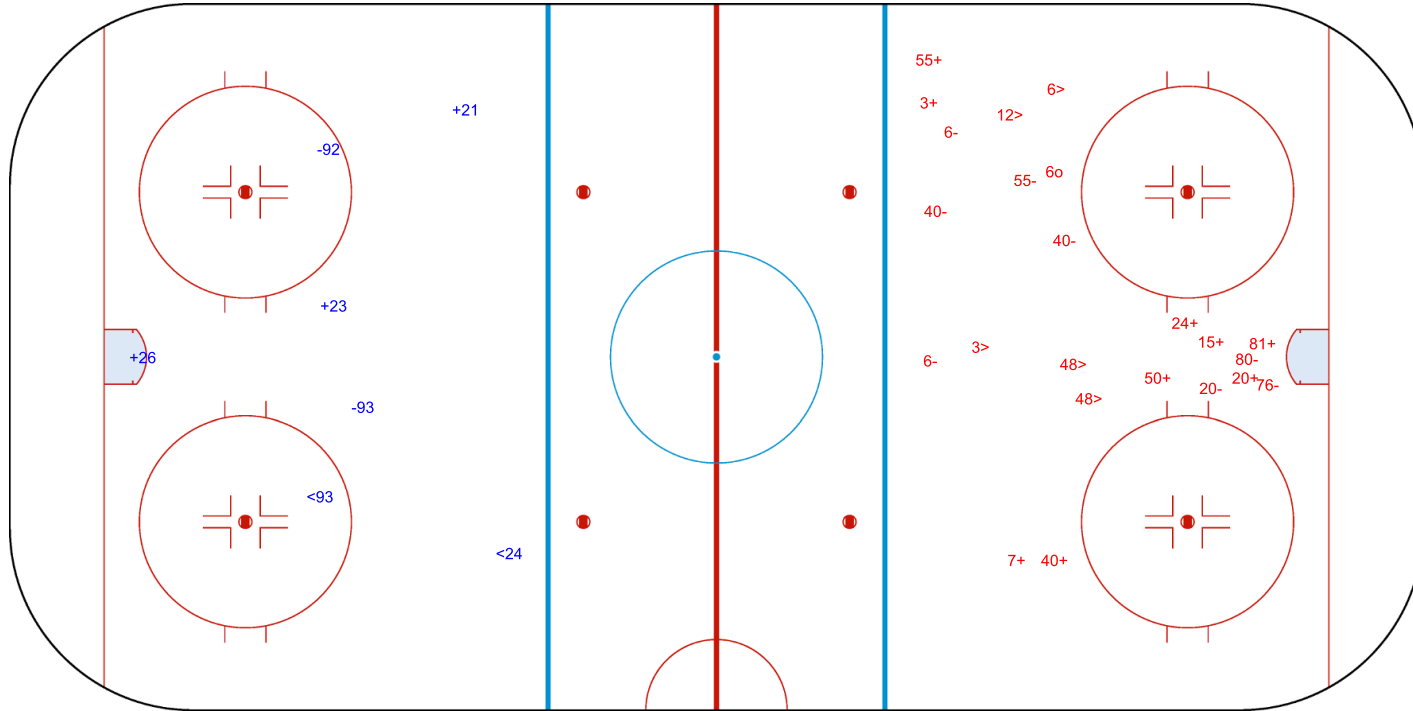

SHOT CHART  
FIN - ITA

Shots by FIN  
Goals (o): 2  
SSP (<): 8  
SSG (+): 14  
SPG (-): 7

GK 32 of ITA

ITA → Period: 1 ← FIN

Shots by ITA  
Goals (o): 0  
SSP (>): 3  
SSG (+): 4  
SPG (-): 0

GK 29 of FIN

Shots by ITA  
 Goals (o): 0    SSG (+): 3  
 SSP (<): 2    SPG (-): 2

GK 29 of FIN

**Period: 2**

Shots by FIN  
 Goals (o): 1    SSG (+): 9  
 SSP (>): 5    SPG (-): 8

GK 32 of ITA

Shots by FIN  
Goals (o): 0  
SSP (<): 6  
SSG (+): 10  
SPG (-): 1

ITA → Period: 3 ← FIN

Shots by ITA  
Goals (o): 0  
SSP (>): 7  
SSG (+): 4  
SPG (-): 1

GK 32 of ITA

GK 29 of FIN

**Legend:**  
**GK** Goalkeeper      **SPG** Shots past goal      **SSG** Shots saved by goalkeeper      **SSP** Shots saved by player