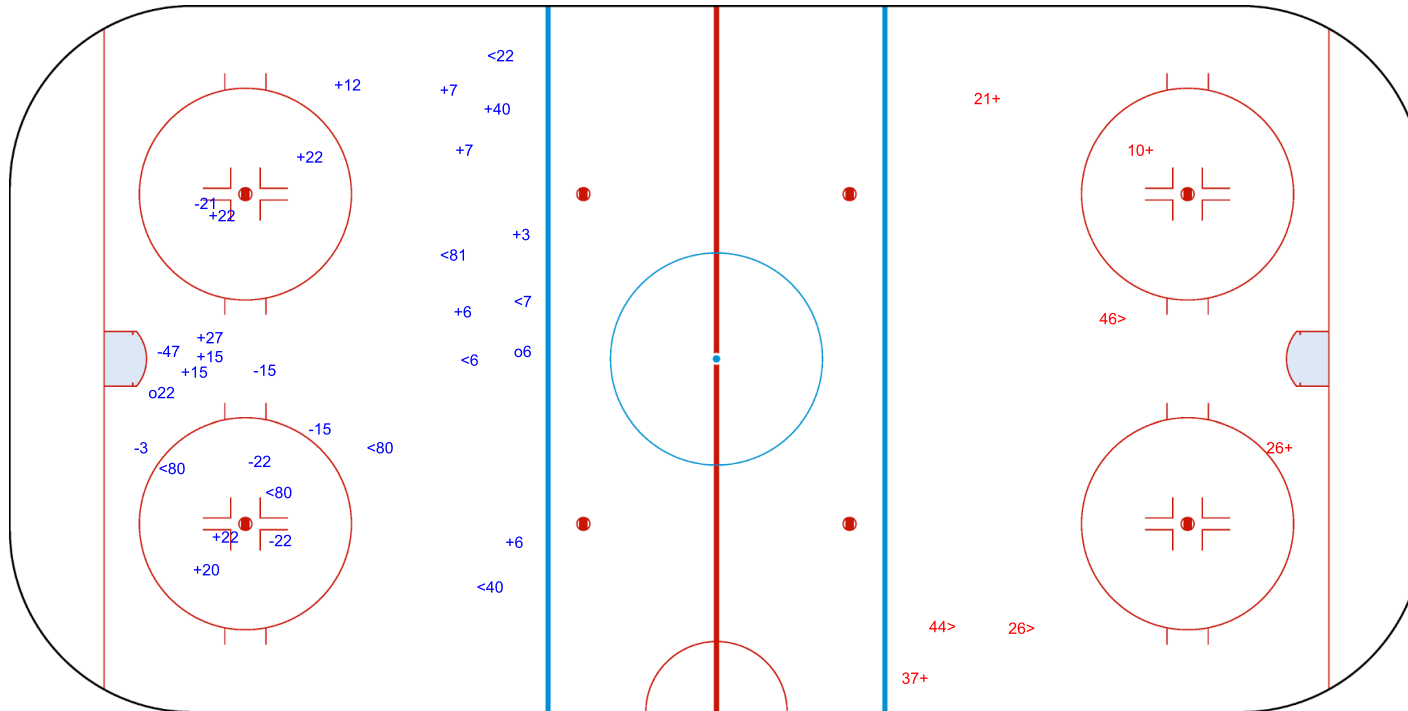

SHOT CHART  
FIN - ITA

Shots by FIN  
Goals (o): 2  
SSP (<): 8  
SSG (+): 14  
SPG (-): 7

GK 32 of ITA

ITA → Period: 1 ← FIN

Shots by ITA  
Goals (o): 0  
SSP (>): 3  
SSG (+): 4  
SPG (-): 0

GK 29 of FIN

Shots by ITA  
 Goals (o): 0    SSG (+): 3  
 SSP (<): 2    SPG (-): 2

GK 29 of FIN

**Period: 2**

Shots by FIN  
 Goals (o): 1    SSG (+): 9  
 SSP (>): 5    SPG (-): 8

GK 32 of ITA

Shots by FIN  
Goals (o): 0  
SSP (<): 6  
SSG (+): 10  
SPG (-): 1