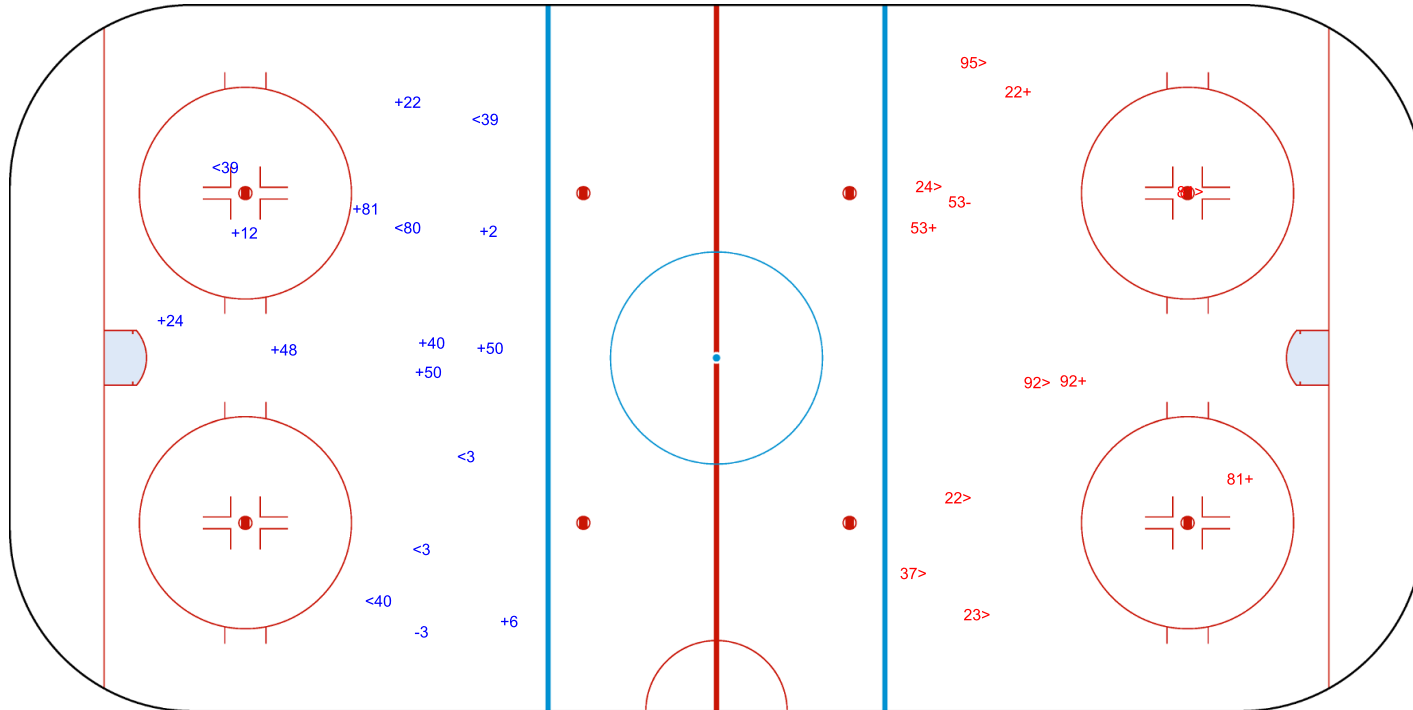

SHOT CHART  
FIN - ITA

Shots by FIN  
Goals (o): 2  
SSP (<): 8  
SSG (+): 14  
SPG (-): 7

GK 32 of ITA

ITA → Period: 1 ← FIN

Shots by ITA  
Goals (o): 0  
SSP (>): 3  
SSG (+): 4  
SPG (-): 0

GK 29 of FIN

Shots by ITA  
 Goals (o): 0    SSG (+): 3  
 SSP (<): 2    SPG (-): 2

GK 29 of FIN

**Period: 2**

Shots by FIN  
 Goals (o): 1    SSG (+): 9  
 SSP (>): 5    SPG (-): 8

GK 32 of ITA

Shots by FIN  
Goals (o): 0  
SSP (<): 6  
SSG (+): 10  
SPG (-): 1

ITA → Period: 3 ← FIN

Shots by ITA  
Goals (o): 0  
SSP (>): 7  
SSG (+): 4  
SPG (-): 1

GK 32 of ITA

GK 29 of FIN

**Legend:**  
**GK** Goalkeeper      **SPG** Shots past goal      **SSG** Shots saved by goalkeeper      **SSP** Shots saved by player