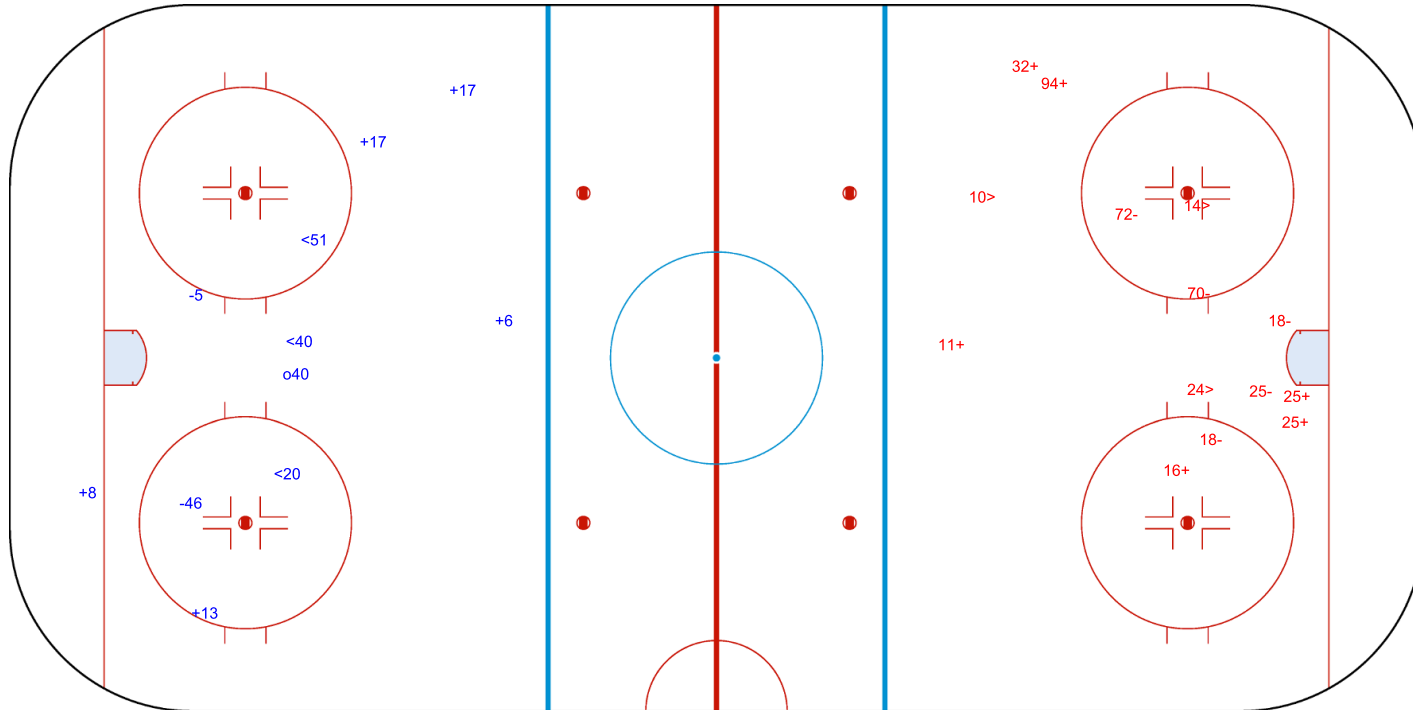

SHOT CHART  
LAT - NOR

Shots by LAT  
Goals (o): 2  
SSP (<): 4  
SSG (+): 9  
SPG (-): 13

GK 33 of NOR

Period: 1

Shots by NOR  
Goals (o): 1  
SSP (>): 6  
SSG (+): 4  
SPG (-): 1

GK 80 of LAT

Shots by NOR

Goals (o): 1    SSG (+): 5  
SSP (<): 3    SPG (-): 2

GK 80 of LAT

Period: 2

Shots by LAT

Goals (o): 0    SSG (+): 6  
SSP (>): 3    SPG (-): 5

GK 33 of NOR

Shots by LAT

Goals (o): 1    SSG (+): 3  
SSP (<): 4    SPG (-): 2

o94

GK 33 of NOR

NOR

Period: 3

LAT

Shots by NOR

Goals (o): 1    SSG (+): 8  
SSP (>): 3    SPG (-): 3

o20