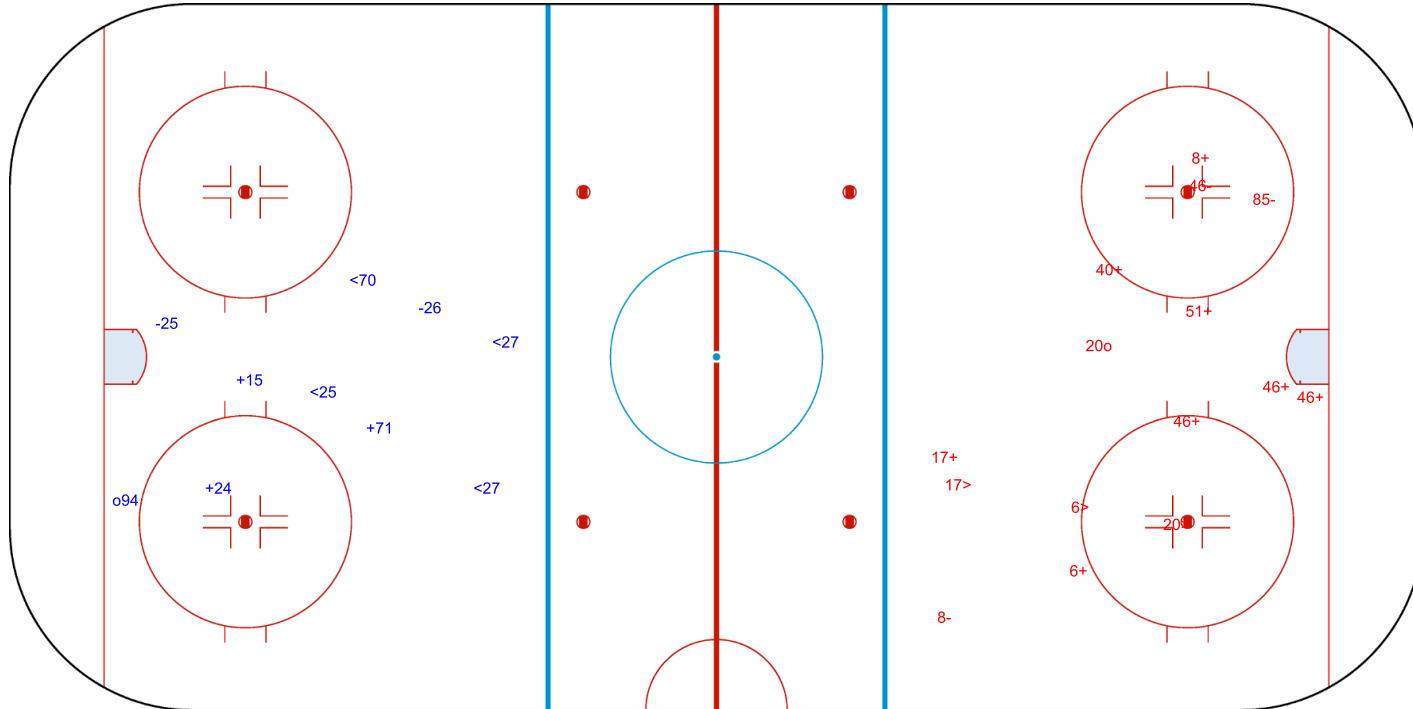

Goals (o): 1    SSG (+): 5  
SSP (<): 3    SPG (-): 2

GK 80 of LAT

Period: 2

Shots by LAT

Goals (o): 0    SSG (+): 6  
SSP (>): 3    SPG (-): 5

GK 33 of NOR

Shots by LAT

Goals (o): 1    SSG (+): 3  
SSP (<): 4    SPG (-): 2

o94

GK 33 of NOR

NOR

Period: 3

LAT

Shots by NOR

Goals (o): 1    SSG (+): 8  
SSP (>): 3    SPG (-): 3

o20

GK 80 of LAT

Shots by LAT  
 Goals (o): 0    SSG (+): 3  
 SSP (-): 1    SPG (-): 1

GK 33 of NOR

**NOR** →    **Overtime**    ← **LAT**

Shots by NOR  
 Goals (o): 0    SSG (+): 1  
 SSP (>): 0    SPG (-): 1