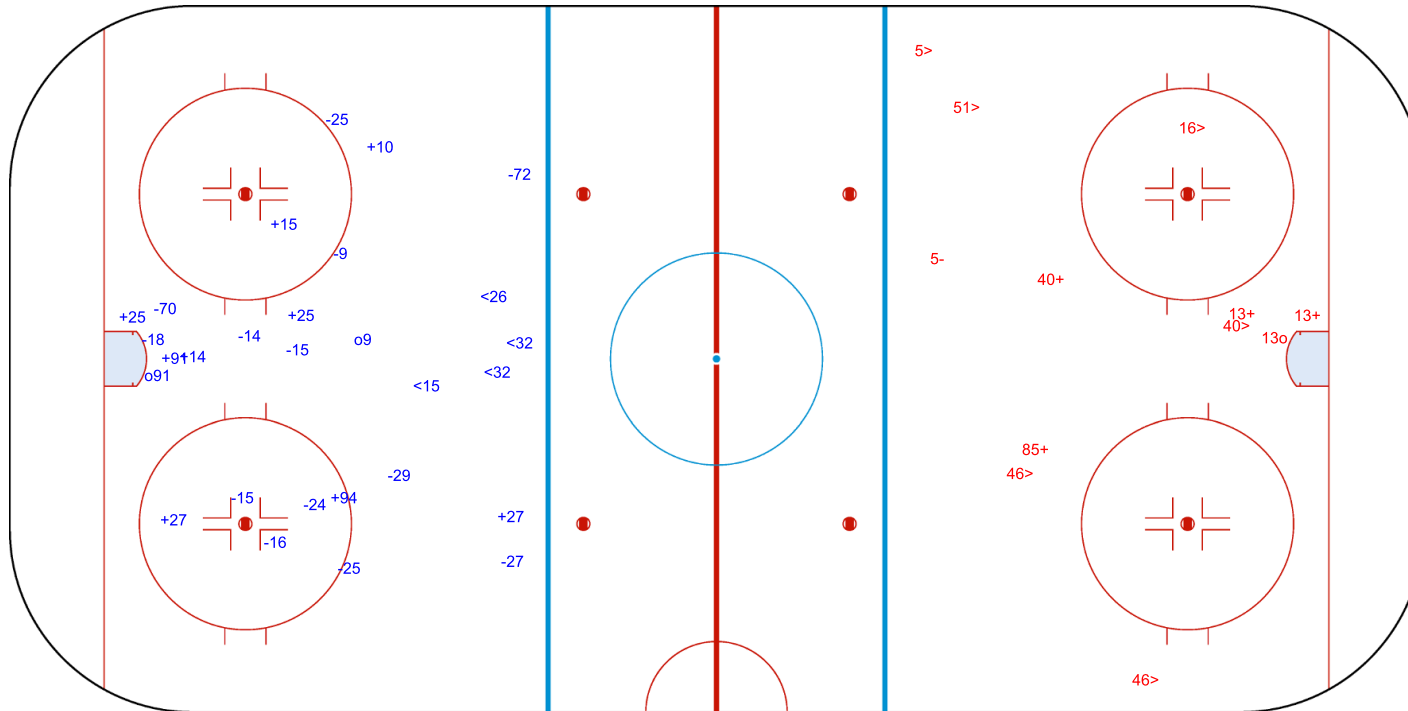

SHOT CHART  
LAT - NOR

Shots by LAT  
Goals (o): 2  
SSP (<): 4  
SSG (+): 9  
SPG (-): 13

GK 33 of NOR

Period: 1

Shots by NOR  
Goals (o): 1  
SSP (>): 6  
SSG (+): 4  
SPG (-): 1

GK 80 of LAT

Shots by NOR

Goals (o): 1    SSG (+): 5  
SSP (<): 3    SPG (-): 2

GK 80 of LAT

Period: 2

Shots by LAT

Goals (o): 0    SSG (+): 6  
SSP (>): 3    SPG (-): 5

GK 33 of NOR

Shots by LAT

Goals (o): 1    SSG (+): 3  
SSP (<): 4    SPG (-): 2

o94

GK 33 of NOR

NOR

Period: 3

LAT

Shots by NOR

Goals (o): 1    SSG (+): 8  
SSP (>): 3    SPG (-): 3

o20