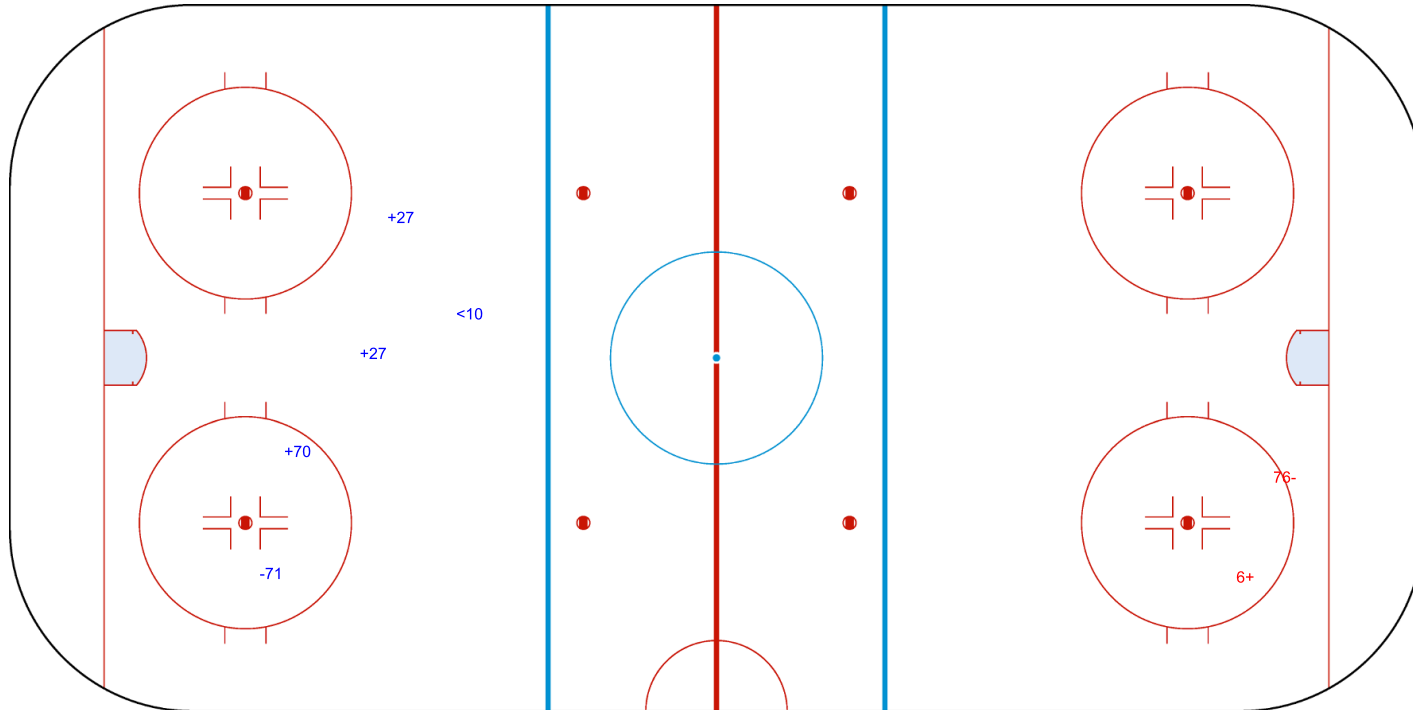

o94

GK 33 of NOR

NOR

Period: 3

LAT

Shots by NOR

Goals (o): 1    SSG (+): 8  
SSP (>): 3    SPG (-): 3

o20

GK 80 of LAT

Shots by LAT  
 Goals (o): 0    SSG (+): 3  
 SSP (-): 1    SPG (-): 1

GK 33 of NOR

**NOR** →    **Overtime**    ← **LAT**

Shots by NOR  
 Goals (o): 0    SSG (+): 1  
 SSP (>): 0    SPG (-): 1

GK 80 of LAT

**Legend:**  
**GK**    Goalkeeper                      **SPG**    Shots past goal                      **SSG**    Shots saved by goalkeeper                      **SSP**    Shots saved by player