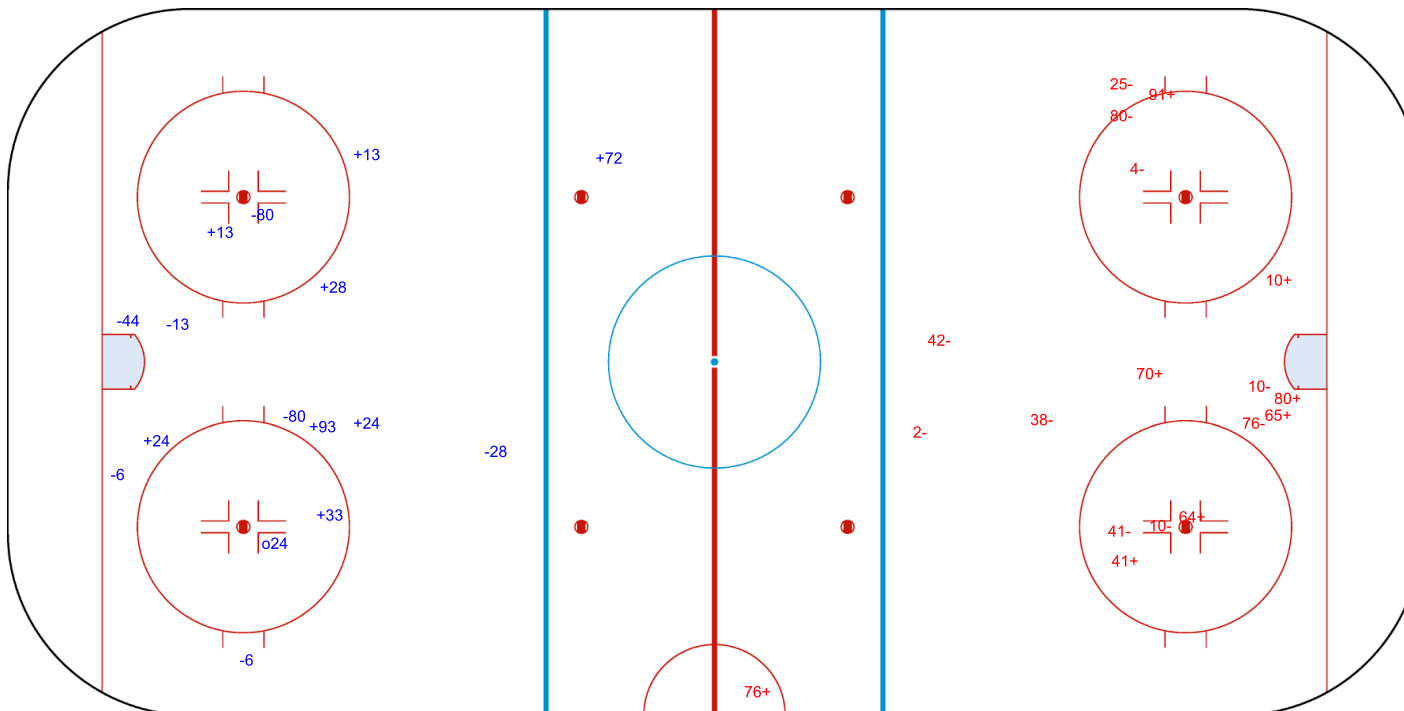

SHOT CHART
FIN - CAN

Shots by FIN
Goals (o): 0
SSP (<): 0
SSG (+): 7
SPG (-): 6

GK 60 of CAN

1st Period

Shots by CAN
Goals (o): 0
SSP (>): 2
SSG (+): 9
SPG (-): 4

GK 45 of FIN

Shots by CAN

Goals (o): 1 SSG (+): 8

SSP (<): 0 SPG (-): 7

o24

GK 45 of FIN

FIN → 2nd Period ← CAN

Shots by FIN

Goals (o): 0 SSG (+): 8

SSP (>): 0 SPG (-): 10

GK 60 of CAN