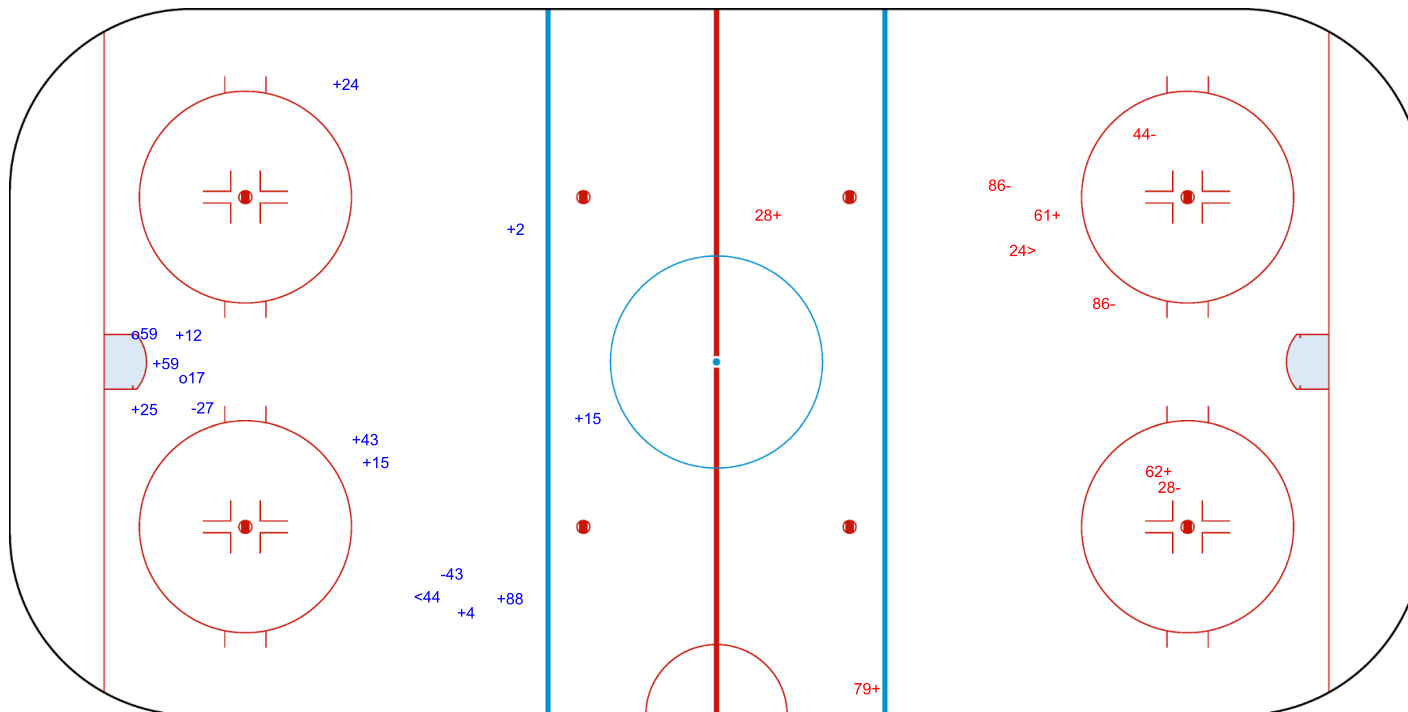

SHOT CHART
SUI - USA

Shots by USA
Goals (o): 2 SSG (+): 10
SSP (<): 1 SPG (-): 2

GK 63 of SUI

SUI → 1st Period ← USA

Shots by SUI
Goals (o): 0 SSG (+): 4
SSP (>): 1 SPG (-): 4

GK 1 of USA

Shots by SUI
Goals (o): 0
SSP (<): 3

SSG (+): 17
SPG (-): 12

GK 1 of USA

USA → 2nd Period ← SUI

Shots by USA
Goals (o): 0
SSP (>): 2

SSG (+): 6
SPG (-): 3

GK 63 of SUI

Shots by USA

Goals (o): 1 SSG (+): 3
SSP (<): 2 SPG (-): 10