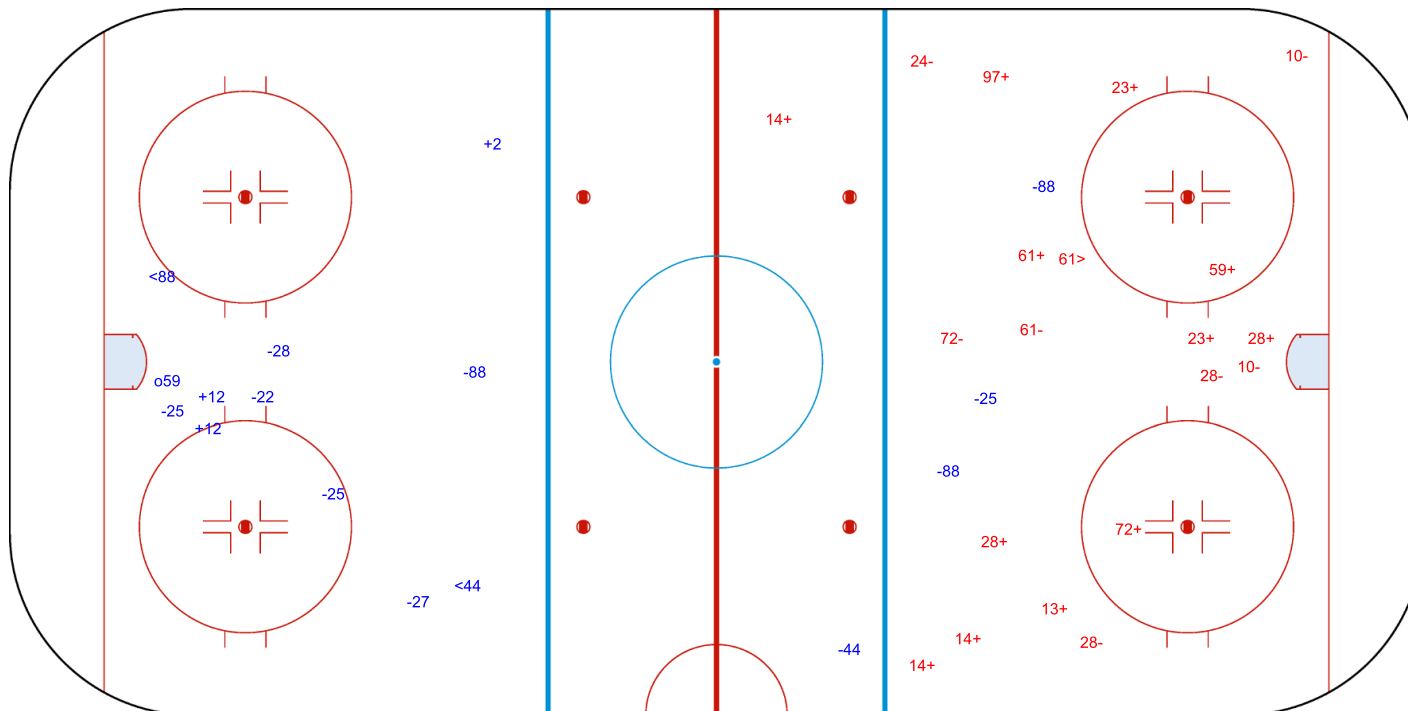

GK 63 of SUI

SUI → 3rd Period ← USA

Shots by SUI

Goals (o): 0 SSG (+): 12
SSP (>): 1 SPG (-): 7

GK 1 of USA

Legend:	
GK	Goalkeeper
SPG	Shots past goal
SSG	Shots saved by goalkeeper
SSP	Shots saved by player