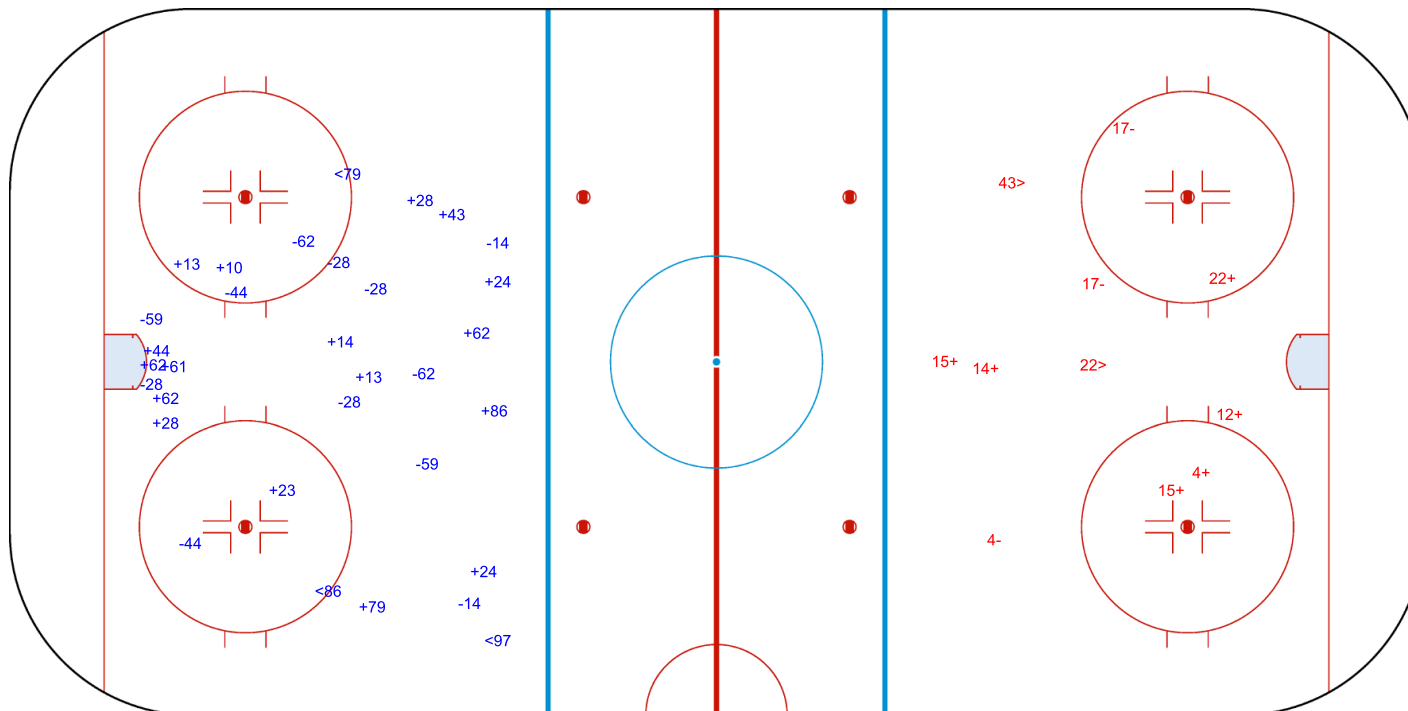

SHOT CHART
SUI - USA

Shots by USA
Goals (o): 2 SSG (+): 10
SSP (<): 1 SPG (-): 2

GK 63 of SUI

SUI → 1st Period ← USA

Shots by SUI
Goals (o): 0 SSG (+): 4
SSP (>): 1 SPG (-): 4

GK 1 of USA

Shots by SUI
Goals (o): 0
SSP (<): 3

SSG (+): 17
SPG (-): 12

GK 1 of USA

USA → 2nd Period ← SUI

Shots by USA
Goals (o): 0
SSP (>): 2

SSG (+): 6
SPG (-): 3

GK 63 of SUI

Shots by USA

Goals (o): 1 SSG (+): 3
SSP (<): 2 SPG (-): 10