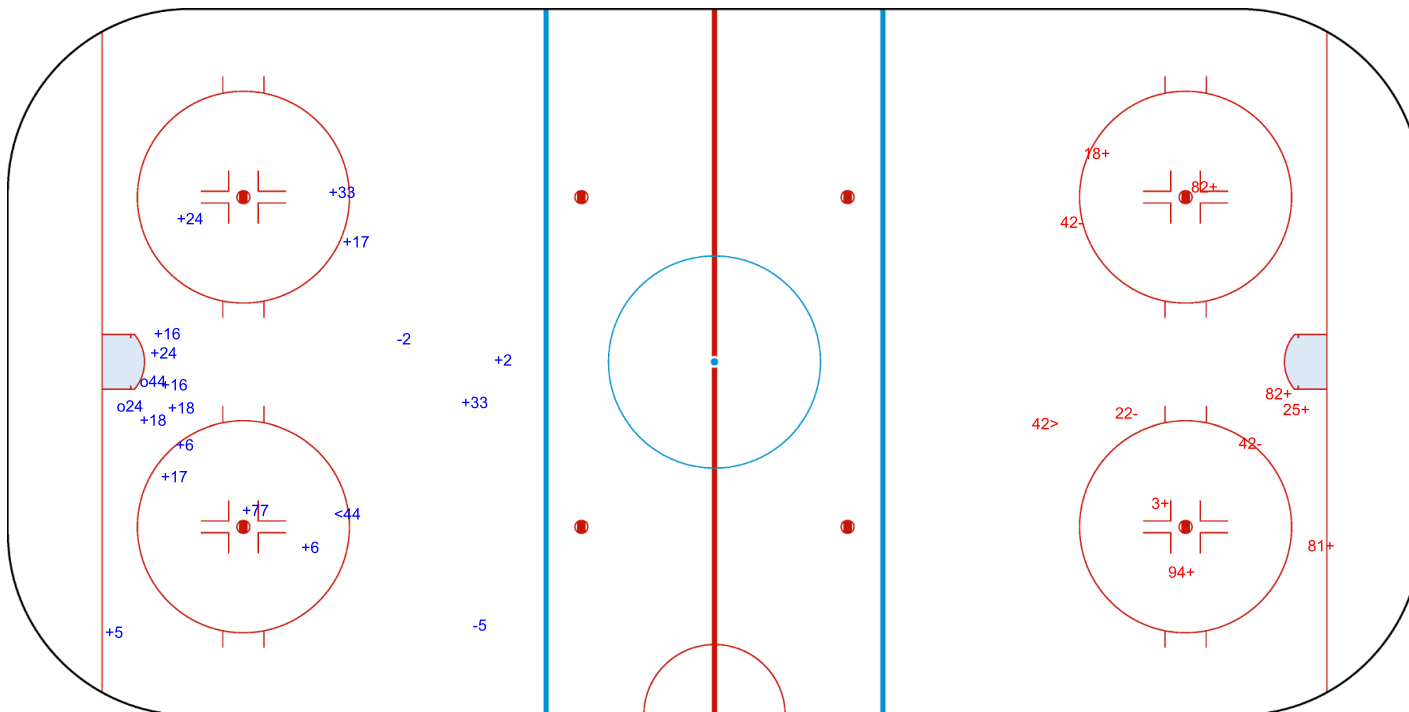

SHOT CHART
CAN - FRA

Shots by CAN
Goals (o): 2 SSG (+): 15
SSP (<): 1 SPG (-): 2

GK 37 of FRA

FRA → 1st Period ← CAN

Shots by FRA
Goals (o): 0 SSG (+): 7
SSP (>): 1 SPG (-): 3

GK 60 of CAN

Shots by FRA

Goals (o): 0 SSG (+): 6

SSP (<): 0 SPG (-): 2

GK 60 of CAN

2nd Period

Shots by CAN

Goals (o): 2 SSG (+): 13

SSP (>): 2 SPG (-): 8

GK 37 of FRA

Shots by CAN