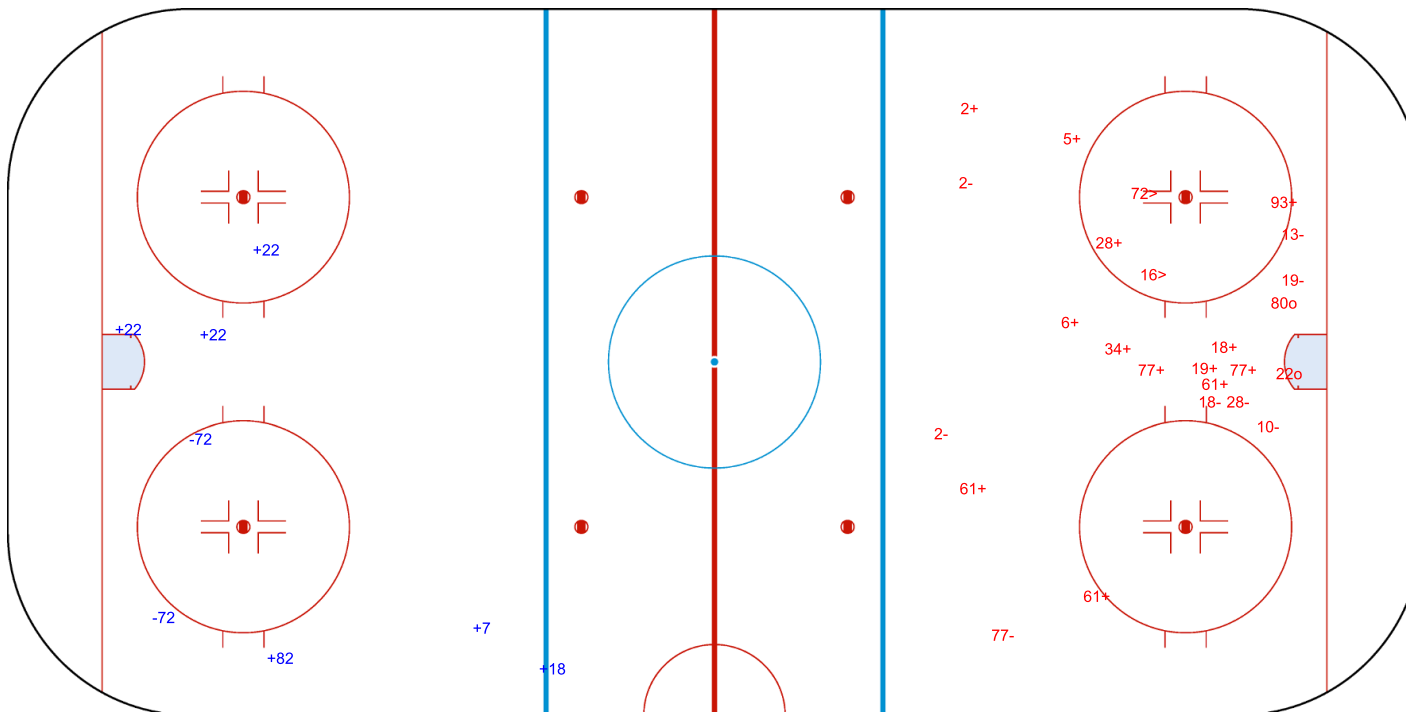

SHOT CHART
CAN - FRA

Shots by CAN
Goals (o): 2 SSG (+): 15
SSP (<): 1 SPG (-): 2

GK 37 of FRA

FRA → 1st Period ← CAN

Shots by FRA
Goals (o): 0 SSG (+): 7
SSP (>): 1 SPG (-): 3

GK 60 of CAN

Shots by FRA

Goals (o): 0 SSG (+): 6

SSP (<): 0 SPG (-): 2

GK 60 of CAN

2nd Period

Shots by CAN

Goals (o): 2 SSG (+): 13

SSP (>): 2 SPG (-): 8

GK 37 of FRA

Shots by CAN