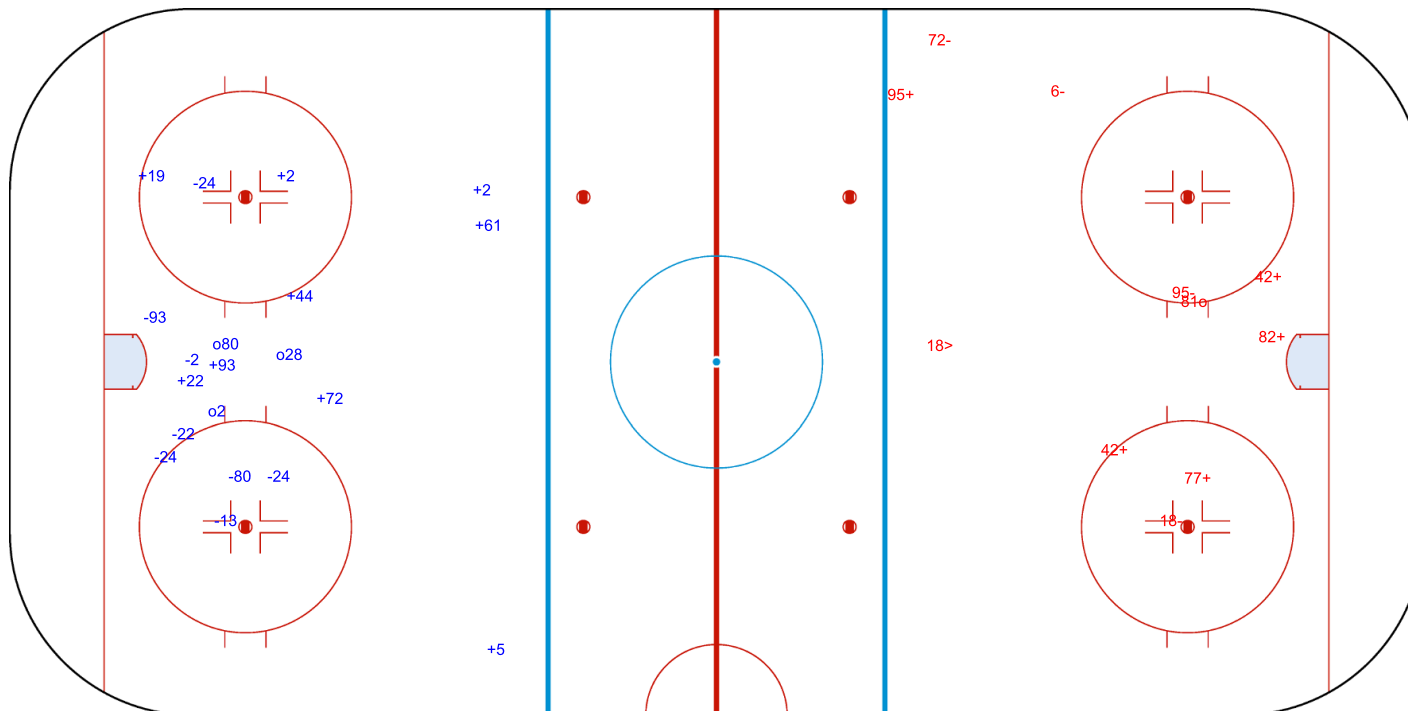

Goals (o): 3 SSG (+): 9

SSP (-): 0 SPG (-): 8

GK 37 of FRA

FRA → 3rd Period ← CAN

Shots by FRA

Goals (o): 1 SSG (+): 5

SSP (>): 1 SPG (-): 4

GK 60 of CAN