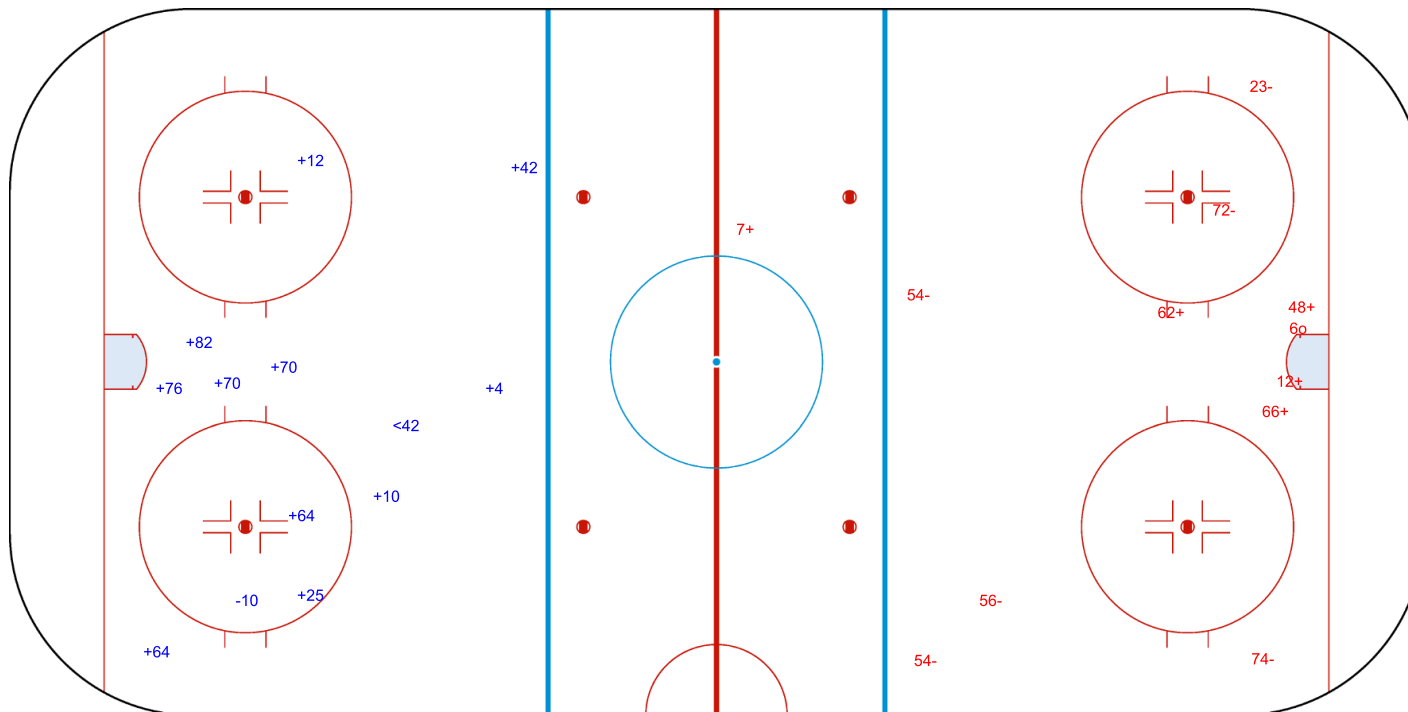

SHOT CHART

FIN - SWE

1st Period

Shots by FIN  
Goals (o): 0  
SSP (<): 1  
SSG (+): 11  
SPG (-): 1

Shots by SWE  
Goals (o): 1  
SSP (>): 0  
SSG (+): 5  
SPG (-): 6

GK 45 of SWE

GK 29 of FIN

Shots by SWE

Goals (o): 0    SSG (+): 8  
SSP (<): 1    SPG (-): 14

GK 29 of FIN

FIN → 2nd Period ← SWE

Shots by FIN

Goals (o): 2    SSG (+): 8  
SSP (>): 1    SPG (-): 8

GK 45 of SWE

Shots by FIN

Goals (o): 0