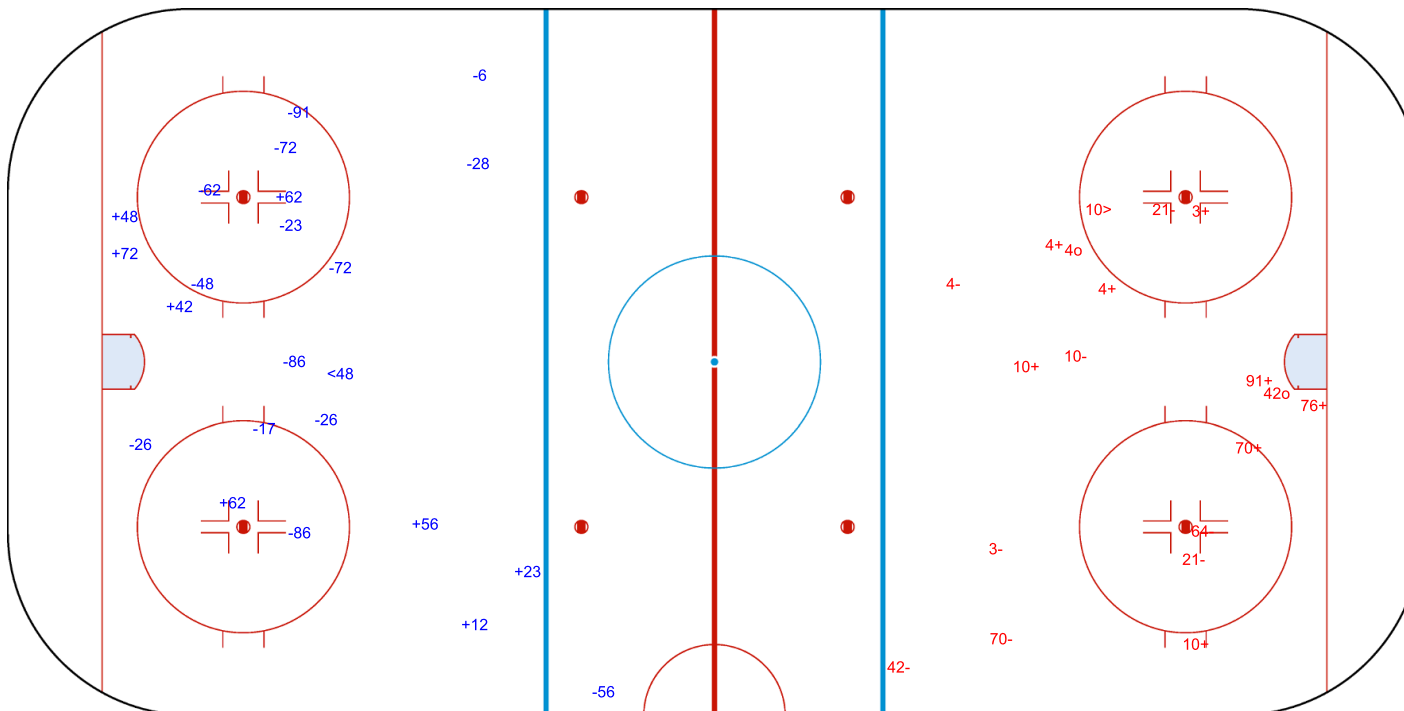

Goals (o): 0    SSG (+): 8  
SSP (<): 1    SPG (-): 14

GK 29 of FIN

FIN → 2nd Period ← SWE

Shots by FIN

Goals (o): 2    SSG (+): 8  
SSP (>): 1    SPG (-): 8

GK 45 of SWE

Shots by FIN

Goals (o): 0