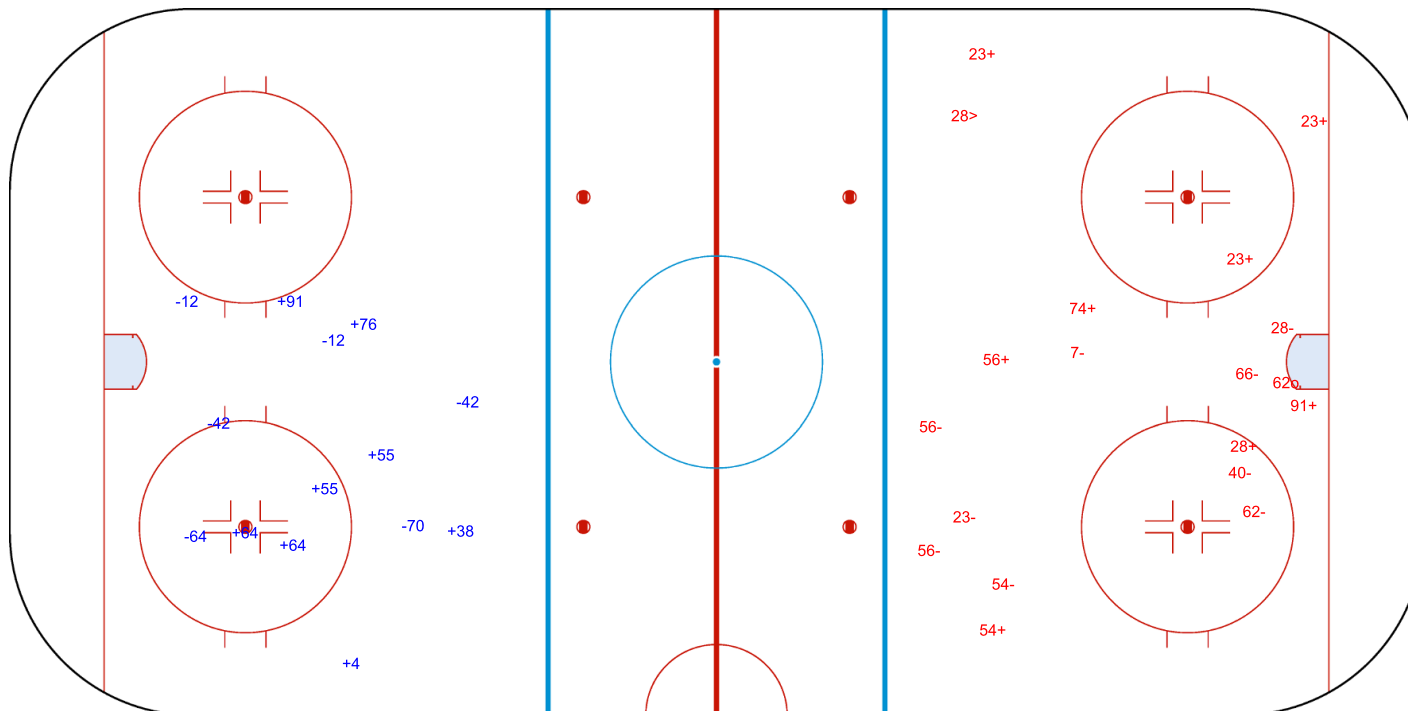

Shots by FIN

Goals (o): 0

SSP (<): 0

SSG (+): 8

SPG (-): 6

GK 45 of SWE

3rd Period

Shots by SWE

Goals (o): 1

SSP (>): 1

SSG (+): 8

SPG (-): 9

GK 29 of FIN