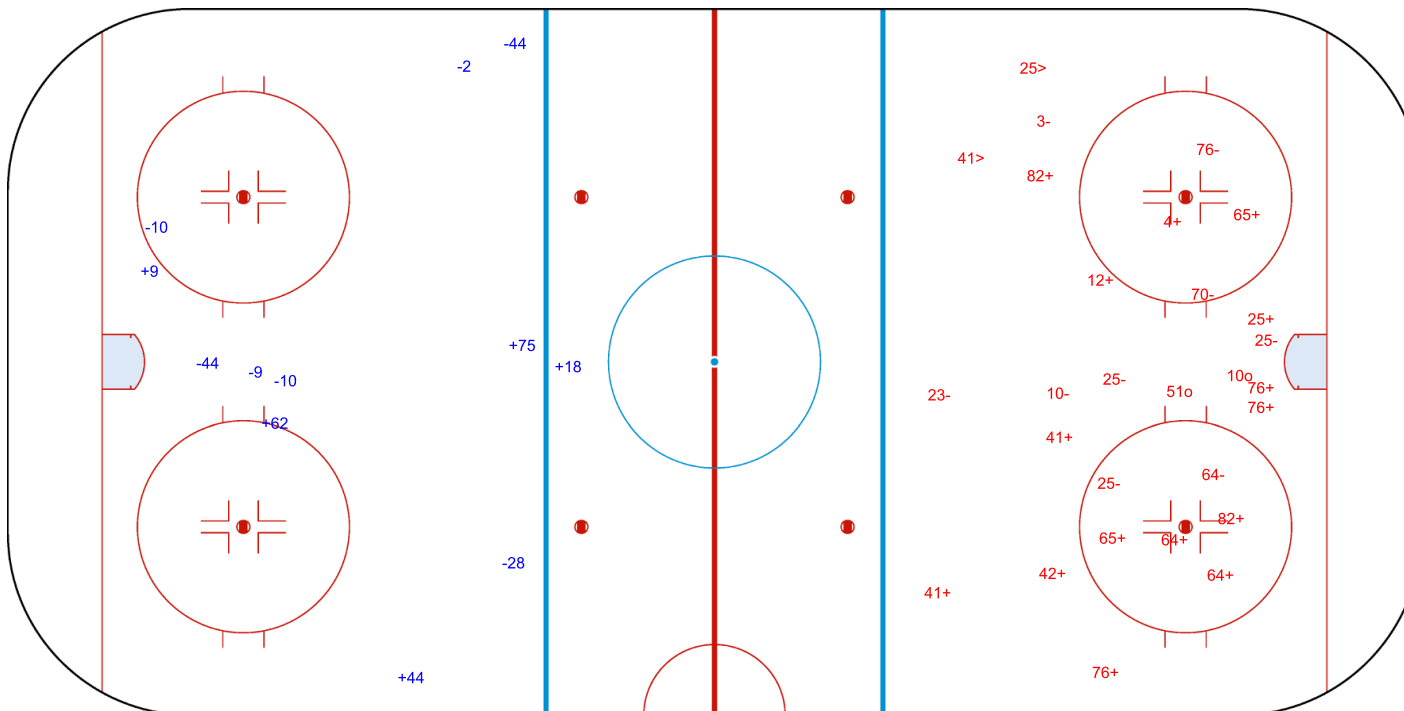

SHOT CHART

GBR - FIN

1st Period

Shots by FIN
Goals (o): 2
SSP (<): 3
SSG (+): 12
SPG (-): 13

Shots by GBR
Goals (o): 0
SSP (>): 1
SSG (+): 4
SPG (-): 2

GK 33 of GBR

GK 45 of FIN

Shots by GBR

Goals (o): 0 SSG (+): 5
SSP (<): 0 SPG (-): 7

GK 45 of FIN

FIN → 2nd Period ← GBR

Shots by FIN

Goals (o): 2 SSG (+): 15
SSP (>): 2 SPG (-): 9

GK 33 of GBR

Shots by FIN
Goals (o): 2
SSP (<): 4
SSG (+): 9
SPG (-): 15