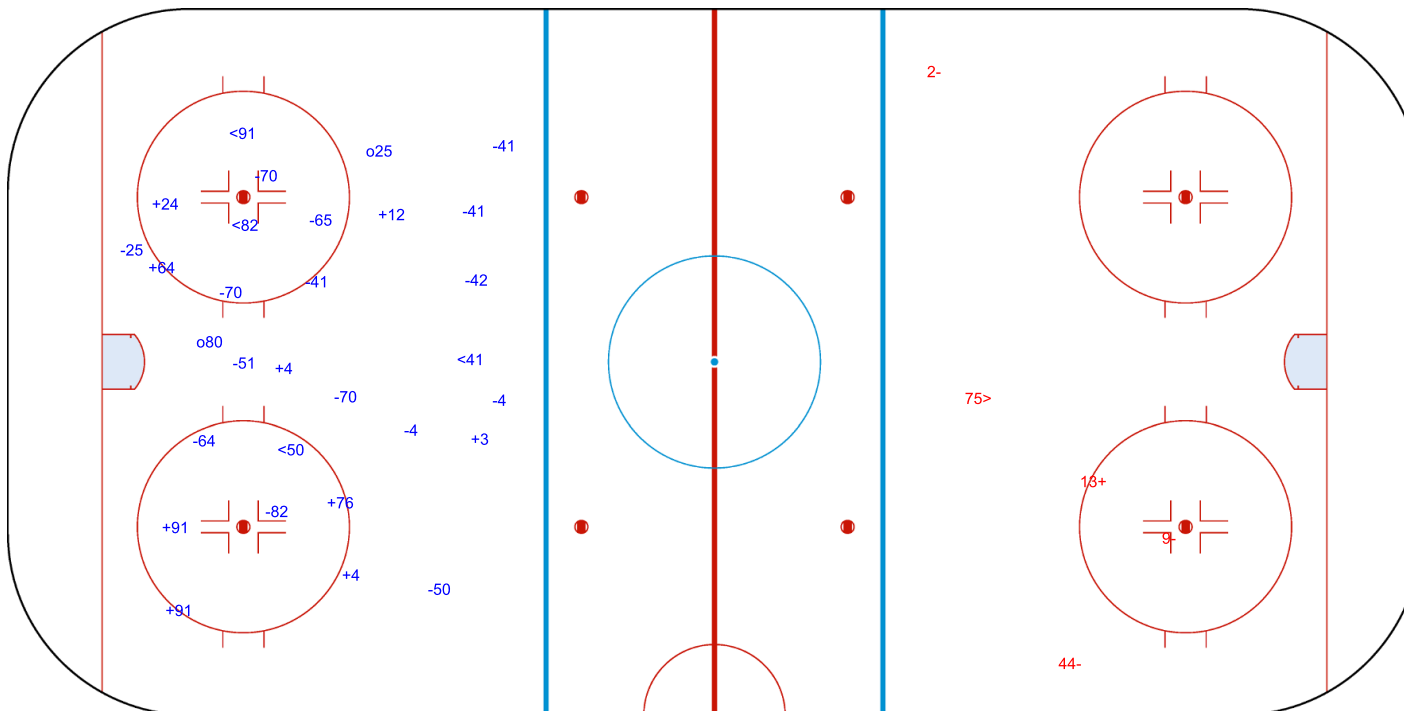

Shots by FIN
Goals (o): 2
SSP (<): 4
SSG (+): 9
SPG (-): 15

GK 33 of GBR

GBR → 3rd Period ← FIN

Shots by GBR
Goals (o): 0
SSP (>): 1
SSG (+): 1
SPG (-): 3

GK 45 of FIN

Legend:	
GK	Goalkeeper
SPG	Shots past goal
SSG	Shots saved by goalkeeper
SSP	Shots saved by player