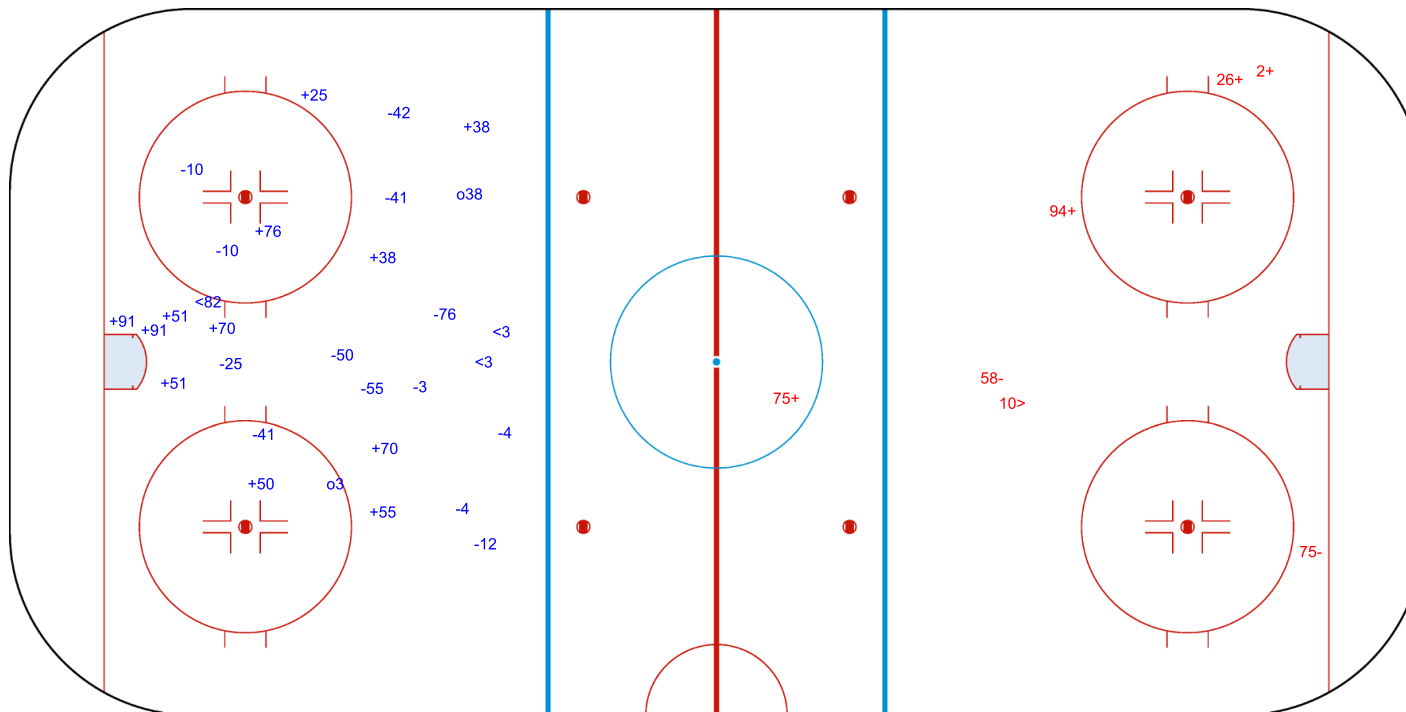

SHOT CHART

GBR - FIN

1st Period

Shots by FIN
Goals (o): 2
SSP (<): 3
SSG (+): 12
SPG (-): 13

Shots by GBR
Goals (o): 0
SSP (>): 1
SSG (+): 4
SPG (-): 2

GK 33 of GBR

GK 45 of FIN

Shots by GBR

Goals (o): 0 SSG (+): 5
SSP (<): 0 SPG (-): 7

GK 45 of FIN

FIN → 2nd Period ← GBR

Shots by FIN

Goals (o): 2 SSG (+): 15
SSP (>): 2 SPG (-): 9

GK 33 of GBR

Shots by FIN
Goals (o): 2
SSP (<): 4
SSG (+): 9
SPG (-): 15