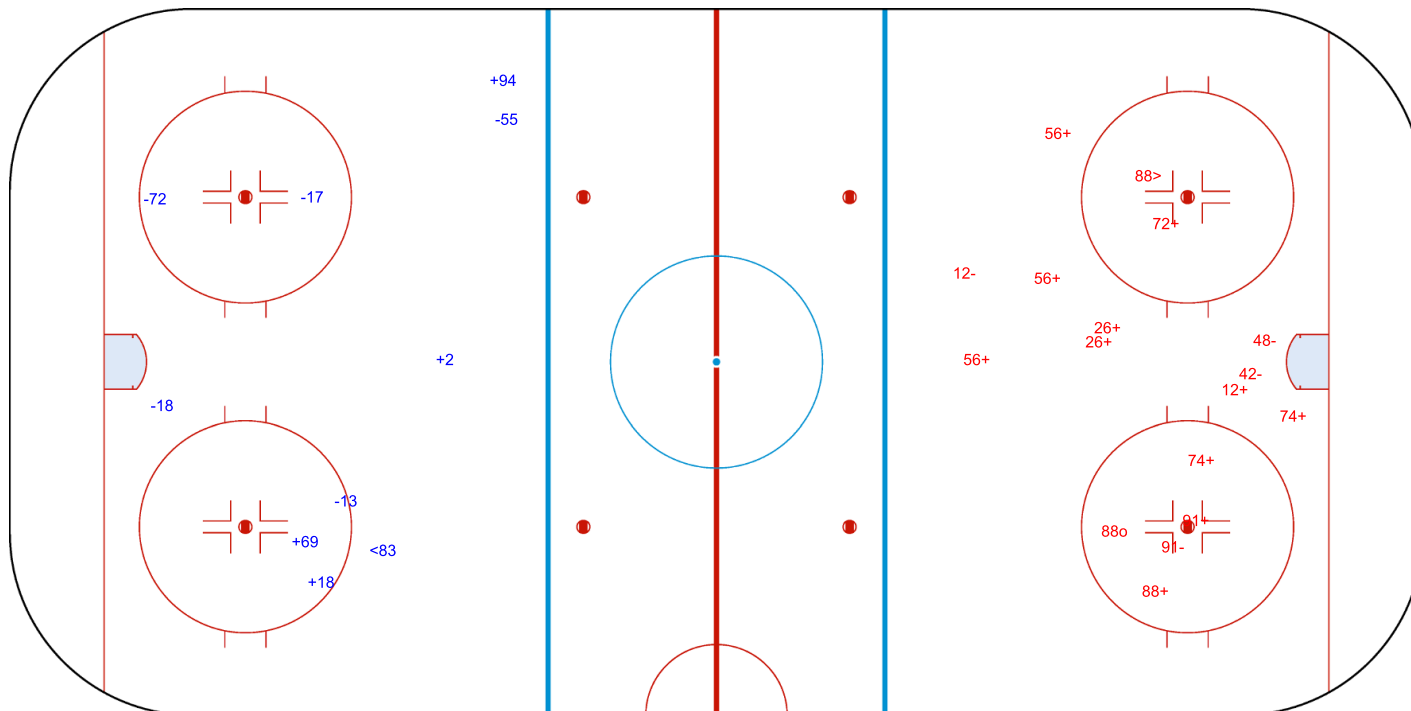

SHOT CHART  
SWE - LAT

Shots by SWE  
Goals (o): 0    SSG (+): 14  
SSP (<): 0    SPG (-): 4

GK 31 of LAT

LAT → 1st Period ← SWE

Shots by LAT  
Goals (o): 0    SSG (+): 9  
SSP (>): 2    SPG (-): 4

GK 35 of SWE

Shots by LAT  
Goals (o): 0  
SSP (<): 1  
SSG (+): 4  
SPG (-): 5

GK 35 of SWE

SWE → 2nd Period ← LAT

Shots by SWE  
Goals (o): 1  
SSP (>): 1  
SSG (+): 11  
SPG (-): 4

GK 31 of LAT

Shots by SWE

Goals (o): 0    SSG (+): 9  
SSP (<): 2    SPG (-): 6