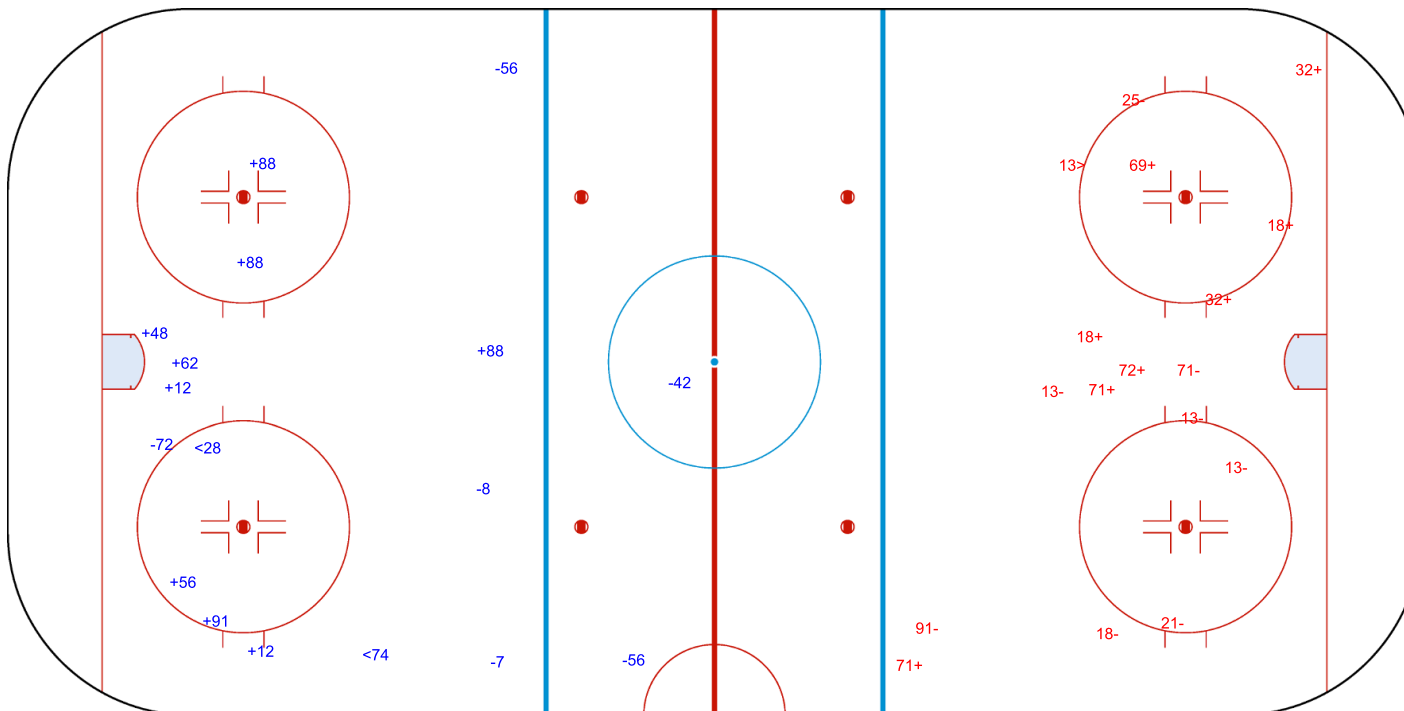

Shots by LAT  
Goals (o): 0  
SSP (<): 1  
SSG (+): 4  
SPG (-): 5

GK 35 of SWE

SWE → 2nd Period ← LAT

Shots by SWE  
Goals (o): 1  
SSP (>): 1  
SSG (+): 11  
SPG (-): 4

GK 31 of LAT

Shots by SWE

Goals (o): 0    SSG (+): 9  
SSP (<): 2    SPG (-): 6

GK 31 of LAT

LAT → 3rd Period ← SWE

Shots by LAT

Goals (o): 0    SSG (+): 8  
SSP (>): 1    SPG (-): 8

GK 35 of SWE

<b>Legend:</b>	
<b>GK</b> Goalkeeper	<b>SSP</b> Shots saved by player
<b>SPG</b> Shots past goal	<b>SSG</b> Shots saved by goalkeeper