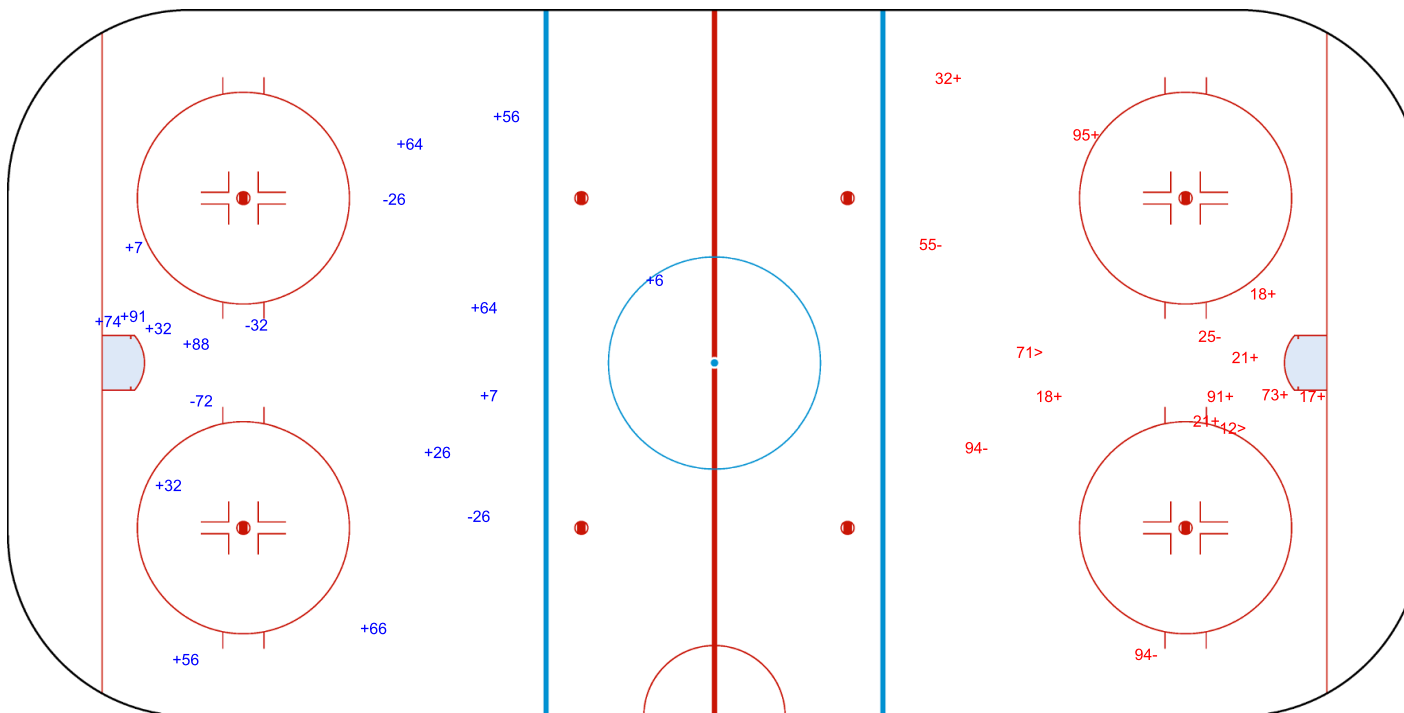

SHOT CHART  
SWE - LAT

Shots by SWE  
Goals (o): 0    SSG (+): 14  
SSP (<): 0    SPG (-): 4

GK 31 of LAT

LAT → 1st Period ← SWE

Shots by LAT  
Goals (o): 0    SSG (+): 9  
SSP (>): 2    SPG (-): 4

GK 35 of SWE

Shots by LAT  
Goals (o): 0  
SSP (<): 1  
SSG (+): 4  
SPG (-): 5

GK 35 of SWE

SWE → 2nd Period ← LAT

Shots by SWE  
Goals (o): 1  
SSP (>): 1  
SSG (+): 11  
SPG (-): 4

GK 31 of LAT

Shots by SWE

Goals (o): 0    SSG (+): 9  
SSP (<): 2    SPG (-): 6