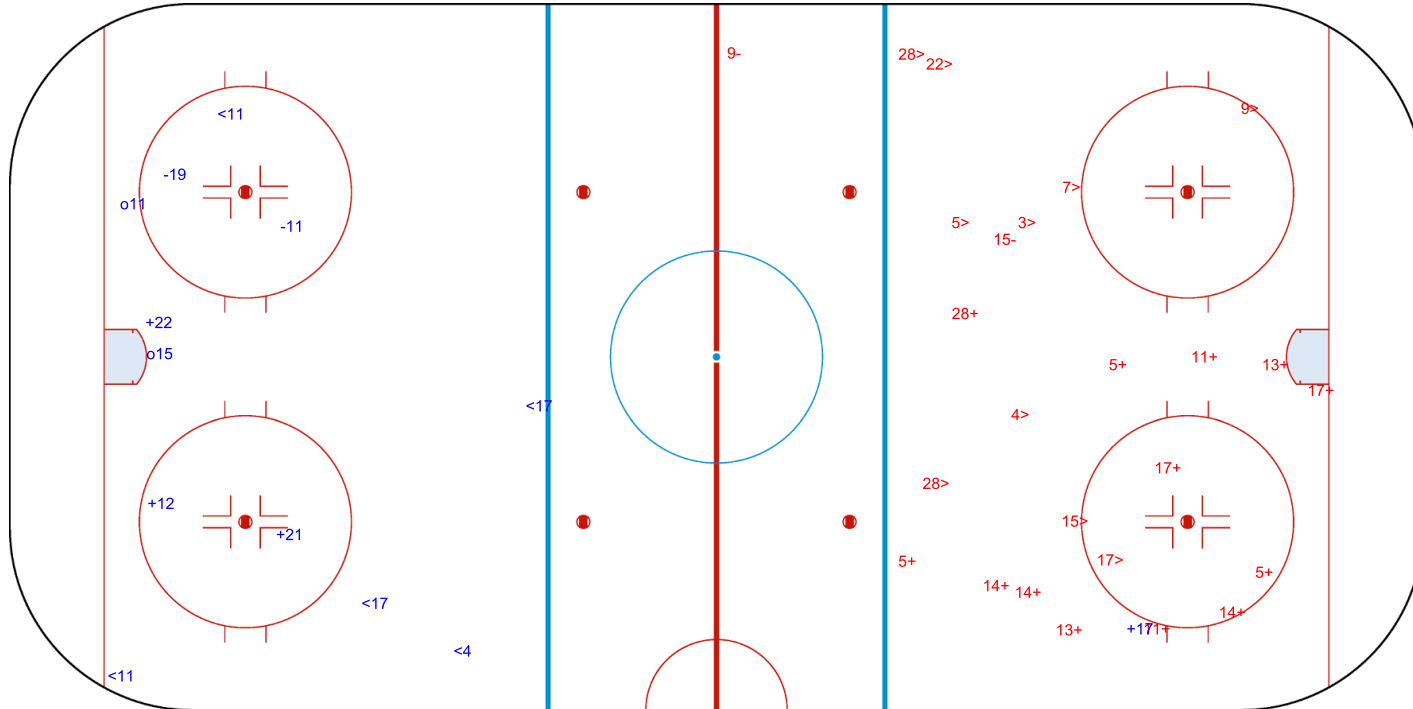

SHOT CHART
AUT - LAT

Shots by AUT
Goals (o): 0
SSP (<): 4
SSG (+): 10
SPG (-): 4

GK 30 of LAT

LAT → 1st Period ← AUT

Shots by LAT
Goals (o): 1
SSP (>): 8
SSG (+): 11
SPG (-): 4

GK 29 of AUT

Shots by LAT
Goals (o): 2 SSG (+): 4
SSP (<): 5 SPG (-): 2

GK 29 of AUT

AUT → 2nd Period ← LAT

Shots by AUT
Goals (o): 0 SSG (+): 13
SSP (>): 10 SPG (-): 2

GK 30 of LAT

Shots by AUT

Goals (o): 2 SSG (+): 9
SSP (-): 9 SPG (-): 8

GK 30 of LAT

LAT → 3rd Period ← AUT