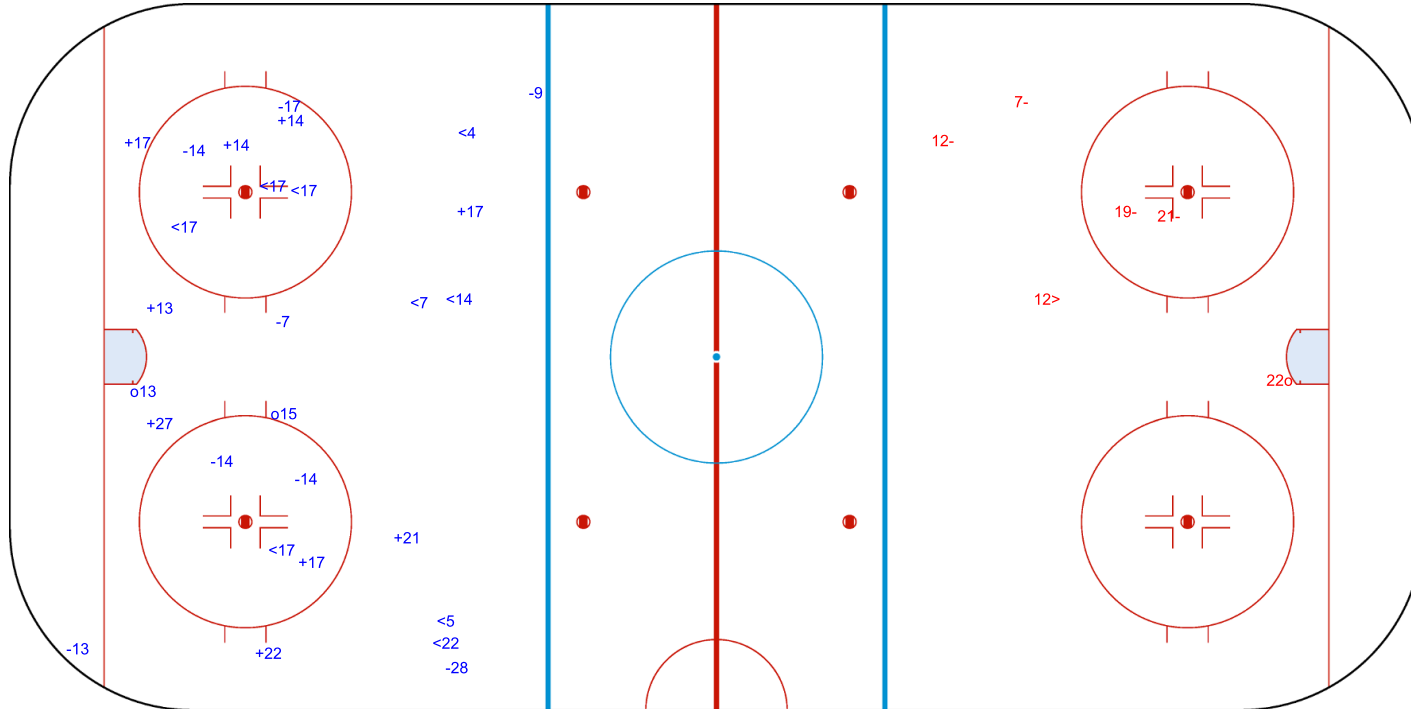

Shots by AUT

Goals (o): 2   SSG (+): 9
SSP (-): 9   SPG (-): 8

GK 30 of LAT

LAT → 3rd Period ← AUT

Shots by LAT

Goals (o): 1   SSG (+): 0
SSP (>): 1   SPG (-): 4

GK 29 of AUT

Legend:
GK Goalkeeper   **SPG** Shots past goal   **SSG** Shots saved by goalkeeper   **SSP** Shots saved by player