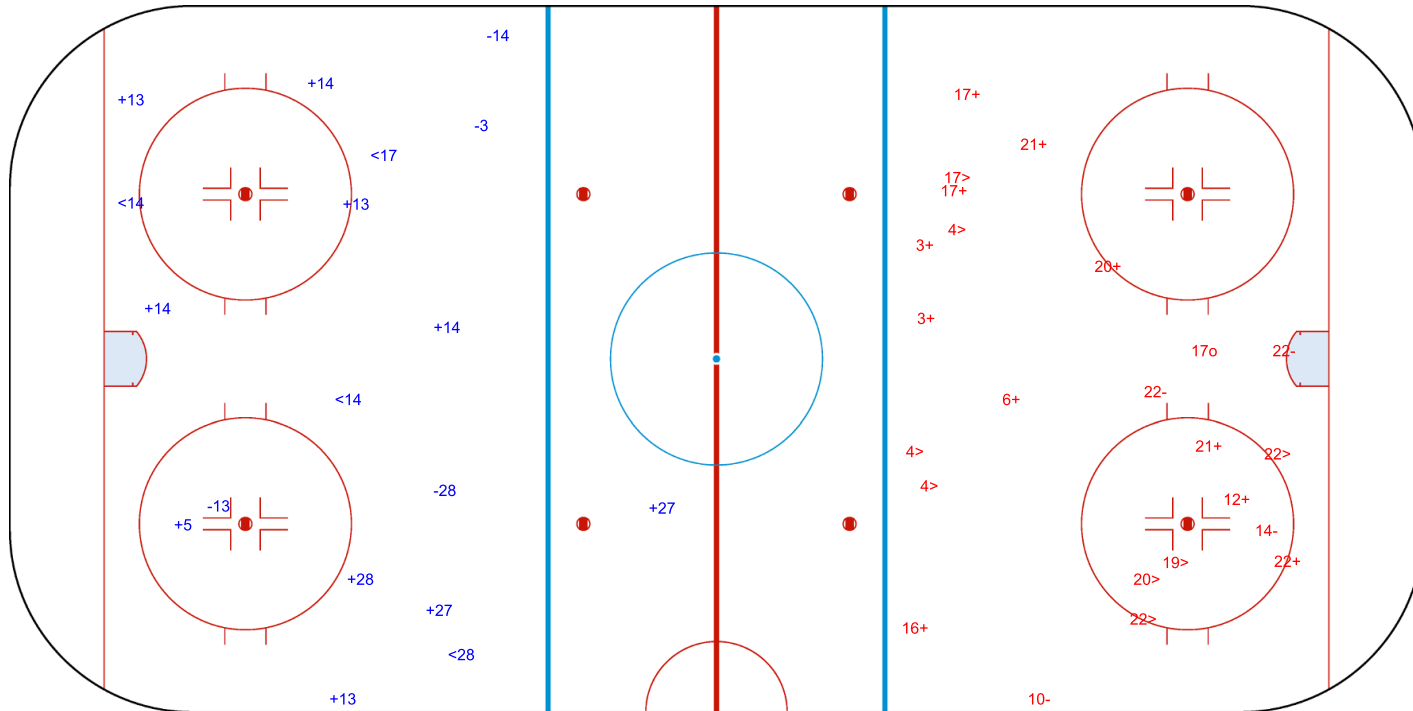

SHOT CHART
AUT - LAT

Shots by AUT
Goals (o): 0
SSP (<): 4
SSG (+): 10
SPG (-): 4

GK 30 of LAT

LAT → 1st Period ← AUT

Shots by LAT
Goals (o): 1
SSP (>): 8
SSG (+): 11
SPG (-): 4

GK 29 of AUT

Shots by LAT
Goals (o): 2 SSG (+): 4
SSP (<): 5 SPG (-): 2

GK 29 of AUT

AUT → 2nd Period ← LAT

Shots by AUT
Goals (o): 0 SSG (+): 13
SSP (>): 10 SPG (-): 2

GK 30 of LAT

Shots by AUT

Goals (o): 2 SSG (+): 9
SSP (-): 9 SPG (-): 8

GK 30 of LAT

LAT → 3rd Period ← AUT