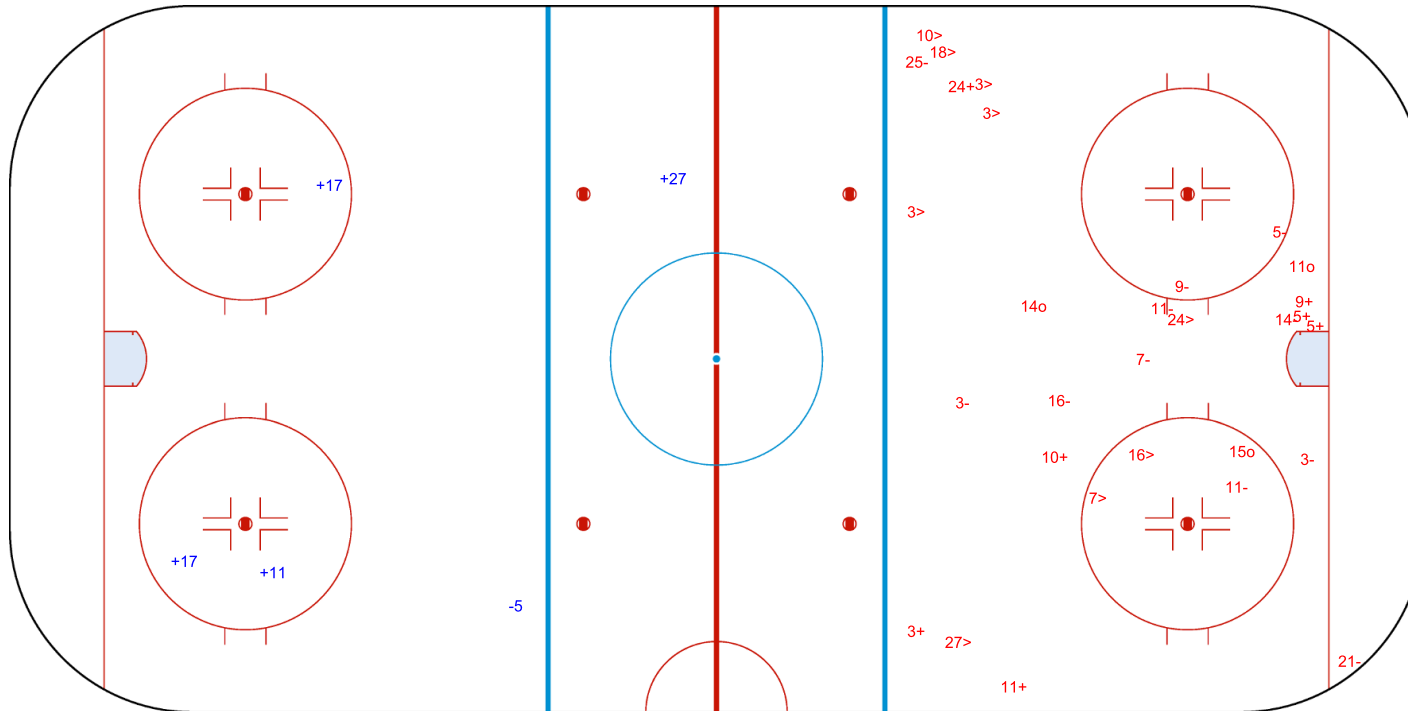

SHOT CHART  
AUT - CAN

Shots by AUT  
Goals (o): 0  
SSP (<): 0  
SSG (+): 4  
SPG (-): 1

GK 29 of CAN

CAN → 1st Period ← AUT

Shots by CAN  
Goals (o): 3  
SSP (>): 9  
SSG (+): 7  
SPG (-): 11

GK 1 of AUT

Shots by CAN  
Goals (o): 4    SSG (+): 20  
SSP (<): 3    SPG (-): 8

GK 1 of AUT

AUT → 2nd Period ← CAN

Shots by AUT  
Goals (o): 0    SSG (+): 4  
SSP (>): 0    SPG (-): 2

GK 29 of CAN

Shots by AUT  
Goals (o): 0  
SSP (-): 8  
SSG (+): 4  
SPG (-): 1