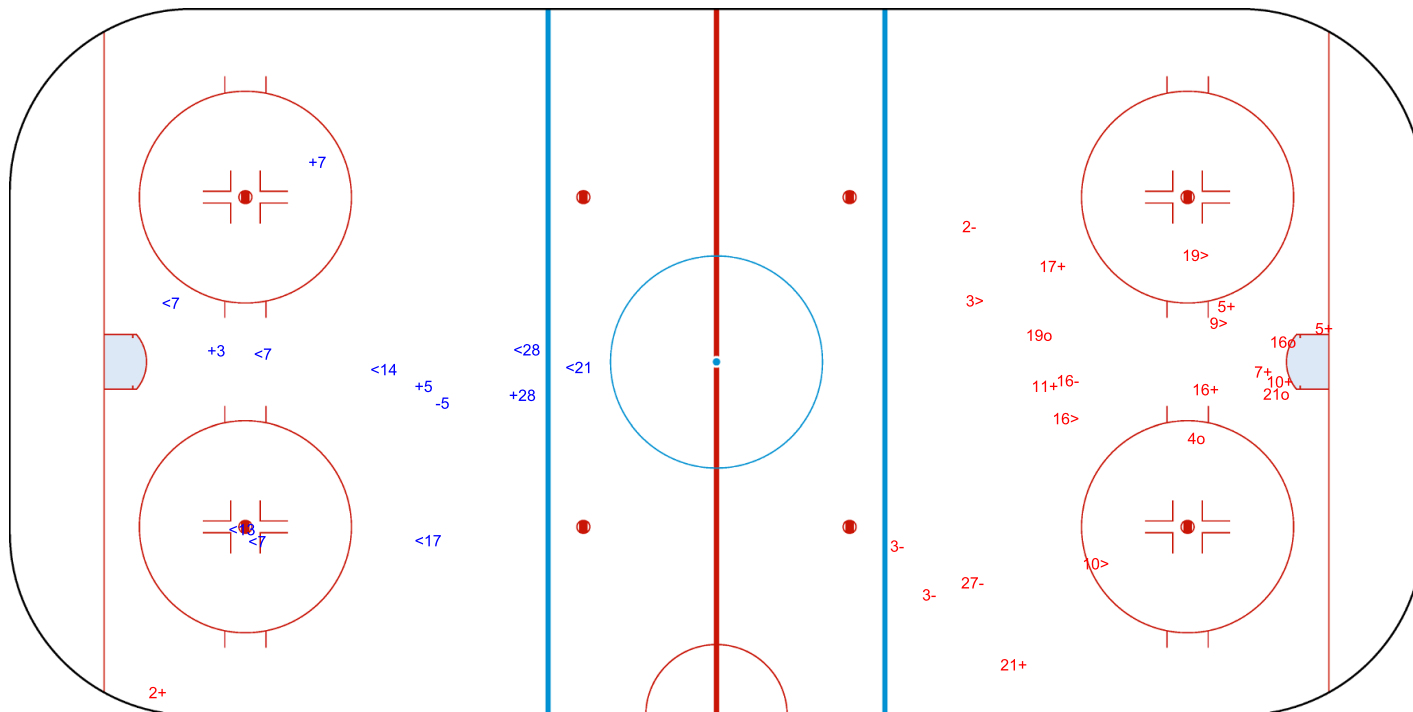

Shots by AUT
Goals (o): 0
SSP (-): 8
SSG (+): 4
SPG (-): 1

GK 29 of CAN

CAN → 3rd Period ← AUT

Shots by CAN
Goals (o): 4
SSP (>): 5
SSG (+): 9
SPG (-): 5

GK 1 of AUT

Legend:			
GK	Goalkeeper	SPG	Shots past goal
SSG	Shots saved by goalkeeper	SSP	Shots saved by player