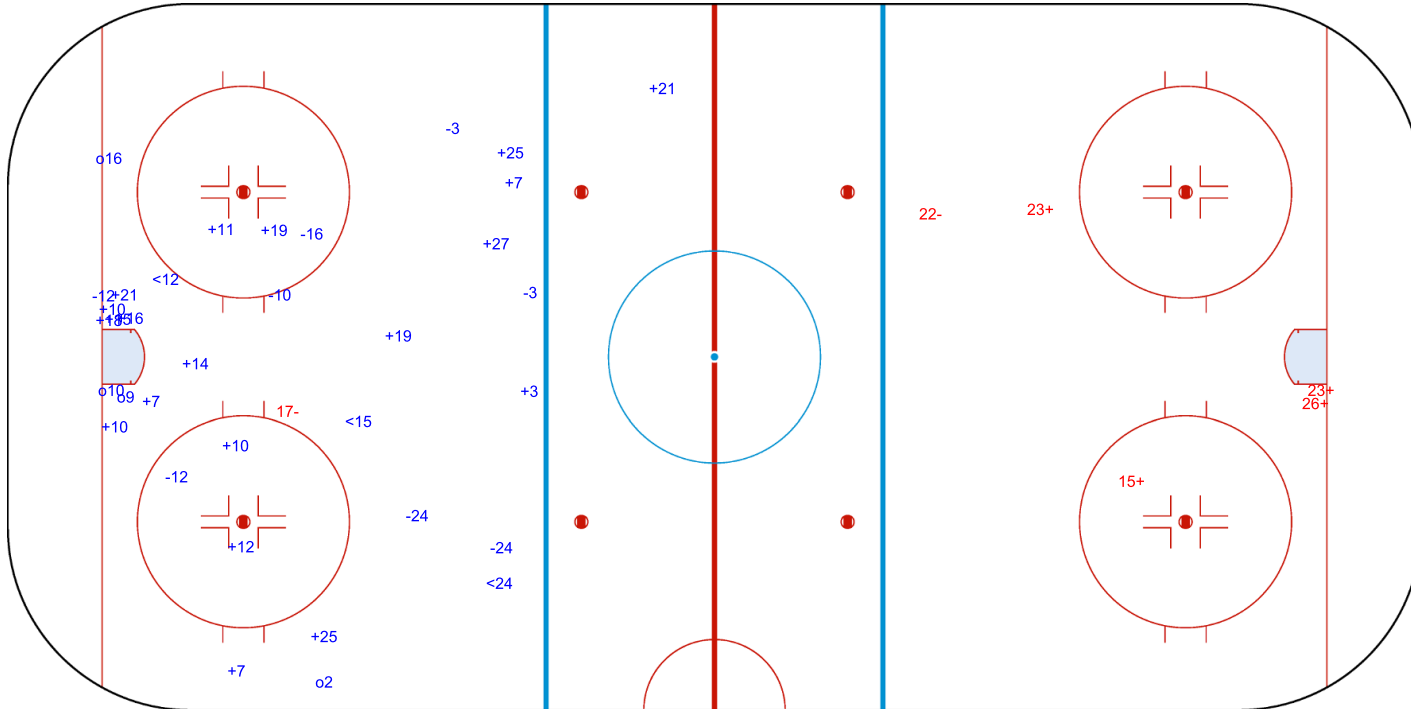

SHOT CHART  
AUT - CAN

Shots by AUT  
Goals (o): 0  
SSP (<): 0  
SSG (+): 4  
SPG (-): 1

GK 29 of CAN

CAN → 1st Period ← AUT

Shots by CAN  
Goals (o): 3  
SSP (>): 9  
SSG (+): 7  
SPG (-): 11

GK 1 of AUT

Shots by CAN  
Goals (o): 4    SSG (+): 20  
SSP (<): 3    SPG (-): 8

GK 1 of AUT

AUT → 2nd Period ← CAN

Shots by AUT  
Goals (o): 0    SSG (+): 4  
SSP (>): 0    SPG (-): 2

GK 29 of CAN

Shots by AUT  
Goals (o): 0  
SSP (-): 8  
SSG (+): 4  
SPG (-): 1