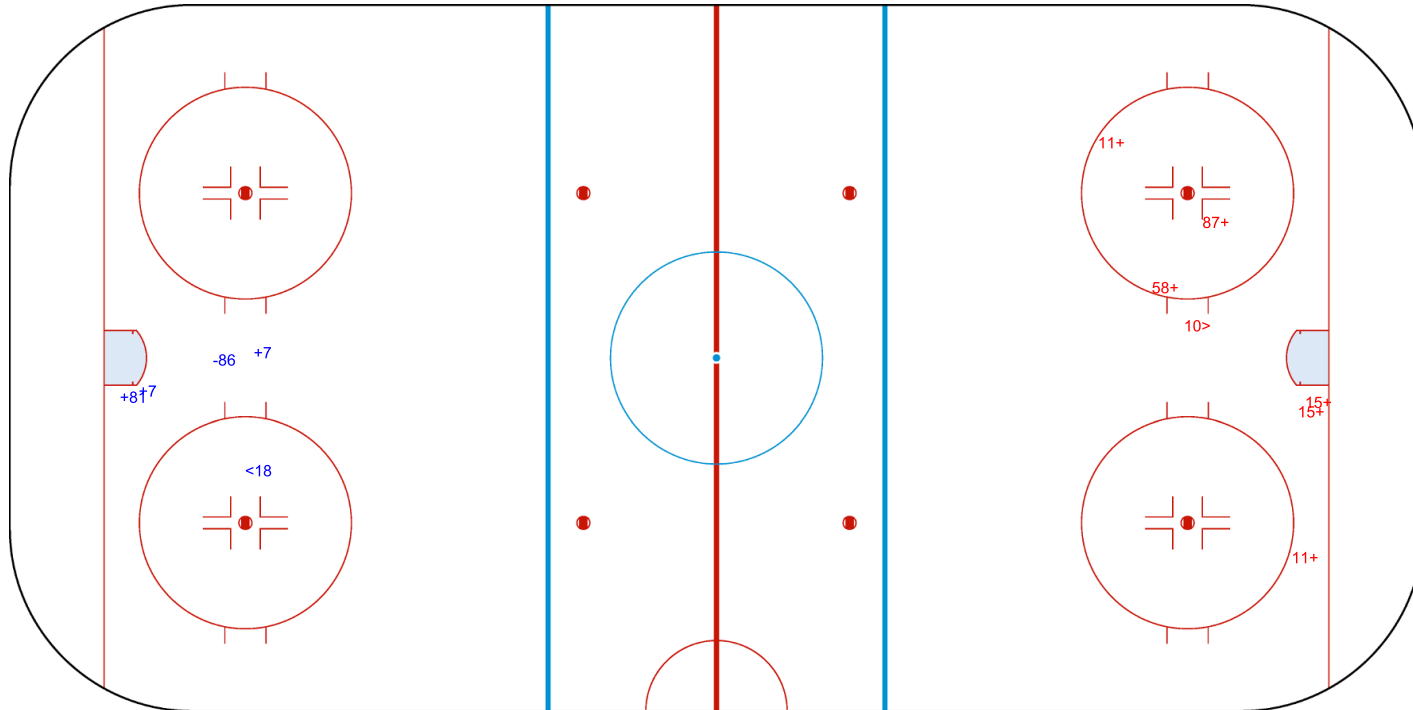

GK 31 of SWE

Shots by SWE
Goals (o): 0 SSG (+): 3
SSP (-): 1 SPG (-): 1

GK 28 of ROC

ROC Overtime SWE

Shots by ROC
Goals (o): 0 SSG (+): 6
SSP (>): 1 SPG (-): 0

GK 31 of SWE

Legend:	GK Goalkeeper	SPG Shots past goal	SSG Shots saved by goalkeeper	SSP Shots saved by player
----------------	----------------------	----------------------------	--------------------------------------	----------------------------------