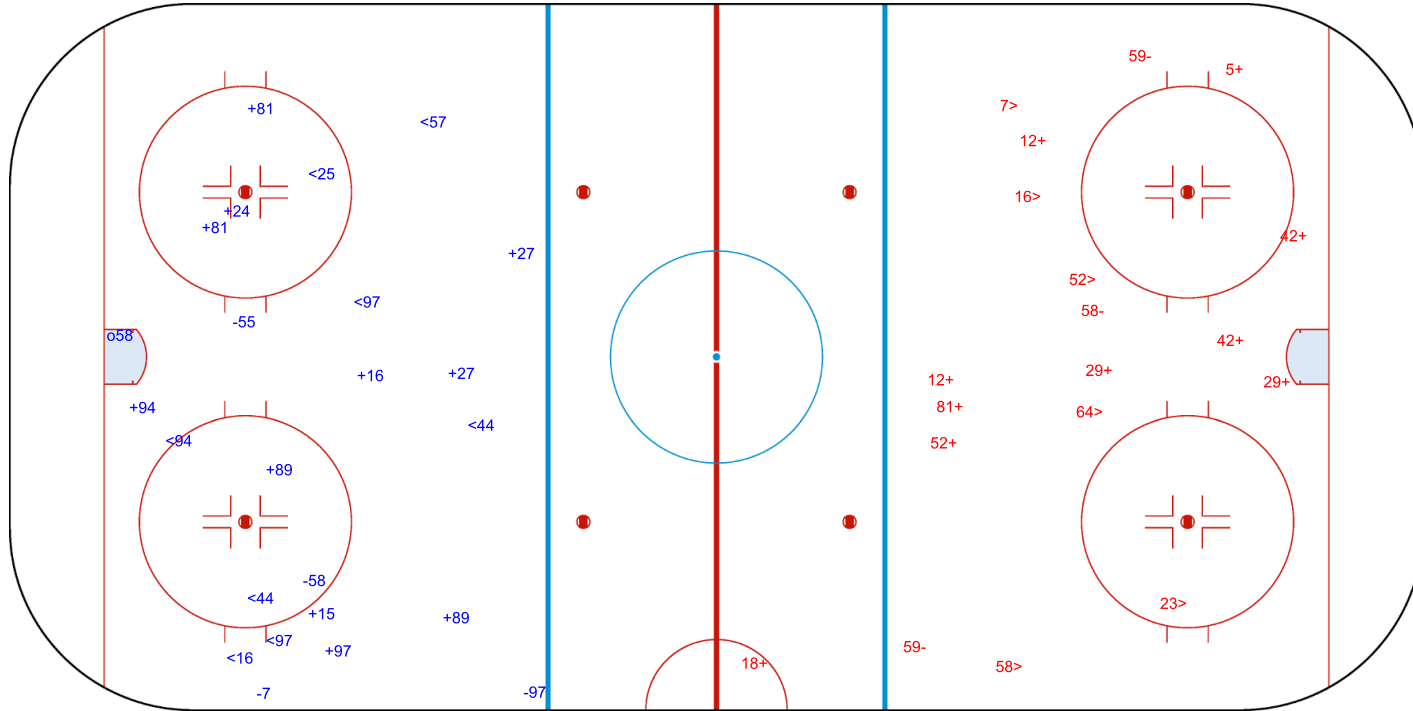

Shot Chart
 射门表 / Analyse des tirs
 ROC - SWE

Shots by SWE
 Goals (o): 0 SSG (+): 12
 SSP (<): 5 SPG (-): 3

GK 28 of ROC

Shots by ROC
 Goals (o): 0 SSG (+): 11
 SSP (>): 9 SPG (-): 4

GK 31 of SWE

Shots by ROC
Goals (o): 1
SSP (<): 8

SSG (+): 11
SPG (-): 4

SWE → 2nd Period ← ROC

Shots by SWE
Goals (o): 0
SSP (>): 6

SSG (+): 10
SPG (-): 3

National Indoor Stadium
国家体育馆
Palais national omnisports

FRI 18 FEB 2022
Start Time 21:10

Ice Hockey
冰球 / Hockey sur glace
Men