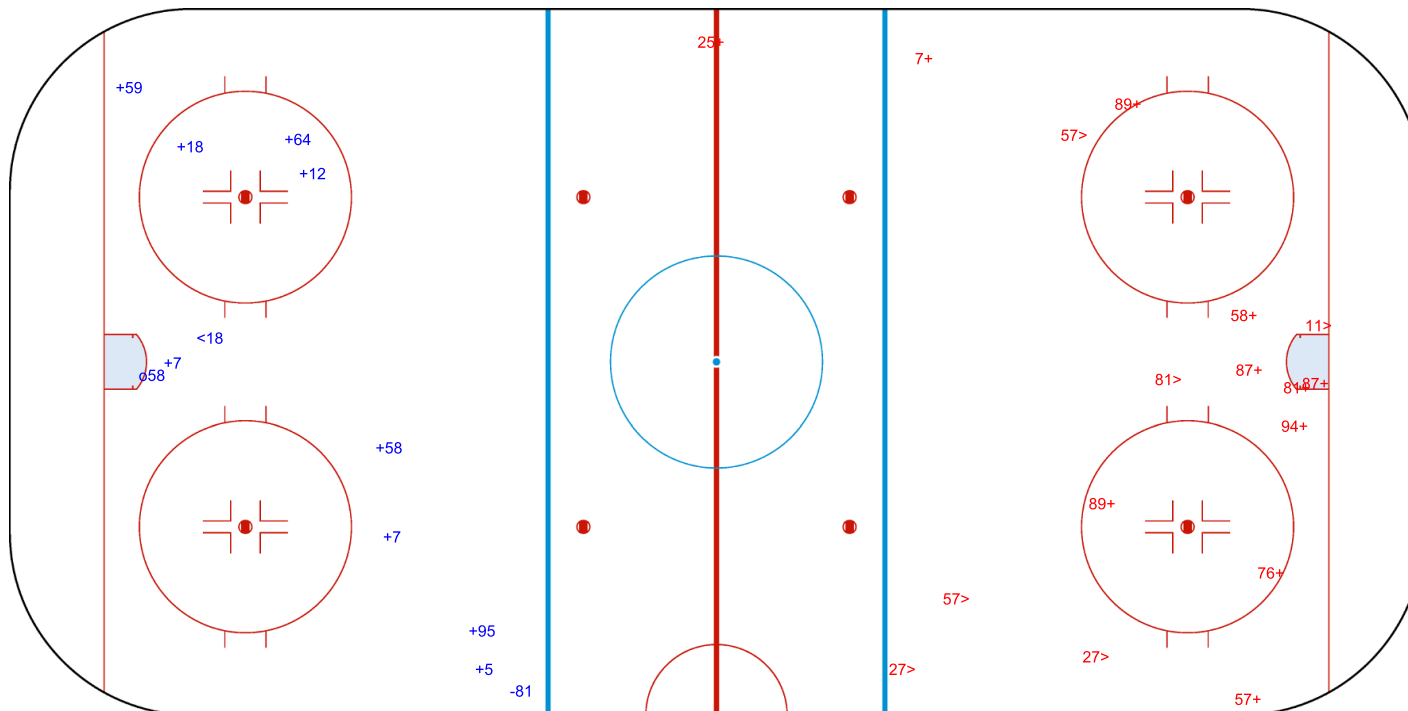

National Indoor Stadium
国家体育馆
Palais national omnisports

FRI 18 FEB 2022
Start Time 21:10

Ice Hockey
冰球 / Hockey sur glace
Men

男子 / Hommes
Play-offs Semifinals, Game 28
半决赛, 比赛 28 / Phase finale, demi-finales, Match 28

Shots by SWE

Goals (o): 1   SSG (+): 9
SSP (<): 1   SPG (-): 1

GK 28 of ROC

3rd Period

Shots by ROC

Goals (o): 0   SSG (+): 11
SSP (>): 6   SPG (-): 0

GK 31 of SWE