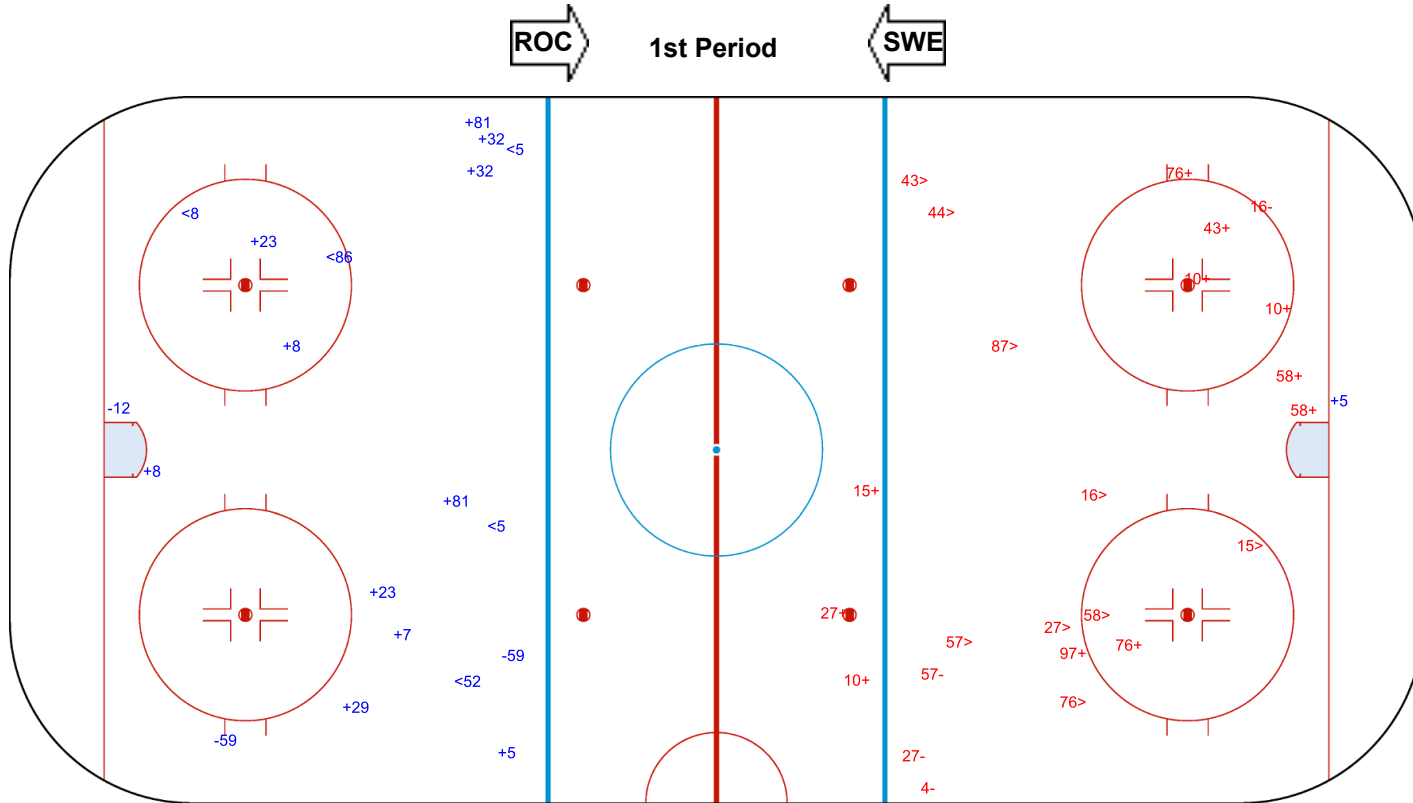

Shot Chart
 射门表 / Analyse des tirs
 ROC - SWE

Shots by SWE
 Goals (o): 0 SSG (+): 12
 SSP (<): 5 SPG (-): 3

GK 28 of ROC

Shots by ROC
 Goals (o): 0 SSG (+): 11
 SSP (>): 9 SPG (-): 4

GK 31 of SWE

Shots by ROC
Goals (o): 1
SSP (<): 8

SSG (+): 11
SPG (-): 4

SWE → 2nd Period ← ROC

Shots by SWE
Goals (o): 0
SSP (>): 6

SSG (+): 10
SPG (-): 3

National Indoor Stadium
国家体育馆
Palais national omnisports

FRI 18 FEB 2022
Start Time 21:10

Ice Hockey
冰球 / Hockey sur glace
Men