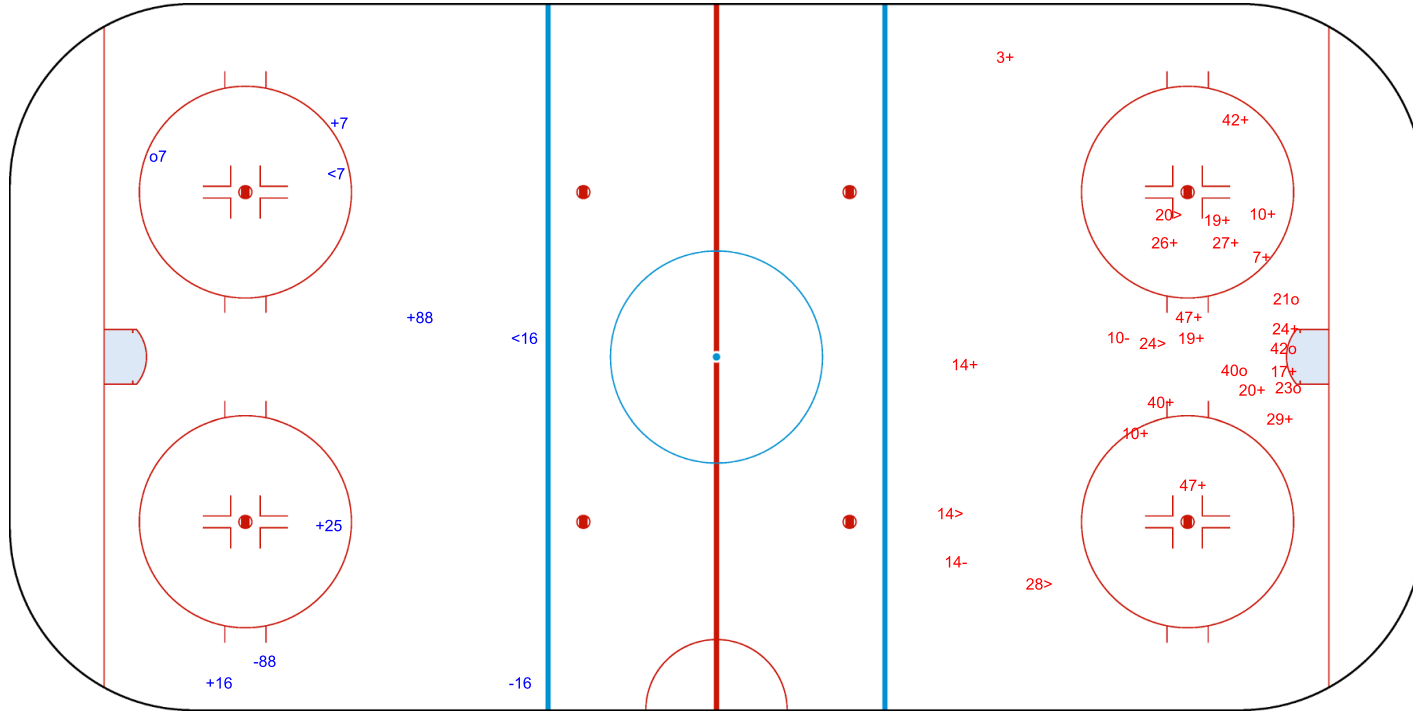

Shots by SUI
Goals (o): 1
SSP (<): 2
SSG (+): 4
SPG (-): 2

GK 35 of CAN

CAN → 3rd Period ← SUI

Shots by CAN
Goals (o): 4
SSP (>): 4
SSG (+): 17
SPG (-): 2

GK 20 of SUI

Legend:
GK Goalkeeper   **SPG** Shots past goal   **SSG** Shots saved by goalkeeper   **SSP** Shots saved by player

REVISED Revised to correct Shot Chart Goal Scorer to match with the Game Summary.