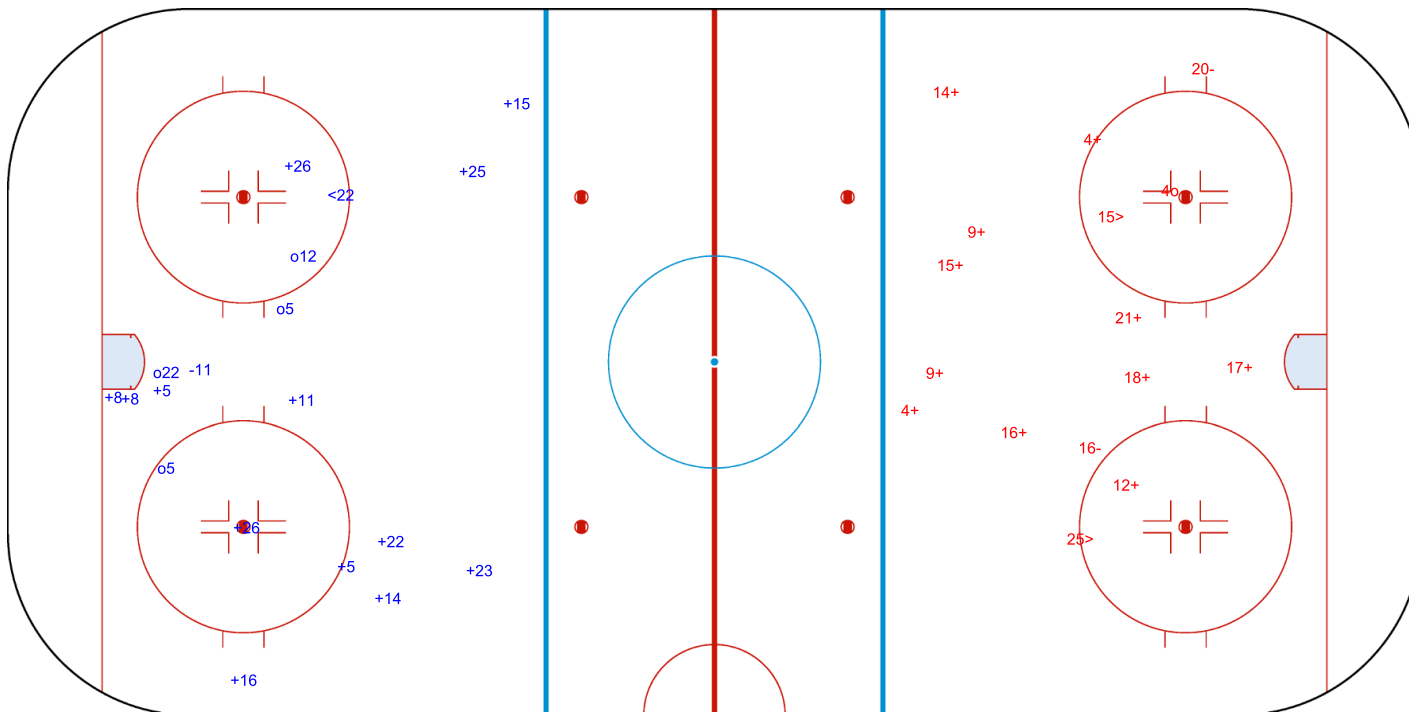

Goals (o): 4

SSP (<): 1

SSG (+): 13

SPG (-): 1

GK 35 of SWE

3rd Period

Shots by SWE

Goals (o): 1