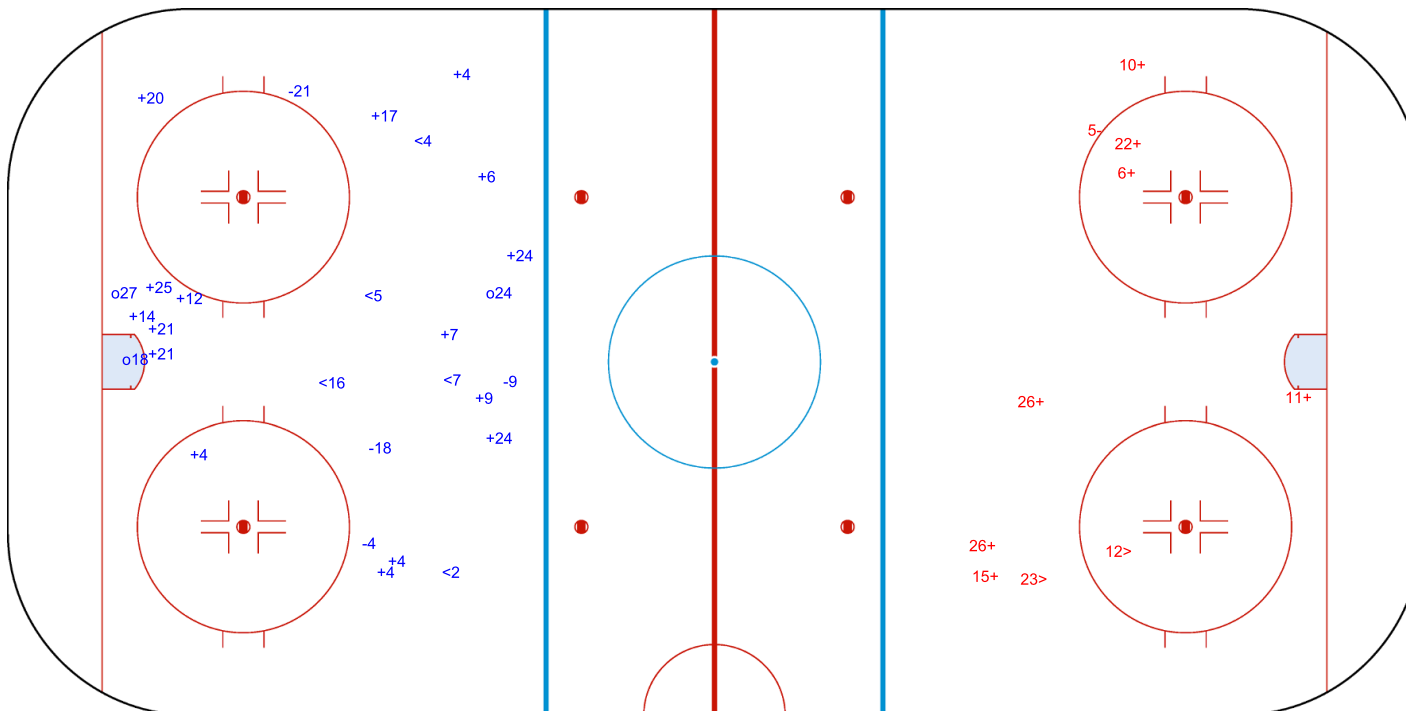

SHOT CHART  
SUI - SWE

Shots by SUI  
Goals (o): 1  
SSP (<): 3  
SSG (+): 10  
SPG (-): 4

GK 35 of SWE

1st Period

Shots by SWE  
Goals (o): 3  
SSP (>): 6  
SSG (+): 2  
SPG (-): 3

GK 30 of SUI

Shots by SWE

Goals (o): 3    SSG (+): 16  
SSP (<): 5    SPG (-): 4

GK 1 of SUI

GK 30 of SUI

SUI → 2nd Period ← SWE

Shots by SUI

Goals (o): 0    SSG (+): 7  
SSP (>): 2    SPG (-): 1

GK 35 of SWE

Shots by SUI