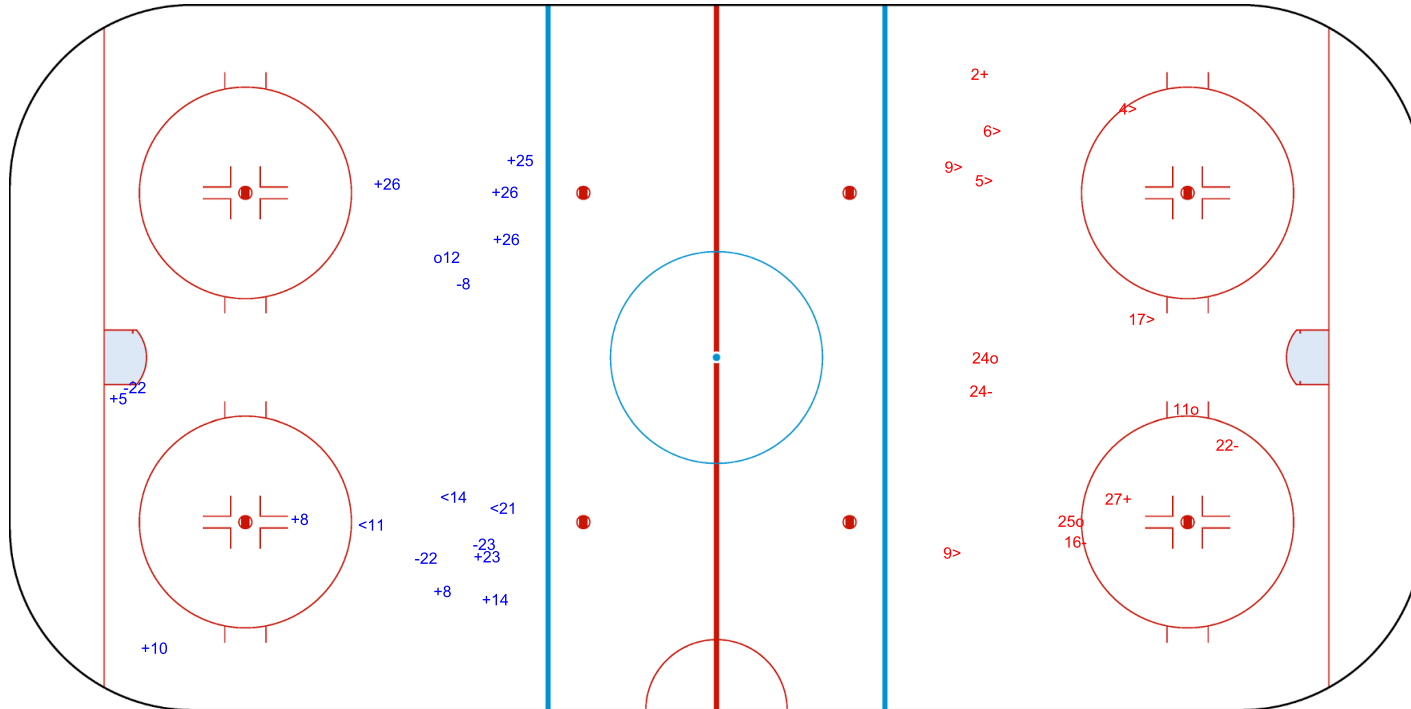

SHOT CHART  
SUI - SWE

Shots by SUI  
Goals (o): 1  
SSP (<): 3  
SSG (+): 10  
SPG (-): 4

GK 35 of SWE

1st Period

Shots by SWE  
Goals (o): 3  
SSP (>): 6  
SSG (+): 2  
SPG (-): 3

GK 30 of SUI

Shots by SWE