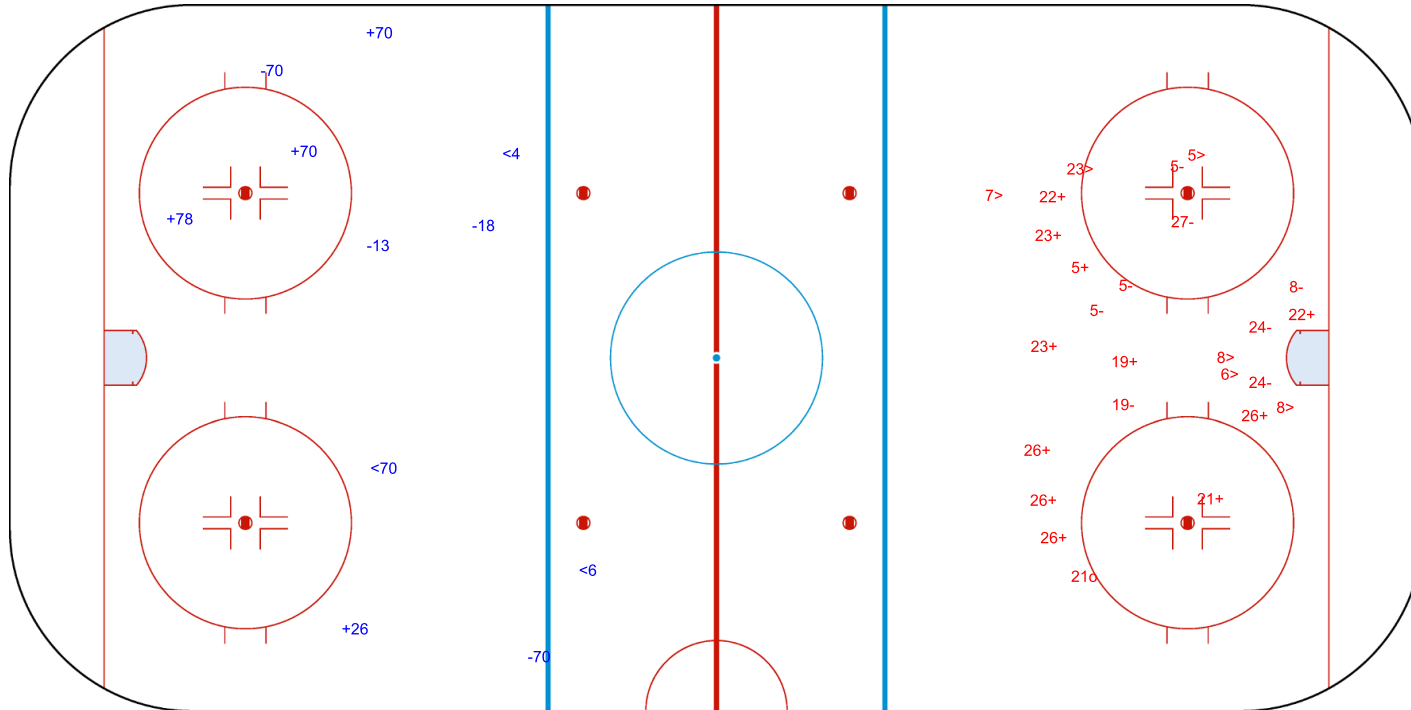

Shots by KAZ

Goals (o): 0

SSG (+): 4

SSP (-): 3

SPG (-): 4

GK 1 of SUI

3rd Period

Shots by SUI

Goals (o): 1

SSG (+): 11

SSP (>): 6

SPG (-): 8

GK 55 of KAZ

Legend:					
GK	Goalkeeper	SPG	Shots past goal	SSG	Shots saved by goalkeeper
				SSP	Shots saved by player