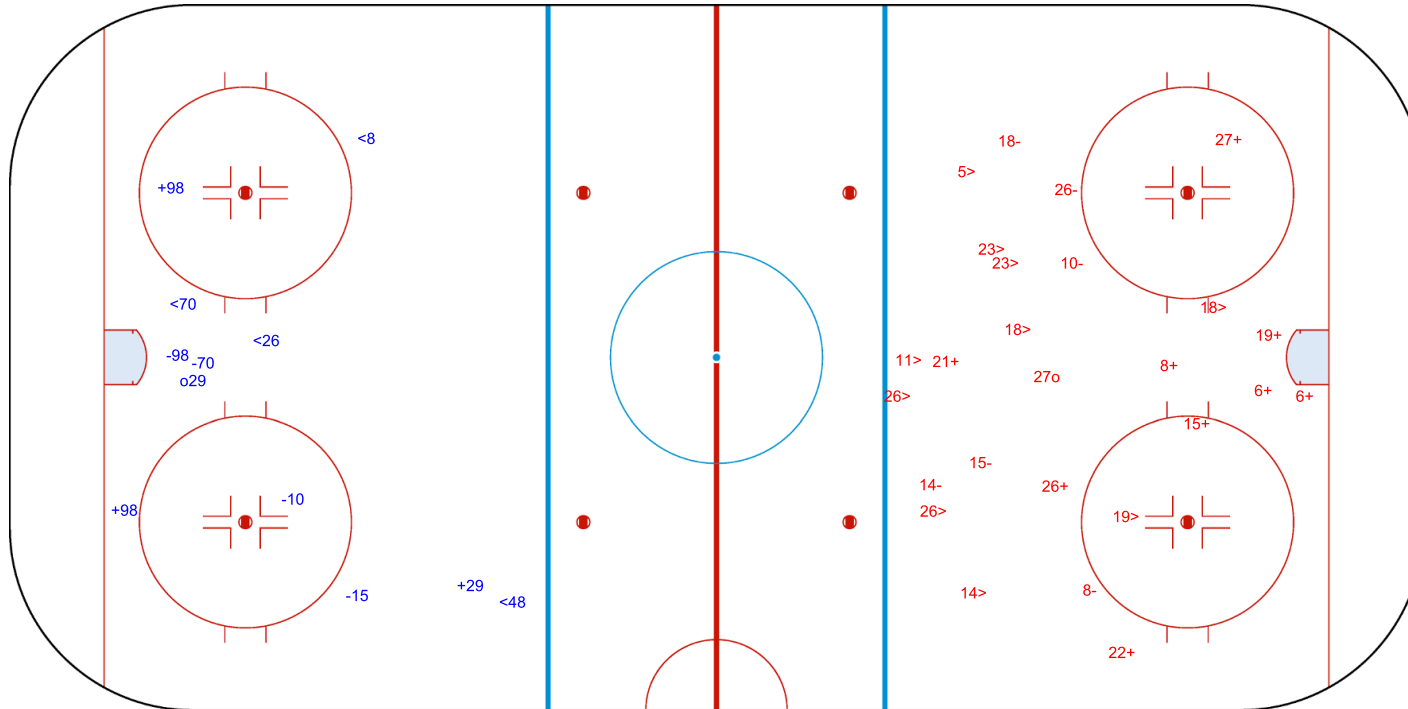

SHOT CHART  
KAZ - SUI

Shots by KAZ  
Goals (o): 1  
SSP (<): 4

SSG (+): 3  
SPG (-): 4

1st Period

Shots by SUI  
Goals (o): 1  
SSP (>): 10

SSG (+): 9  
SPG (-): 6

Shots by SUI  
Goals (o): 1  
SSP (<): 7  
SSG (+): 12  
SPG (-): 2