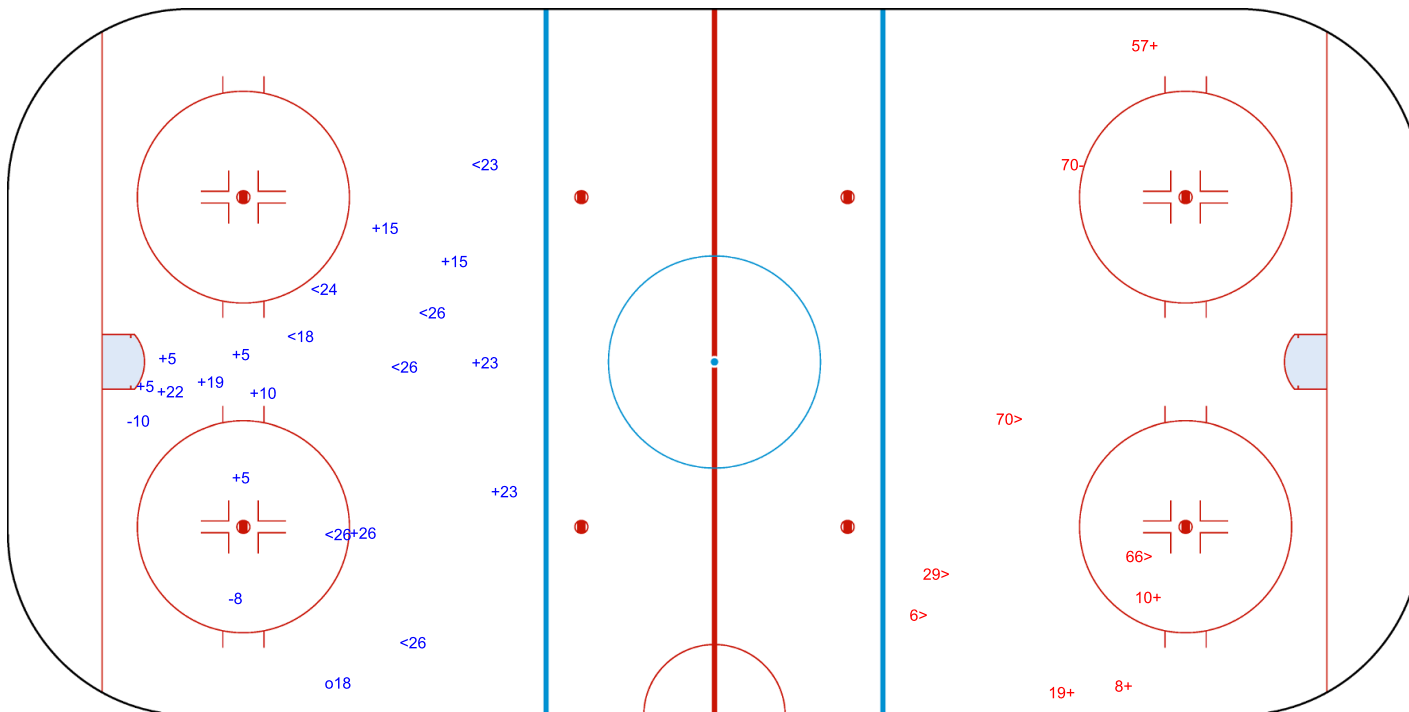

Shots by SUI
Goals (o): 1
SSP (<): 7
SSG (+): 12
SPG (-): 2

KAZ → 2nd Period ← SUI

Shots by KAZ
Goals (o): 0
SSP (>): 4
SSG (+): 4
SPG (-): 1

o18
GK 55 of KAZ

GK 1 of SUI