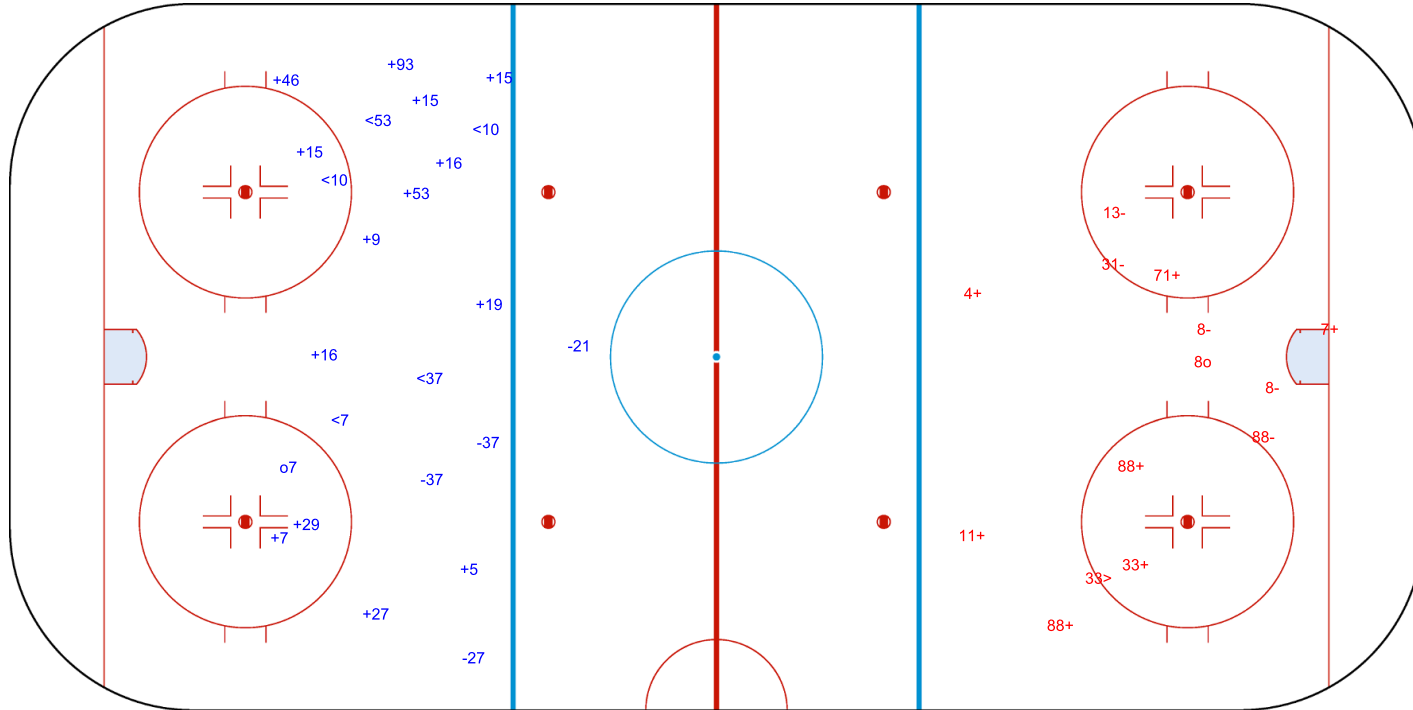

SHOT CHART
LTU - ITA

Shots by ITA
Goals (o): 1
SSP (<): 5
SSG (+): 14
SPG (-): 4

GK 30 of LTU

LTU → 1st Period ← ITA

Shots by LTU
Goals (o): 1
SSP (>): 1
SSG (+): 7
SPG (-): 5

GK 1 of ITA

Shots by ITA

Goals (o): 1 SSG (+): 6
SSP (-): 3 SPG (-): 3

GK 30 of LTU

3rd Period

Shots by LTU

Goals (o): 1 SSG (+): 9
SSP (>): 3 SPG (-): 1

GK 1 of ITA

Legend:	GK Goalkeeper	SPG Shots past goal	SSG Shots saved by goalkeeper	SSP Shots saved by player
----------------	----------------------	----------------------------	--------------------------------------	----------------------------------