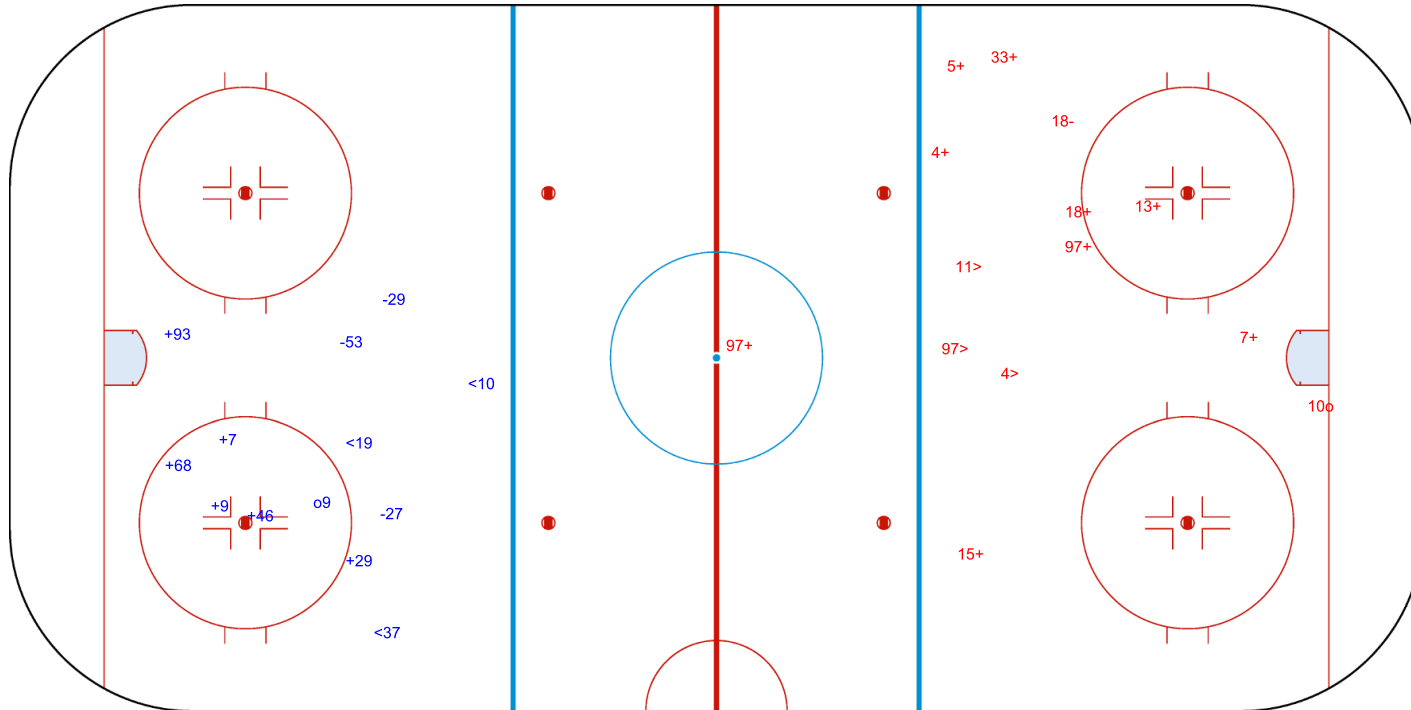

SHOT CHART
LTU - ITA

Shots by ITA
Goals (o): 1
SSP (<): 5
SSG (+): 14
SPG (-): 4

GK 30 of LTU

LTU → 1st Period ← ITA

Shots by LTU
Goals (o): 1
SSP (>): 1
SSG (+): 7
SPG (-): 5

GK 1 of ITA

Shots by ITA

Goals (o): 1 SSG (+): 6
SSP (-): 3 SPG (-): 3

GK 30 of LTU

3rd Period

Shots by LTU

Goals (o): 1 SSG (+): 9
SSP (>): 3 SPG (-): 1

GK 1 of ITA

Legend:	GK Goalkeeper	SPG Shots past goal	SSG Shots saved by goalkeeper	SSP Shots saved by player
----------------	----------------------	----------------------------	--------------------------------------	----------------------------------