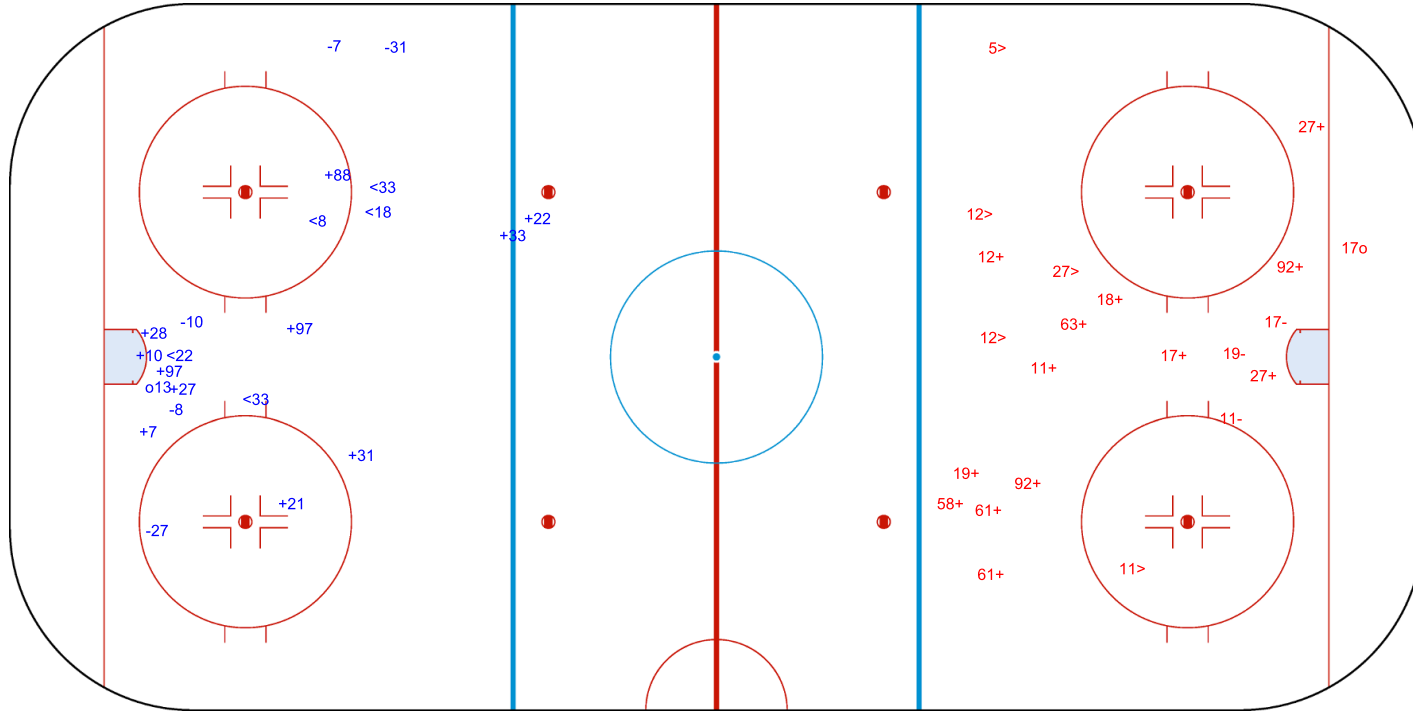

SHOT CHART
LTU - KOR

Shots by KOR
Goals (o): 0
SSP (<): 4
SSG (+): 15
SPG (-): 10

GK 50 of LTU

LTU → 1st Period ← KOR

Shots by LTU
Goals (o): 0
SSP (>): 4
SSG (+): 10
SPG (-): 4

GK 1 of KOR

Shots by LTU
Goals (o): 1
SSP (<): 5
SSG (+): 11
SPG (-): 5

GK 1 of KOR

KOR → 2nd Period ← LTU

Shots by KOR
Goals (o): 1
SSP (>): 5
SSG (+): 13
SPG (-): 3

GK 50 of LTU

Shots by KOR
Goals (o): 1 SSG (+): 12
SSP (-): 5 SPG (-): 4

GK 50 of LTU

ENG

LTU → 3rd Period ← KOR