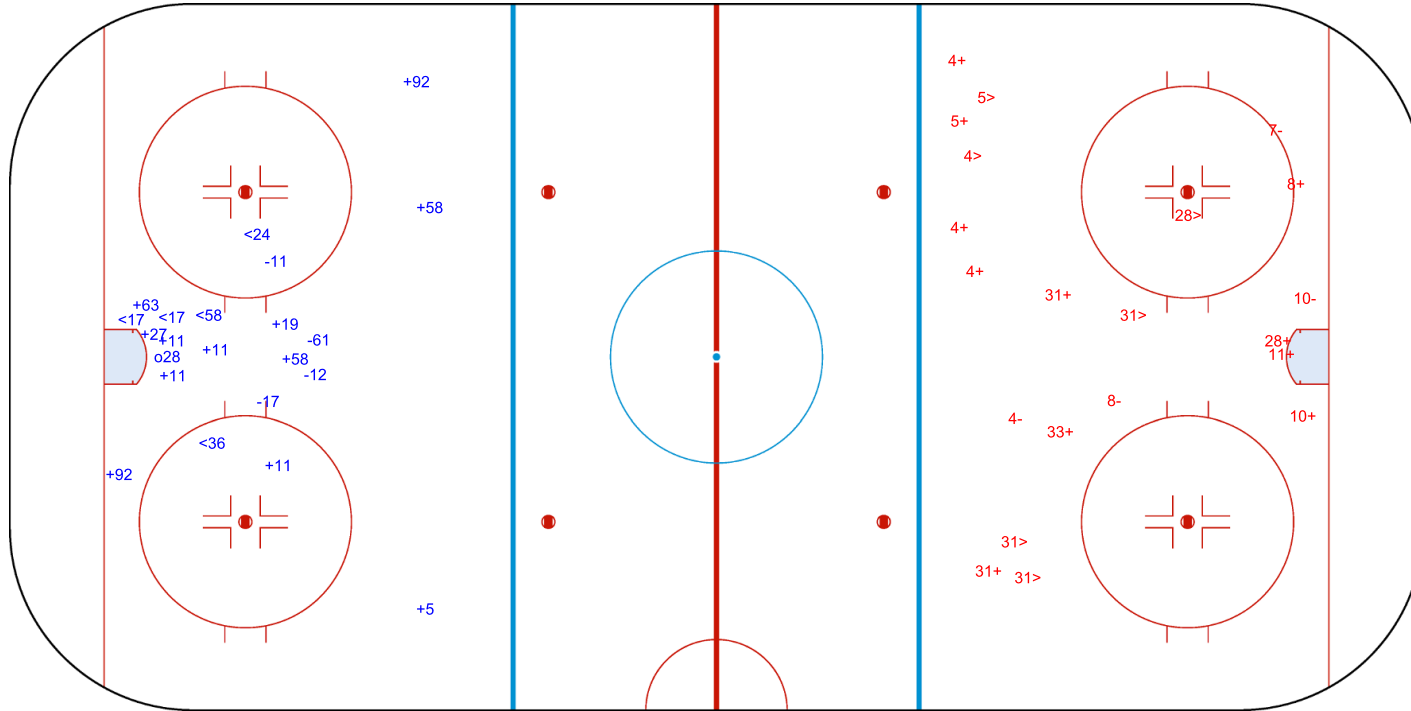

Shots by KOR
Goals (o): 1   SSG (+): 12
SSP (-): 5   SPG (-): 4

GK 50 of LTU

ENG

LTU → 3rd Period ← KOR

Shots by LTU
Goals (o): 0   SSG (+): 11
SSP (>): 6   SPG (-): 4

GK 1 of KOR

Legend:	ENG Empty net goal	GK Goalkeeper	SPG Shots past goal	SSG Shots saved by goalkeeper	SSP Shots saved by player