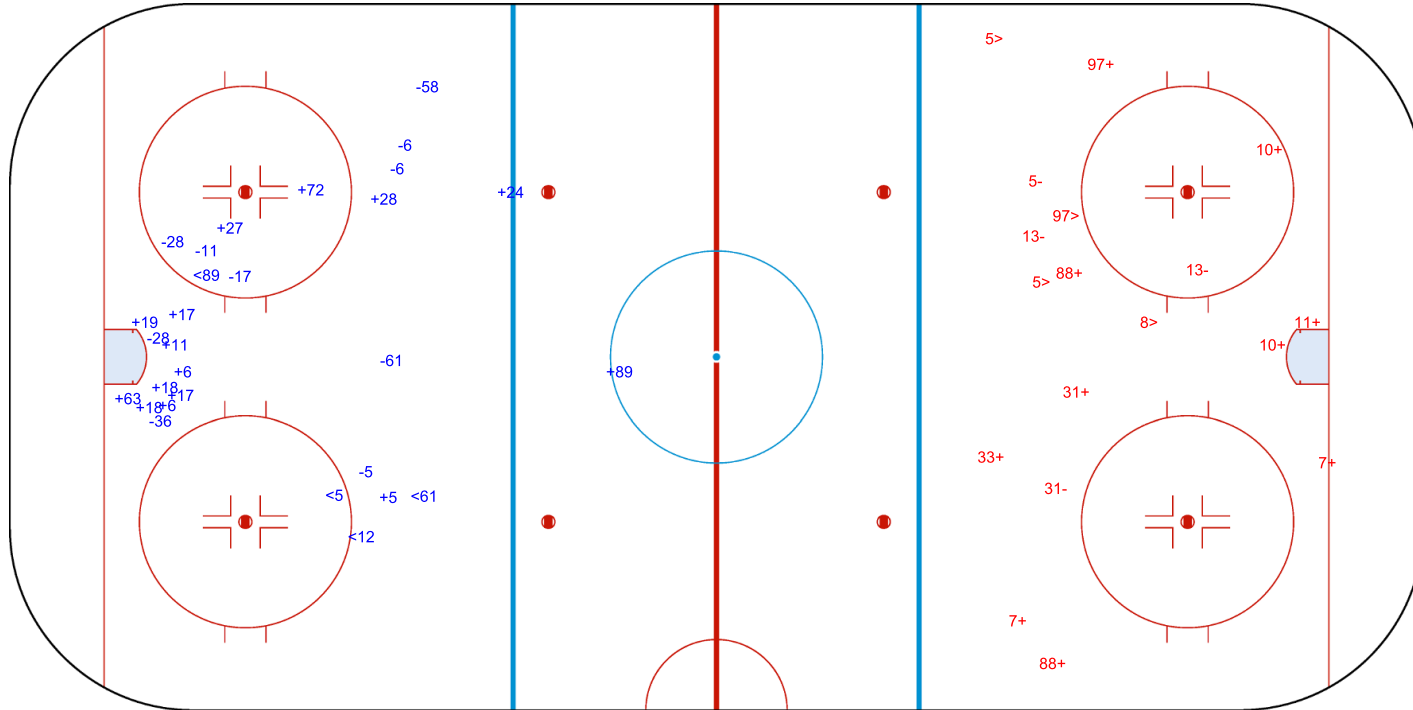

SHOT CHART
LTU - KOR

Shots by KOR
Goals (o): 0
SSP (<): 4
SSG (+): 15
SPG (-): 10

GK 50 of LTU

LTU → 1st Period ← KOR

Shots by LTU
Goals (o): 0
SSP (>): 4
SSG (+): 10
SPG (-): 4

GK 1 of KOR

Shots by LTU
Goals (o): 1
SSP (<): 5
SSG (+): 11
SPG (-): 5

GK 1 of KOR

KOR → 2nd Period ← LTU

Shots by KOR
Goals (o): 1
SSP (>): 5
SSG (+): 13
SPG (-): 3

GK 50 of LTU

Shots by KOR
Goals (o): 1 SSG (+): 12
SSP (-): 5 SPG (-): 4

GK 50 of LTU

ENG

LTU → 3rd Period ← KOR