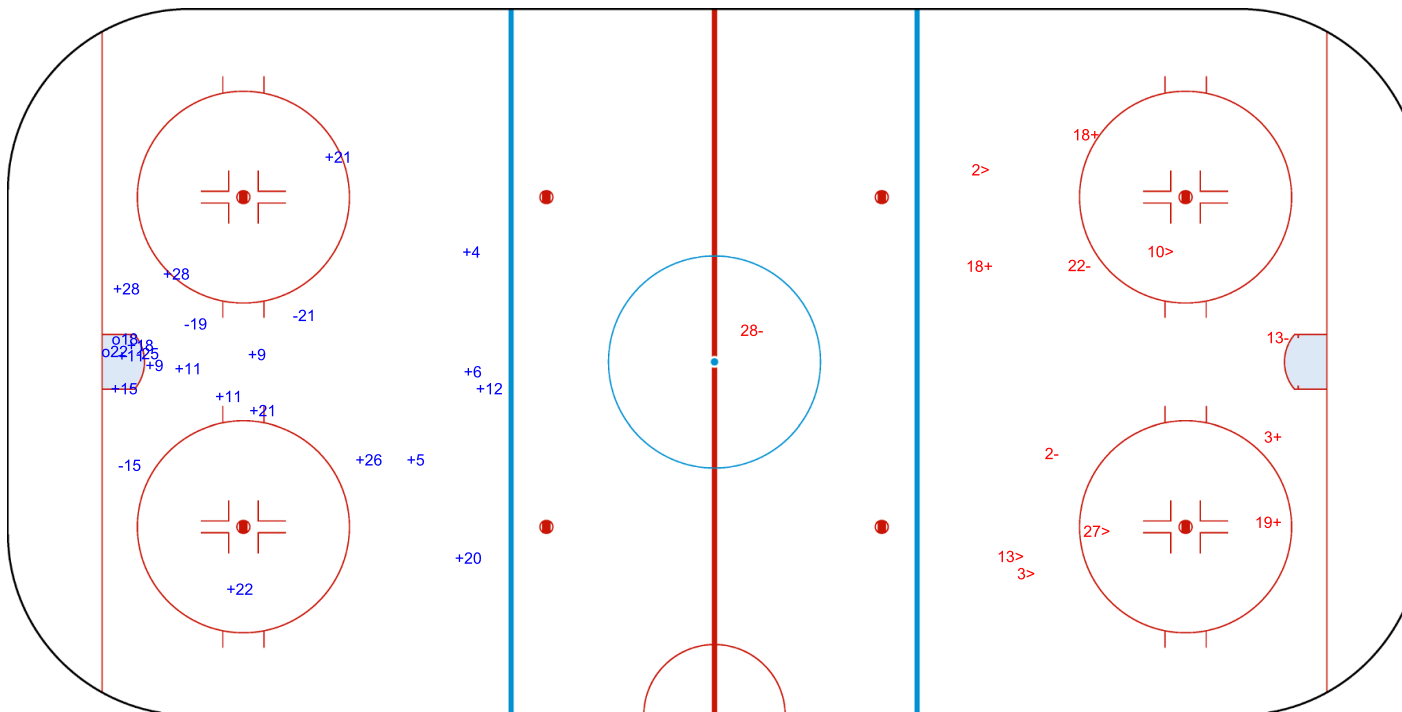

SHOT CHART
NED - JPN

Shots by NED
Goals (o): 0
SSG (+): 6
SSP (-): 2
SPG (-): 2

GK 1 of JPN

JPN → 1st Period ← NED

Shots by JPN
Goals (o): 2
SSP (>): 4
SSG (+): 12
SPG (-): 3

GK 1 of NED

Shots by JPN
Goals (o): 2 SSG (+): 18
SSP (<): 0 SPG (-): 4

GK 1 of NED

2nd Period

Shots by NED
Goals (o): 0 SSG (+): 4
SSP (>): 5 SPG (-): 4

GK 1 of JPN

Shots by NED

Goals (o): 1 SSG (+): 5
SSP (-): 4 SPG (-): 1

GK 1 of JPN

3rd Period