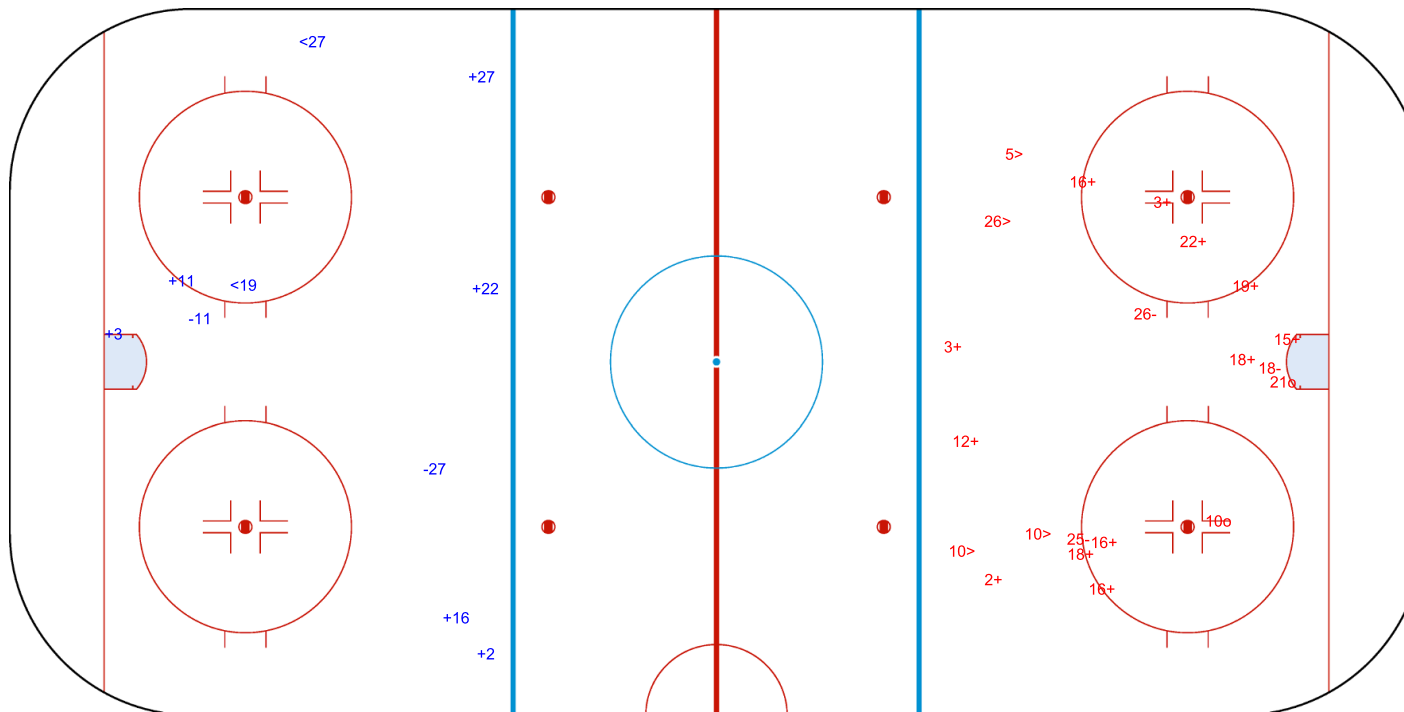

SHOT CHART
NED - JPN

Shots by NED
Goals (o): 0
SSG (+): 6
SSP (-): 2
SPG (-): 2

GK 1 of JPN

JPN → 1st Period ← NED

Shots by JPN
Goals (o): 2
SSP (>): 4
SSG (+): 12
SPG (-): 3

GK 1 of NED

Shots by JPN
Goals (o): 2 SSG (+): 18
SSP (<): 0 SPG (-): 4

GK 1 of NED

2nd Period

Shots by NED
Goals (o): 0 SSG (+): 4
SSP (>): 5 SPG (-): 4

GK 1 of JPN

Shots by NED

Goals (o): 1 SSG (+): 5
SSP (-): 4 SPG (-): 1

GK 1 of JPN

3rd Period