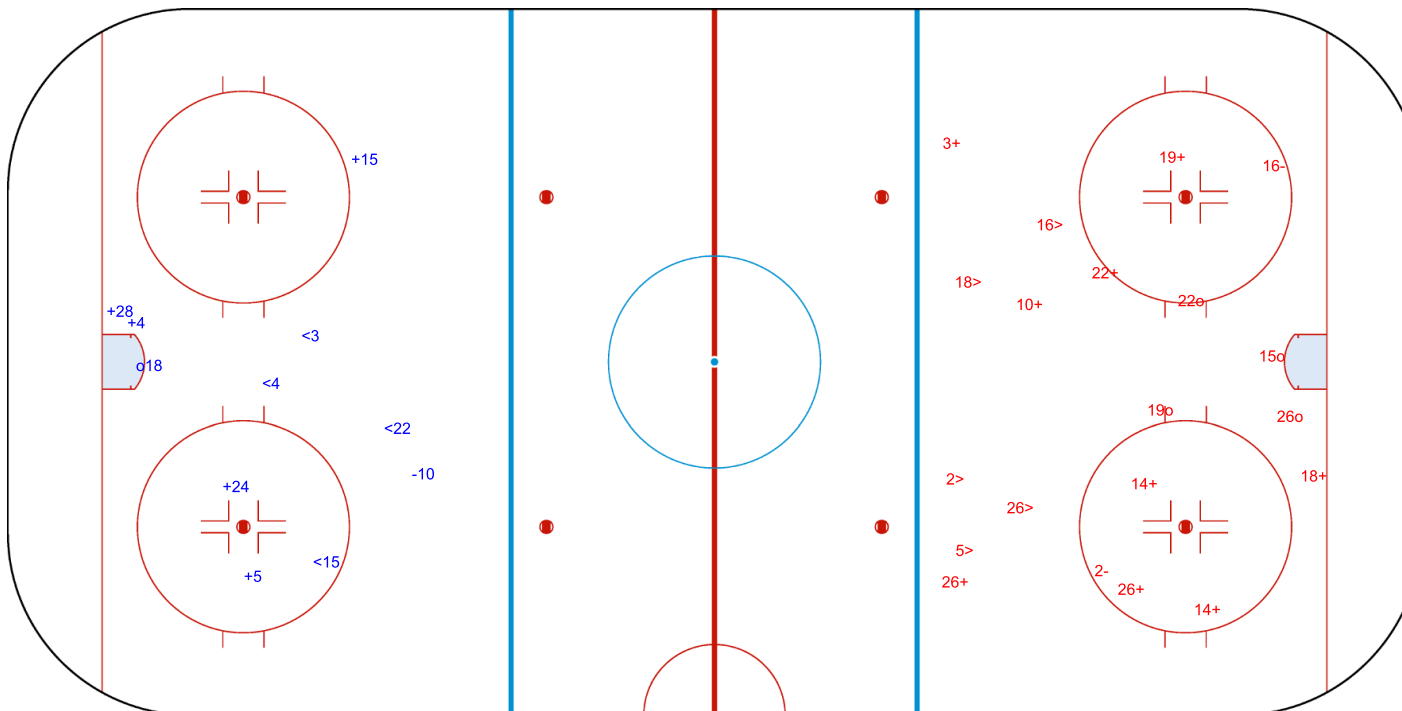

Shots by NED

Goals (o): 1   SSG (+): 5
SSP (-): 4   SPG (-): 1

GK 1 of JPN

3rd Period

Shots by JPN

Goals (o): 4   SSG (+): 9
SSP (>): 5   SPG (-): 2

GK 1 of NED

Legend:	
GK	Goalkeeper
SPG	Shots past goal
SSG	Shots saved by goalkeeper
SSP	Shots saved by player