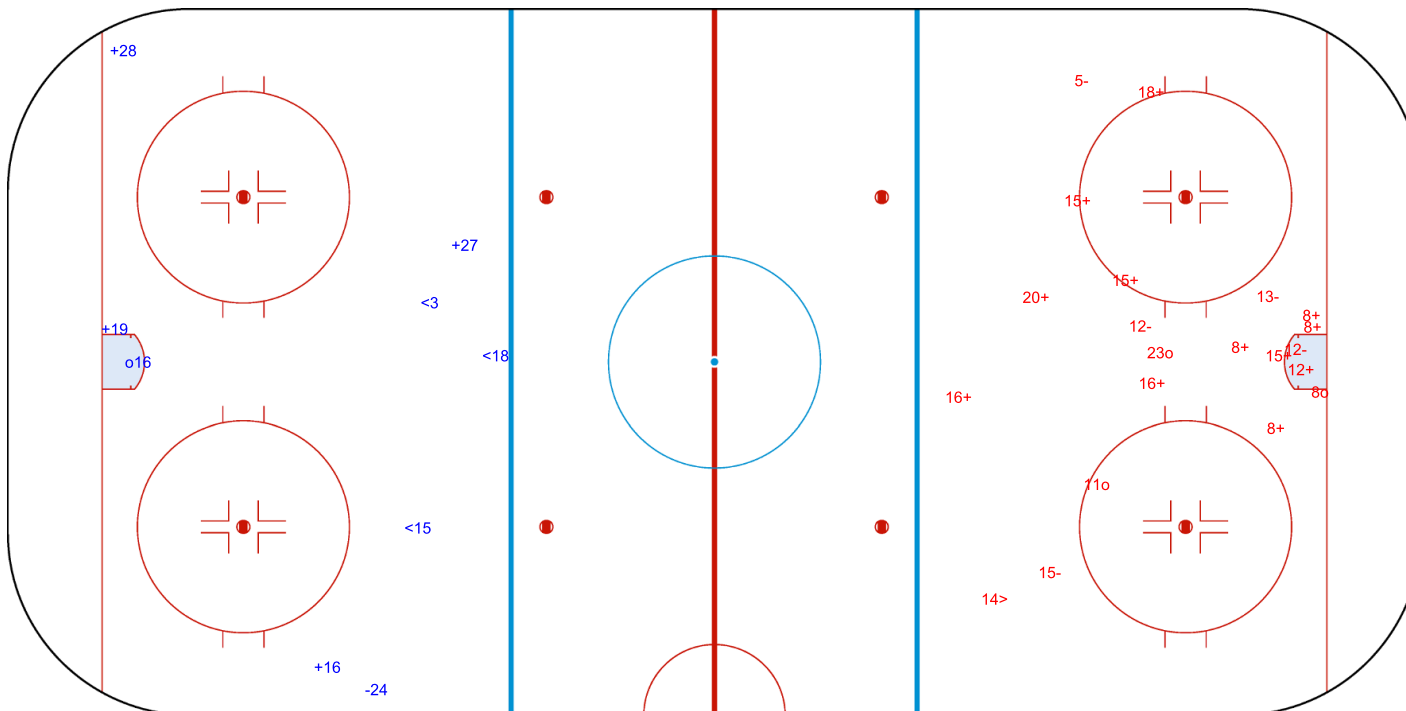

Shots by NED

Goals (o): 1   SSG (+): 4
SSP (-): 3   SPG (-): 1

o16

GK 30 of EST

3rd Period

Shots by EST

Goals (o): 3   SSG (+): 12
SSP (>): 1   SPG (-): 5

o11

o8

GK 30 of NED

o23

ENG

Legend:	
ENG	Empty net goal
GK	Goalkeeper
SPG	Shots past goal
SSG	Shots saved by goalkeeper
SSP	Shots saved by player