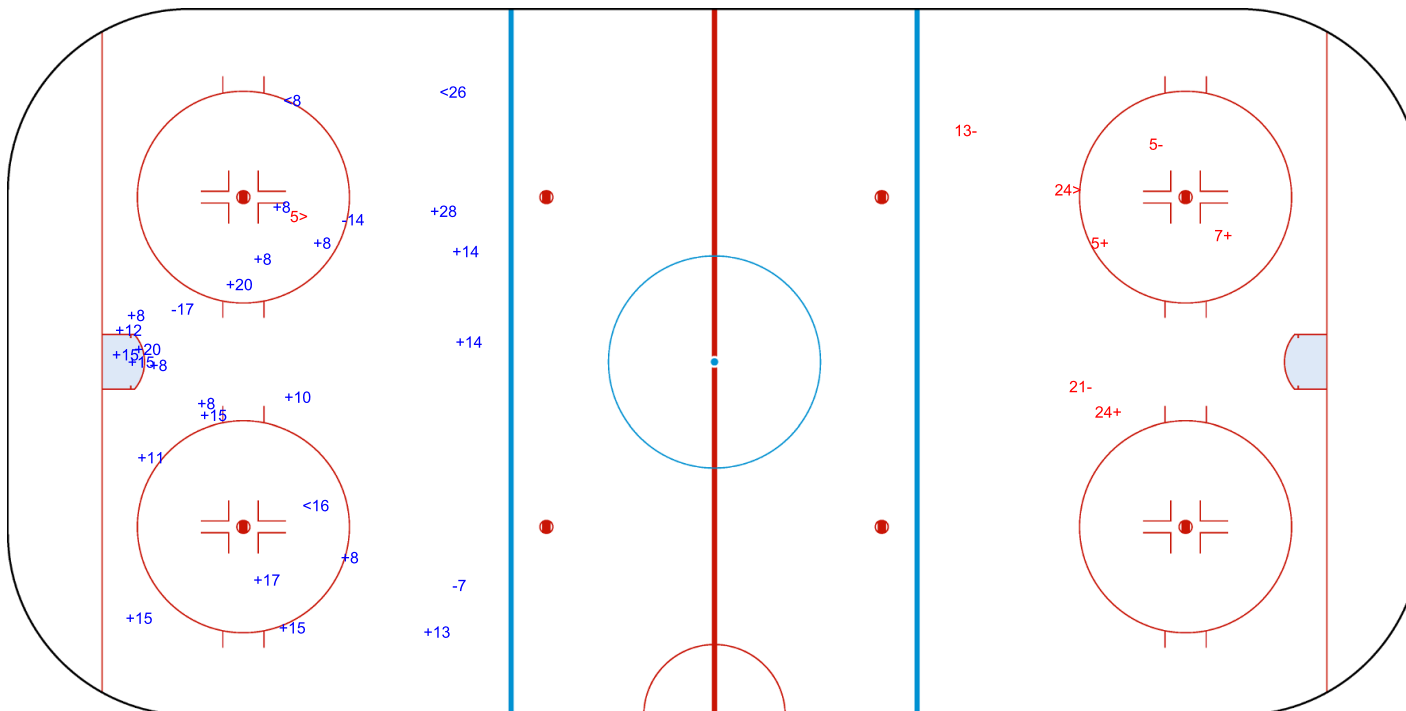

SHOT CHART
EST - NED

Shots by NED
Goals (o): 1 SSG (+): 3
SSP (<): 1 SPG (-): 1

GK 30 of EST

1st Period

Shots by EST
Goals (o): 1 SSG (+): 18
SSP (>): 9 SPG (-): 6

GK 30 of NED

Shots by EST
Goals (o): 0
SSP (-): 3
SSG (+): 22
SPG (-): 3

GK 30 of NED

NED → 2nd Period ← EST

Shots by NED
Goals (o): 0
SSP (>): 2
SSG (+): 3
SPG (-): 3

GK 30 of EST

Shots by NED

Goals (o): 1 SSG (+): 4
SSP (-): 3 SPG (-): 1

o16

GK 30 of EST