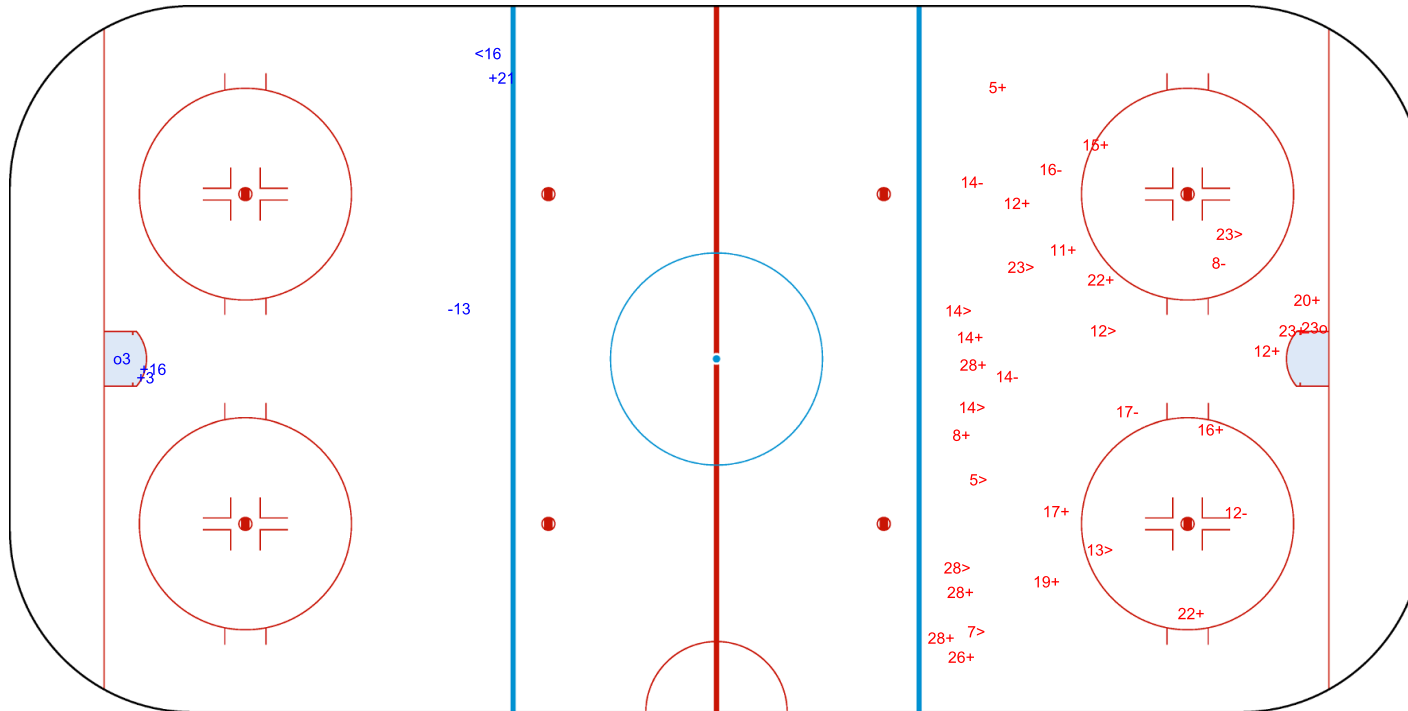

SHOT CHART
EST - NED

Shots by NED
Goals (o): 1 SSG (+): 3
SSP (<): 1 SPG (-): 1

GK 30 of EST

1st Period

Shots by EST
Goals (o): 1 SSG (+): 18
SSP (>): 9 SPG (-): 6

GK 30 of NED

Shots by EST
Goals (o): 0
SSP (-): 3
SSG (+): 22
SPG (-): 3

GK 30 of NED

NED → 2nd Period ← EST

Shots by NED
Goals (o): 0
SSP (>): 2
SSG (+): 3
SPG (-): 3

GK 30 of EST

Shots by NED

Goals (o): 1 SSG (+): 4
SSP (-): 3 SPG (-): 1

o16

GK 30 of EST