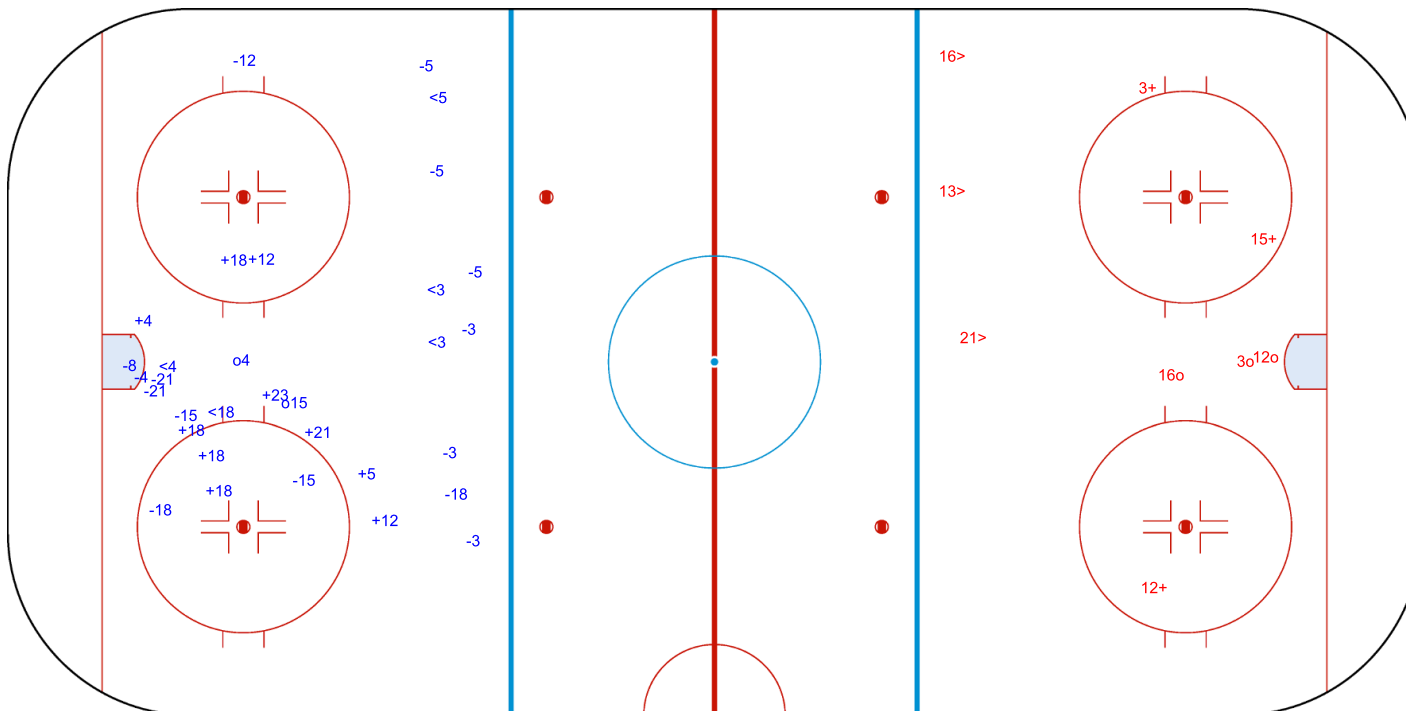

SHOT CHART
NED - CHN

Shots by NED
Goals (o): 3 SSG (+): 1
SSP (-): 2 SPG (-): 1

CHN → 1st Period ← NED

Shots by CHN
Goals (o): 0 SSG (+): 15
SSP (>): 7 SPG (-): 6

Shots by CHN
Goals (o): 2 SSG (+): 10
SSP (<): 5 SPG (-): 15

GK 1 of NED

NED → 2nd Period ← CHN

Shots by NED
Goals (o): 3 SSG (+): 3
SSP (>): 3 SPG (-): 0

GK 1 of CHN

GK 25 of CHN

Shots by NED

Goals (o): 1 SSG (+): 5
SSP (-): 6 SPG (-): 2

GK 25 of CHN