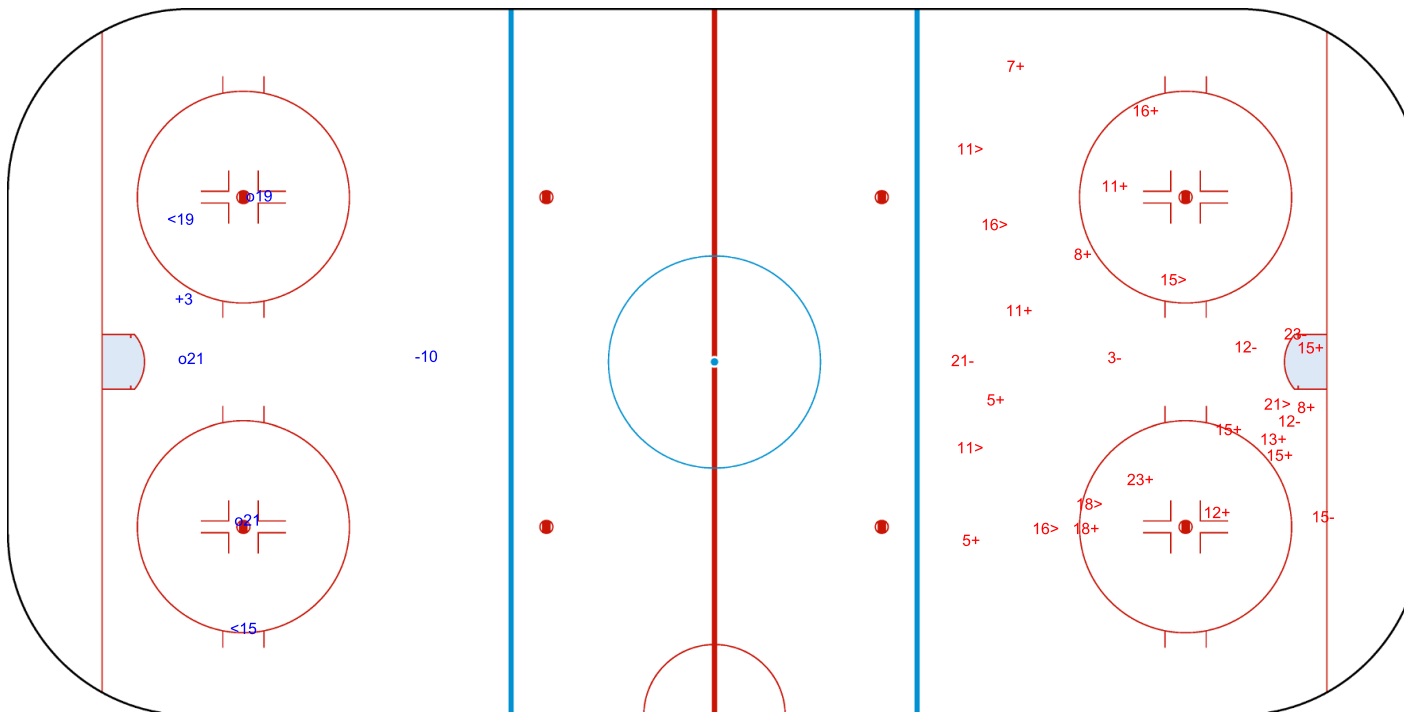

SHOT CHART
NED - CHN

Shots by NED
Goals (o): 3 SSG (+): 1
SSP (-): 2 SPG (-): 1

CHN → 1st Period ← NED

Shots by CHN
Goals (o): 0 SSG (+): 15
SSP (>): 7 SPG (-): 6

Shots by CHN
Goals (o): 2 SSG (+): 10
SSP (<): 5 SPG (-): 15

GK 1 of NED

NED → 2nd Period ← CHN

Shots by NED
Goals (o): 3 SSG (+): 3
SSP (>): 3 SPG (-): 0

GK 1 of CHN

GK 25 of CHN

Shots by NED

Goals (o): 1 SSG (+): 5
SSP (-): 6 SPG (-): 2

GK 25 of CHN