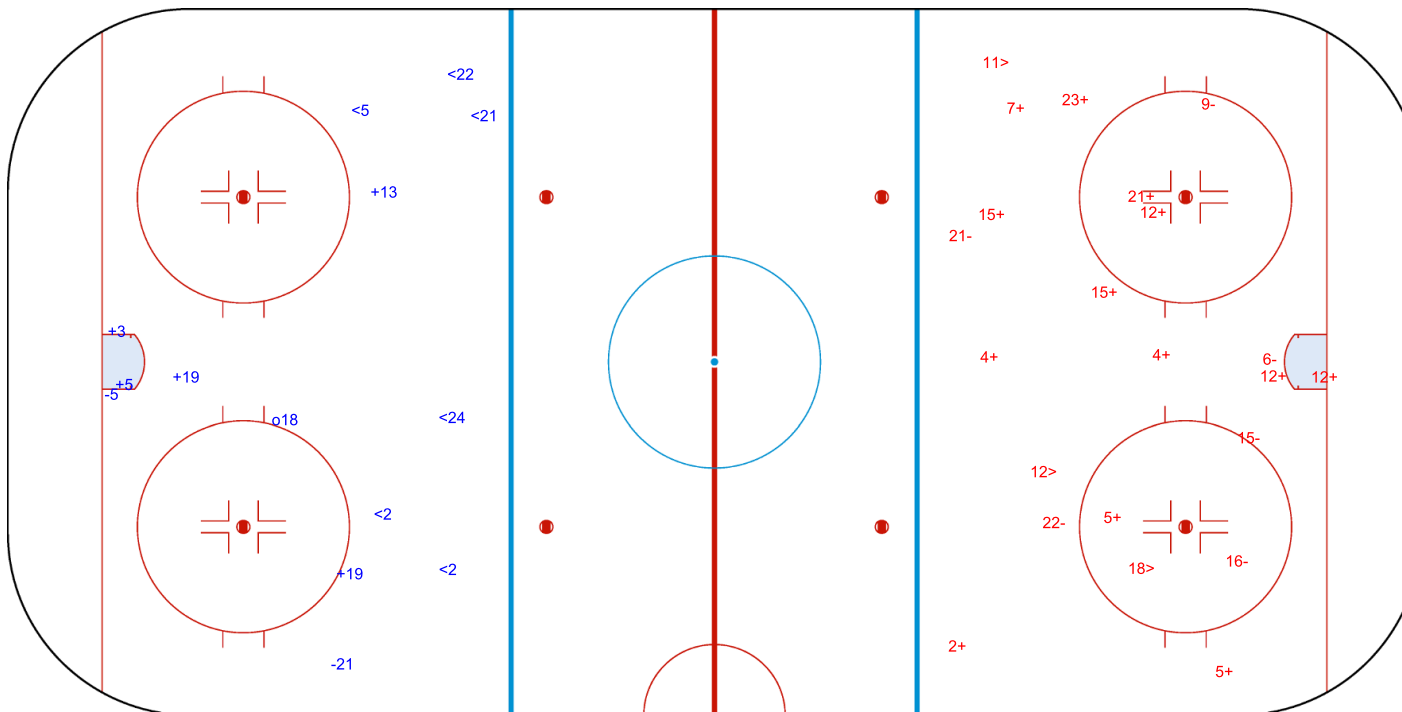

SHOT CHART
NED - CHN

Shots by NED
Goals (o): 3 SSG (+): 1
SSP (-): 2 SPG (-): 1

CHN → 1st Period ← NED

Shots by CHN
Goals (o): 0 SSG (+): 15
SSP (>): 7 SPG (-): 6

Shots by CHN
Goals (o): 2 SSG (+): 10
SSP (<): 5 SPG (-): 15

3rd Period

Shots by CHN

Goals (o): 0 SSG (+): 13
SSP (>): 3 SPG (-): 6

GK 1 of NED

Legend:	
GK Goalkeeper	SSP Shots saved by player
SPG Shots past goal	SSG Shots saved by goalkeeper