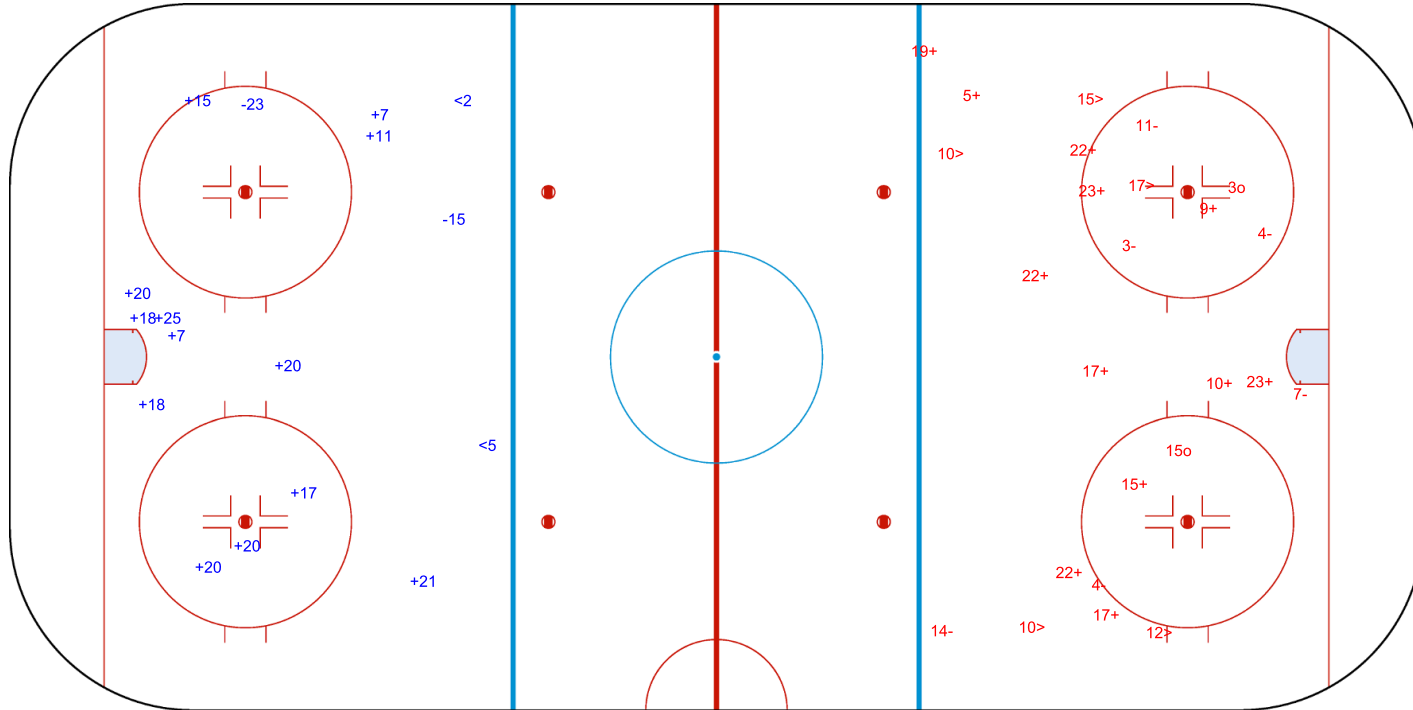

SHOT CHART  
 CAN - BLR

Shots by BLR  
 Goals (o): 0  
 SSP (<): 2  
 SSG (+): 13  
 SPG (-): 2

GK 29 of CAN

**CAN** → **Period: 1** ← **BLR**

Shots by CAN  
 Goals (o): 2  
 SSP (>): 5  
 SSG (+): 12  
 SPG (-): 6

GK 29 of BLR

Shots by CAN

Goals (o): 2    SSG (+): 6  
 SSP (<): 5    SPG (-): 3

GK 29 of BLR

GK 30 of BLR

**Period: 2**

Shots by BLR

Goals (o): 1    SSG (+): 6  
 SSP (>): 6    SPG (-): 6