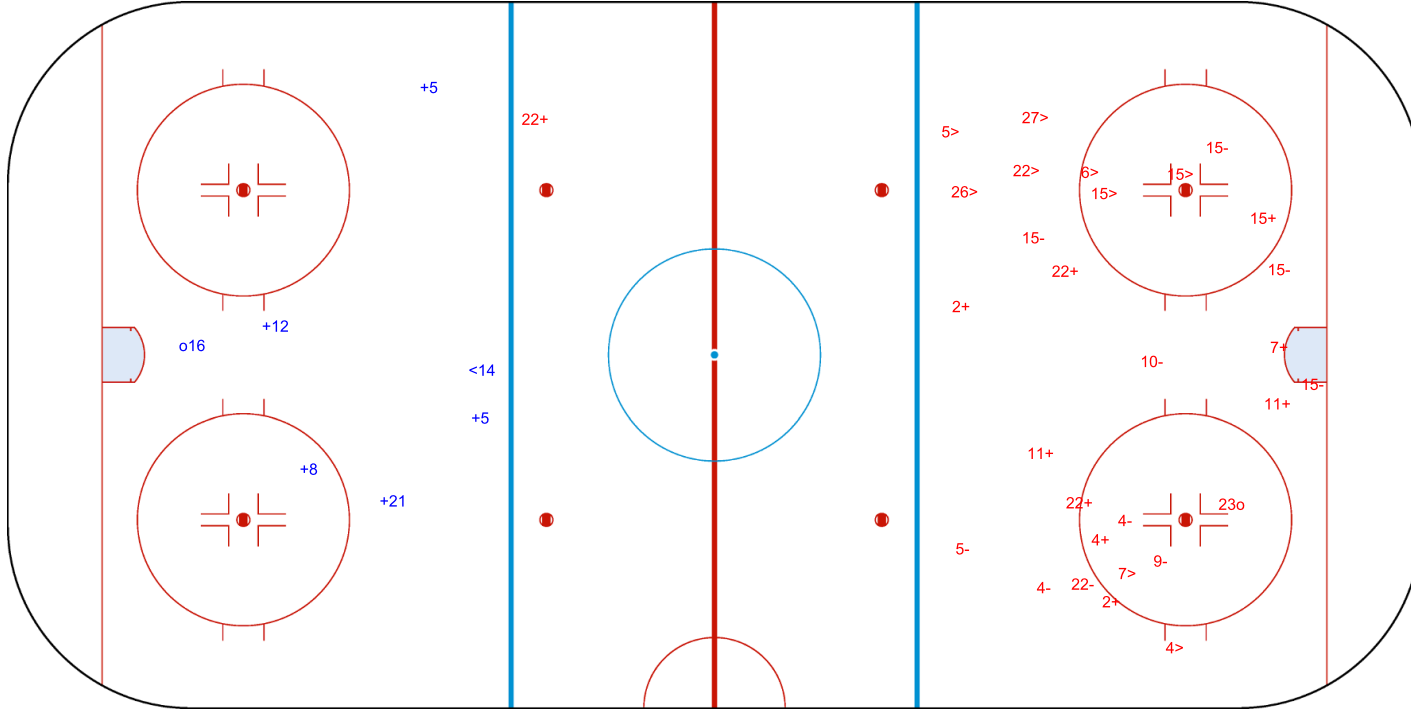

Shots by BLR

Goals (o): 1   SSG (+): 5
SSP (<): 1   SPG (-): 0

GK 29 of CAN

CAN

Period: 3

BLR

Shots by CAN

Goals (o): 1   SSG (+): 10
SSP (>): 9   SPG (-): 10

GK 30 of BLR

Legend:	
GK	Goalkeeper
SPG	Shots past goal
SSG	Shots saved by goalkeeper
SSP	Shots saved by player