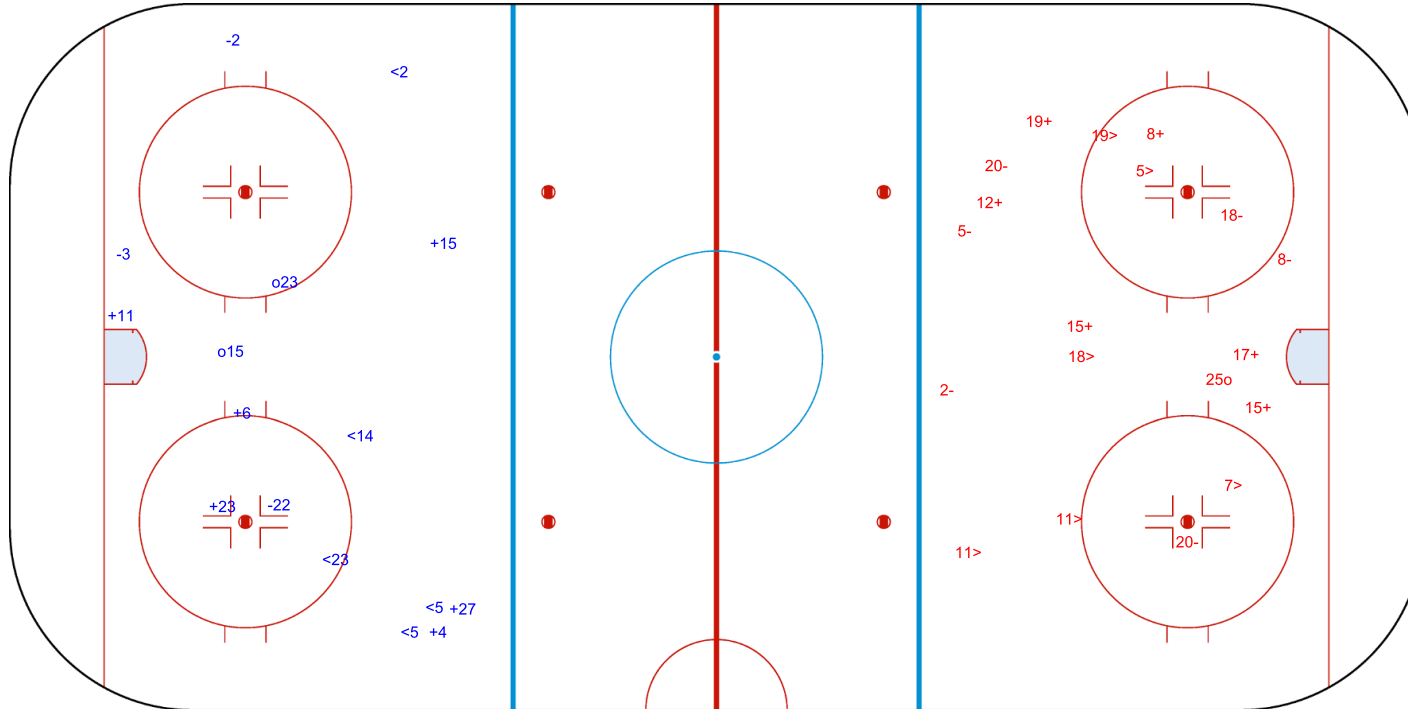

SHOT CHART  
 CAN - BLR

Shots by BLR  
 Goals (o): 0  
 SSP (<): 2  
 SSG (+): 13  
 SPG (-): 2

GK 29 of CAN

**CAN** → **Period: 1** ← **BLR**

Shots by CAN  
 Goals (o): 2  
 SSP (>): 5  
 SSG (+): 12  
 SPG (-): 6

GK 29 of BLR

Shots by CAN

Goals (o): 2    SSG (+): 6  
 SSP (<): 5    SPG (-): 3

GK 29 of BLR

GK 30 of BLR

**Period: 2**

Shots by BLR

Goals (o): 1    SSG (+): 6  
 SSP (>): 6    SPG (-): 6