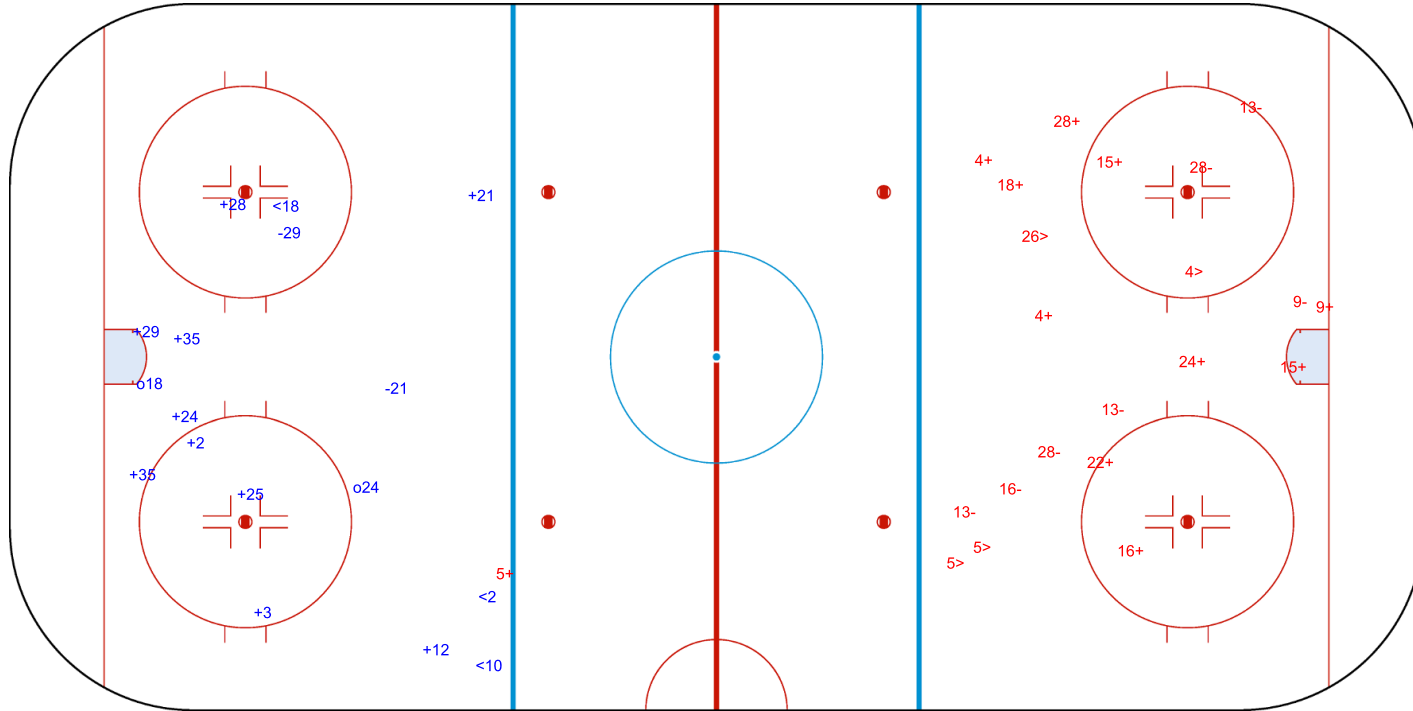

Shots by FIN
Goals (o): 2
SSP (-): 3
SSG (+): 10
SPG (-): 2

GK 30 of GER

Period: 3

Shots by GER
Goals (o): 0
SSP (>): 4
SSG (+): 11
SPG (-): 7

GK 31 of FIN

Legend:		
GK	Goalkeeper	
SPG	Shots past goal	
SSG	Shots saved by goalkeeper	
SSP	Shots saved by player