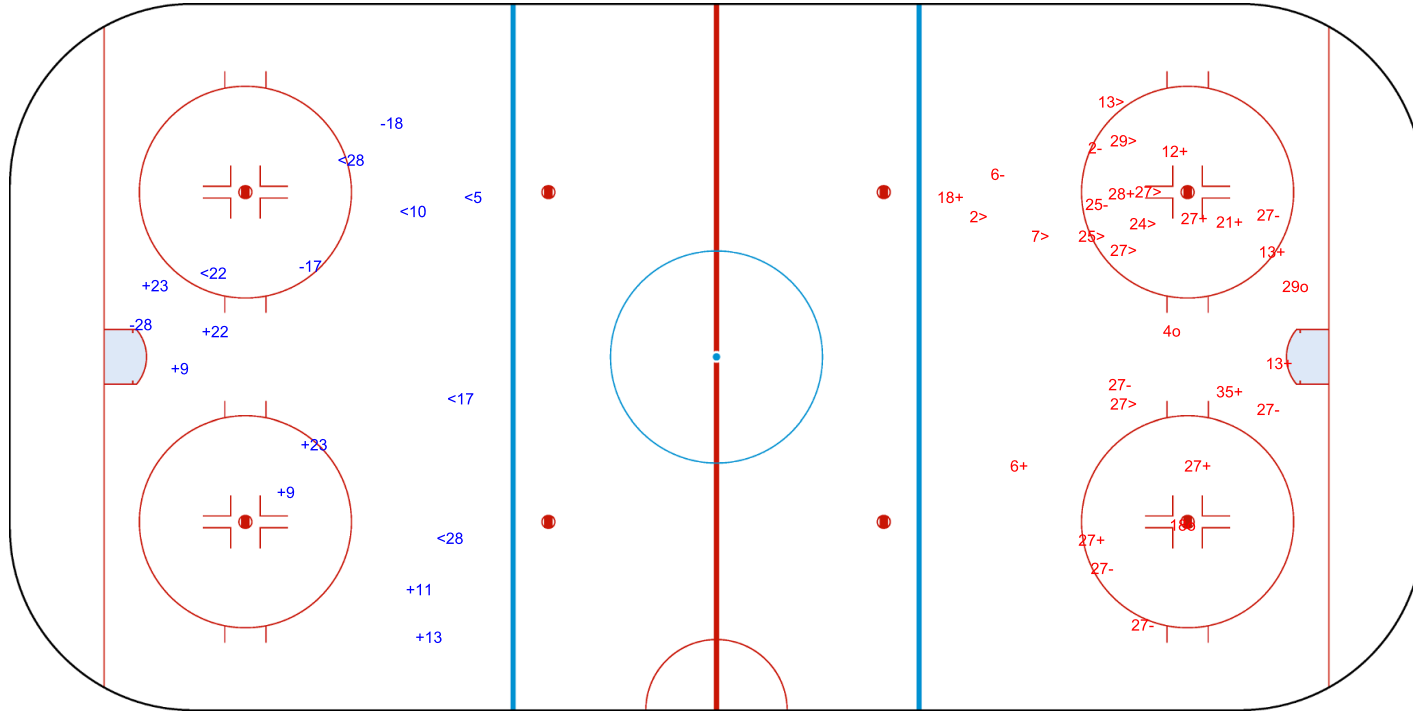

GK 31 of FIN

Period: 2

Shots by FIN

Goals (o): 3 SSG (+): 11
 SSP (>): 9 SPG (-): 8

GK 30 of GER

Shots by FIN
 Goals (o): 2
 SSP (-): 3
 SSG (+): 10
 SPG (-): 2

GK 30 of GER

Period: 3