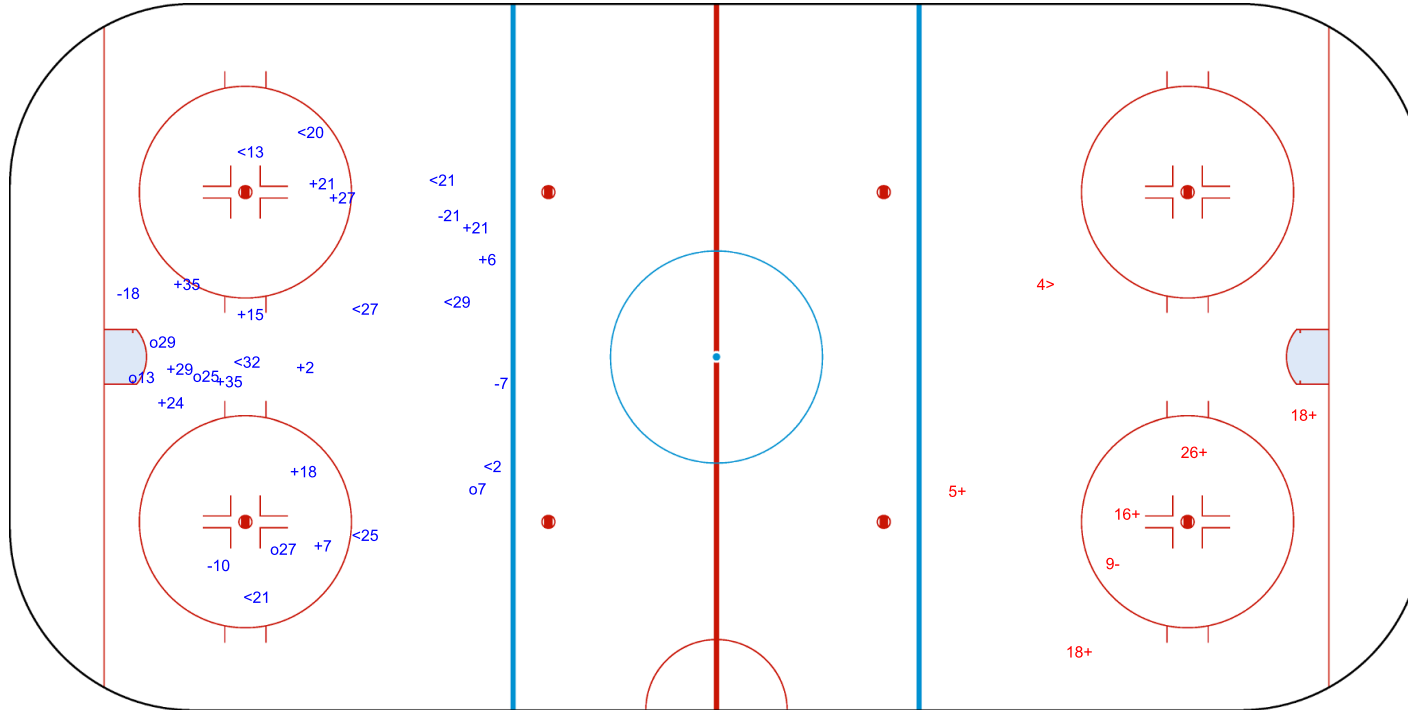

SHOT CHART
 FIN - GER

Shots by FIN
 Goals (o): 5
 SSP (<): 9
 SSG (+): 12
 SPG (-): 4

GK 30 of GER

Period: 1

Shots by GER
 Goals (o): 0
 SSP (>): 1
 SSG (+): 5
 SPG (-): 1

GK 31 of FIN

Shots by GER

Goals (o): 0 SSG (+): 7
 SSP (<): 6 SPG (-): 3