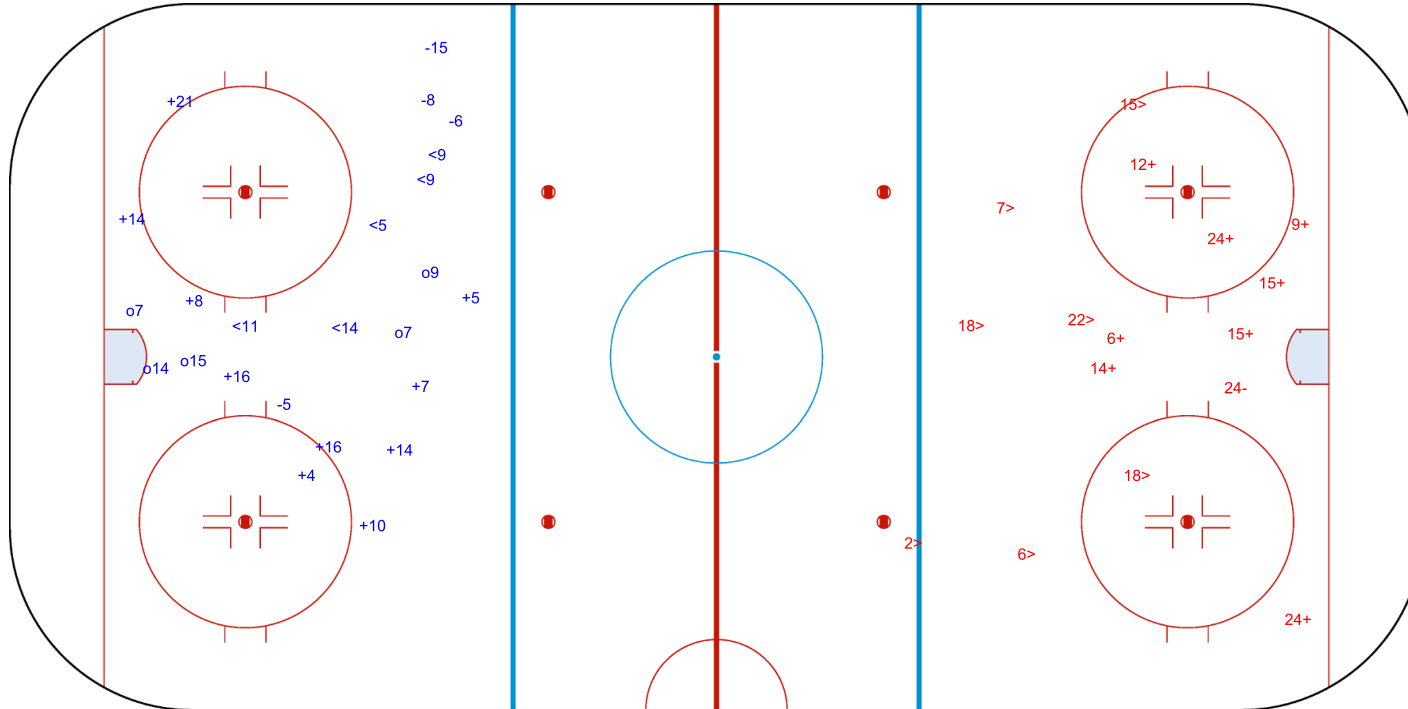

Shots by LUX

Goals (o): 5    SSG (+): 10  
SSP (<): 5    SPG (-): 4

GK 1 of RSA

GK 20 of RSA

3rd Period

Shots by RSA

Goals (o): 0    SSG (+): 8  
SSP (>): 7    SPG (-): 1

GK 25 of LUX

Legend:	
<b>GK</b>	Goalkeeper
<b>SPG</b>	Shots past goal
<b>SSG</b>	Shots saved by goalkeeper
<b>SSP</b>	Shots saved by player