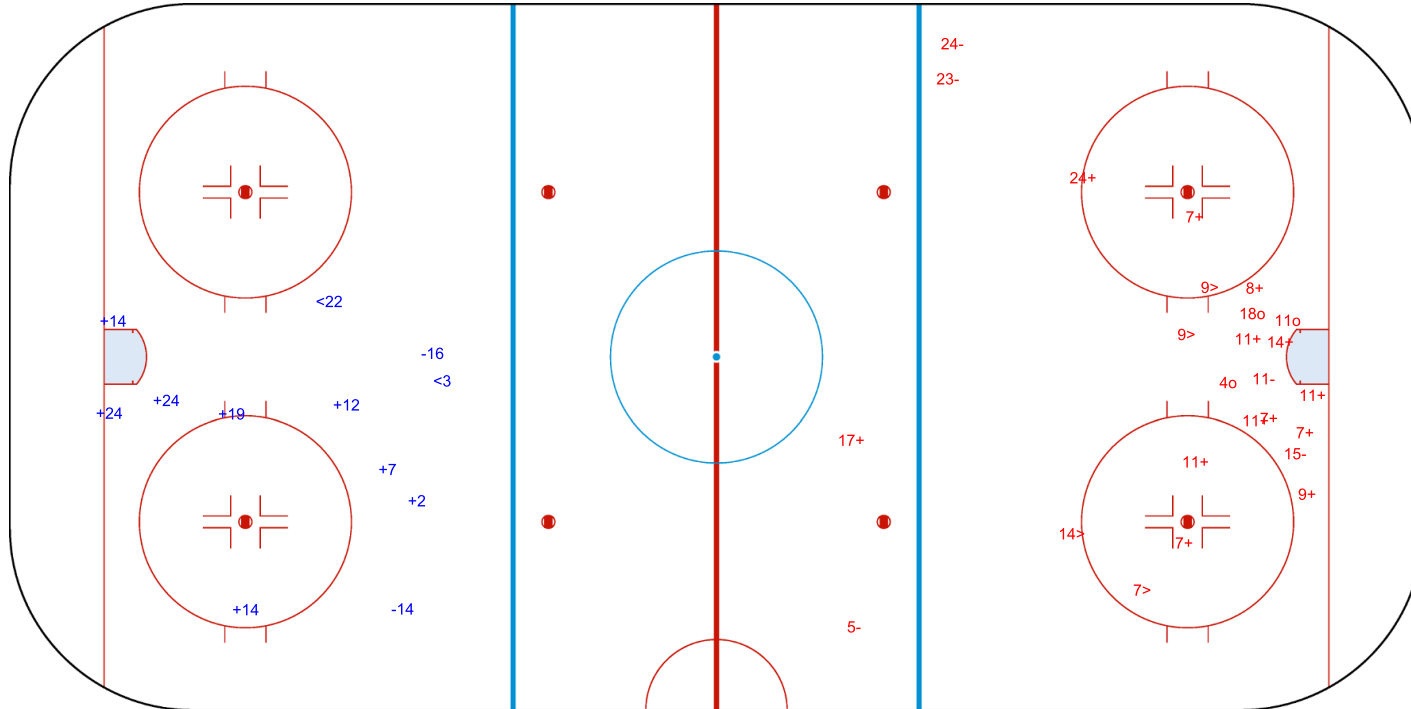

Shots by RSA

Goals (o): 0    SSG (+): 8  
SSP (<): 2    SPG (-): 2

GK 1 of LUX

GK 25 of LUX

2nd Period

Shots by LUX

Goals (o): 3    SSG (+): 13  
SSP (>): 4    SPG (-): 5

GK 20 of RSA