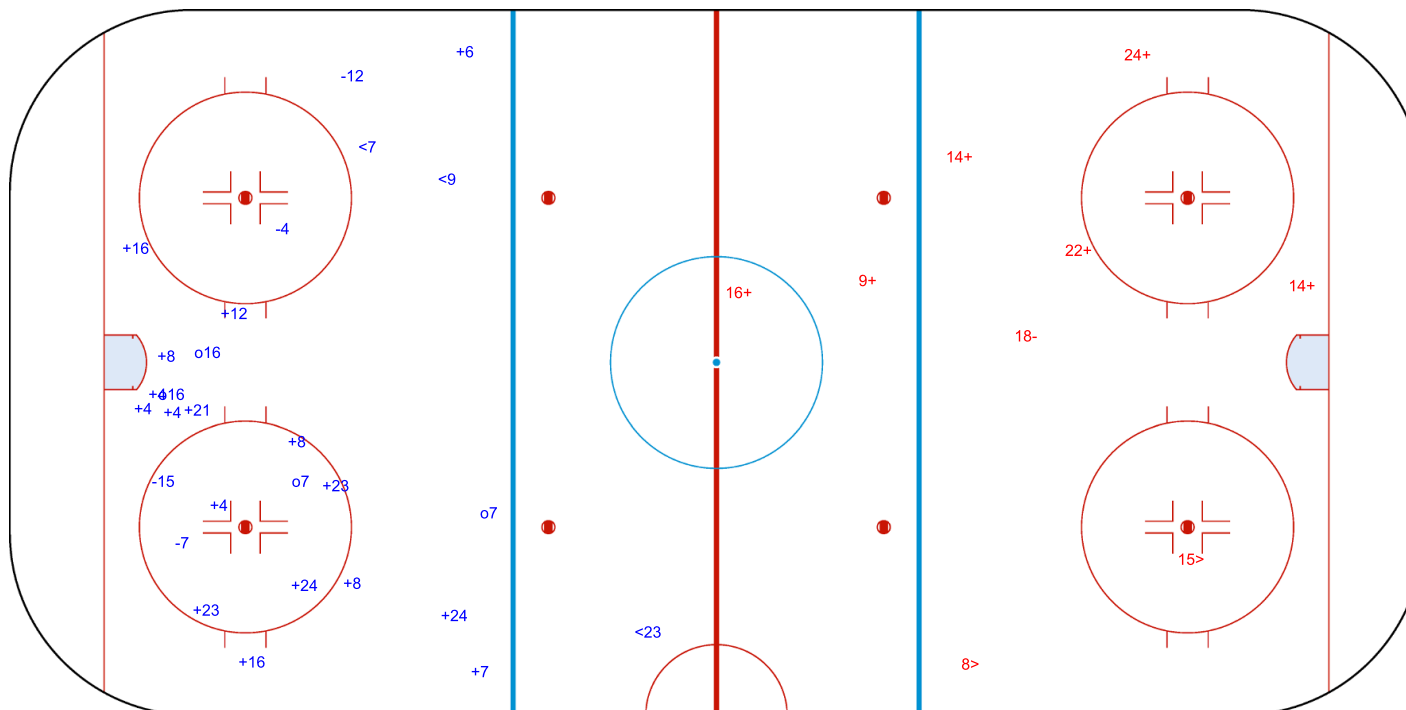

SHOT CHART  
RSA - LUX

Shots by LUX  
Goals (o): 4      SSG (+): 17  
SSP (<): 3      SPG (-): 4

GK 20 of RSA

1st Period

Shots by RSA  
Goals (o): 0      SSG (+): 6  
SSP (>): 2      SPG (-): 1

GK 1 of LUX