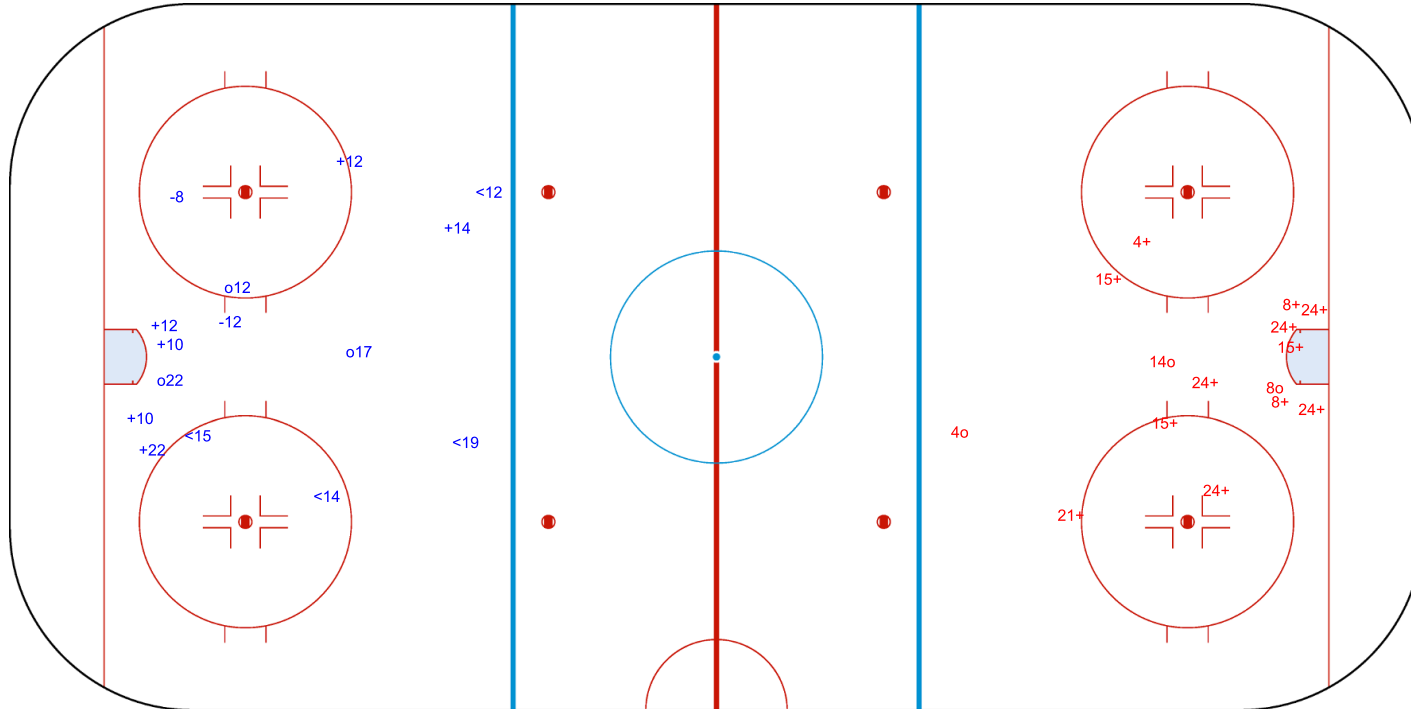

Goals (o): 3

SSG (+): 12

SSP (>): 0

SPG (-): 0

GK 1 of BIH

GK 25 of BIH

Shots by RSA

Goals (o): 3    SSG (+): 9  
SSP (<): 1    SPG (-): 0