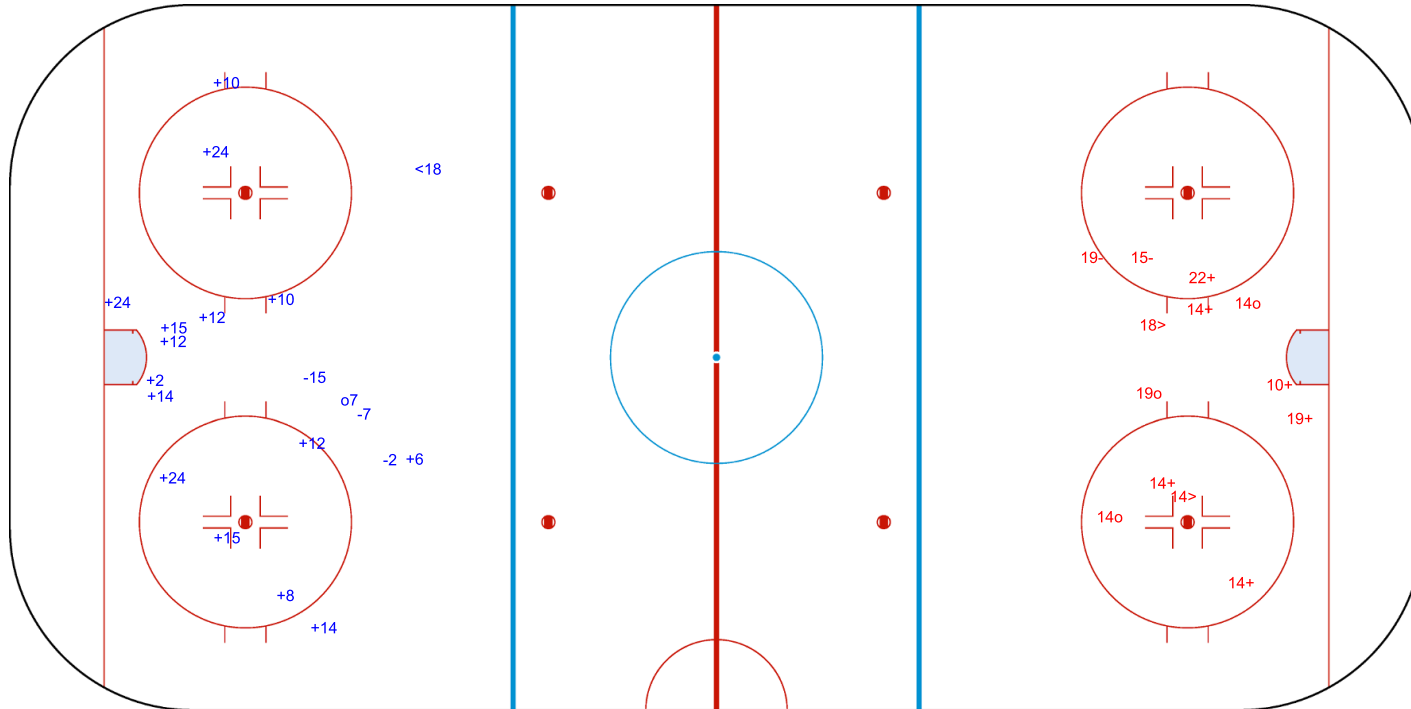

SHOT CHART  
RSA - BIH

Shots by RSA  
Goals (o): 1      SSG (+): 15  
SSP (<): 1      SPG (-): 3

GK 1 of BIH

1st Period

Shots by BIH  
Goals (o): 3      SSG (+): 6  
SSP (>): 2      SPG (-): 2

GK 20 of RSA