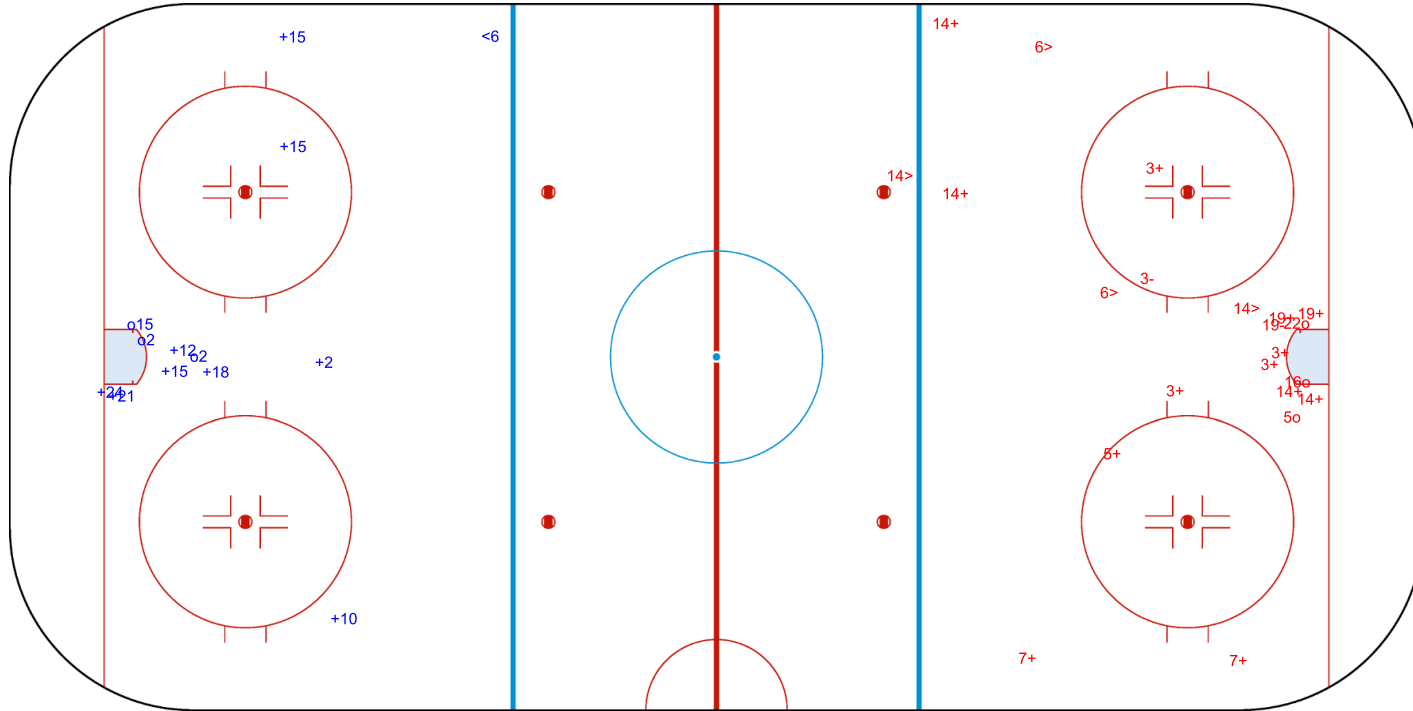

GK 25 of BIH

BIH → 3rd Period ← RSA

Shots by BIH

Goals (o): 3    SSG (+): 13  
SSP (>): 4    SPG (-): 2

GK 20 of RSA

| Legend:    |                           |
|------------|---------------------------|
| <b>GK</b>  | Goalkeeper                |
| <b>SPG</b> | Shots past goal           |
| <b>SSG</b> | Shots saved by goalkeeper |
| <b>SSP</b> | Shots saved by player     |