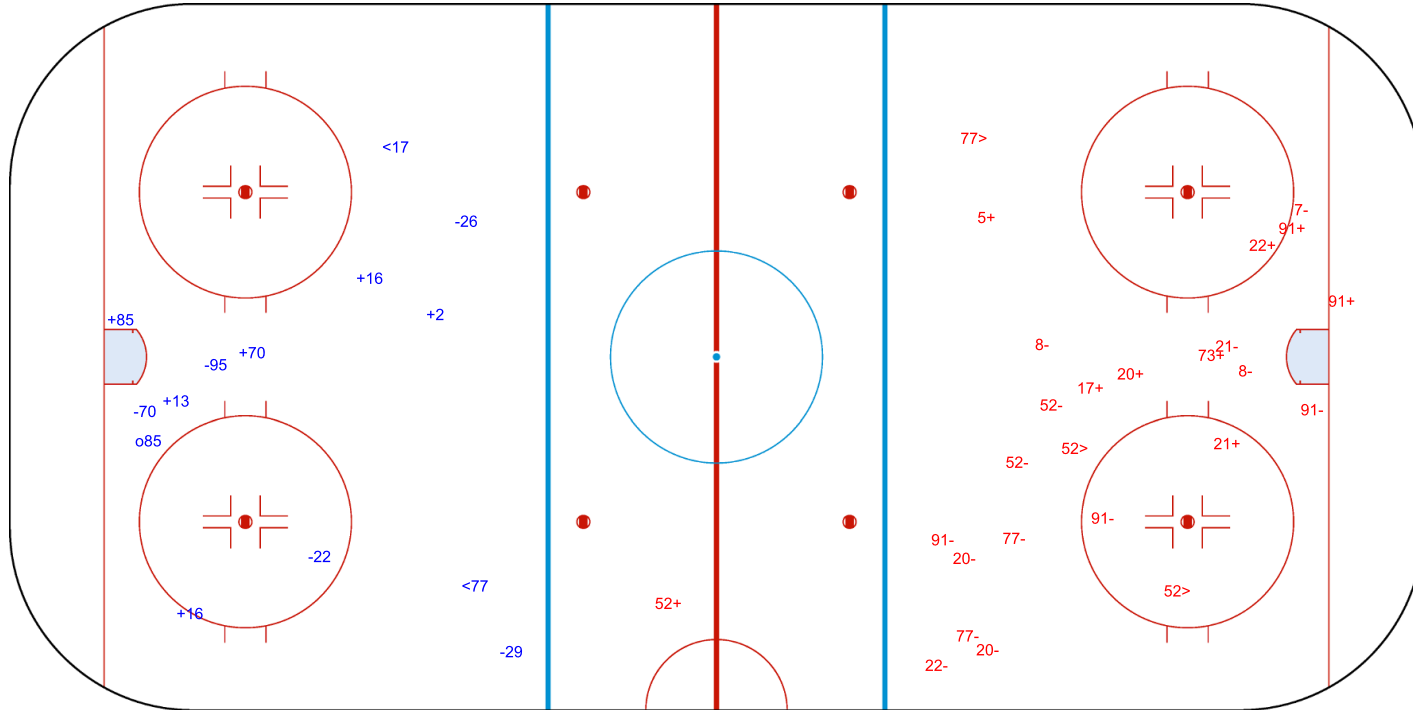

SHOT CHART
CAN - LAT

Shots by LAT
Goals (o): 1 SSG (+): 6
SSP (<): 2 SPG (-): 5

GK 35 of CAN

CAN → 1st Period ← LAT

Shots by CAN
Goals (o): 0 SSG (+): 9
SSP (>): 3 SPG (-): 14

GK 31 of LAT

Shots by CAN

Goals (o): 1 SSG (+): 15
SSP (<): 3 SPG (-): 2

GK 31 of LAT

LAT → 2nd Period ← CAN

Shots by LAT

Goals (o): 1 SSG (+): 5
SSP (>): 2 SPG (-): 2

GK 35 of CAN

Shots by LAT
Goals (o): 0
SSP (<): 2
SSG (+): 9
SPG (-): 4

GK 35 of CAN

CAN → 3rd Period ← LAT