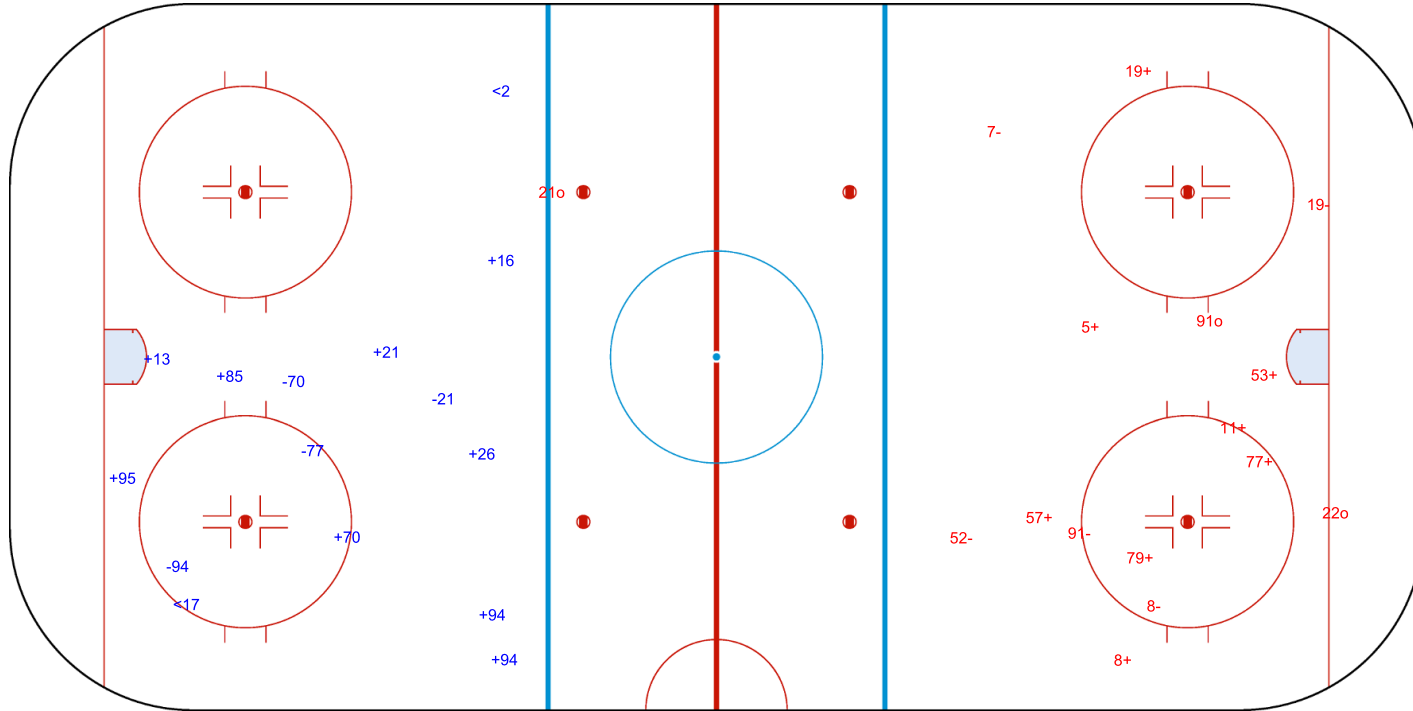

SHOT CHART
CAN - LAT

Shots by LAT
Goals (o): 1 SSG (+): 6
SSP (<): 2 SPG (-): 5

GK 35 of CAN

CAN → 1st Period ← LAT

Shots by CAN
Goals (o): 0 SSG (+): 9
SSP (>): 3 SPG (-): 14

GK 31 of LAT

Shots by CAN

Goals (o): 1 SSG (+): 15
SSP (<): 3 SPG (-): 2

GK 31 of LAT

LAT → 2nd Period ← CAN

Shots by LAT

Goals (o): 1 SSG (+): 5
SSP (>): 2 SPG (-): 2

GK 35 of CAN

Shots by LAT
Goals (o): 0
SSP (<): 2
SSG (+): 9
SPG (-): 4

GK 35 of CAN

CAN → 3rd Period ← LAT