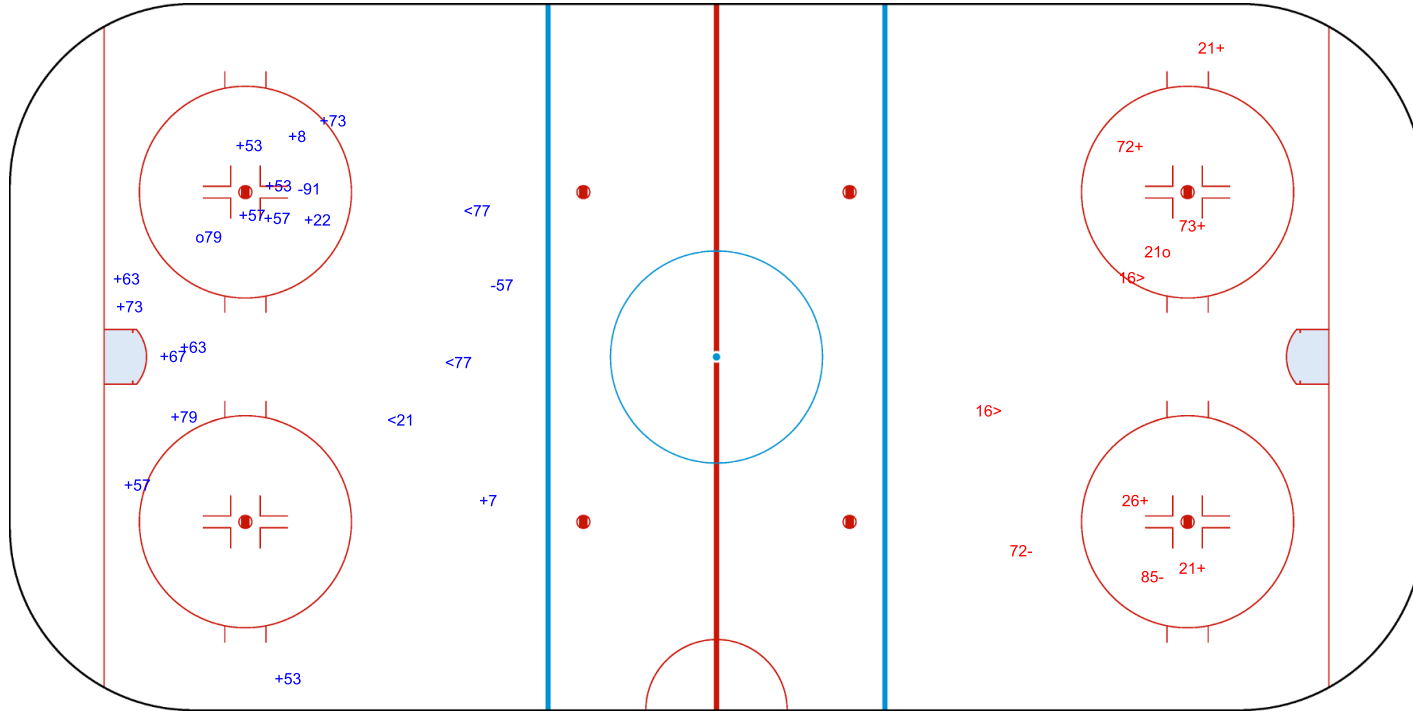

SHOT CHART
CAN - LAT

Shots by LAT
Goals (o): 1 SSG (+): 6
SSP (<): 2 SPG (-): 5

GK 35 of CAN

CAN → 1st Period ← LAT

Shots by CAN
Goals (o): 0 SSG (+): 9
SSP (>): 3 SPG (-): 14

GK 31 of LAT

Shots by CAN

Goals (o): 1 SSG (+): 15
SSP (<): 3 SPG (-): 2

GK 31 of LAT

LAT → 2nd Period ← CAN

Shots by LAT

Goals (o): 1 SSG (+): 5
SSP (>): 2 SPG (-): 2

GK 35 of CAN

Shots by LAT
Goals (o): 0
SSP (<): 2
SSG (+): 9
SPG (-): 4

GK 35 of CAN

CAN → 3rd Period ← LAT