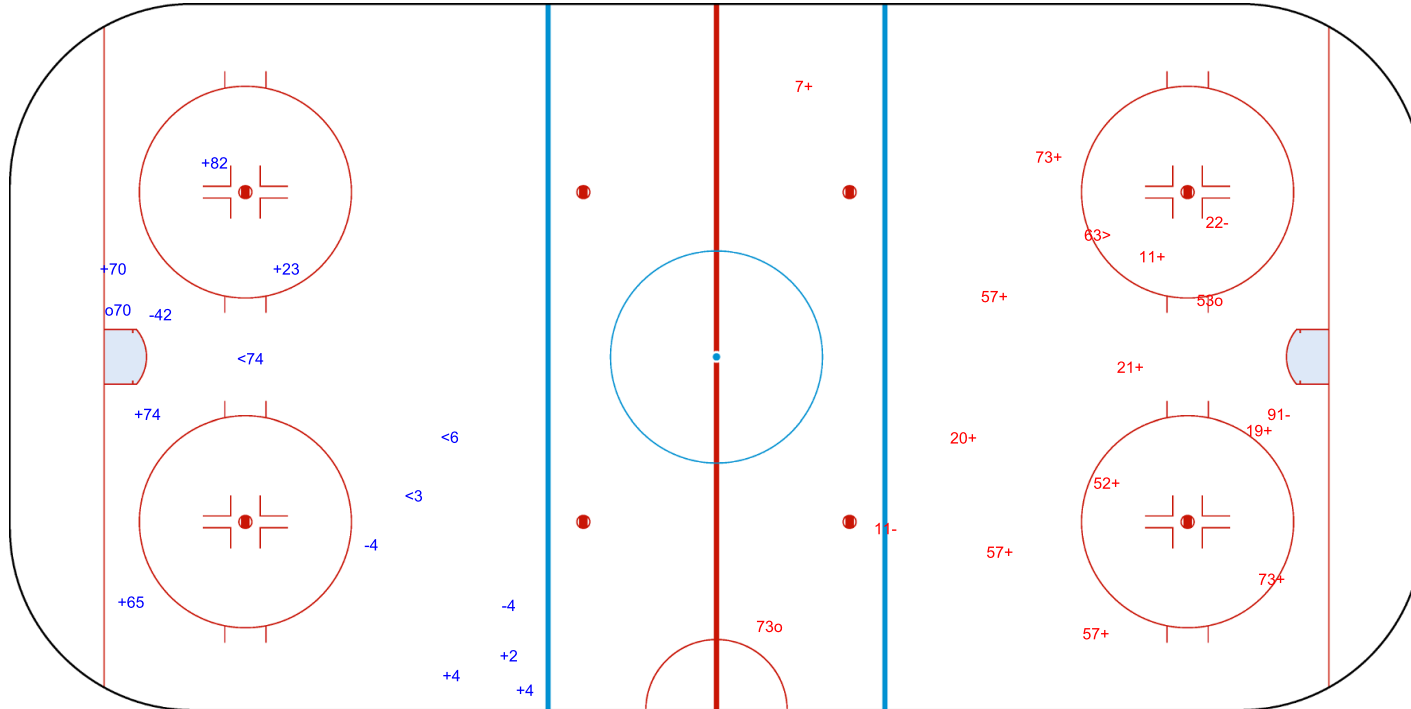

CAN → 3rd Period ← FIN

Shots by CAN
Goals (o): 2
SSP (>): 1

SSG (+): 11
SPG (-): 3