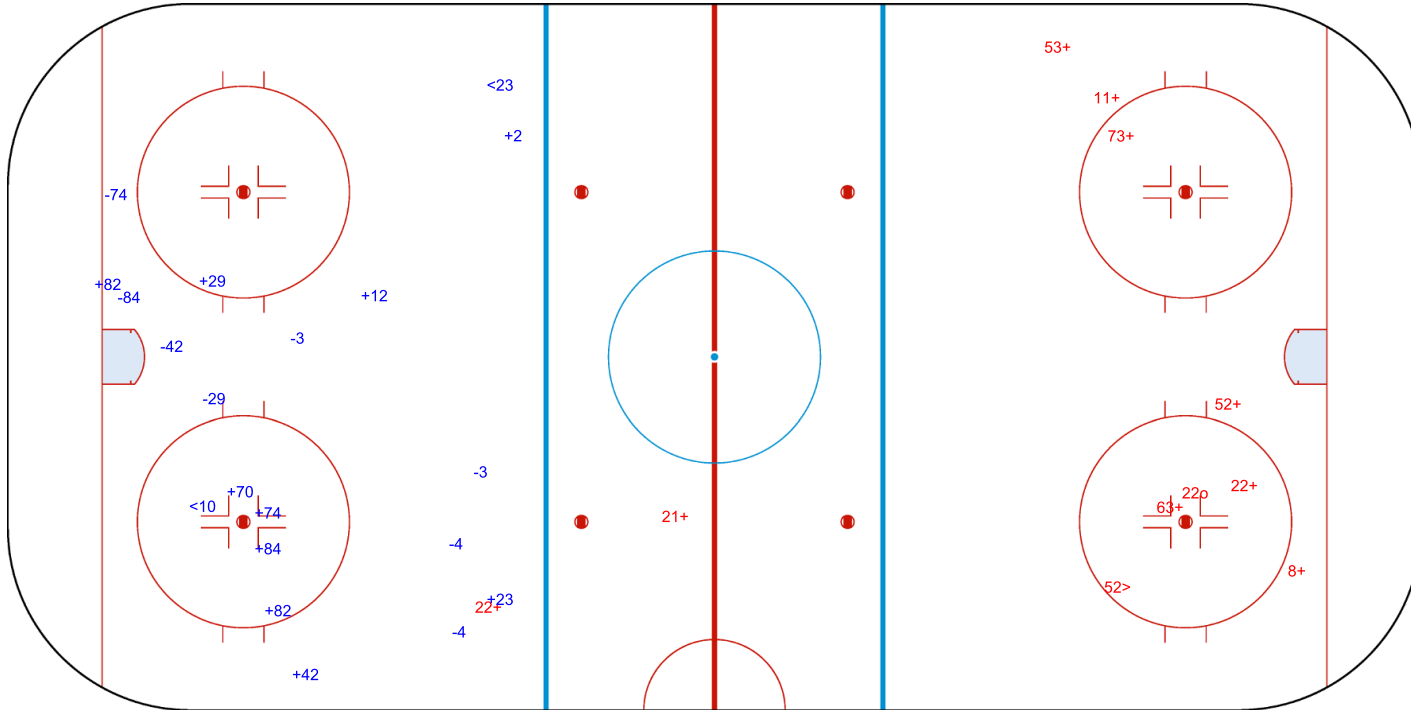

SHOT CHART
CAN - FIN

Shots by FIN
Goals (o): 0
SSG (+): 10
SSP (-): 2
SPG (-): 8

GK 35 of CAN

CAN → 1st Period ← FIN

Shots by CAN
Goals (o): 1
SSG (+): 9
SSP (>): 1
SPG (-): 0

GK 33 of FIN

Shots by CAN

Goals (o): 1 SSG (+): 7

SSP (<): 5 SPG (-): 3

GK 33 of FIN

FIN → 2nd Period ← CAN

Shots by FIN

Goals (o): 0 SSG (+): 9

SSP (>): 2 SPG (-): 5

GK 35 of CAN

Shots by FIN
Goals (o): 1
SSP (-): 3