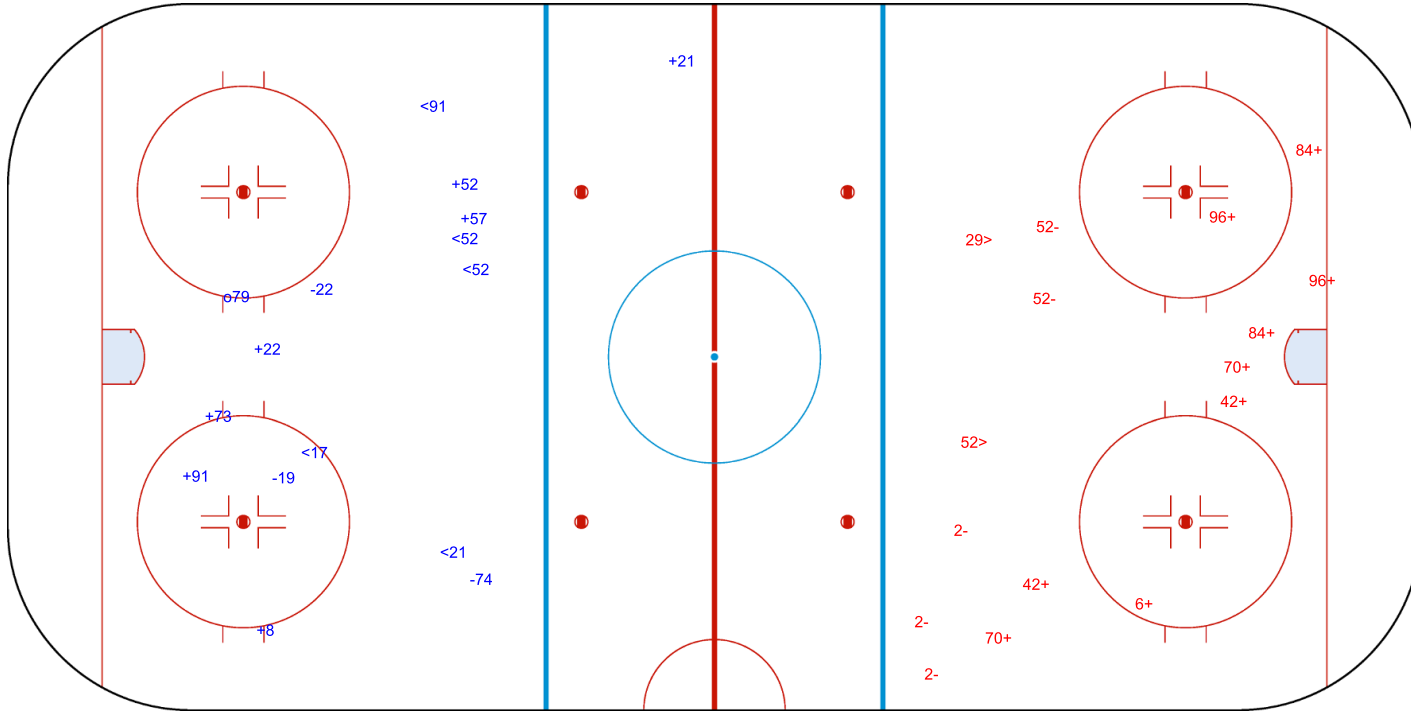

SHOT CHART
CAN - FIN

Shots by FIN
Goals (o): 0
SSG (+): 10
SSP (-): 2
SPG (-): 8

GK 35 of CAN

CAN → 1st Period ← FIN

Shots by CAN
Goals (o): 1
SSG (+): 9
SSP (>): 1
SPG (-): 0

GK 33 of FIN

Shots by CAN

Goals (o): 1 SSG (+): 7

SSP (<): 5 SPG (-): 3

GK 33 of FIN

FIN → 2nd Period ← CAN

Shots by FIN

Goals (o): 0 SSG (+): 9

SSP (>): 2 SPG (-): 5

GK 35 of CAN

Shots by FIN
Goals (o): 1
SSP (-): 3