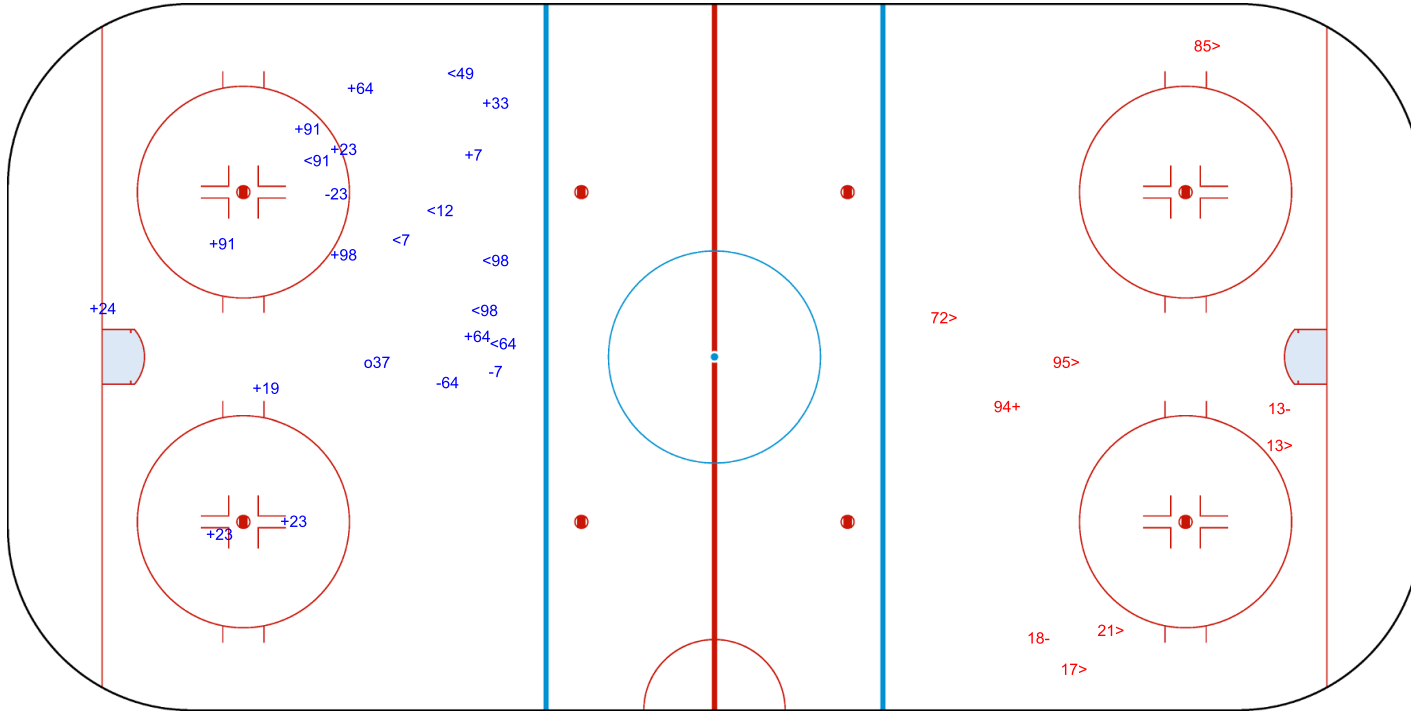

SHOT CHART  
SWE - LAT

Shots by LAT  
Goals (o): 1  
SSP (<): 2  
SSG (+): 7  
SPG (-): 5

SWE → 1st Period ← LAT

Shots by SWE  
Goals (o): 0  
SSP (>): 9  
SSG (+): 13  
SPG (-): 5

o85  
GK 31 of SWE

GK 31 of LAT

Shots by SWE

Goals (o): 1    SSG (+): 12  
SSP (<): 7    SPG (-): 3

GK 31 of LAT

LAT → 2nd Period ← SWE

Shots by LAT

Goals (o): 0    SSG (+): 1  
SSP (>): 6    SPG (-): 2

GK 31 of SWE

Shots by LAT  
Goals (o): 2    SSG (+): 4  
SSP (<): 4    SPG (-): 3