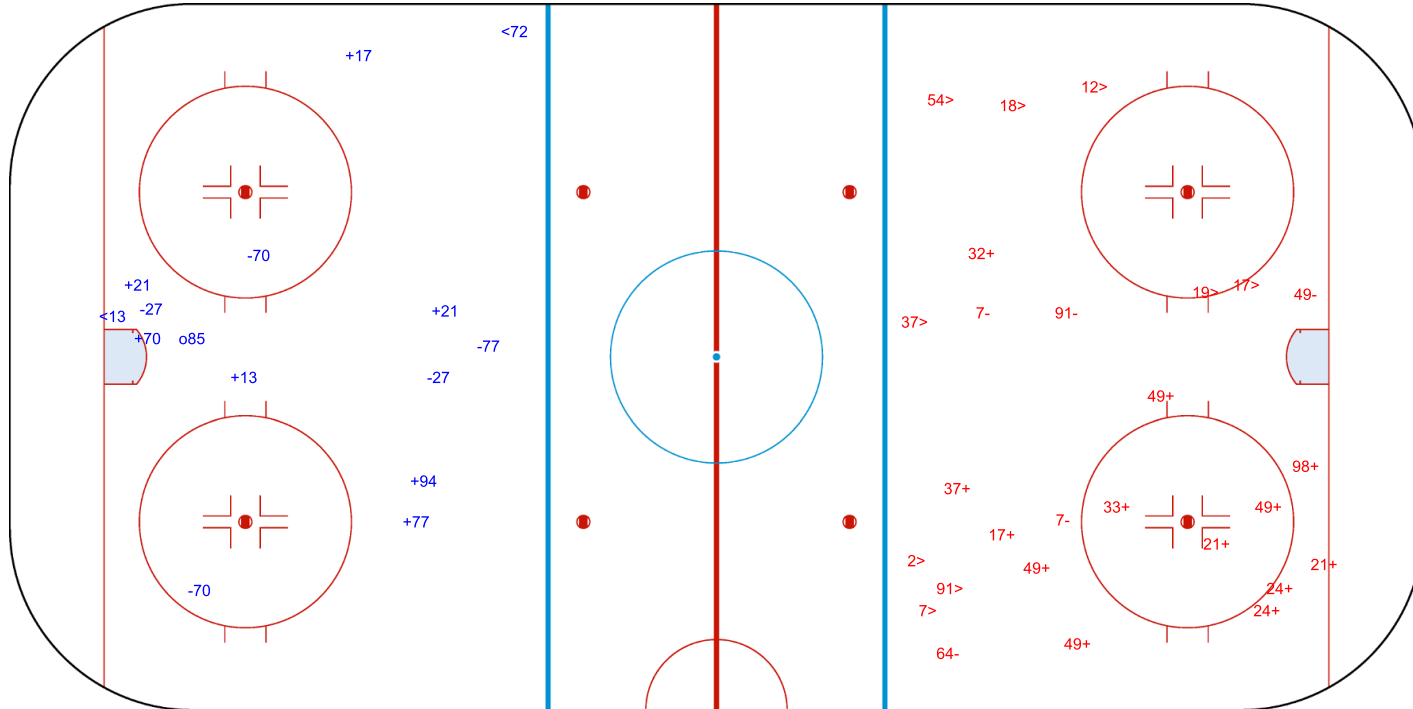

SHOT CHART  
SWE - LAT

Shots by LAT  
Goals (o): 1  
SSP (<): 2  
SSG (+): 7  
SPG (-): 5

SWE → 1st Period ← LAT

Shots by SWE  
Goals (o): 0  
SSP (>): 9  
SSG (+): 13  
SPG (-): 5

o85  
GK 31 of SWE

GK 31 of LAT

Shots by SWE

Goals (o): 1    SSG (+): 12  
SSP (<): 7    SPG (-): 3

GK 31 of LAT

LAT → 2nd Period ← SWE

Shots by LAT

Goals (o): 0    SSG (+): 1  
SSP (>): 6    SPG (-): 2

GK 31 of SWE

Shots by LAT  
Goals (o): 2    SSG (+): 4  
SSP (<): 4    SPG (-): 3