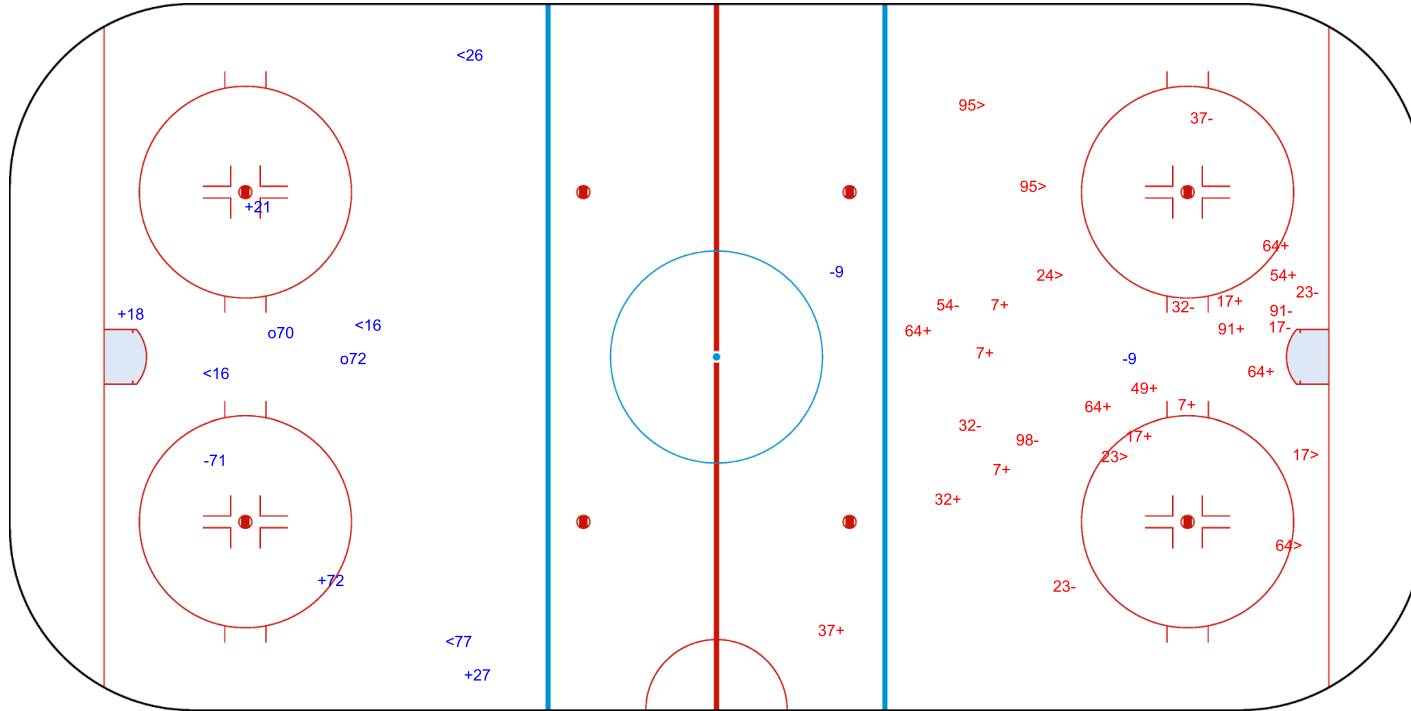

Shots by LAT
Goals (o): 2   SSG (+): 4
SSP (<): 4   SPG (-): 3

GK 31 of SWE

SWE → 3rd Period ← LAT

Shots by SWE
Goals (o): 0   SSG (+): 15
SSP (>): 6   SPG (-): 9

GK 31 of LAT

Legend:
GK Goalkeeper   **SPG** Shots past goal   **SSG** Shots saved by goalkeeper   **SSP** Shots saved by player