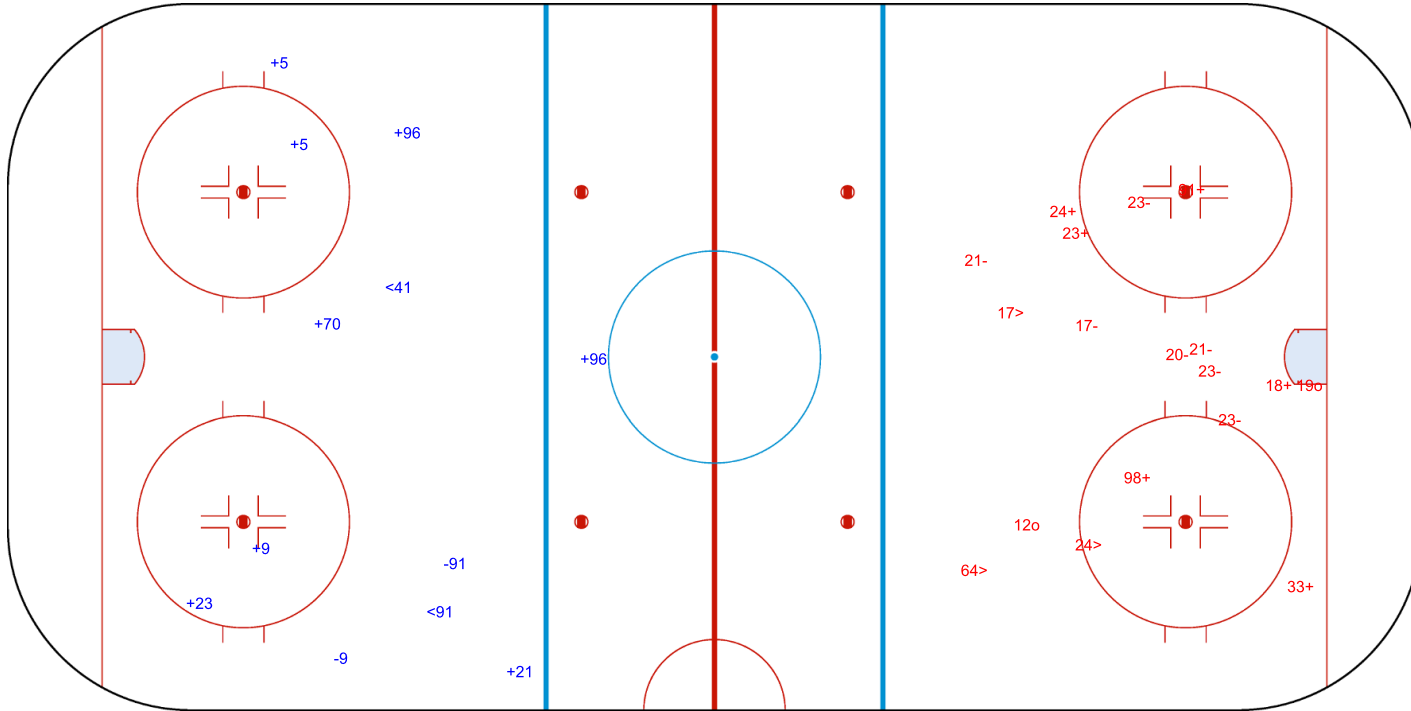

GK 30 of SWE

2nd Period

Shots by SWE

Goals (o): 2 SSG (+): 6
SSP (>): 3 SPG (-): 7

GK 29 of AUT

Shots by SWE

Goals (o): 2 SSG (+): 9
SSP (<): 2 SPG (-): 7

GK 29 of AUT