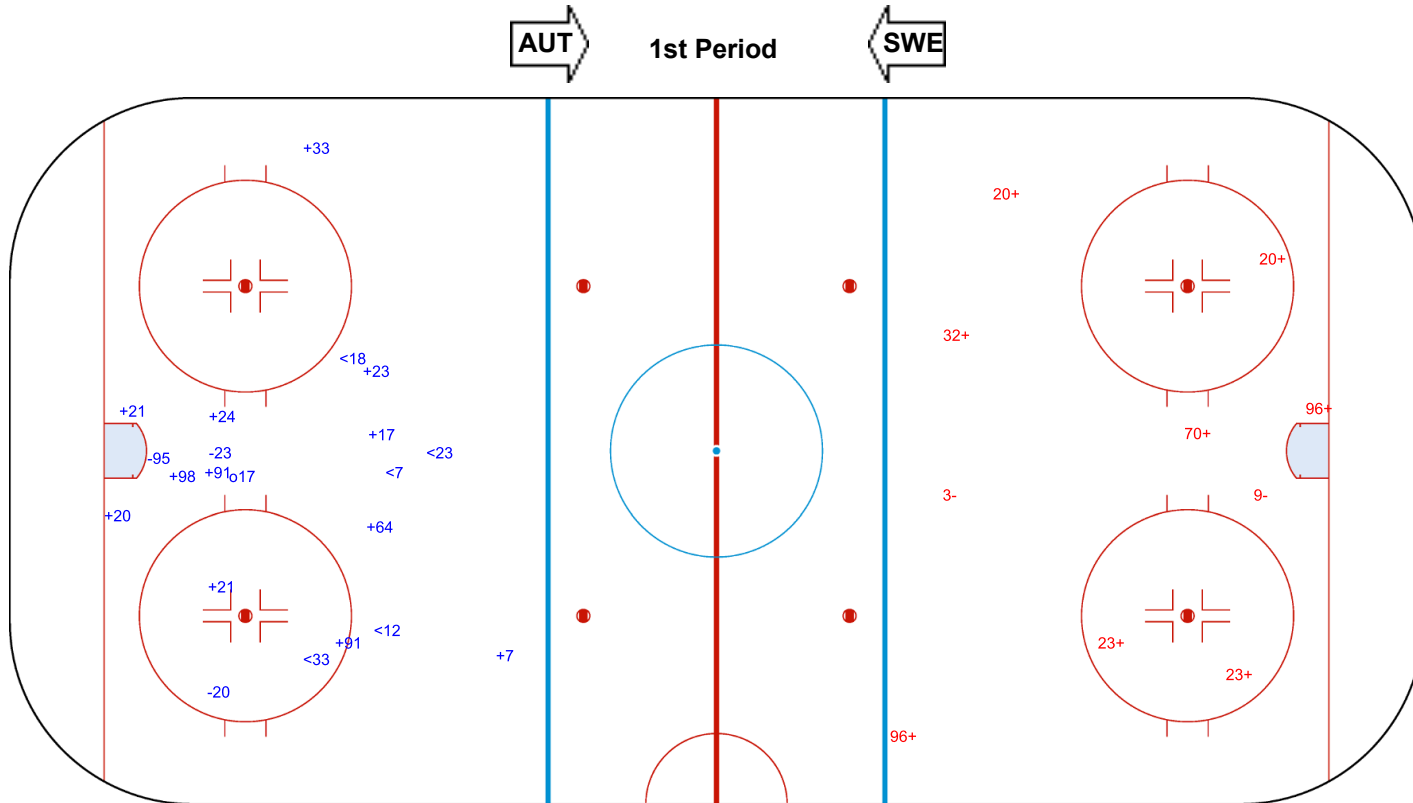

SHOT CHART
SWE - AUT

Shots by SWE
Goals (o): 1 SSG (+): 12
SSP (-): 5 SPG (-): 3

Shots by AUT
Goals (o): 0 SSG (+): 8
SSP (>): 0 SPG (-): 2

o17
GK 29 of AUT

GK 30 of SWE

Shots by AUT

Goals (o): 0 SSG (+): 8
SSP (<): 2 SPG (-): 2