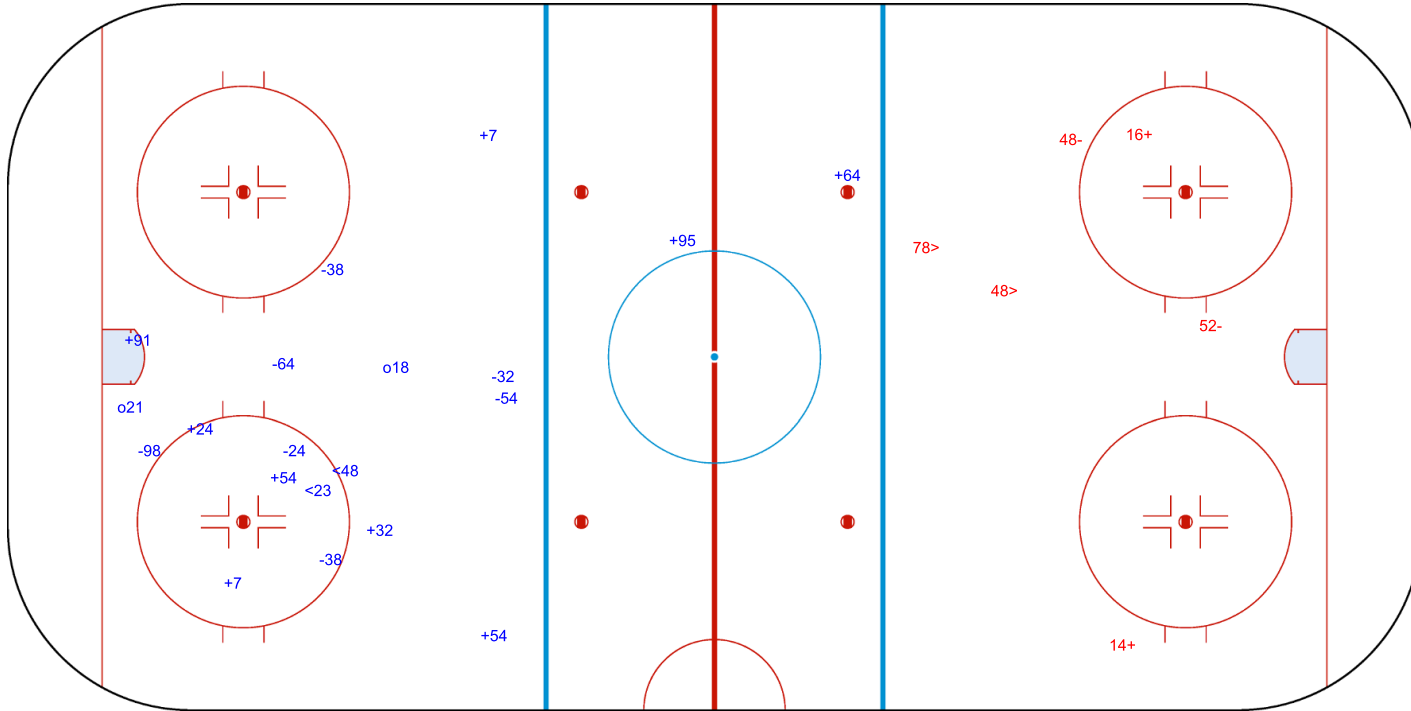

Shots by SWE

Goals (o): 2   SSG (+): 9
SSP (<): 2   SPG (-): 7

GK 29 of AUT

AUT → 3rd Period ← SWE

Shots by AUT

Goals (o): 0   SSG (+): 2
SSP (>): 2   SPG (-): 2

GK 30 of SWE

Legend:	GK Goalkeeper	SPG Shots past goal	SSG Shots saved by goalkeeper	SSP Shots saved by player