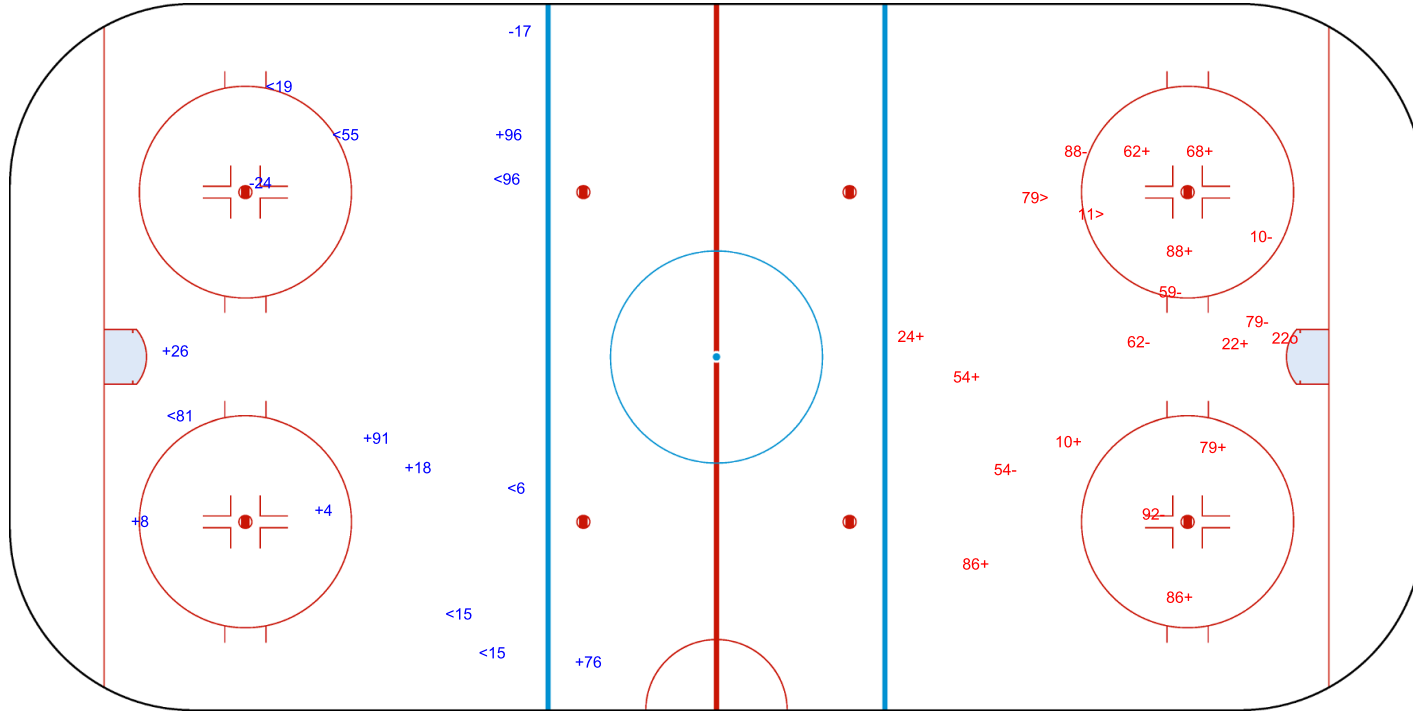

SHOT CHART  
SUI - SLO

Shots by SUI  
Goals (o): 2    SSG (+): 10  
SSP (<): 4    SPG (-): 3

GK 32 of SLO

SLO → 1st Period ← SUI

Shots by SLO  
Goals (o): 0    SSG (+): 4  
SSP (>): 6    SPG (-): 2

GK 63 of SUI

Shots by SLO

Goals (o): 0    SSG (+): 7  
SSP (<): 7    SPG (-): 2

GK 63 of SUI

SUI → 2nd Period ← SLO

Shots by SUI

Goals (o): 1    SSG (+): 10  
SSP (>): 2    SPG (-): 7

GK 32 of SLO

Shots by SUI  
Goals (o): 4    SSG (+): 9  
SSP (-): 4    SPG (-): 3