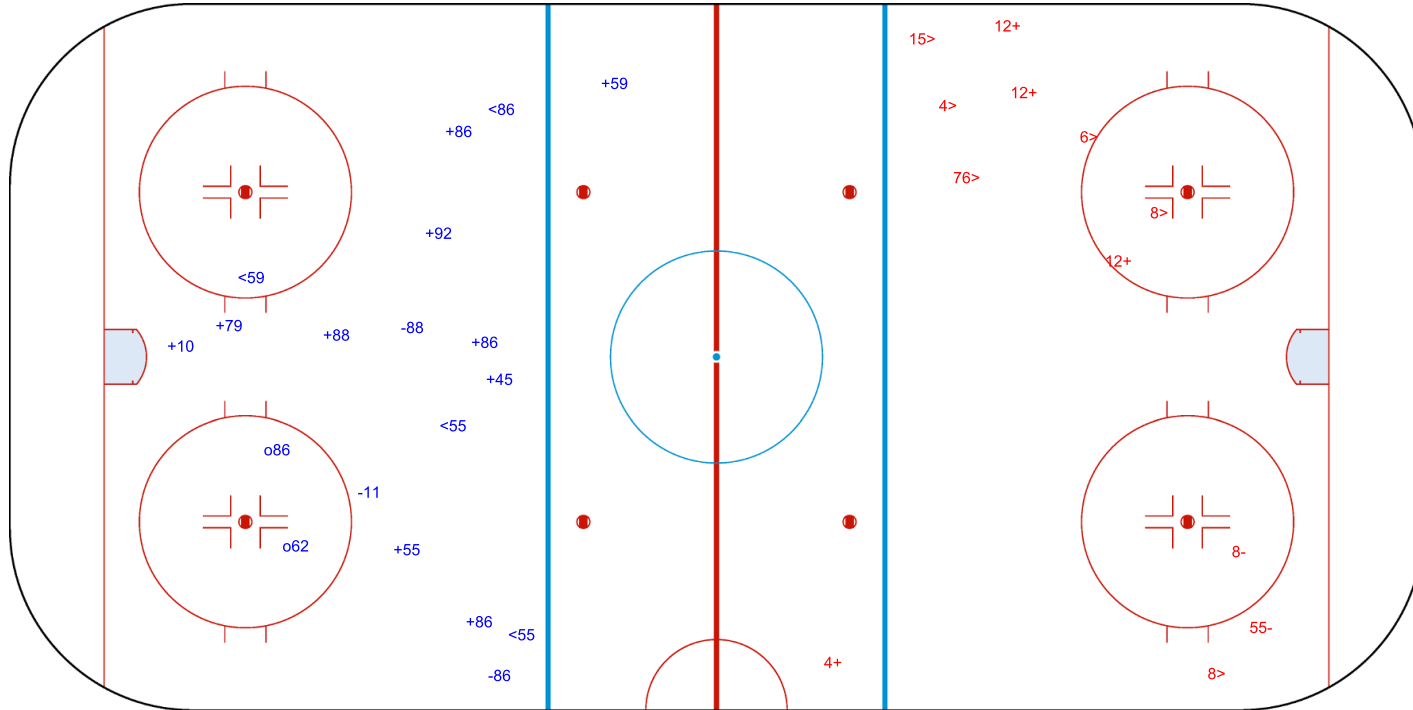

SHOT CHART  
SUI - SLO

Shots by SUI  
Goals (o): 2    SSG (+): 10  
SSP (<): 4    SPG (-): 3

GK 32 of SLO

SLO → 1st Period ← SUI

Shots by SLO  
Goals (o): 0    SSG (+): 4  
SSP (>): 6    SPG (-): 2

GK 63 of SUI

Shots by SLO

Goals (o): 0    SSG (+): 7  
SSP (<): 7    SPG (-): 2

GK 63 of SUI

SUI → 2nd Period ← SLO

Shots by SUI

Goals (o): 1    SSG (+): 10  
SSP (>): 2    SPG (-): 7

GK 32 of SLO

Shots by SUI  
Goals (o): 4    SSG (+): 9  
SSP (-): 4    SPG (-): 3