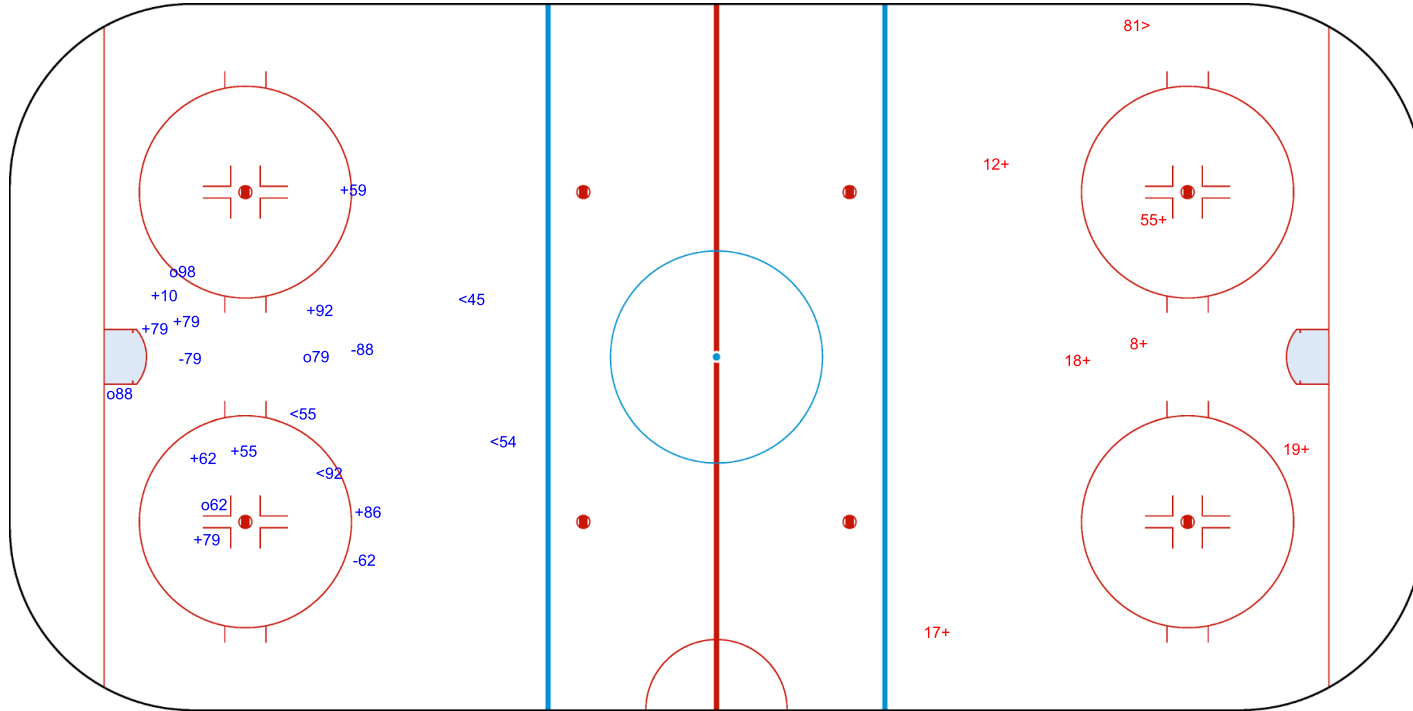

Shots by SUI
Goals (o): 4   SSG (+): 9
SSP (-): 4   SPG (-): 3

GK 32 of SLO

SLO → 3rd Period ← SUI

Shots by SLO
Goals (o): 0   SSG (+): 6
SSP (>): 1   SPG (-): 0

GK 63 of SUI

Legend:	
GK	Goalkeeper
SPG	Shots past goal
SSG	Shots saved by goalkeeper
SSP	Shots saved by player