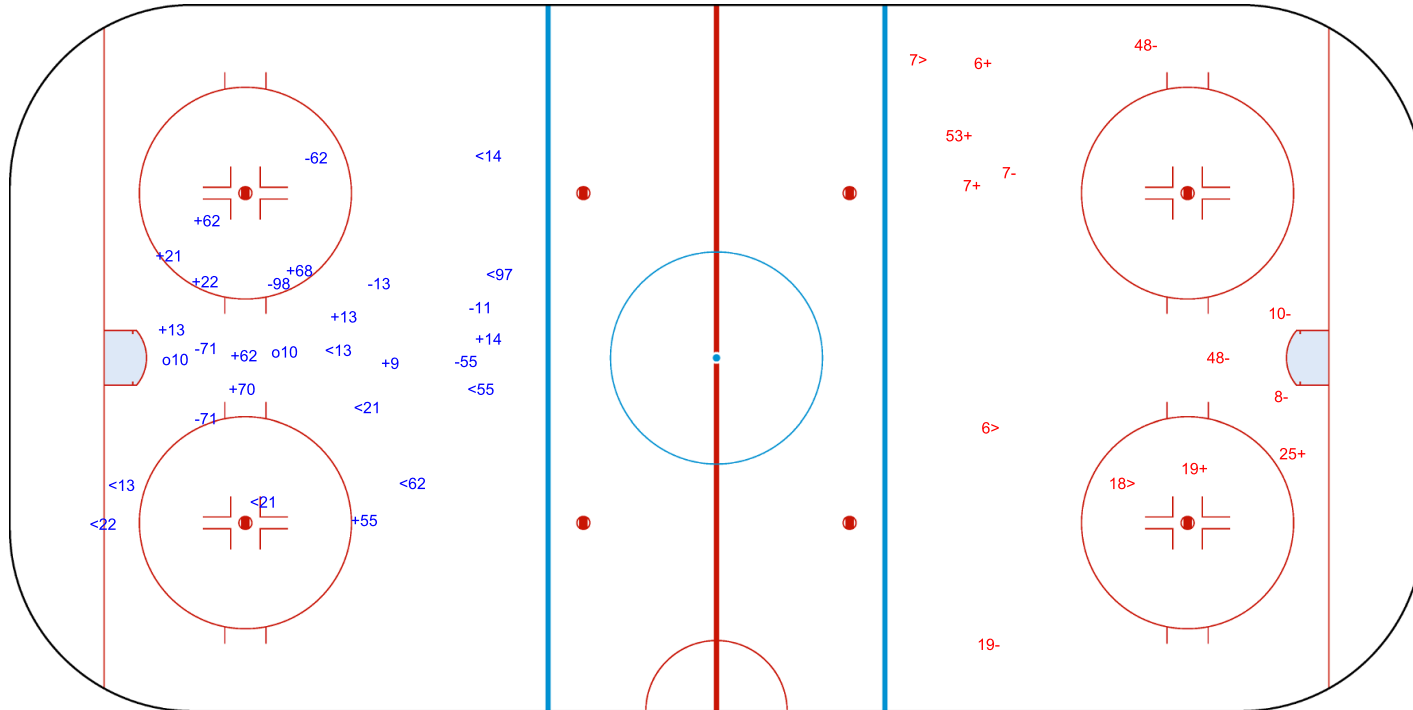

Shots by SUI
Goals (o): 2
SSP (<): 9
SSG (+): 11
SPG (-): 7

o10
o10
GK 94 of CZE

CZE → 2nd Period ← SUI

Shots by CZE
Goals (o): 0
SSP (>): 3
SSG (+): 5
SPG (-): 6

GK 29 of SUI