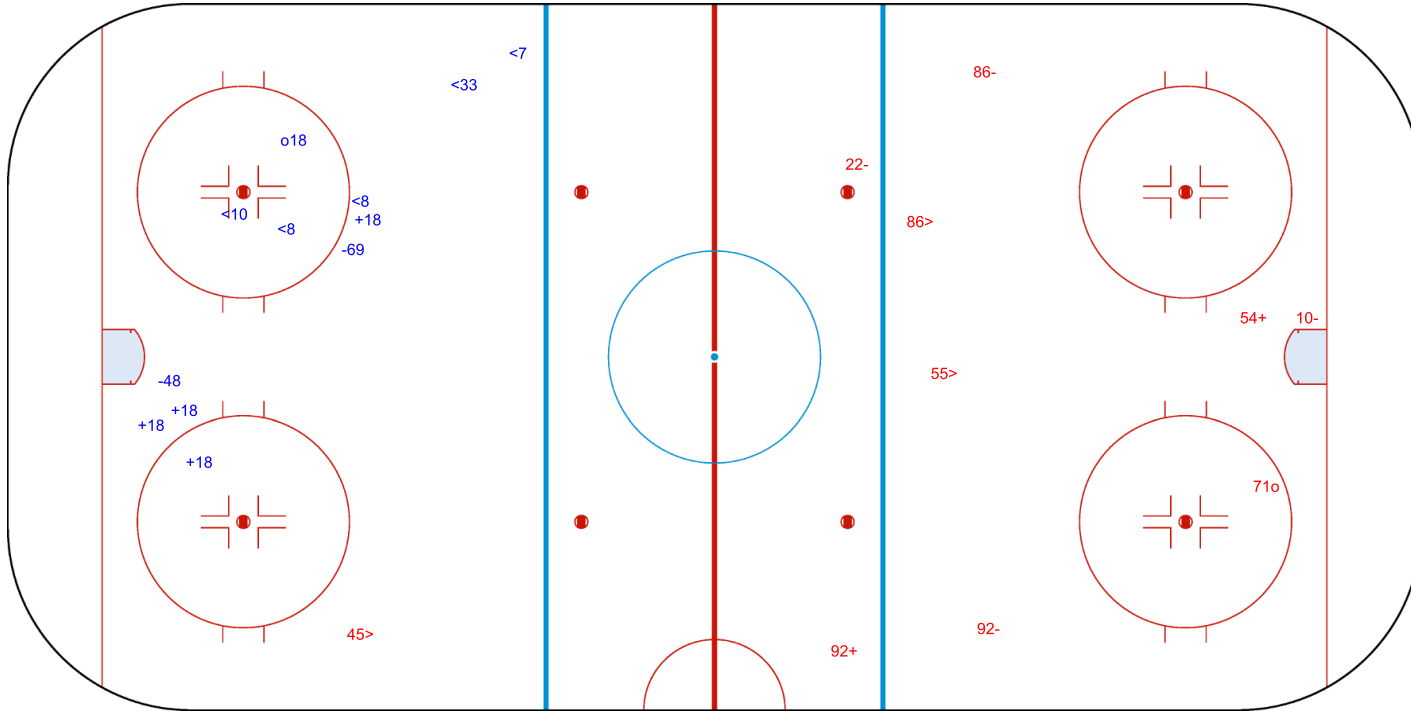

GK 29 of SUI

SUI → 3rd Period ← CZE

Shots by SUI

Goals (o): 1 SSG (+): 2
SSP (>): 3 SPG (-): 4

GK 94 of CZE

Legend:	GK Goalkeeper	SPG Shots past goal	SSG Shots saved by goalkeeper	SSP Shots saved by player
----------------	----------------------	----------------------------	--------------------------------------	----------------------------------