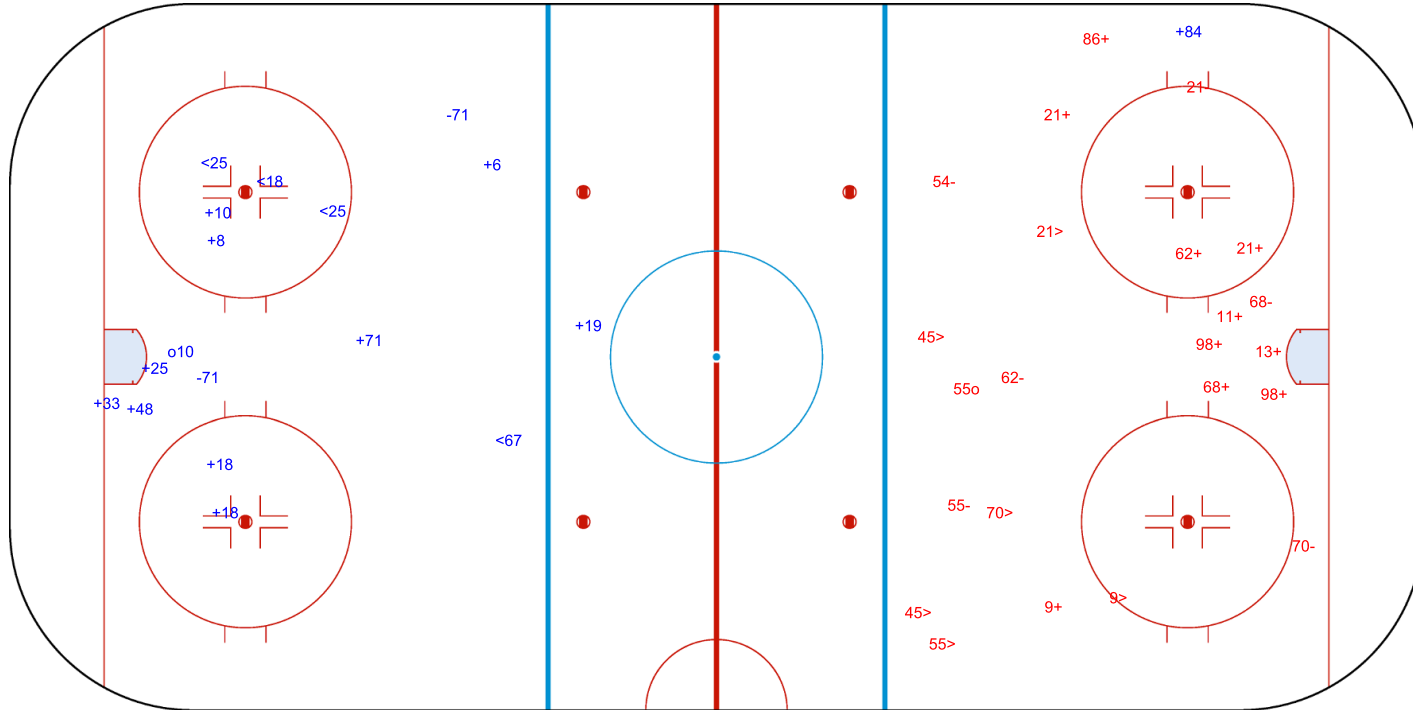

SHOT CHART
CZE - SUI

Shots by CZE

Goals (o): 1 SSG (+): 11
SSP (<): 4 SPG (-): 2

GK 29 of SUI

SUI 1st Period CZE

Shots by SUI

Goals (o): 1 SSG (+): 10
SSP (>): 6 SPG (-): 6

GK 94 of CZE