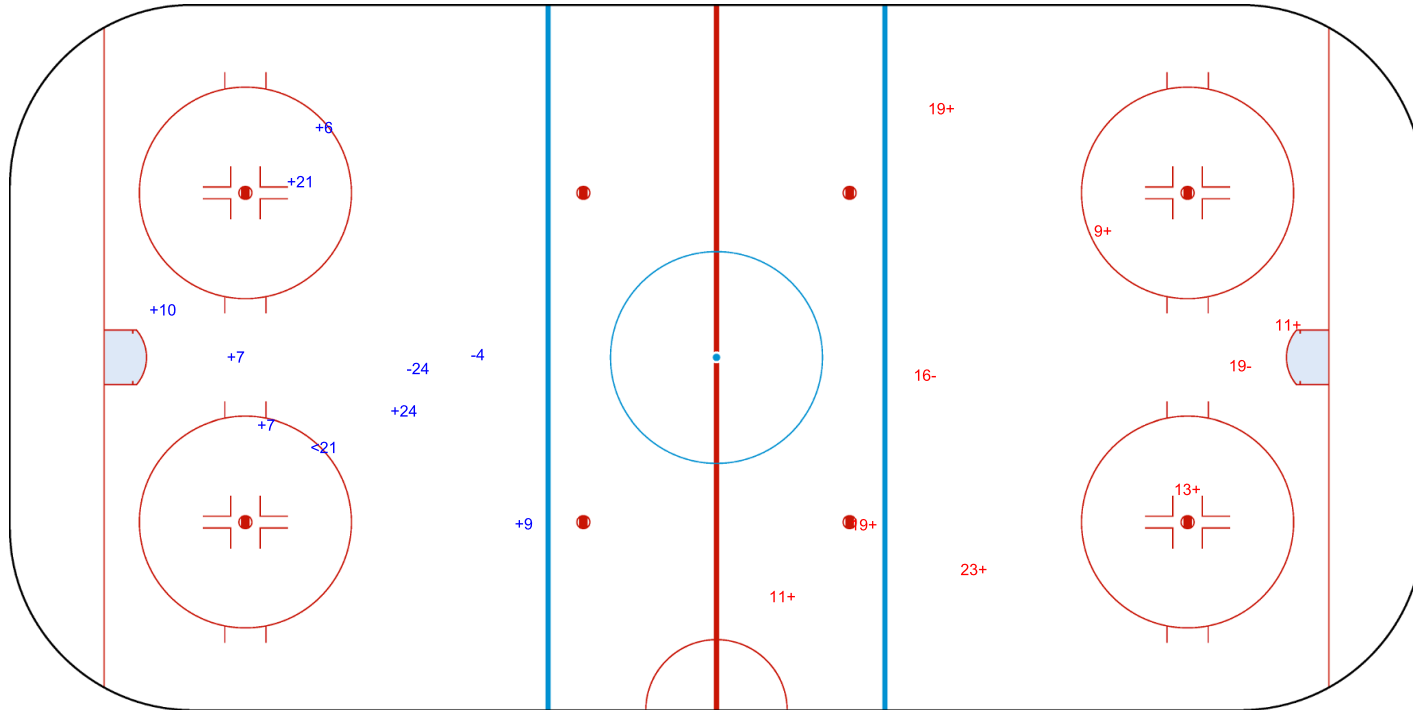

SHOT CHART
RSA - TPE

Shots by TPE
Goals (o): 0
SSP (<): 1
SSG (+): 7
SPG (-): 2

GK 1 of RSA

Period: 1

Shots by RSA
Goals (o): 0
SSP (>): 0
SSG (+): 7
SPG (-): 2

GK 1 of TPE

Shots by RSA

Goals (o): 2 SSG (+): 4
SSP (<): 1 SPG (-): 4

GK 1 of TPE

Period: 2

Shots by TPE

Goals (o): 2 SSG (+): 11
SSP (>): 1 SPG (-): 1

GK 1 of RSA

Shots by TPE

Goals (o): 1 SSG (+): 7
SSP (-): 1 SPG (-): 0

GK 1 of RSA