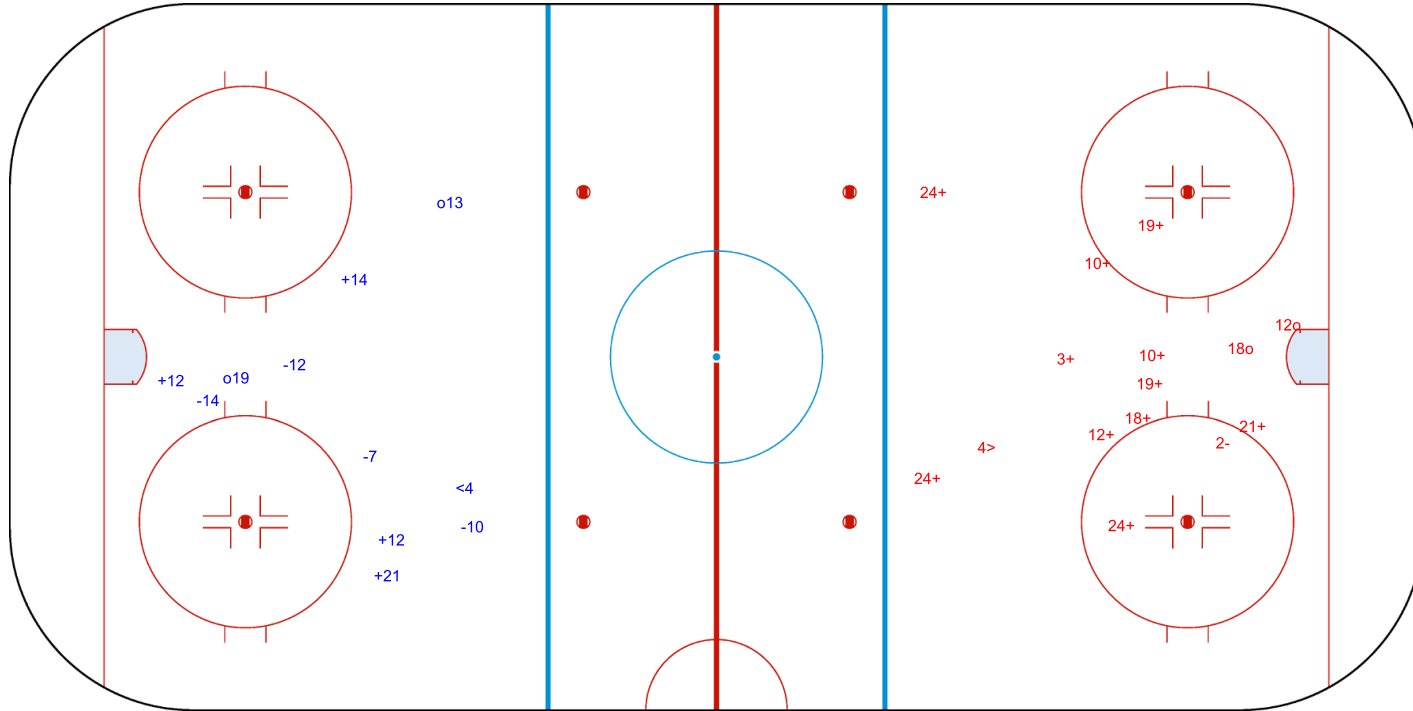

SHOT CHART
RSA - TPE

Shots by TPE
Goals (o): 0
SSP (<): 1
SSG (+): 7
SPG (-): 2

GK 1 of RSA

Period: 1

Shots by RSA
Goals (o): 0
SSP (>): 0
SSG (+): 7
SPG (-): 2

GK 1 of TPE

Shots by RSA

Goals (o): 2 SSG (+): 4
SSP (<): 1 SPG (-): 4

GK 1 of TPE

Period: 2

Shots by TPE

Goals (o): 2 SSG (+): 11
SSP (>): 1 SPG (-): 1

GK 1 of RSA

Shots by TPE

Goals (o): 1 SSG (+): 7
SSP (-): 1 SPG (-): 0

GK 1 of RSA