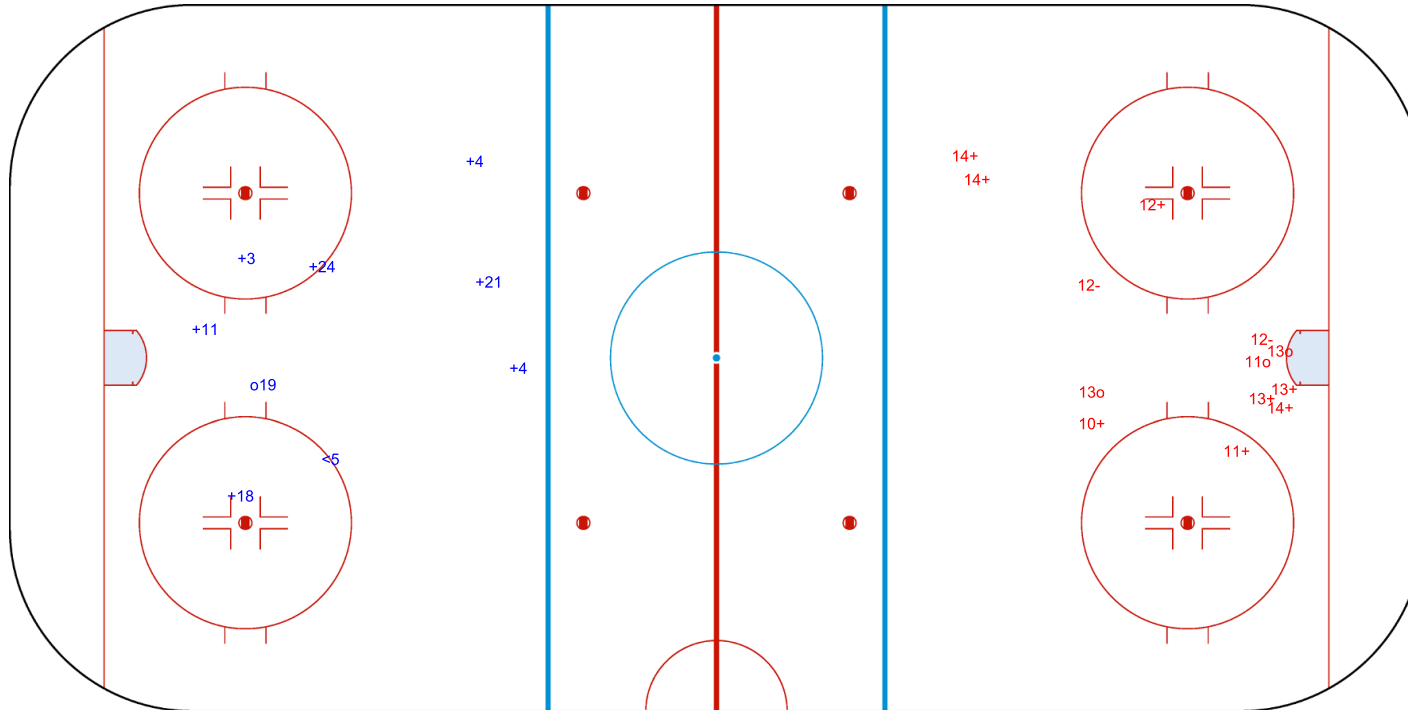

GK 1 of TPE

Period: 2

Shots by TPE

Goals (o): 2 SSG (+): 11
SSP (>): 1 SPG (-): 1

GK 1 of RSA

Shots by TPE

Goals (o): 1 SSG (+): 7
SSP (-): 1 SPG (-): 0

GK 1 of RSA

Period: 3

Shots by RSA

Goals (o): 3 SSG (+): 8
SSP (>): 0 SPG (-): 2

GK 1 of TPE

ENG

Legend:	
ENG	Empty net goal
GK	Goalkeeper
SPG	Shots past goal
SSG	Shots saved by goalkeeper
SSP	Shots saved by player